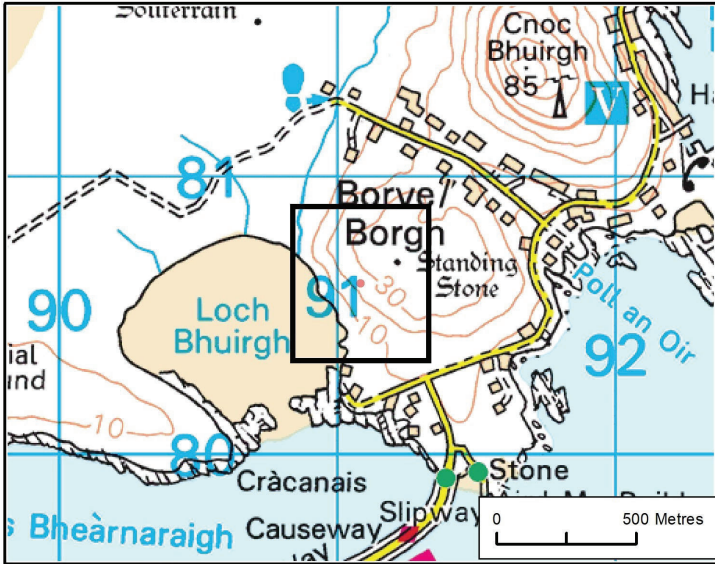

Cairn, 160m SW of Cladh Maolruibhe standing stone comprises the remains of a chambered cairn dating from the Neolithic period. The cairn is situated on the southwest slope of Beinn a' Chlaidh, overlooking Loch Borge, in the Parish of Harris and the County of Inverness.

The scheduled area is circular with a maximum diameter of 20m, centred on the cairn, as shown in red on the plan annexed and executed as relative hereto.

This entry supersedes the entry in the schedule of monuments for the monument previously known as **Loch Borge, cairn 100m E of** as referred to in the entry in the schedule of monuments by the Secretary of State for Scotland dated 27 April 1992 and recorded in the General Register of Sasines for the County of Inverness on 17 March 1993.

Designation Reference: SM5361

Cairn, 160m SW of standing stone at Cladh Maolruibhe

Parish: Harris

Scheduled Area 

N

 Map Sheet:
 NF98SW

0 25 50 75 100 125
 m Scale: 1:2,500

Contains Historic Environment Scotland and Ordnance Survey Data © Historic Environment Scotland © Crown copyright and database rights 2022 Ordnance Survey [100057073]