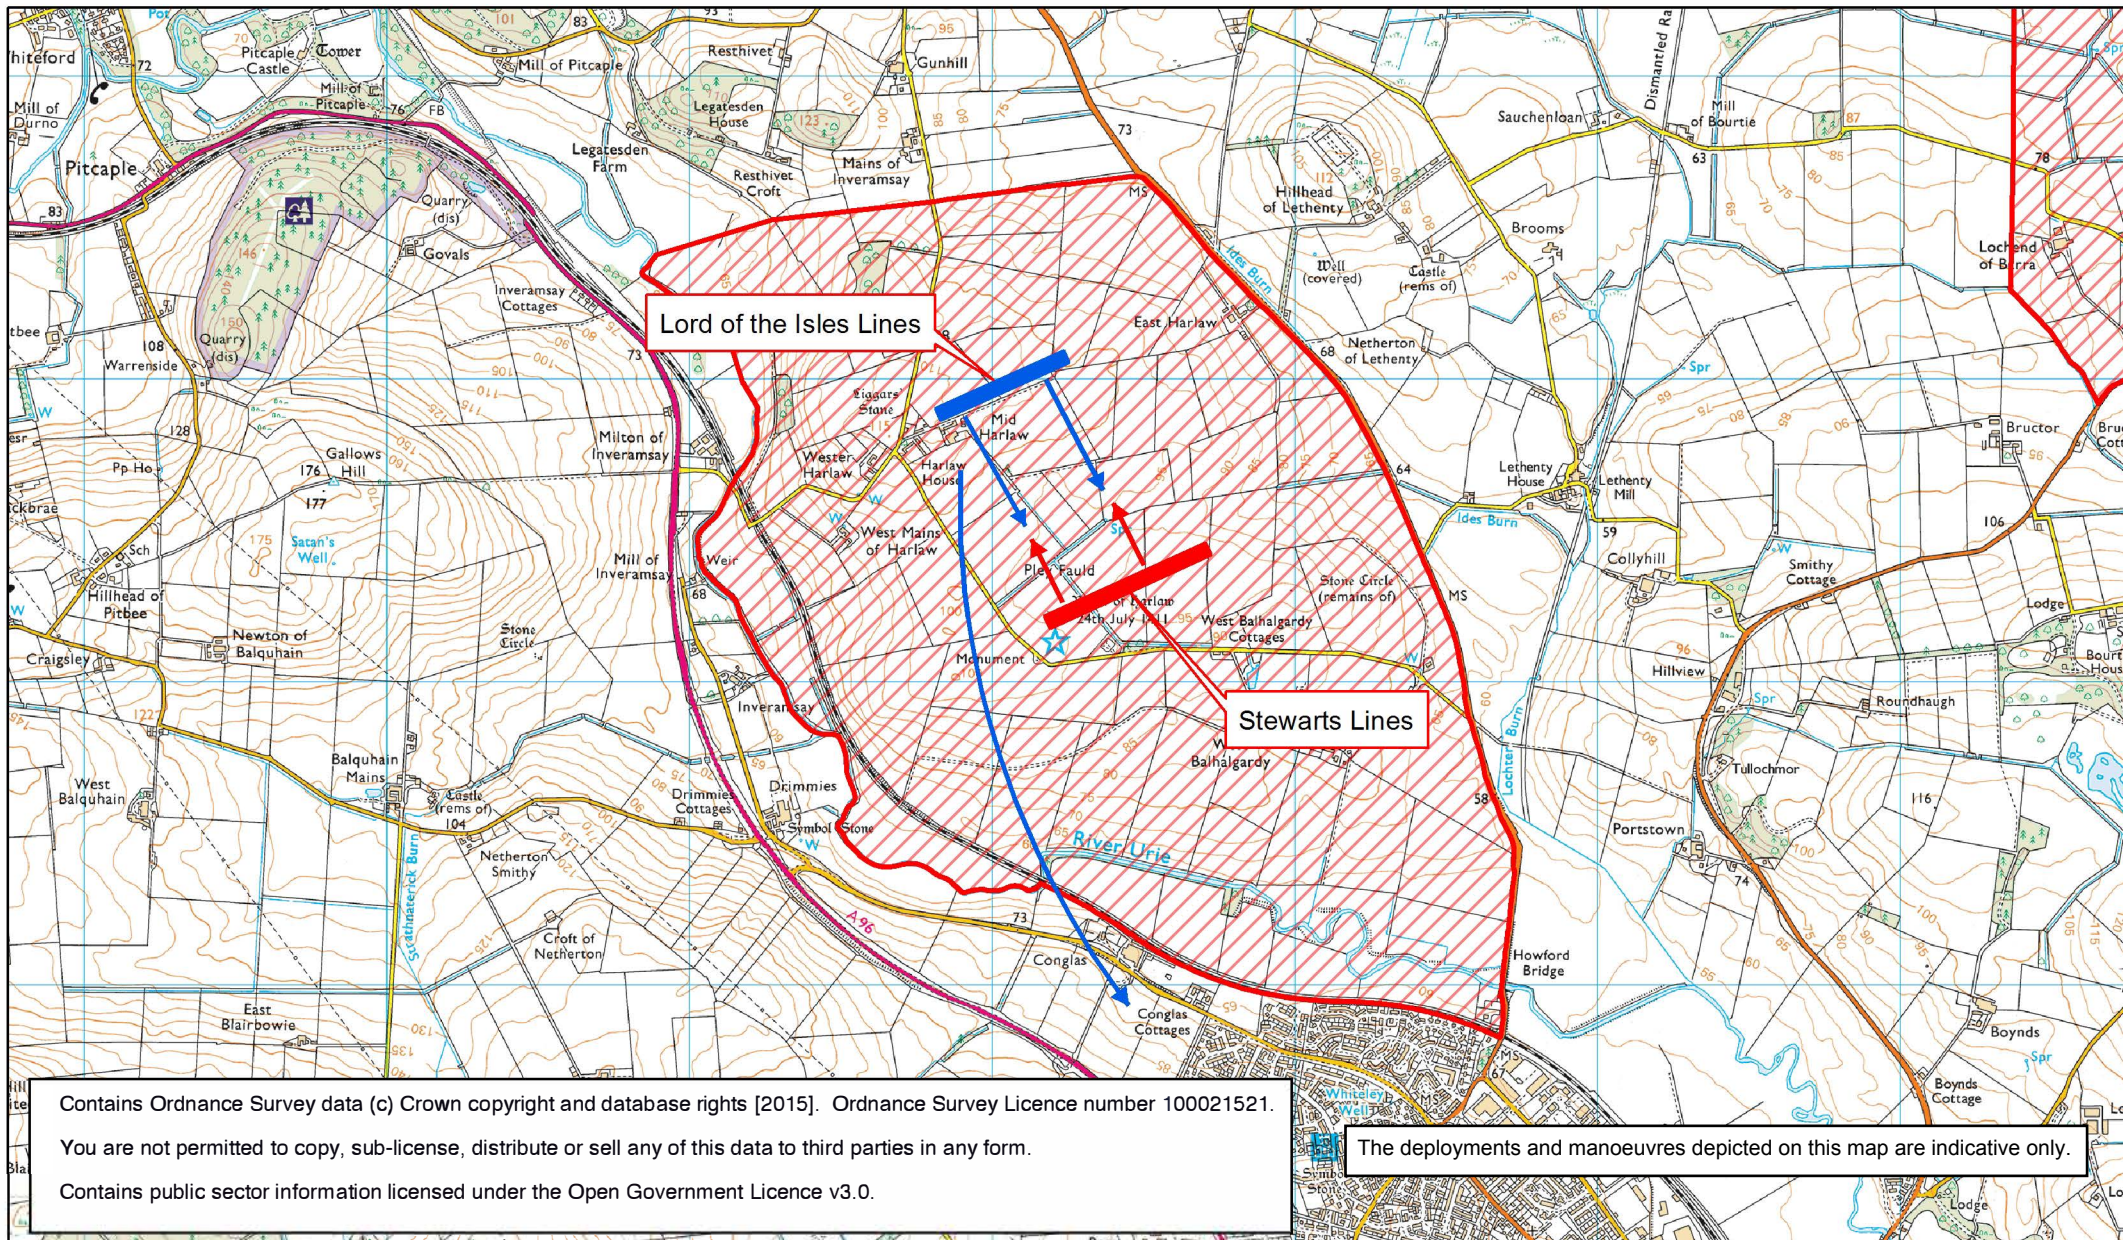

372000 373000 374000 375000 376000 377000 378000

826000
825400
824800
824200
823600
823000
822400

Contains Ordnance Survey data (c) Crown copyright and database rights [2015]. Ordnance Survey Licence number 100021521.
You are not permitted to copy, sub-license, distribute or sell any of this data to third parties in any form.
Contains public sector information licensed under the Open Government Licence v3.0.

 Inventory of Historic Battlefields boundary

The Inventory of Historic Battlefields - Deployments

Harlaw

24 July 1411

Local Authority: Aberdeenshire

HISTORIC ENVIRONMENT SCOTLAND

ÀRAINNEACHD EACHDRAIDHEIL ALBA

372000 373000 374000 375000 376000 377000 378000

826000

825400

824800

824200

823600

823000

822400

The deployments and manoeuvres depicted on this map are indicative only.

 Inventory of Historic Battlefields boundary  Lord of the Isles Movement
 Stewarts Movement