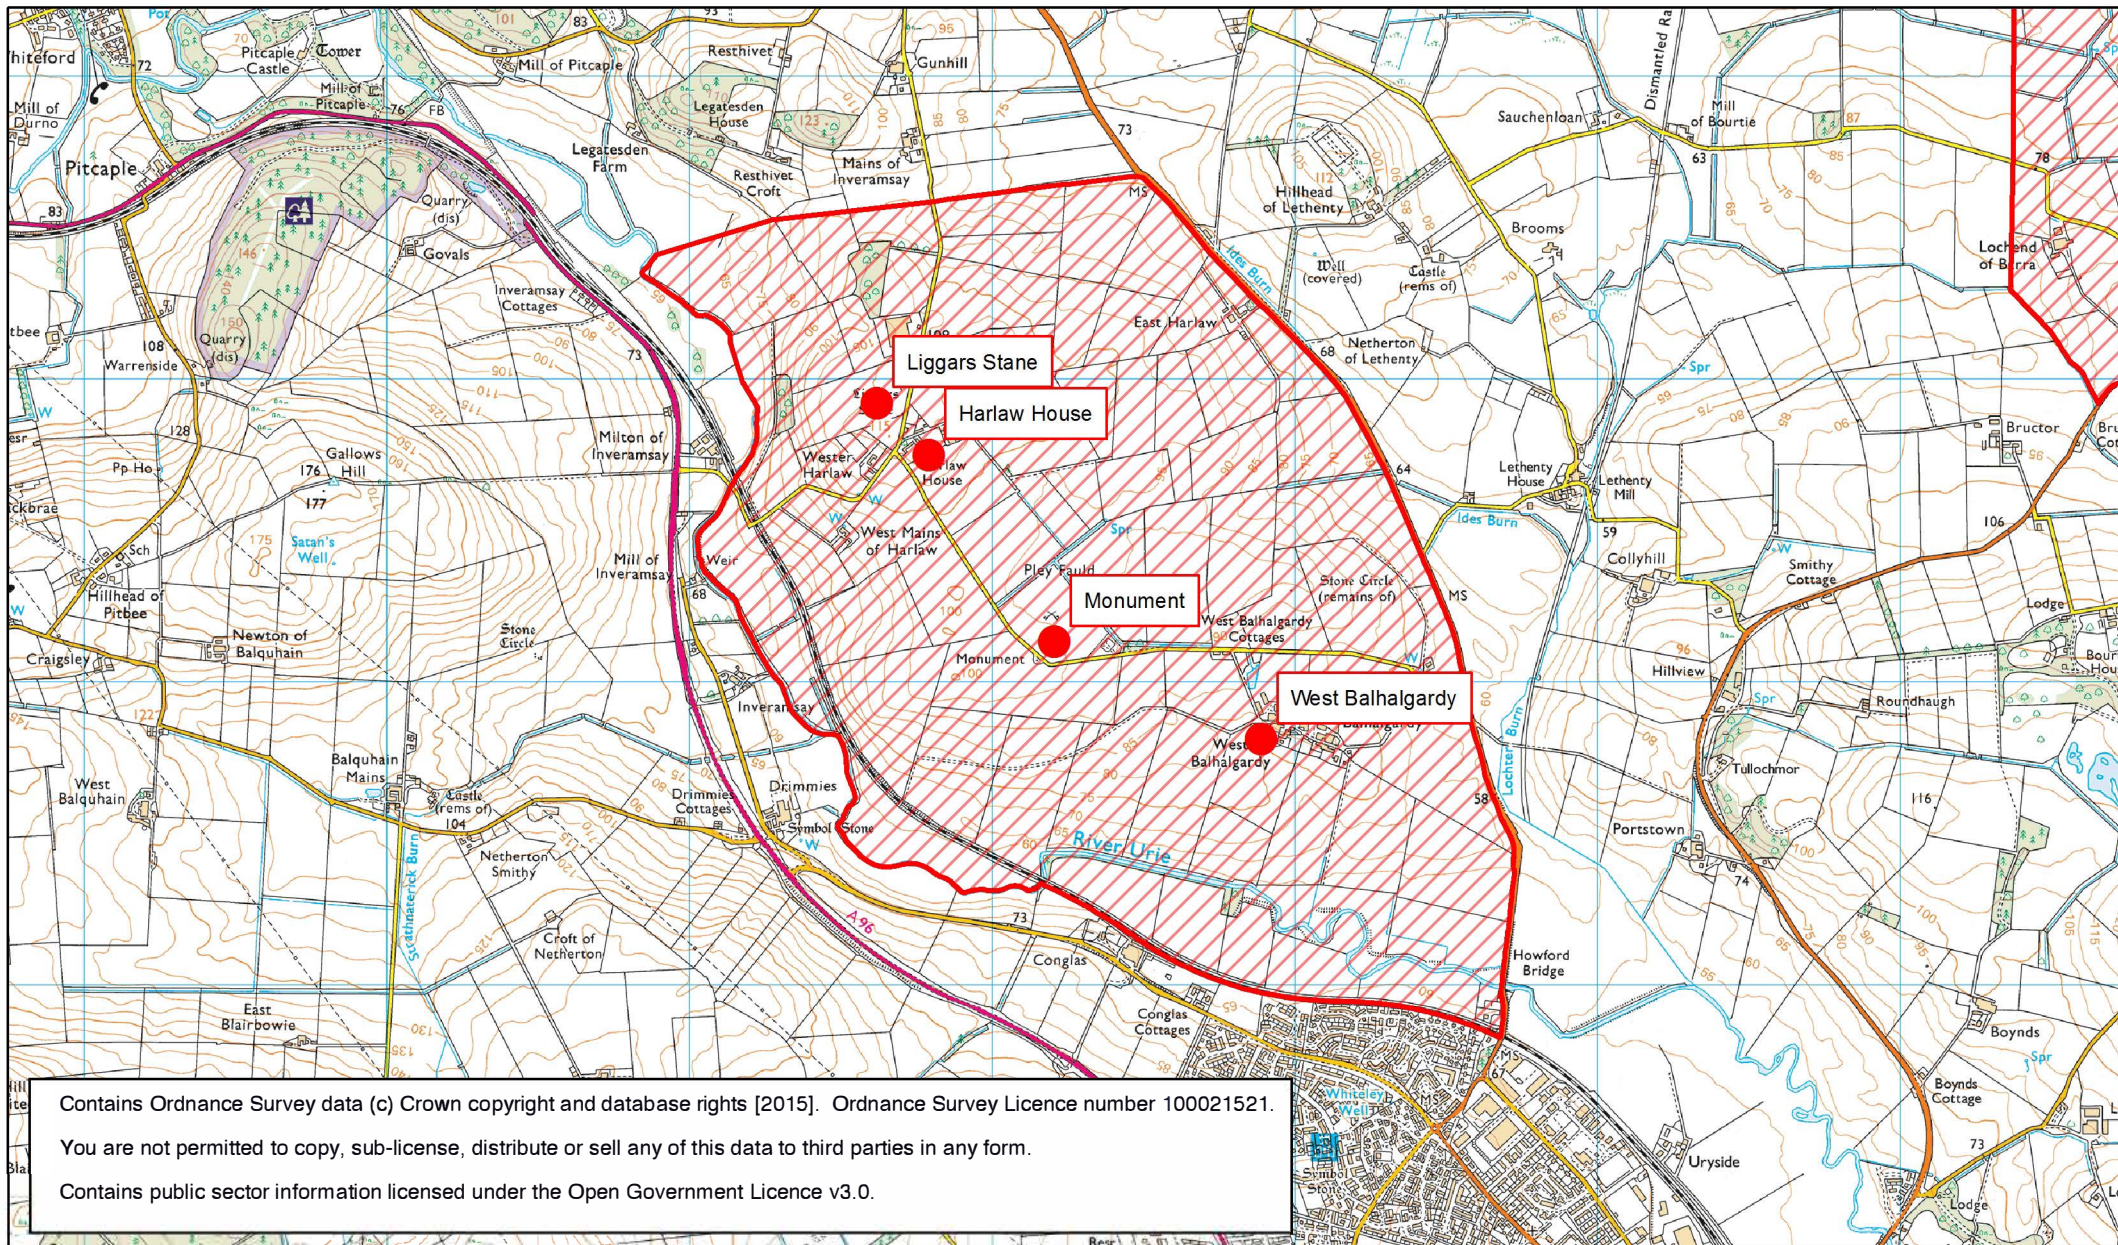

The Inventory of Historic Battlefields - Boundary

Harlaw

24 July 1411

Local Authority: Aberdeenshire

HISTORIC ENVIRONMENT SCOTLAND

ÀRAINNEACHD EACHDRAIDHEIL ALBA

372000 373000 374000 375000 376000 377000 378000

 Inventory of Historic Battlefields boundary

The Inventory of Historic Battlefields - Features

Harlaw

24 July 1411

Local Authority: Aberdeenshire

HISTORIC ENVIRONMENT SCOTLAND

ÀRAINNEACHD EACHDRAIDHEIL ALBA

372000 373000 374000 375000 376000 377000 378000

826000
825400
824800
824200
823600
823000
822400

Contains Ordnance Survey data (c) Crown copyright and database rights [2015]. Ordnance Survey Licence number 100021521.
You are not permitted to copy, sub-license, distribute or sell any of this data to third parties in any form.
Contains public sector information licensed under the Open Government Licence v3.0.

 Inventory of Historic Battlefields boundary

The Inventory of Historic Battlefields - Deployments

Harlaw

24 July 1411

Local Authority: Aberdeenshire

HISTORIC ENVIRONMENT SCOTLAND

ÀRAINNEACHD EACHDRAIDHEIL ALBA