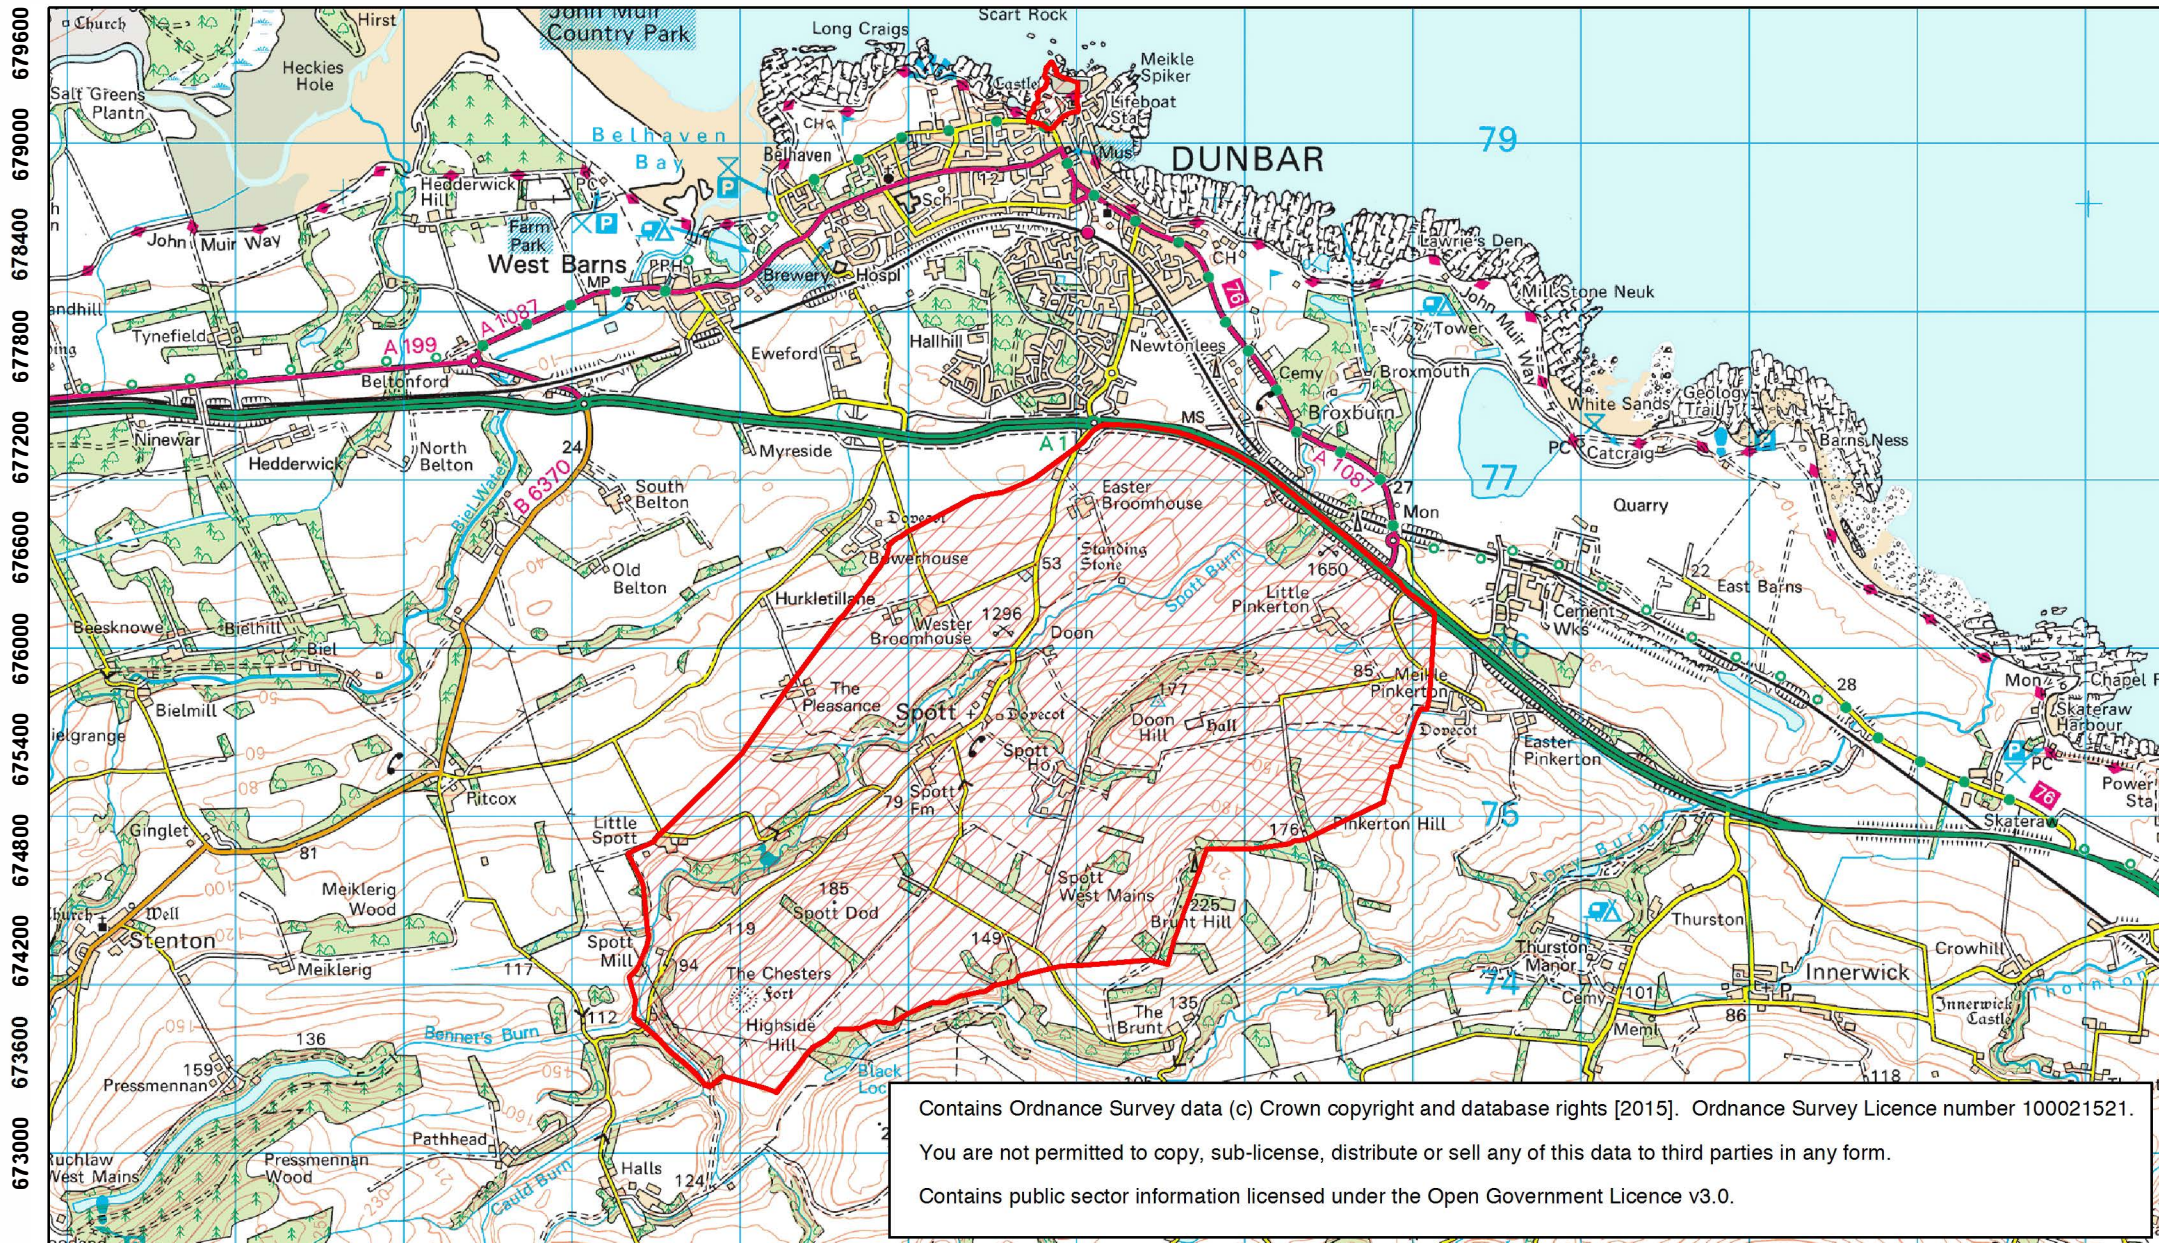

The Inventory of Historic Battlefields - Boundary

Dunbar I

27 April 1296

Local Authority: East Lothian

HISTORIC ENVIRONMENT SCOTLAND

ÀRAINNEACHD EACHDRAIDHEIL ALBA

362000 363000 364000 365000 366000 367000 368000 369000 370000 371000 372000 373000 374000

 Inventory of Historic Battlefields boundary

0 500 1,000
Meters 

The Inventory of Historic Battlefields - Features

Dunbar I

27 April 1296

Local Authority: East Lothian

HISTORIC ENVIRONMENT SCOTLAND

ÀRAINNEACHD EACHDRAIDHEIL ALBA

362000 363000 364000 365000 366000 367000 368000 369000 370000 371000 372000 373000 374000

 Inventory of Historic Battlefields boundary

0 500 1,000
Meters 