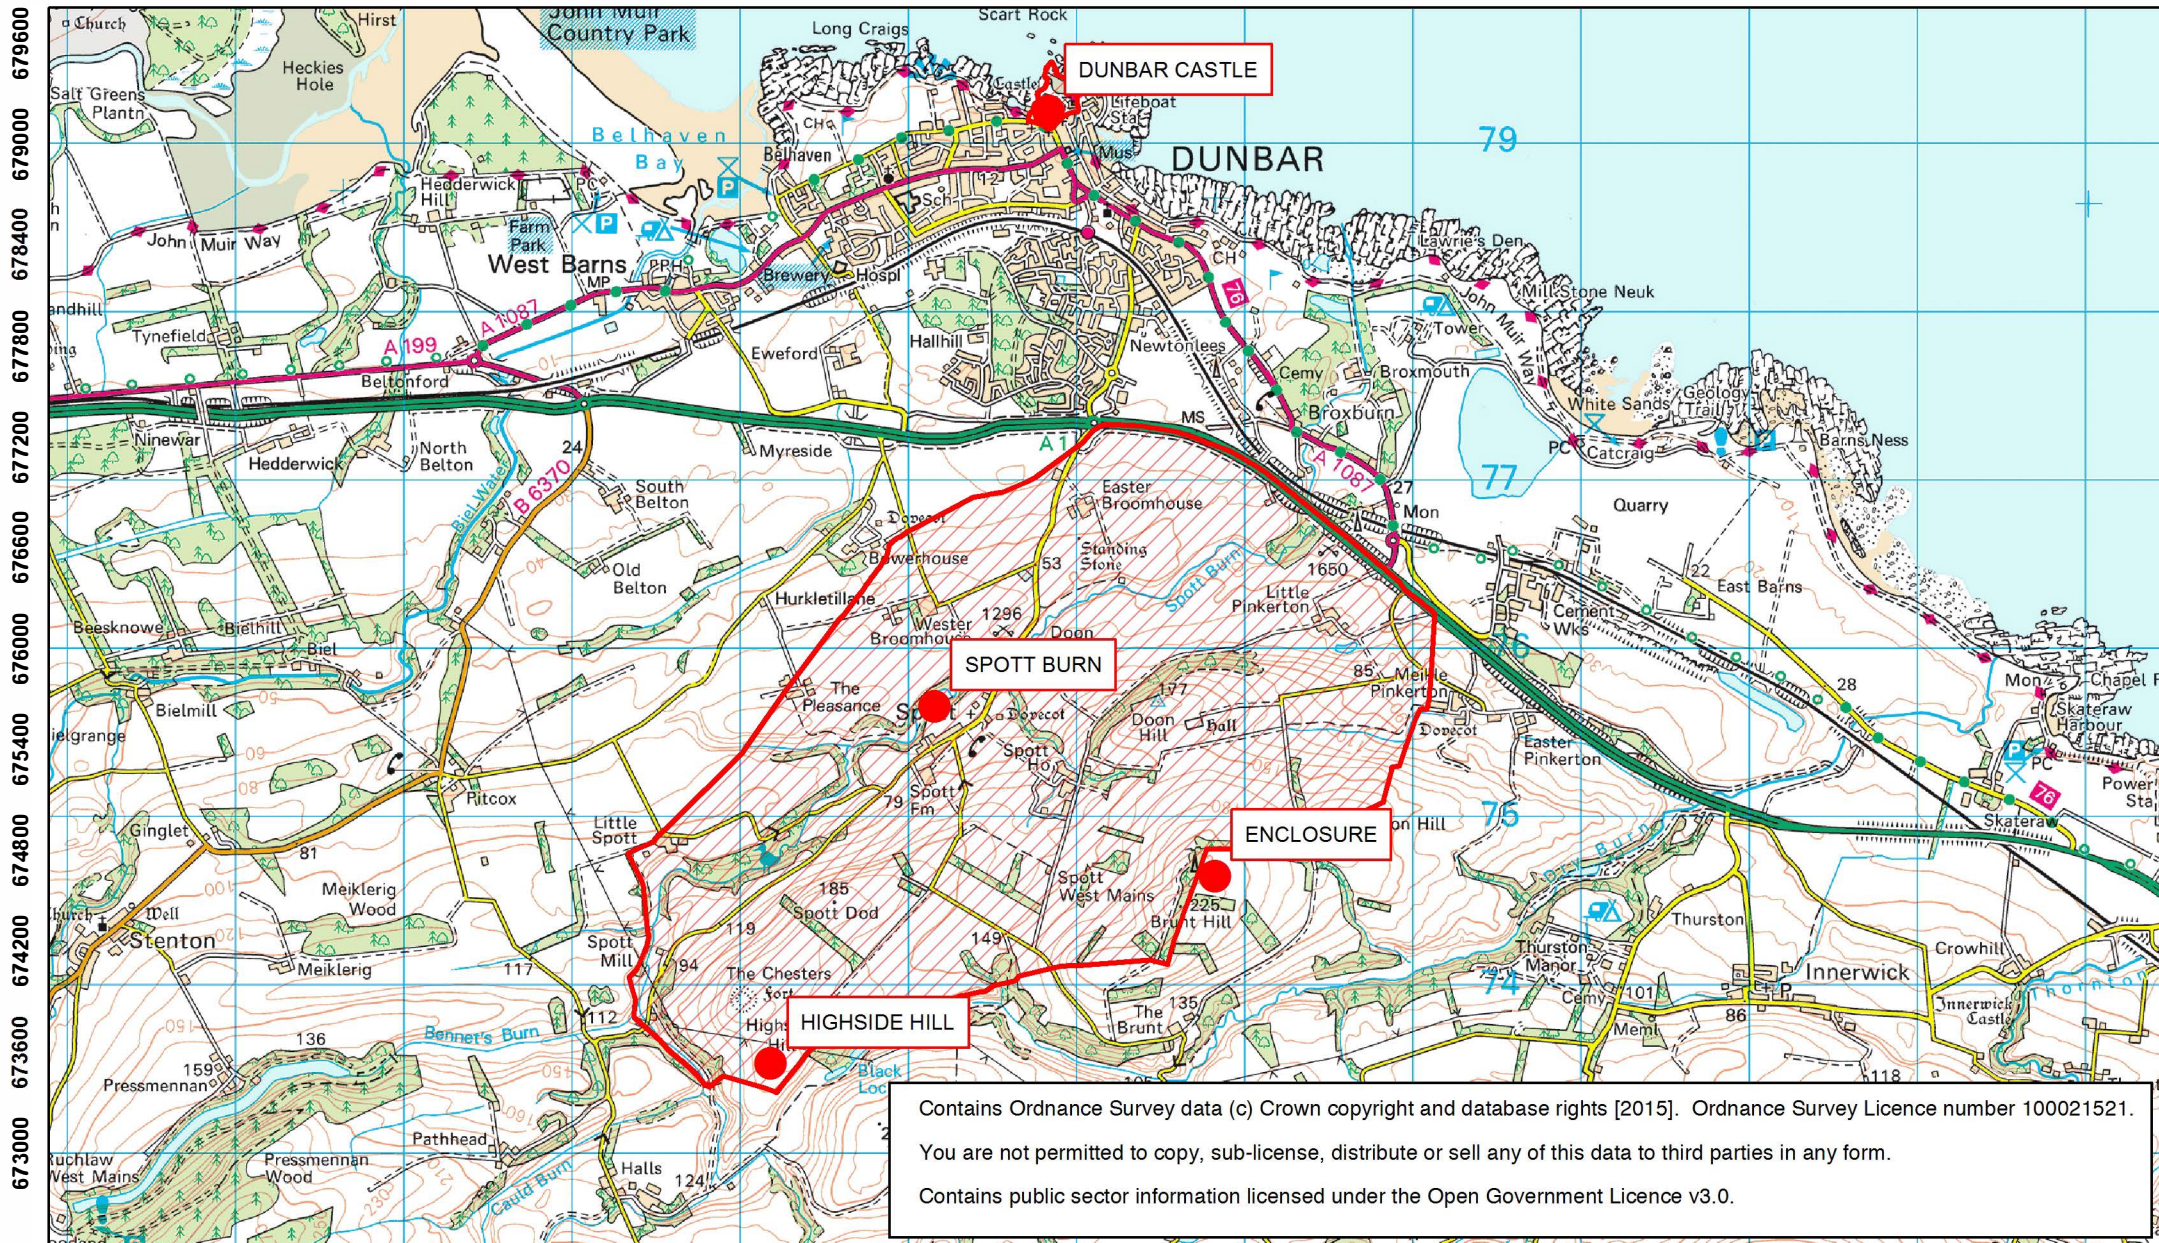

The Inventory of Historic Battlefields - Boundary

Dunbar I

27 April 1296

Local Authority: East Lothian

HISTORIC ENVIRONMENT SCOTLAND

ÀRAINNEACHD EACHDRAIDHEIL ALBA

362000 363000 364000 365000 366000 367000 368000 369000 370000 371000 372000 373000 374000

 Inventory of Historic Battlefields boundary

0 500 1,000
Meters 

The Inventory of Historic Battlefields - Features

Dunbar I

27 April 1296

Local Authority: East Lothian

HISTORIC ENVIRONMENT SCOTLAND

ÀRAINNEACHD EACHDRAIDHEIL ALBA

362000 363000 364000 365000 366000 367000 368000 369000 370000 371000 372000 373000 374000

 Inventory of Historic Battlefields boundary

0 500 1,000
Meters 