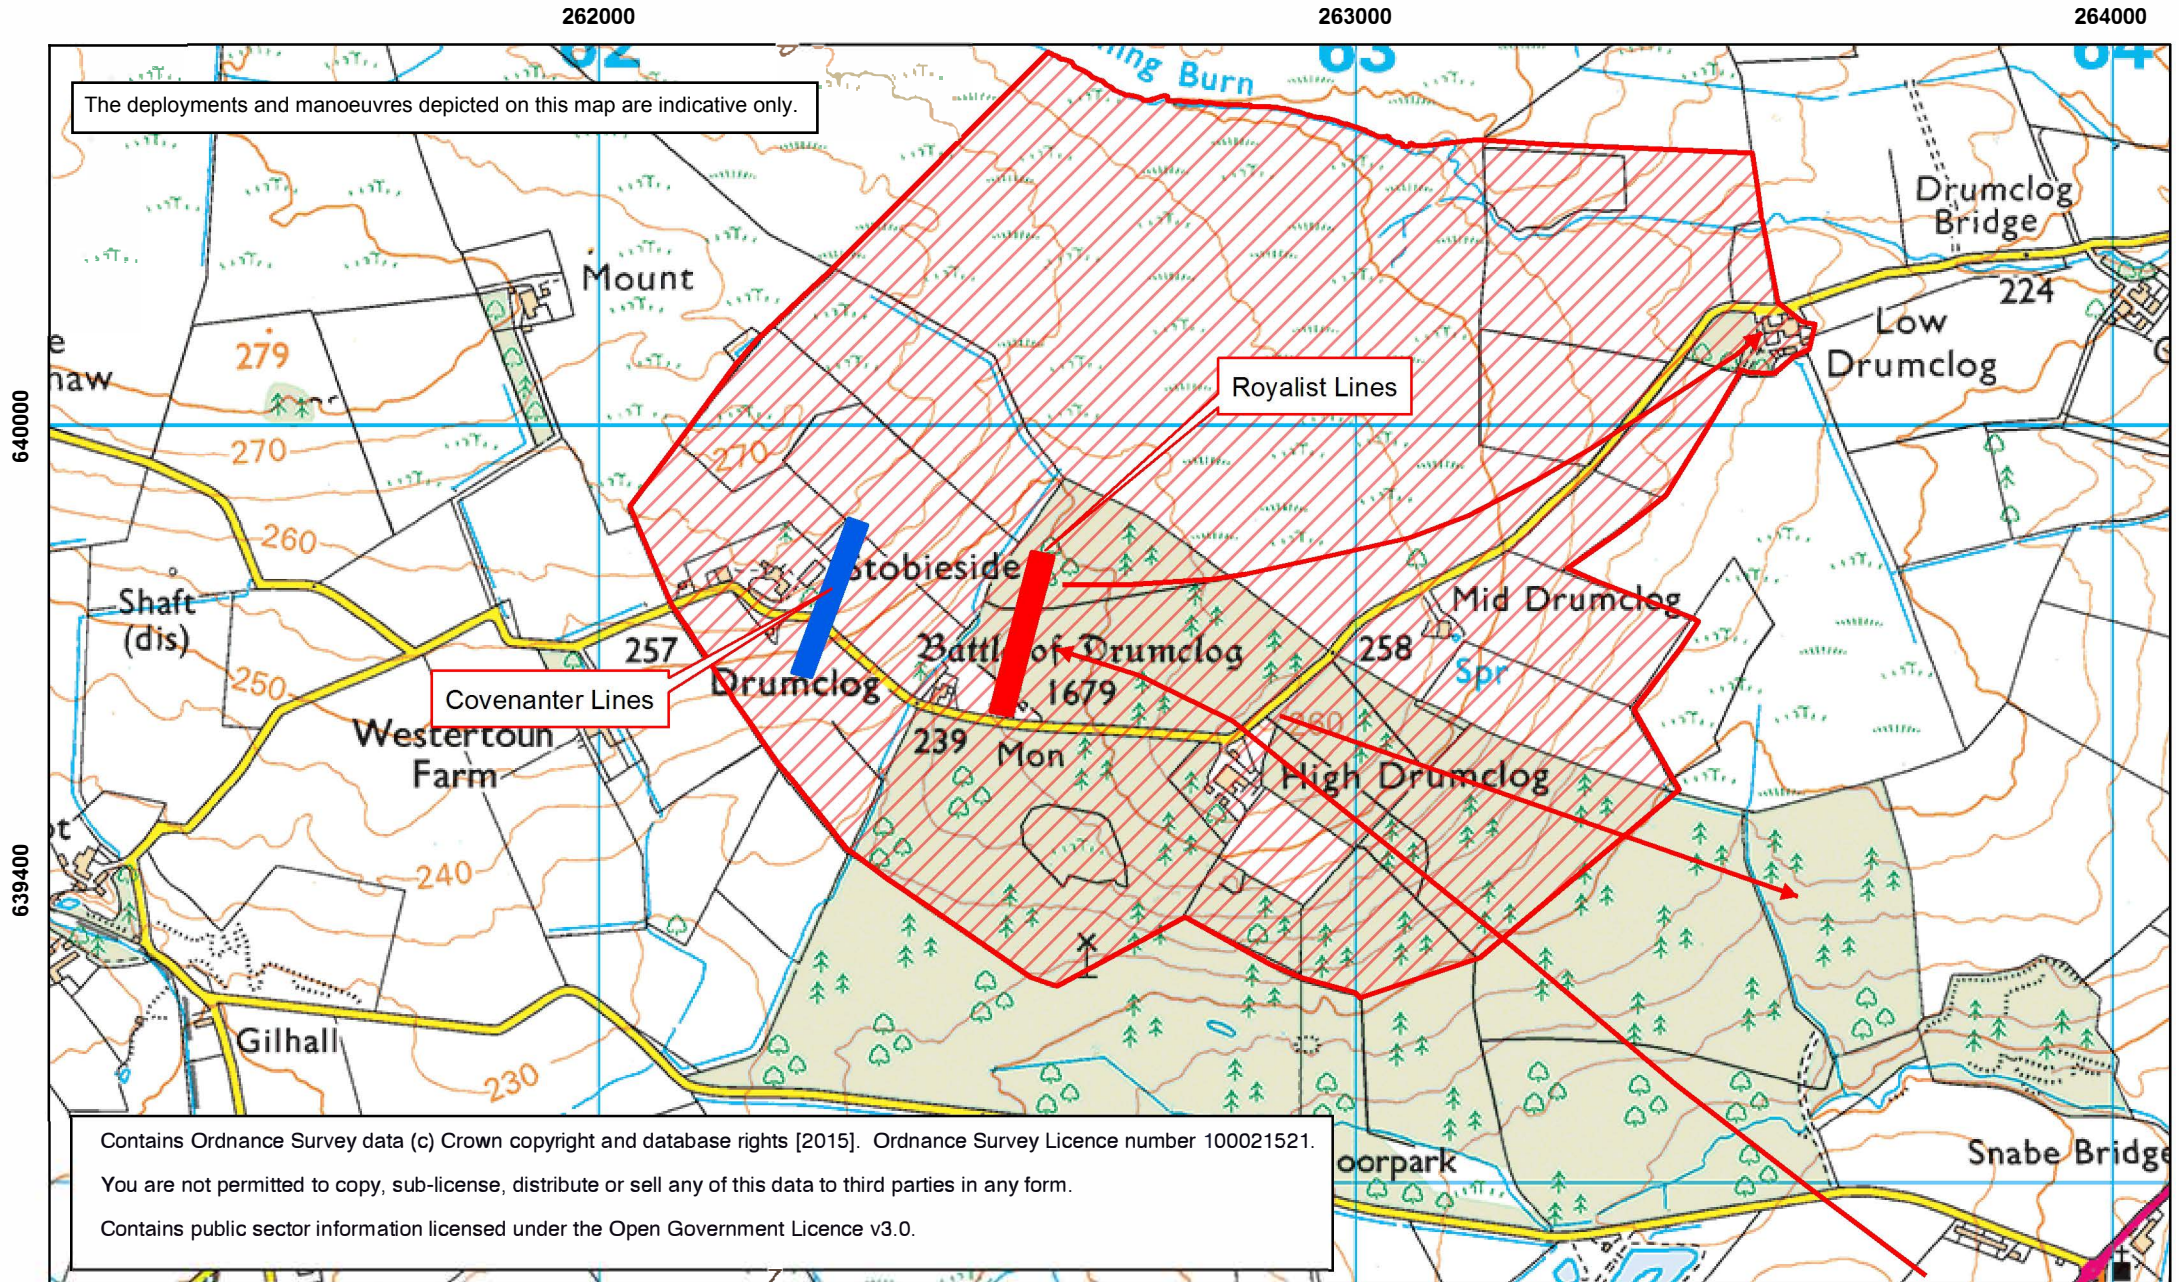

# The Inventory of Historic Battlefields - Boundary

Drumclog

1 June 1679

Local Authority: South Lanarkshire

HISTORIC  
ENVIRONMENT  
SCOTLAND

ÀRAINNEACHD  
EACHDRAIDHEIL  
ALBA

 Inventory of Historic Battlefields boundary

# The Inventory of Historic Battlefields - Deployments

Drumclog

1 June 1679

Local Authority: South Lanarkshire

HISTORIC ENVIRONMENT SCOTLAND

ÀRAINNEACHD EACHDRAIDHEIL ALBA

Inventory of Historic Battlefields boundary    Royalist Movement

0 500 1,000  
Meters