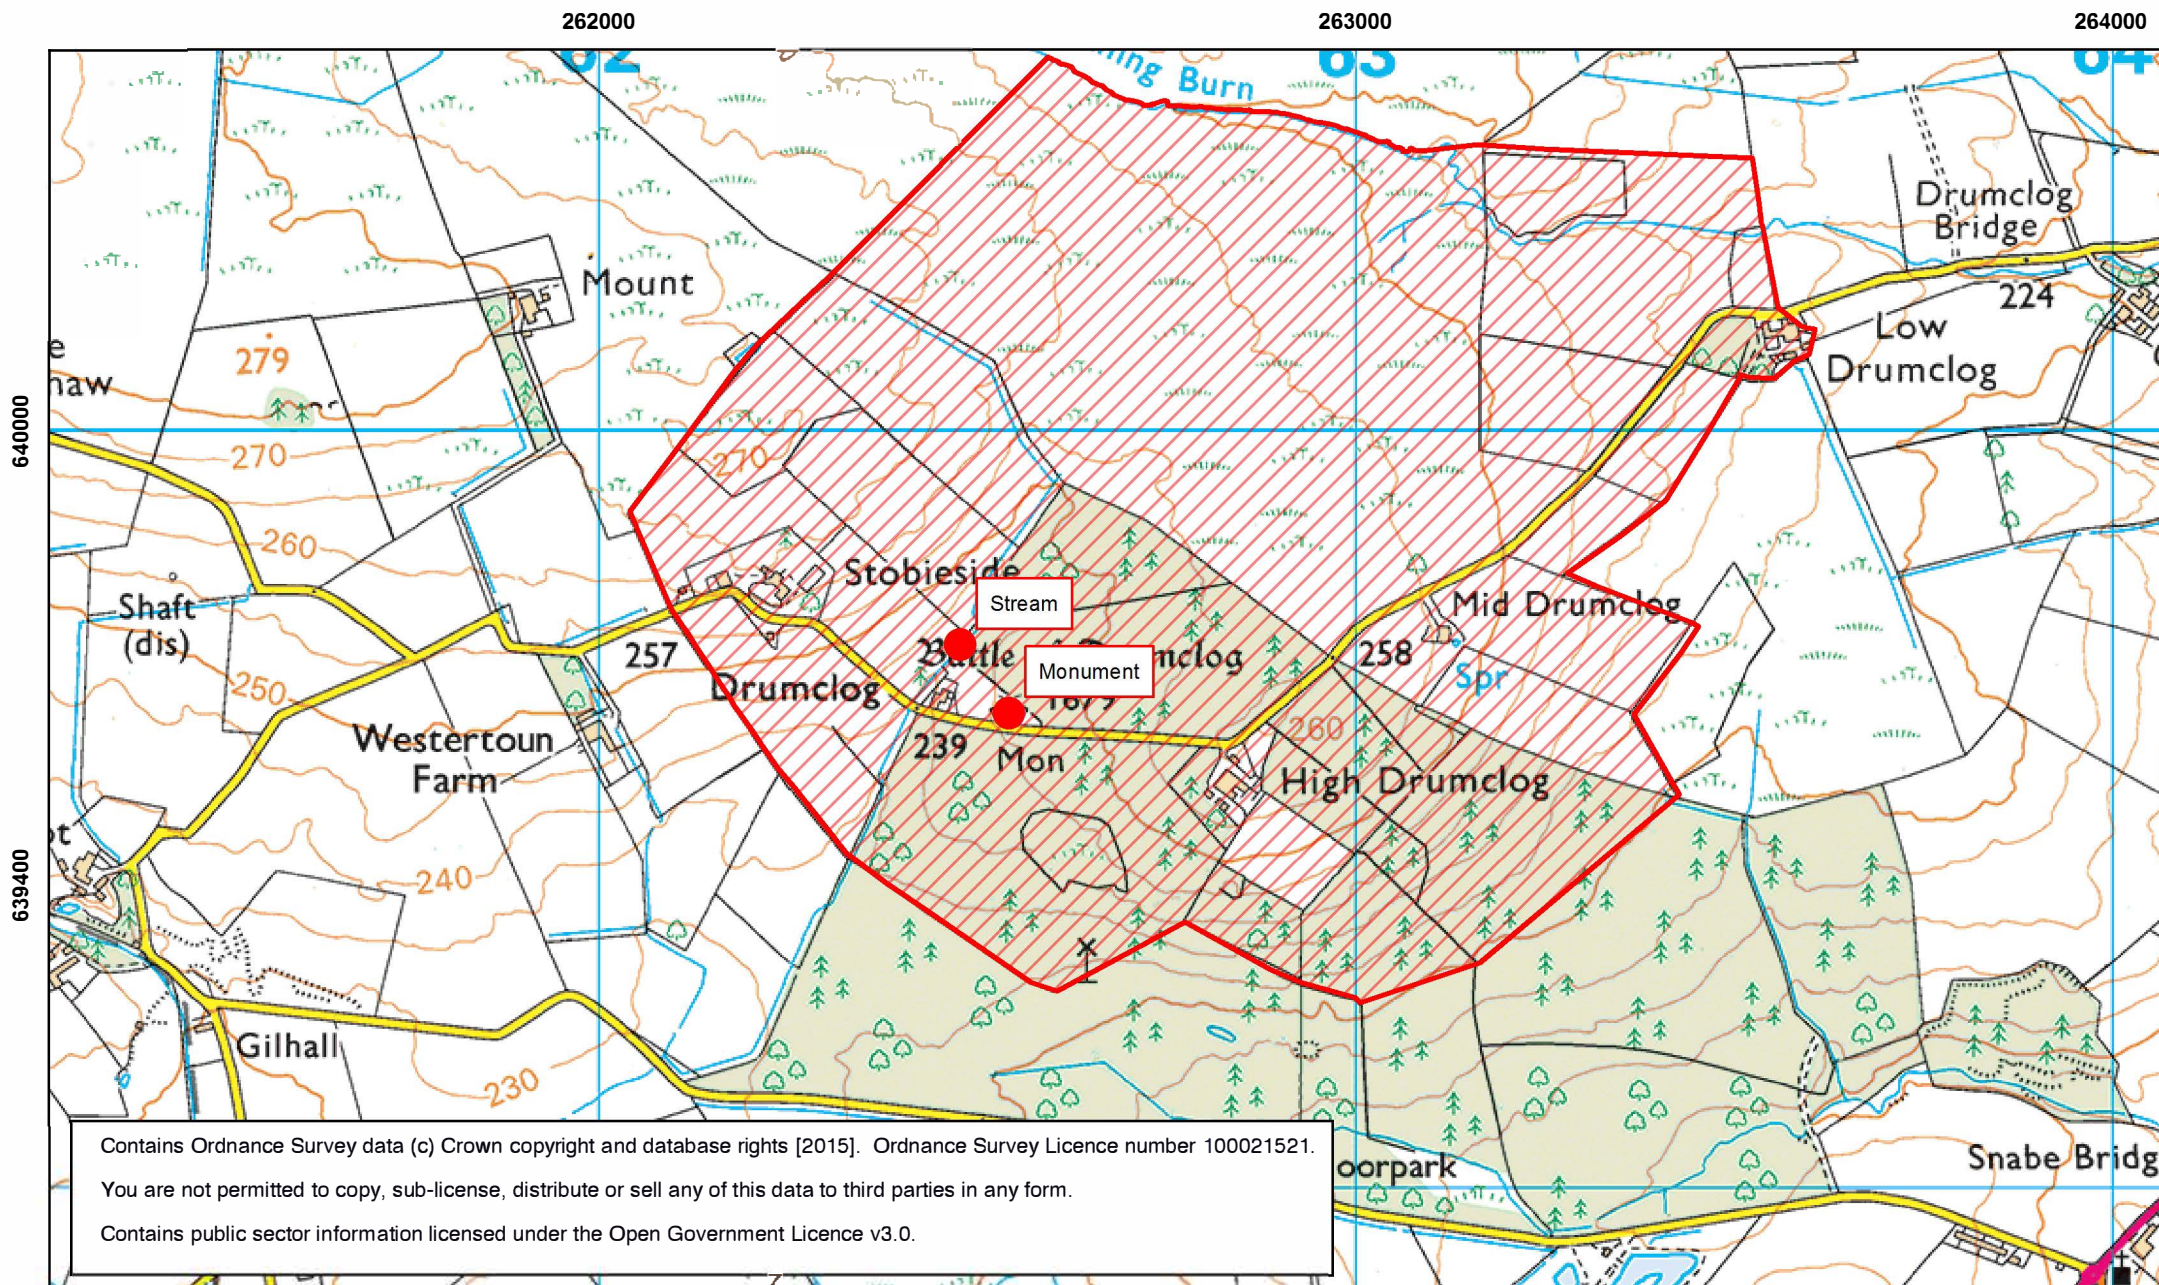

# The Inventory of Historic Battlefields - Boundary

Drumclog

1 June 1679

Local Authority: South Lanarkshire

HISTORIC  
ENVIRONMENT  
SCOTLAND

ÀRAINNEACHD  
EACHDRAIDHEIL  
ALBA

 Inventory of Historic Battlefields boundary

# The Inventory of Historic Battlefields - Features

Drumclog

1 June 1679

Local Authority: South Lanarkshire

HISTORIC ENVIRONMENT SCOTLAND

ÀRAINNEACHD EACHDRAIDHEIL ALBA

Contains Ordnance Survey data (c) Crown copyright and database rights [2015]. Ordnance Survey Licence number 100021521.

# The Inventory of Historic Battlefields - Deployments

Drumclog

1 June 1679

Local Authority: South Lanarkshire

HISTORIC ENVIRONMENT SCOTLAND

ÀRAINNEACHD EACHDRAIDHEIL ALBA

Inventory of Historic Battlefields boundary    Royalist Movement