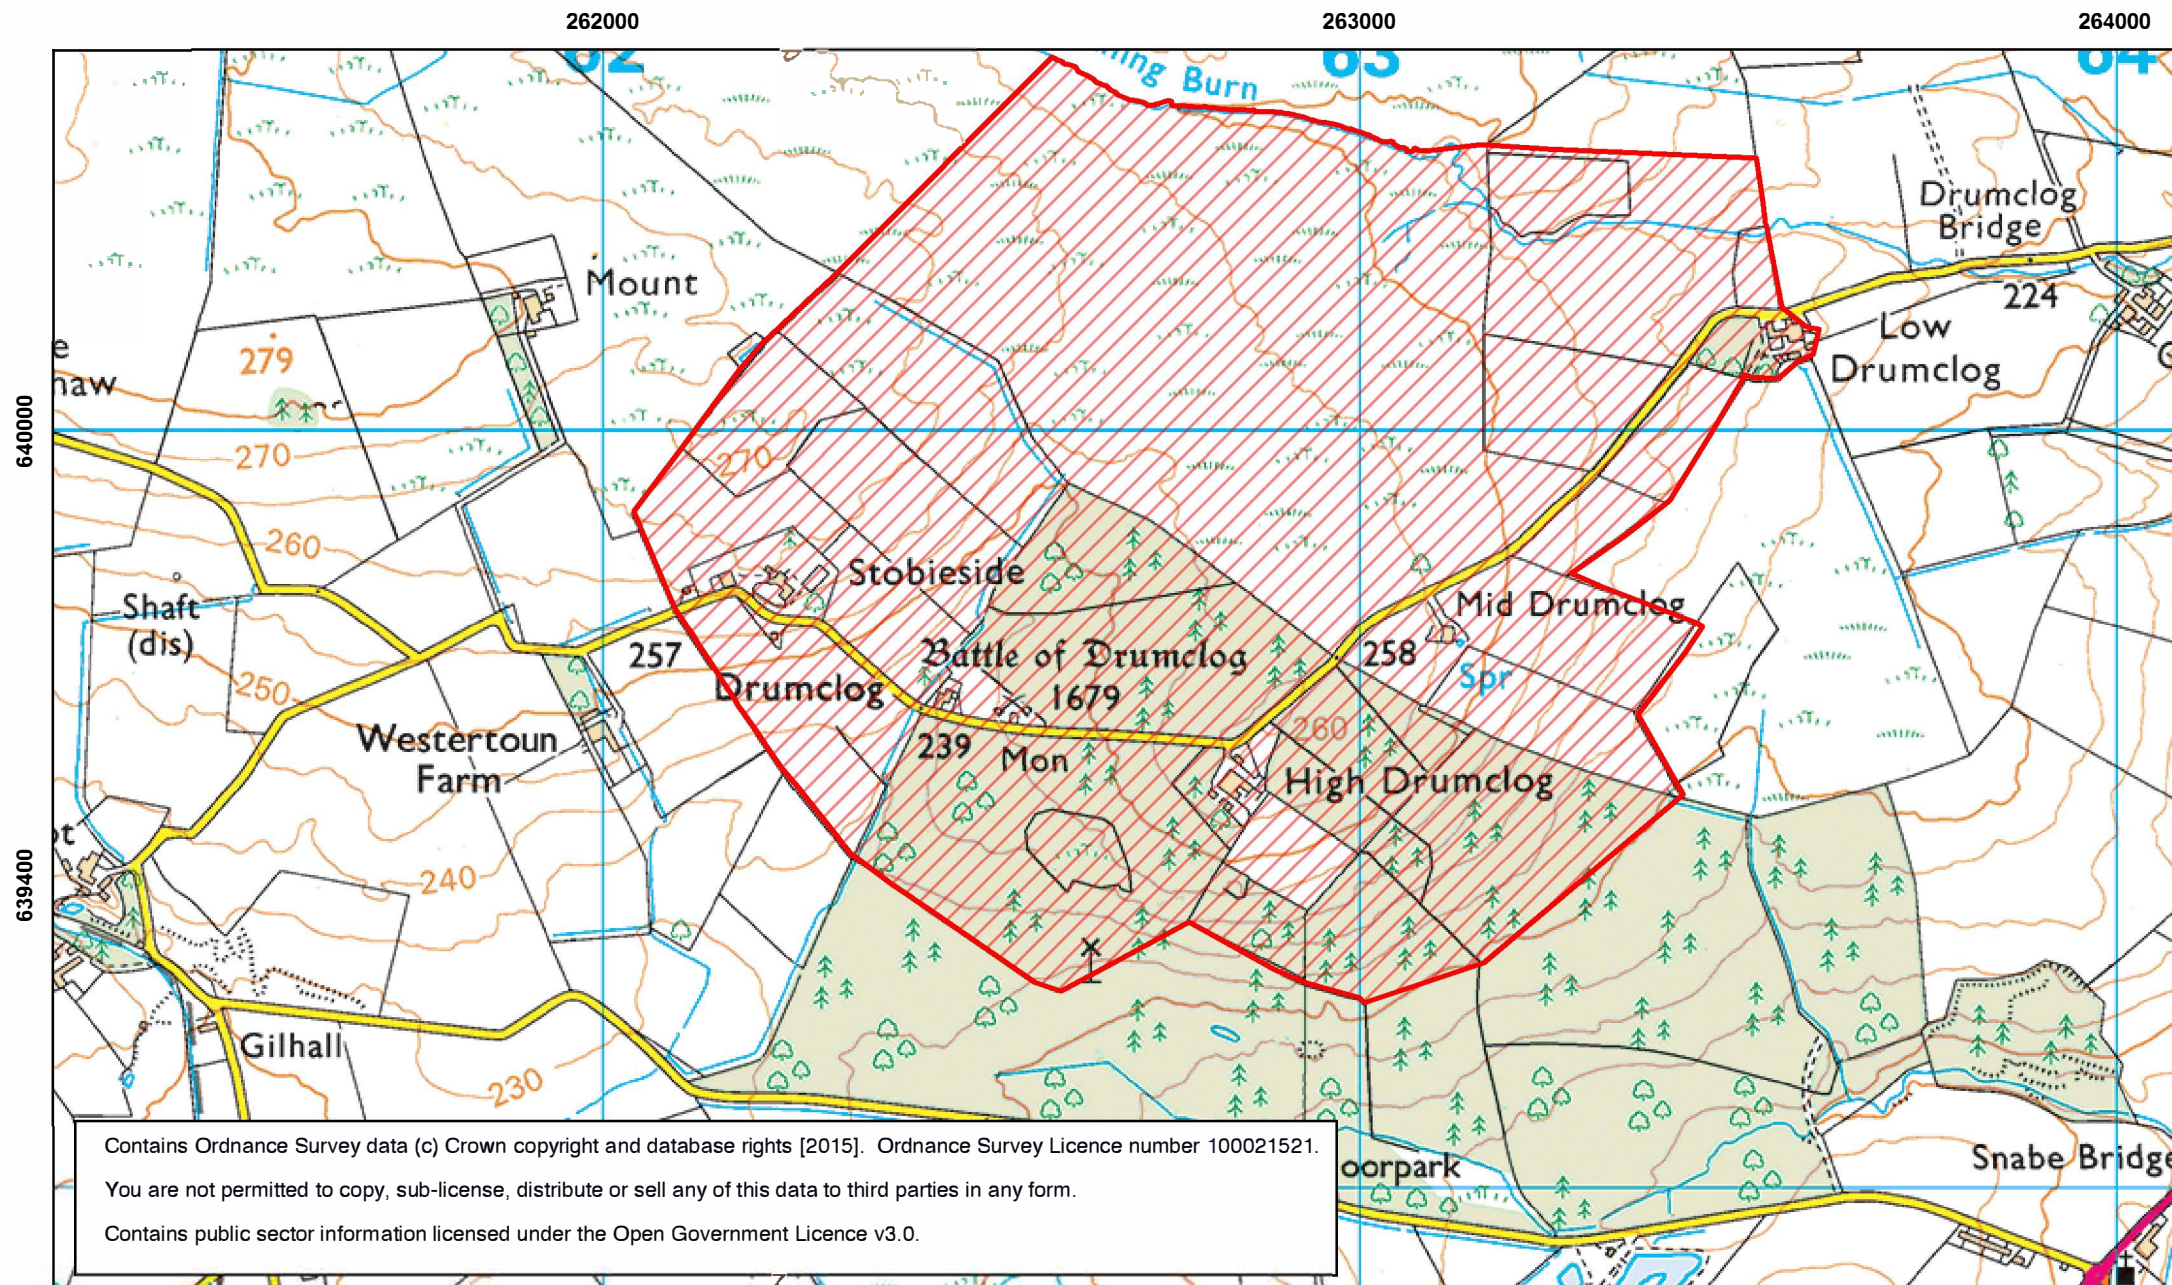

# The Inventory of Historic Battlefields - Boundary

Drumclog

1 June 1679

Local Authority: South Lanarkshire

HISTORIC  
ENVIRONMENT  
SCOTLAND

ÀRAINNEACHD  
EACHDRAIDHEIL  
ALBA

 Inventory of Historic Battlefields boundary

0 500 1,000  
Meters 

# The Inventory of Historic Battlefields - Features

Drumclog

1 June 1679

Local Authority: South Lanarkshire

HISTORIC ENVIRONMENT SCOTLAND

ÀRAINNEACHD EACHDRAIDHEIL ALBA

Contains Ordnance Survey data (c) Crown copyright and database rights [2015]. Ordnance Survey Licence number 100021521.

# The Inventory of Historic Battlefields - Deployments

Drumclog

1 June 1679

Local Authority: South Lanarkshire

HISTORIC ENVIRONMENT SCOTLAND

ÀRAINNEACHD EACHDRAIDHEIL ALBA

Inventory of Historic Battlefields boundary    Royalist Movement