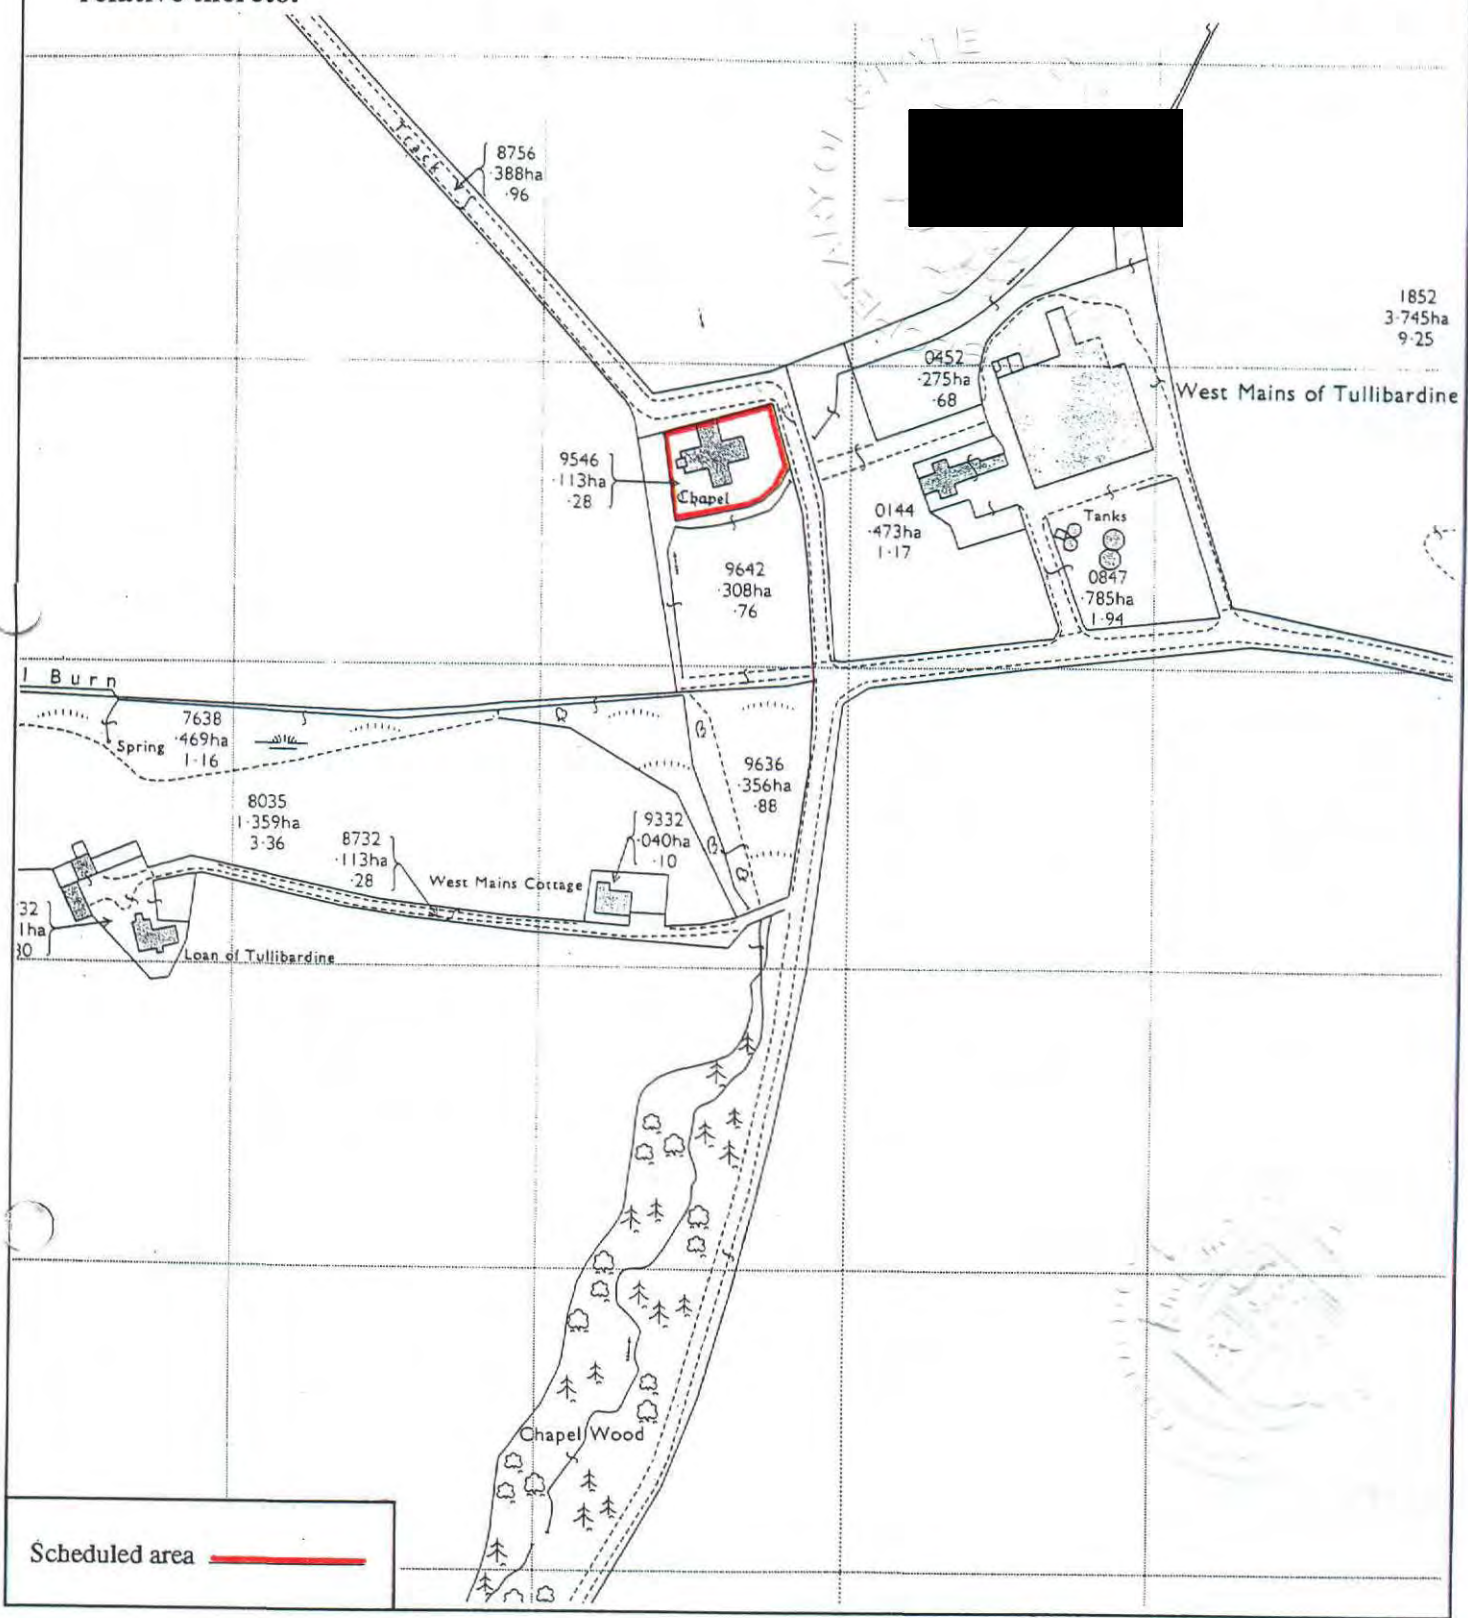

The monument known as Tullibardine Chapel, chapel 100m W of West Mains of Tullibardine comprises Tullibardine Chapel, a monument in the care of the Secretary of State for Scotland. The area to be scheduled comprises the remains described and an area around them within which related material may be expected to survive. It is irregular in shape, defined by a low stone wall, with maximum dimensions of 50m between its N- and S- most points and 43m between its E- and W- most points. The monument, which lies in the Parish of Blackford and the County of Perth as shown outlined in red on the Plan annexed and executed as relative hereto

Scheduled area

Tullibardine Chapel, chapel 100m W of West Mains of Tullibardine

Blackford Parish

Sheet: NN9013

Scale 1:2500

© Crown copyright reserved