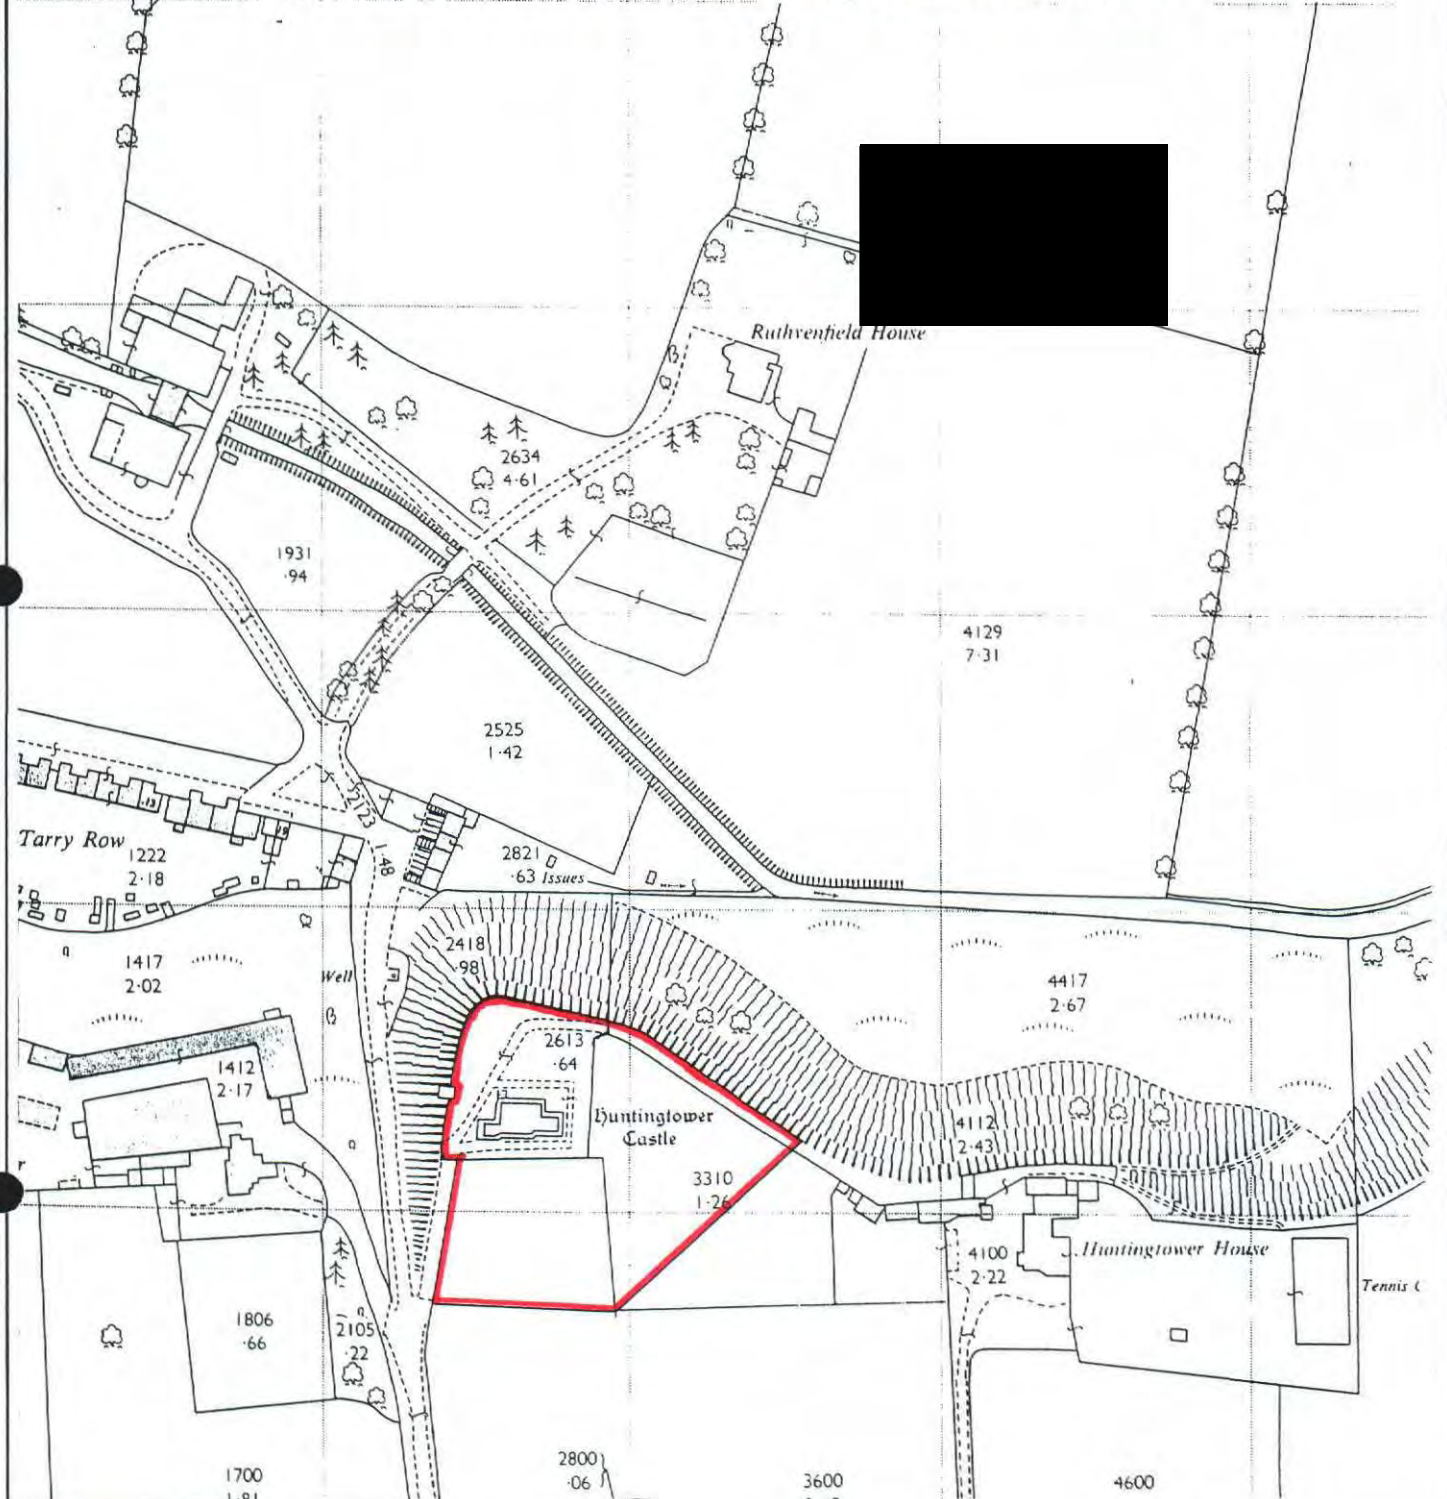

This is the plan referred to in the entry in the Schedule affecting Huntingtower Castle,
, dated 2nd December 1999 and is signed as relative thereto.

Scheduled area ———

Huntingtower Castle
Tibbermore Parish

Sheet: NO0825

Scale 1:2500

© Crown copyright reserved