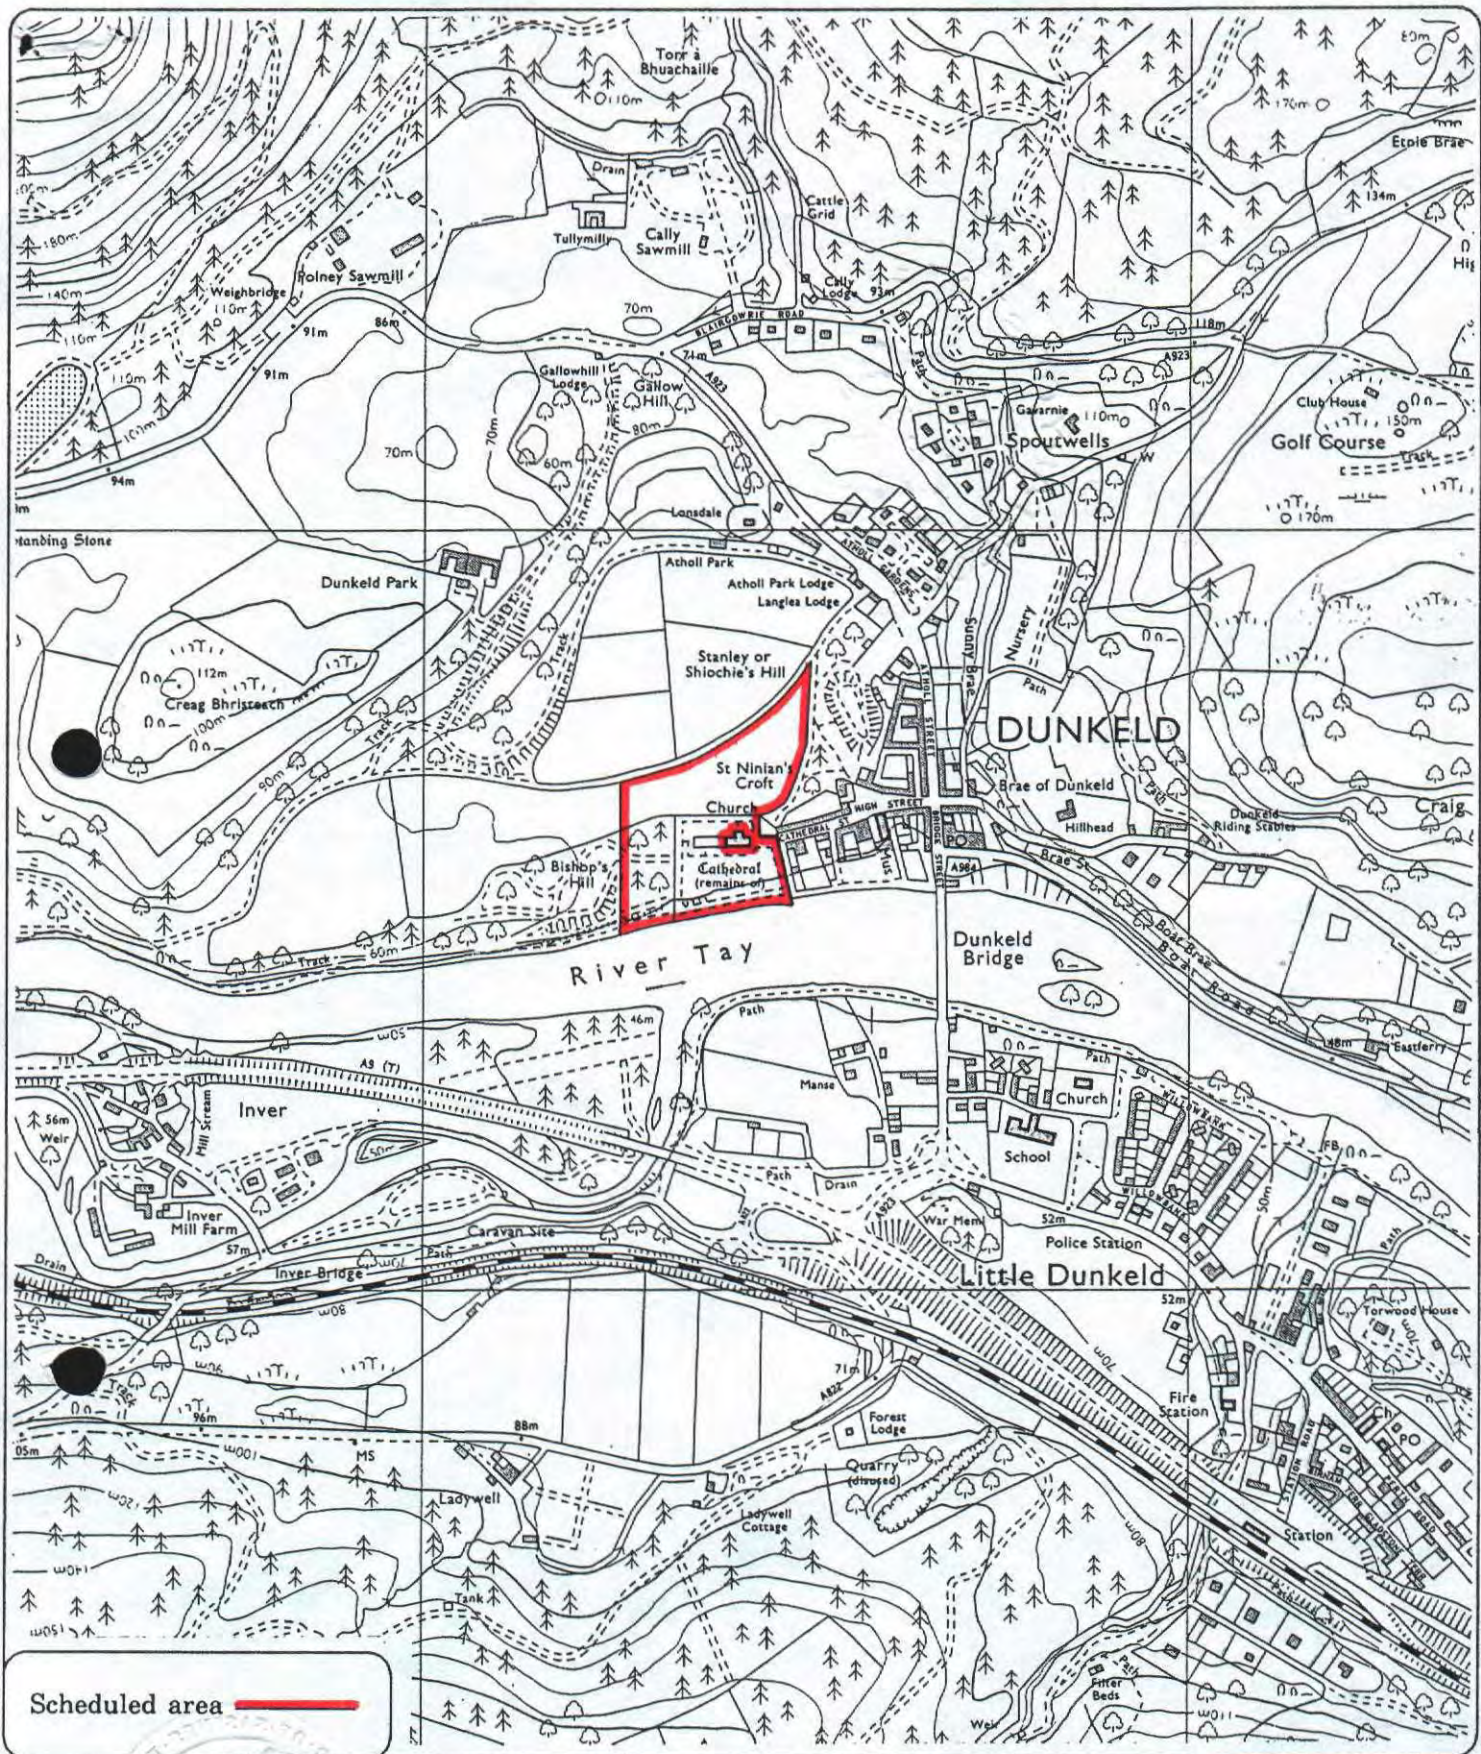

Dunkeld Cathedral

Dunkeld & Dowally Parish

Sheet : NO 04 SW

Scale : 1/10,000

© Crown copyright reserved

PH 94 77.1