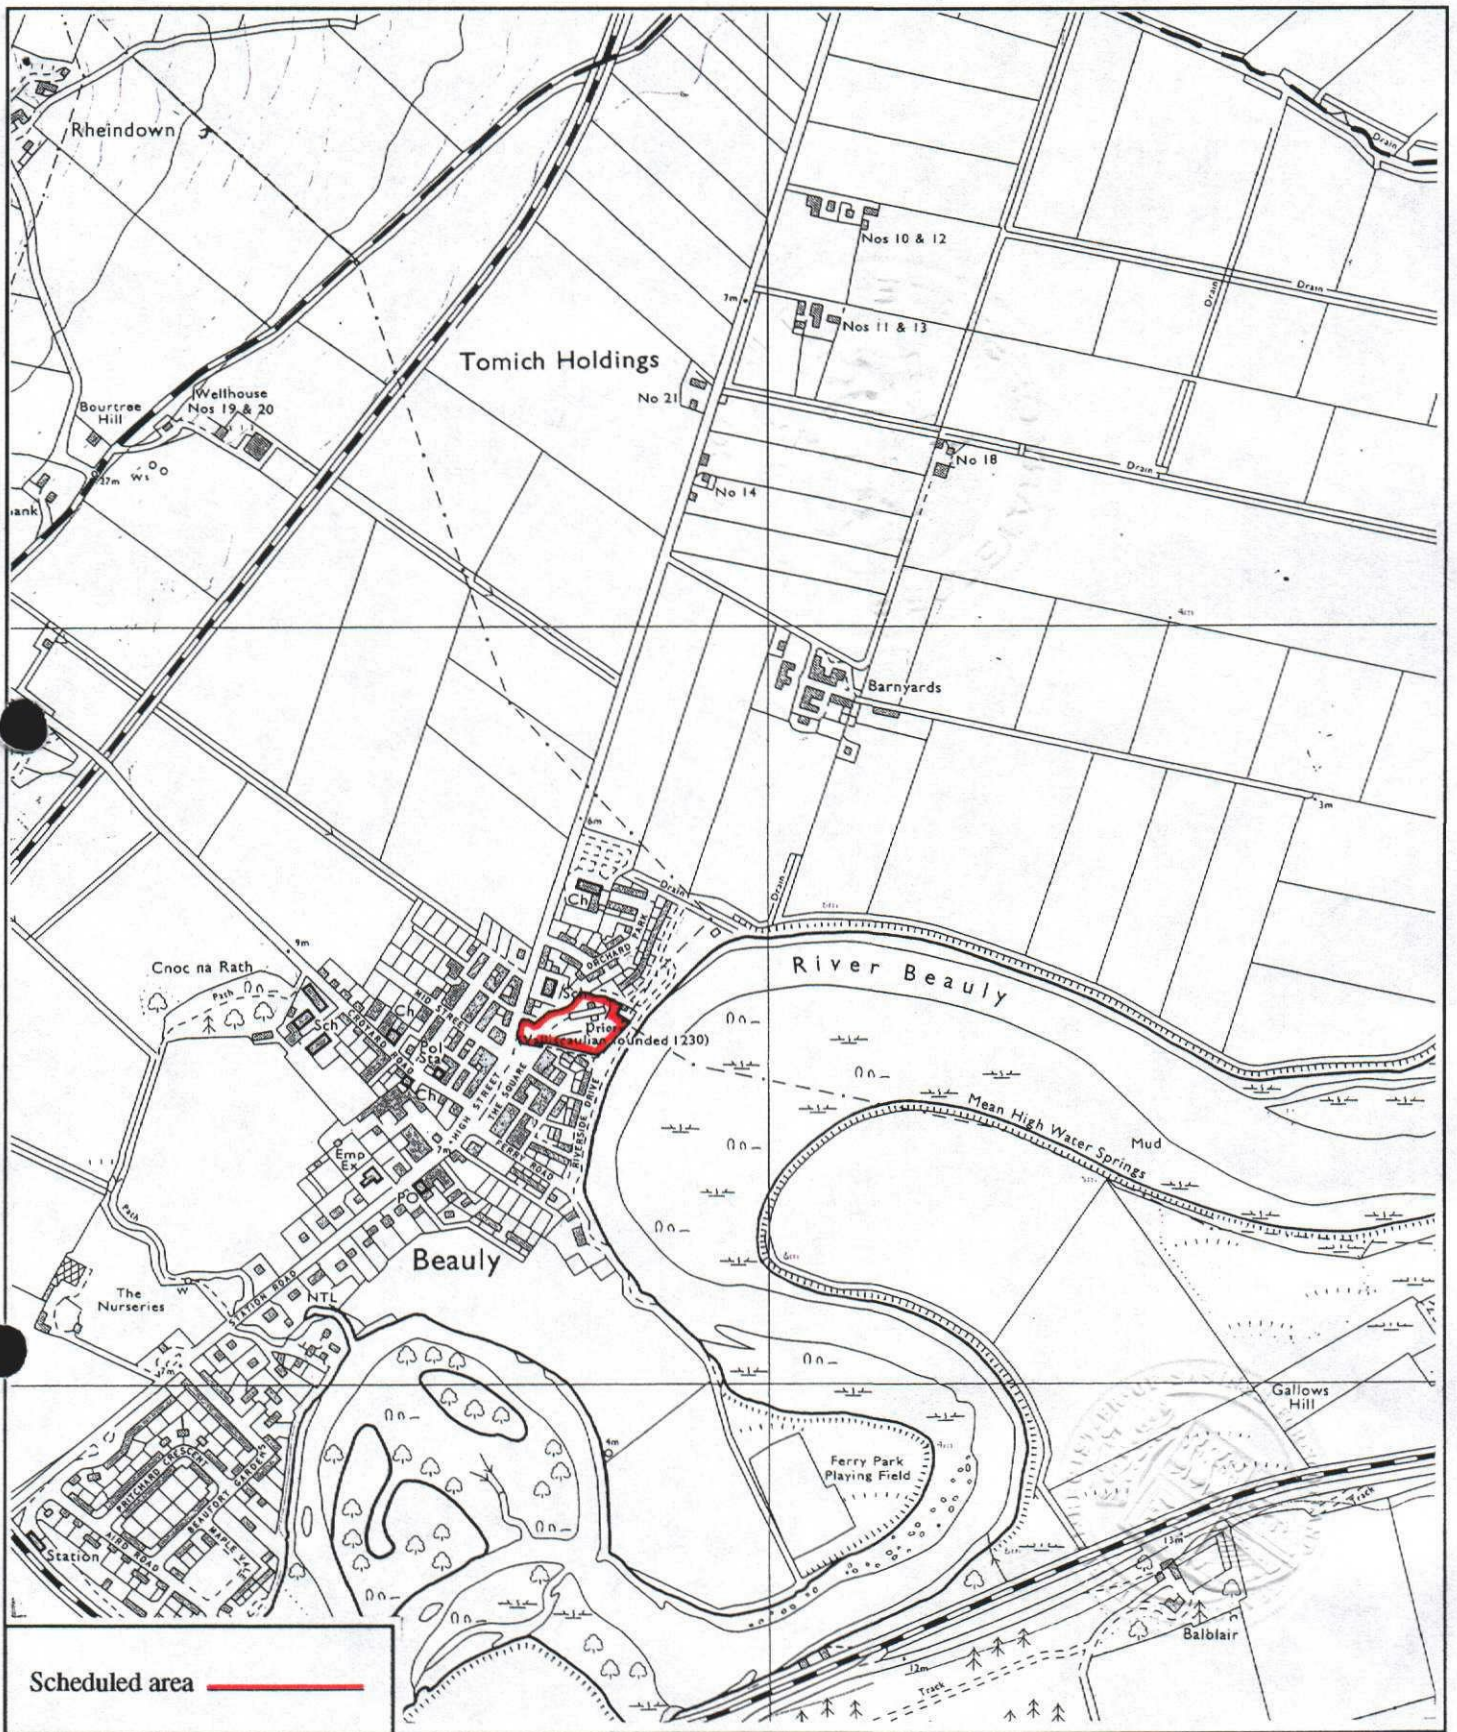

Beaulieu Priory, priory and burial ground

Kilmorack Parish

Sheet: NH54NW

Scale 1:10,000

© Crown copyright reserved

INV 95. 196

48