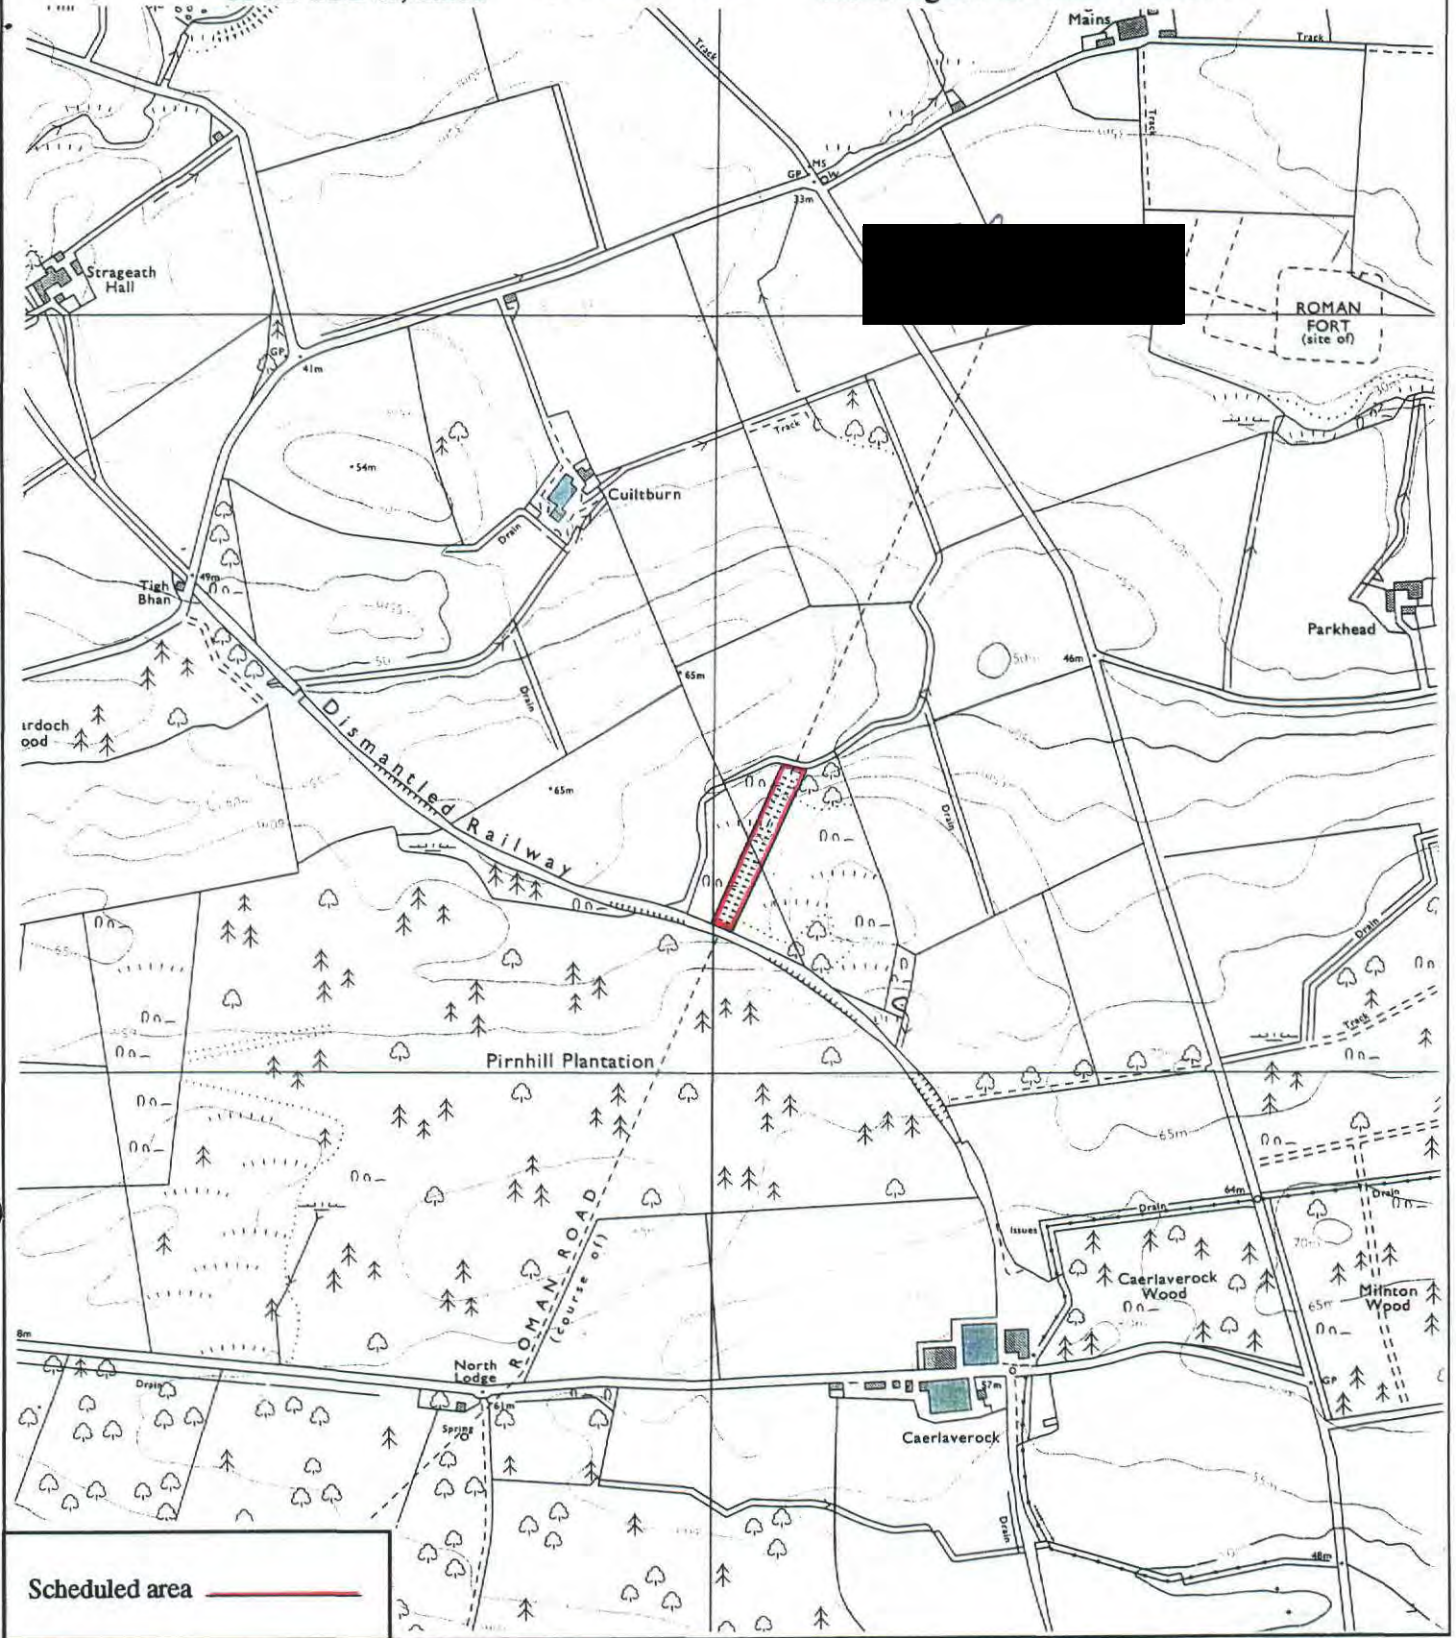

The monument known as Cuilburn, Roman road 550m SSE of comprises a Roman road of late 1st century date, visible as a series of banks and ditches. It originally linked Strageath Roman fort to Ardoch Roman fort. The area to be scheduled comprises the remains described and an area around them within which related material may be expected to survive. It is sub-rectangular, measuring about 240m NNE-SSW by 30m transversely. The monument, which lies in the Parish of Muthill and the County of Perth as shown outlined in red on the Plan annexed and executed as relative hereto

MFA10259

22 SEP 2000

This is the plan referred to in the entry in the Schedule affecting Cuilburn, Roman road
550m SSE of, dated 3 July 2000 and is signed as relative thereto.

Scheduled area

Cuilburn, Roman road 550m SSE of