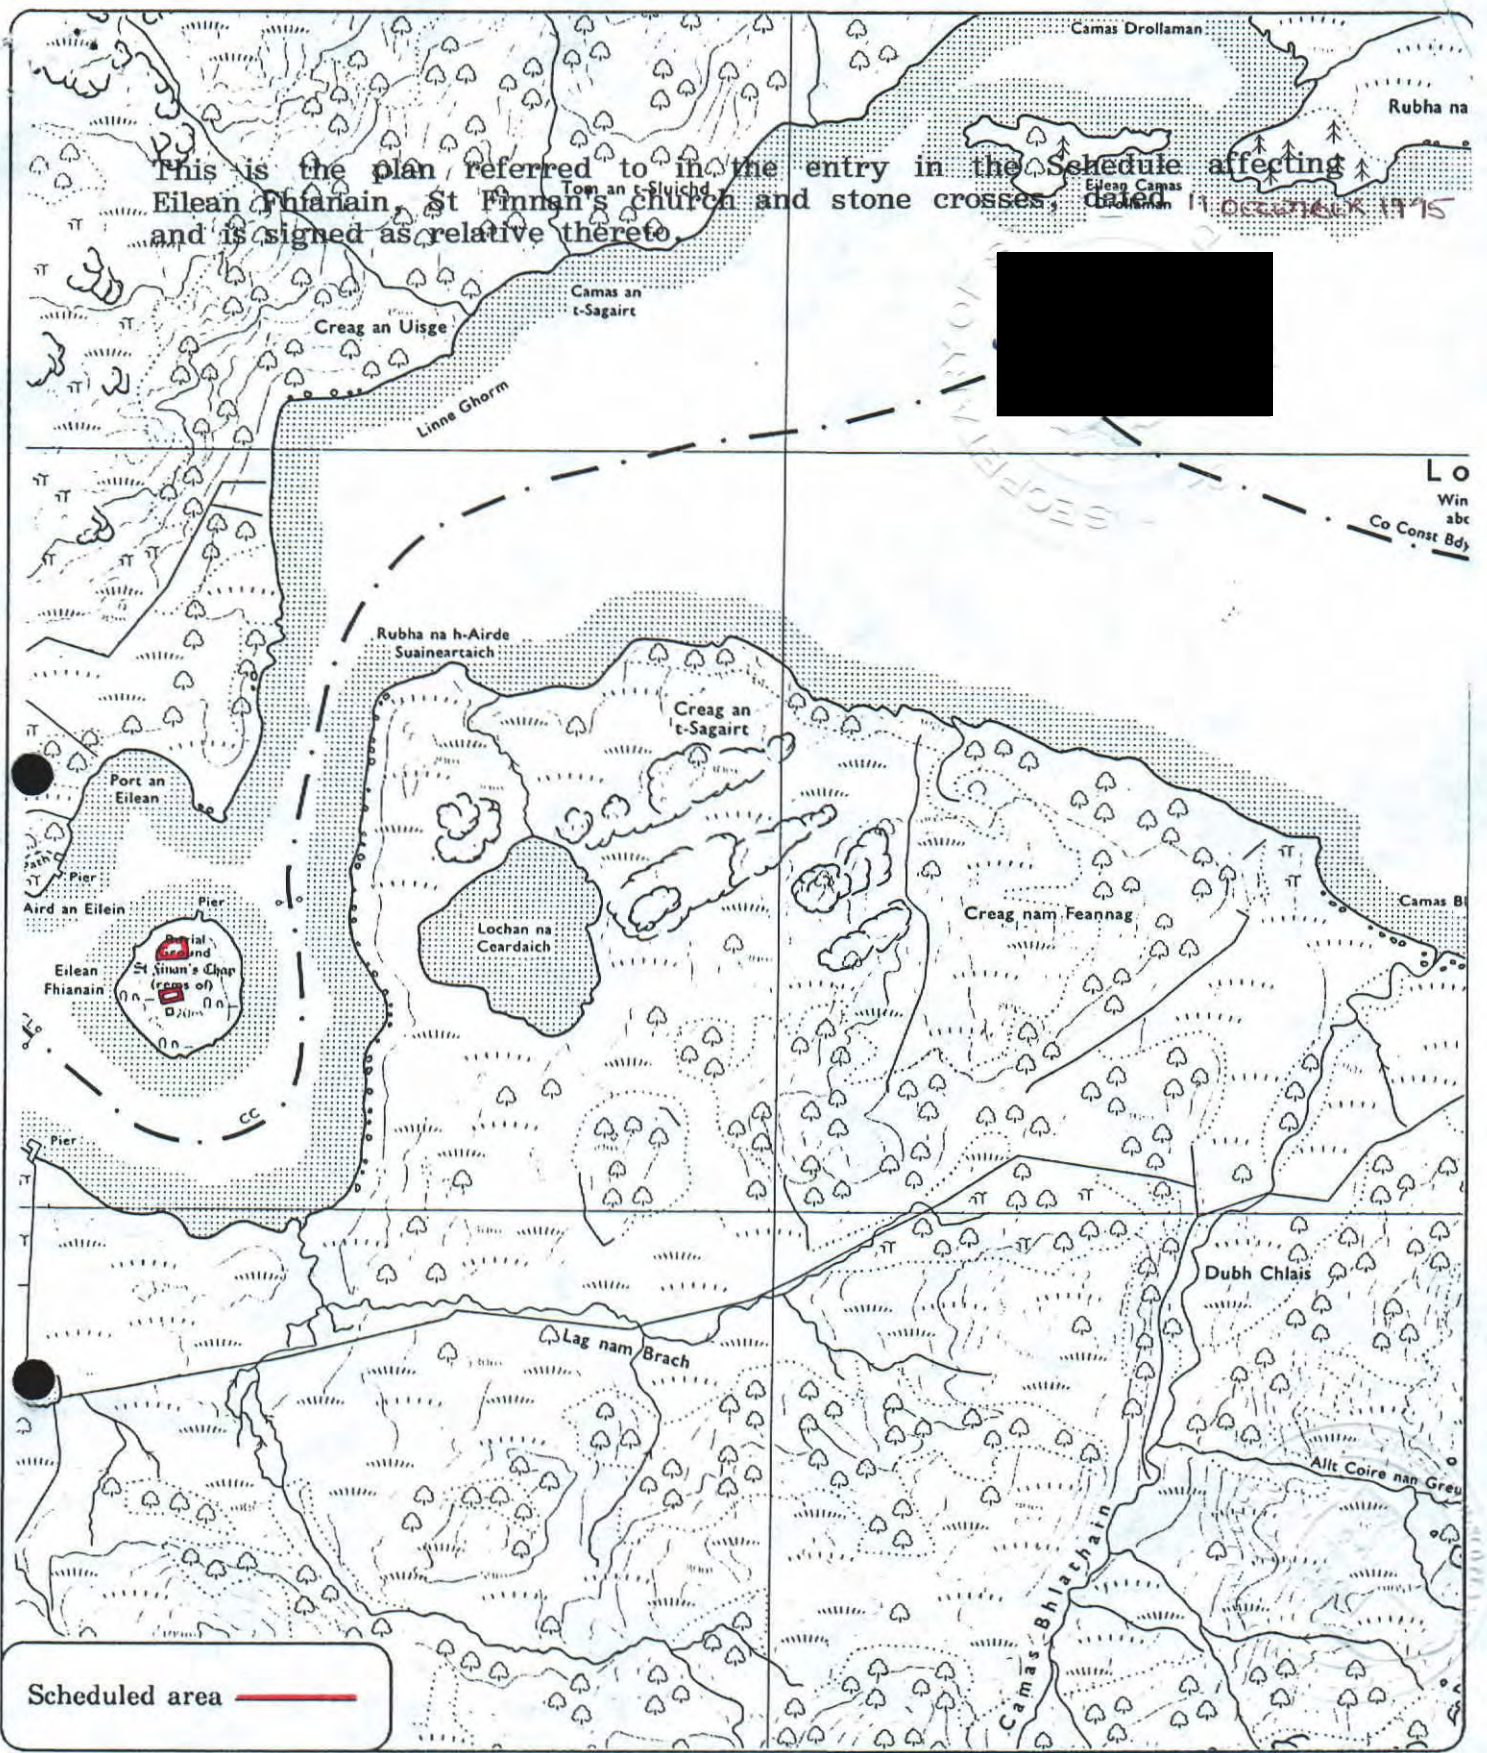

This is the plan referred to in the entry in the Schedule affecting Eilean Fhianain, St Finnan's church and stone crosses, and is signed as relative thereto.

Scheduled area —

Eilean Fhianain, St Finnan's church and stone crosses

Arisaig and Moidart Parish

Sheet : NM 76 NE

Scale : 1/10,000

© Crown copyright reserved