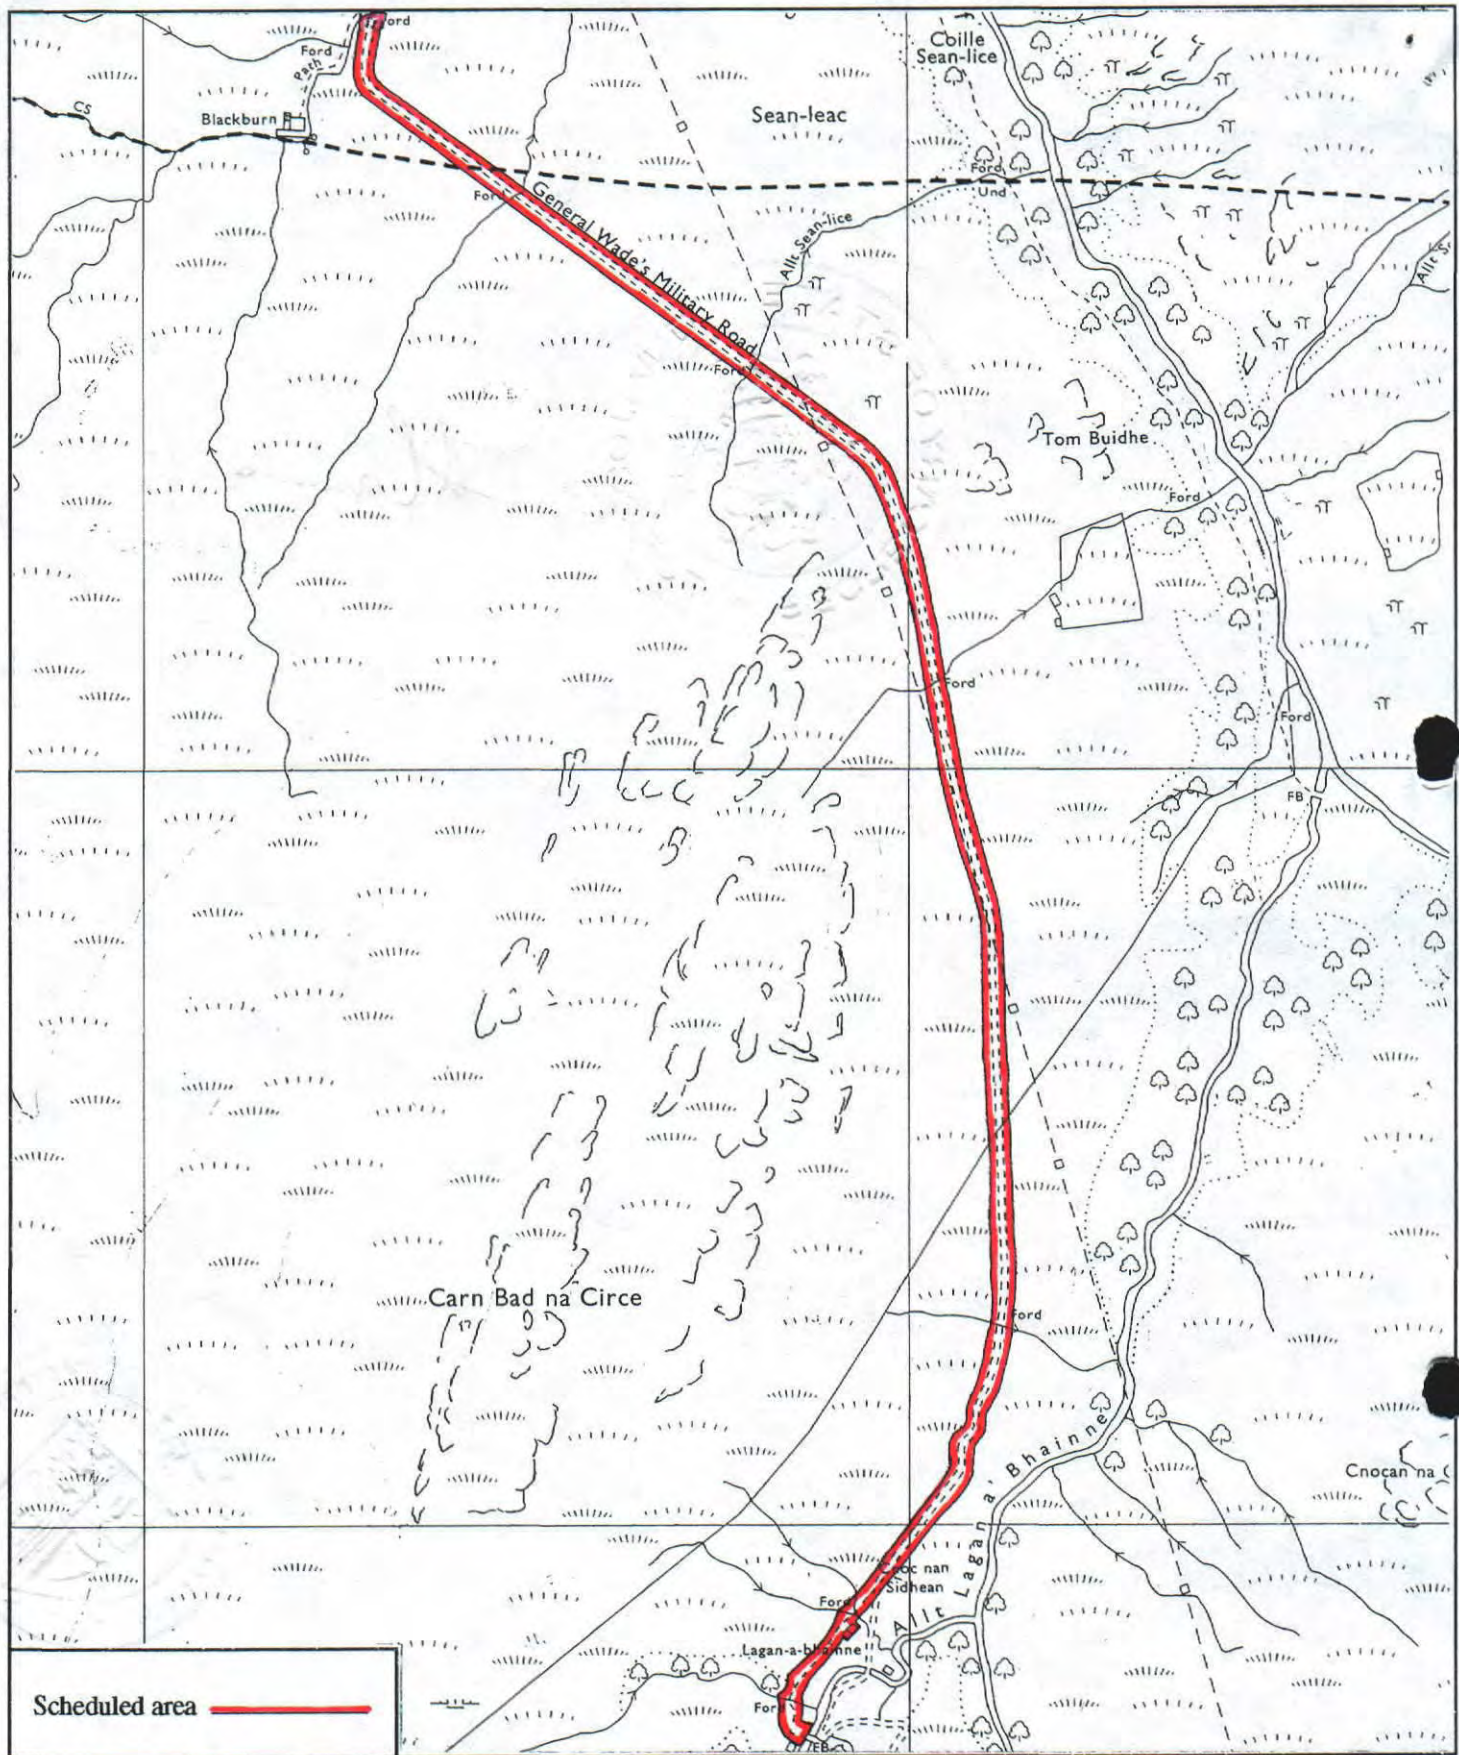

**Corrieyairack Pass, military road,
Allt Lagan a' Bhainne to Black Burn**

Boleskine and Abertarff Parish

N
Sheet: NH30SE

Scale 1:10,000

© Crown copyright reserved

INV 95 193

18