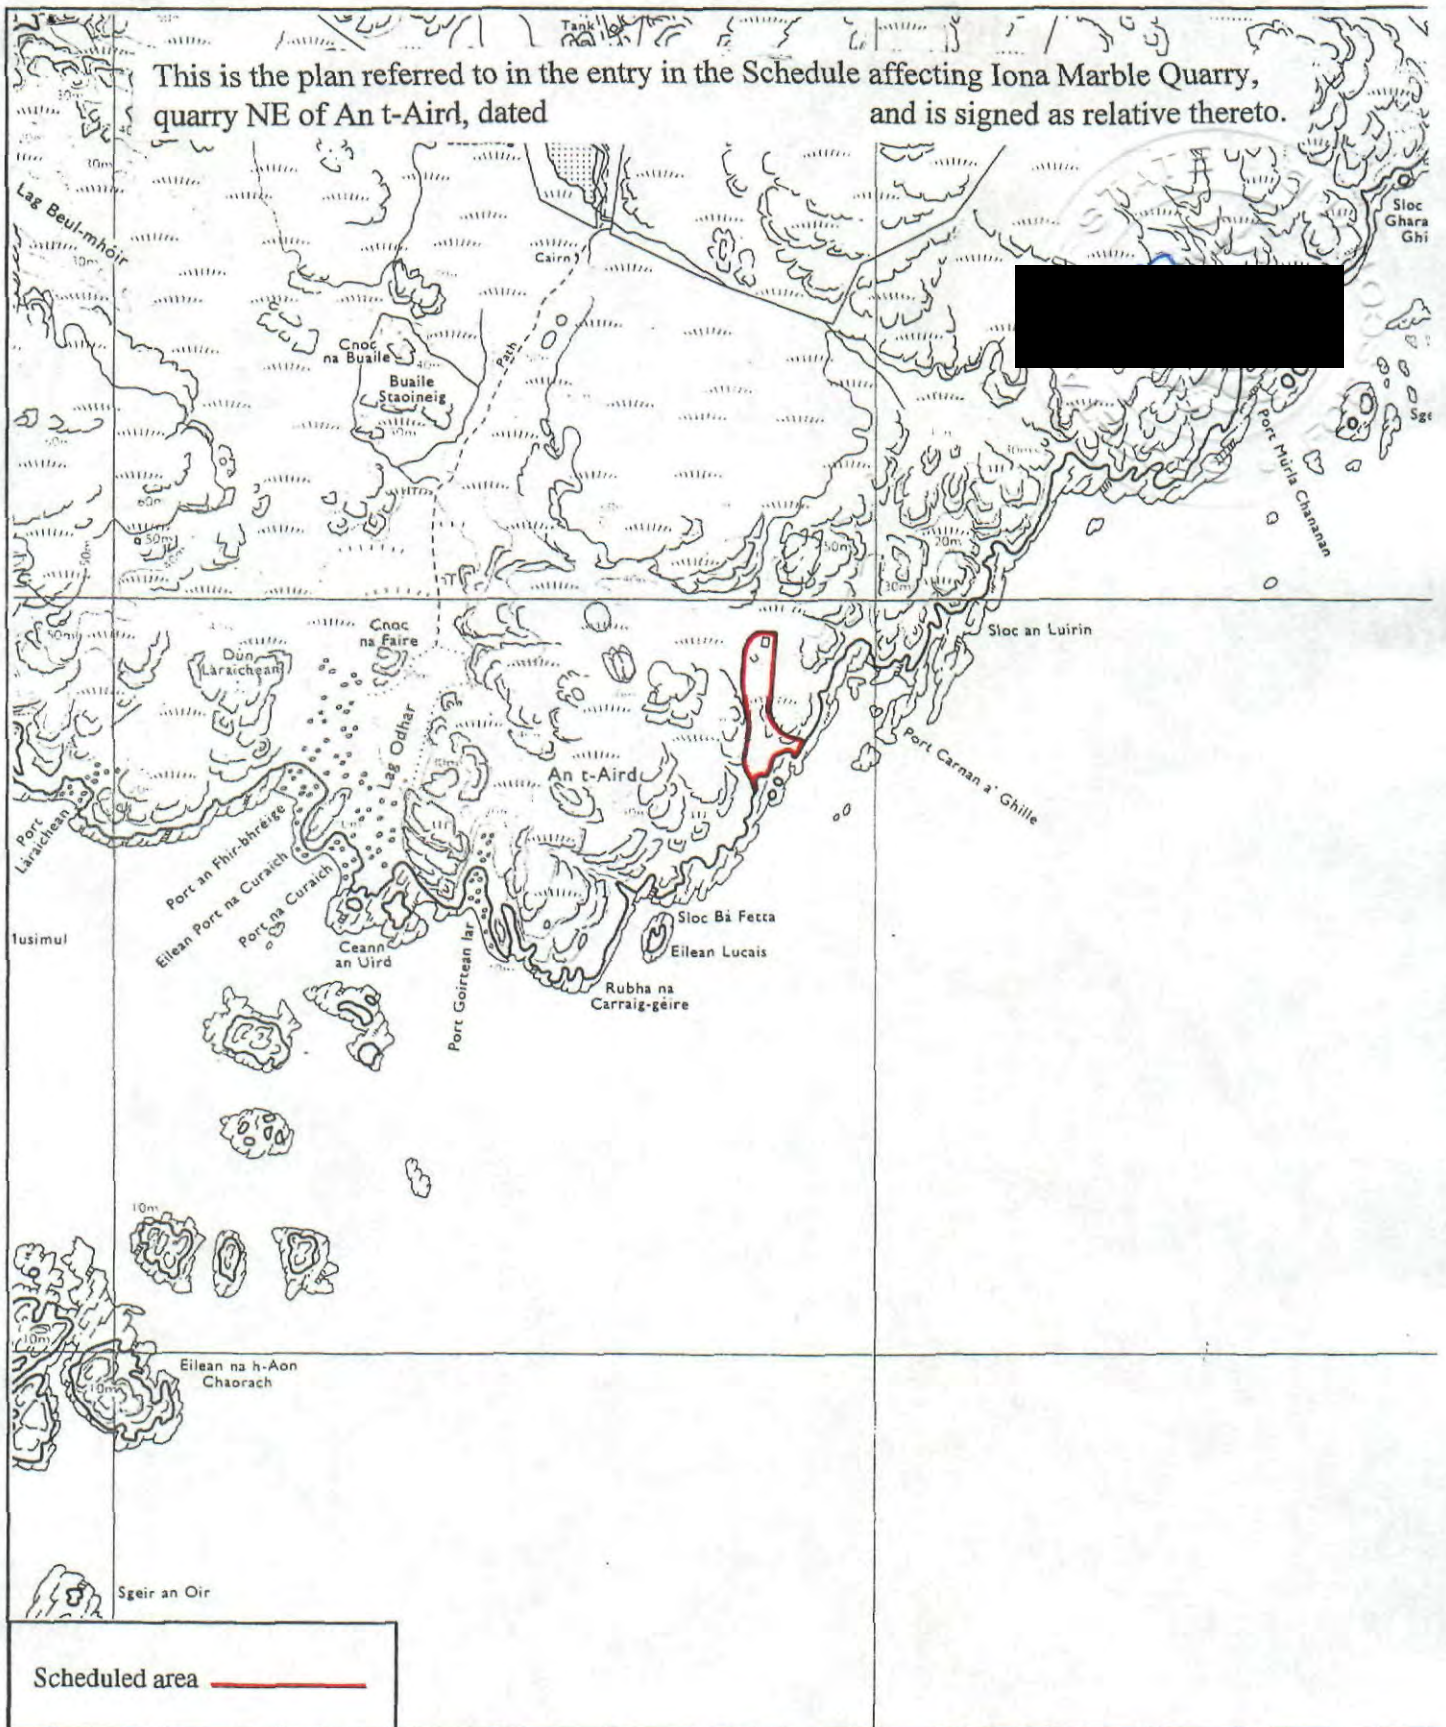

17882
12 NOV 1996

YEARLY RUNNING No.

004651

Arg
THE ANCIENT MONUMENTS AND
ARCHAEOLOGICAL AREAS ACT 1979

Entry in the Schedule of Monuments

1

1996

Re: The Monument known as
Iona Marble Quarry, quarry NE of An t-Aird
in the Parish of Kilfinichen and Kilvickeon
and
County of Argyll

The monument known as Iona Marble Quarry, quarry NE of An t-Aird comprises the remains of a marble quarry and of its associated equipment and buildings. The area to be scheduled is irregular in shape, measuring approximately 215m N-S by a maximum of 80m E-W. This includes the quarry and its worked faces, the surviving machinery, and an area where evidence may survive of earlier working, and in which evidence relating to the use of the quarry may survive. The monument, which lies in the Parish of Kilfinichen and Kilvickeon and the County of Argyll as shown outlined in red on the Plan annexed and executed as relative hereto

is hereby included in the Schedule of Monuments appearing to the Secretary of State for Scotland to be of national importance compiled and maintained by him under section 1(1) of the Ancient Monuments and Archaeological Areas Act 1979.

Scheduled area

Iona Marble Quarry, quarry NE of An t-Aird

Kilfinichen and Kilvickeon Parish

Sheet: NM22SE

Scale 1:10,000

© Crown copyright reserved

17