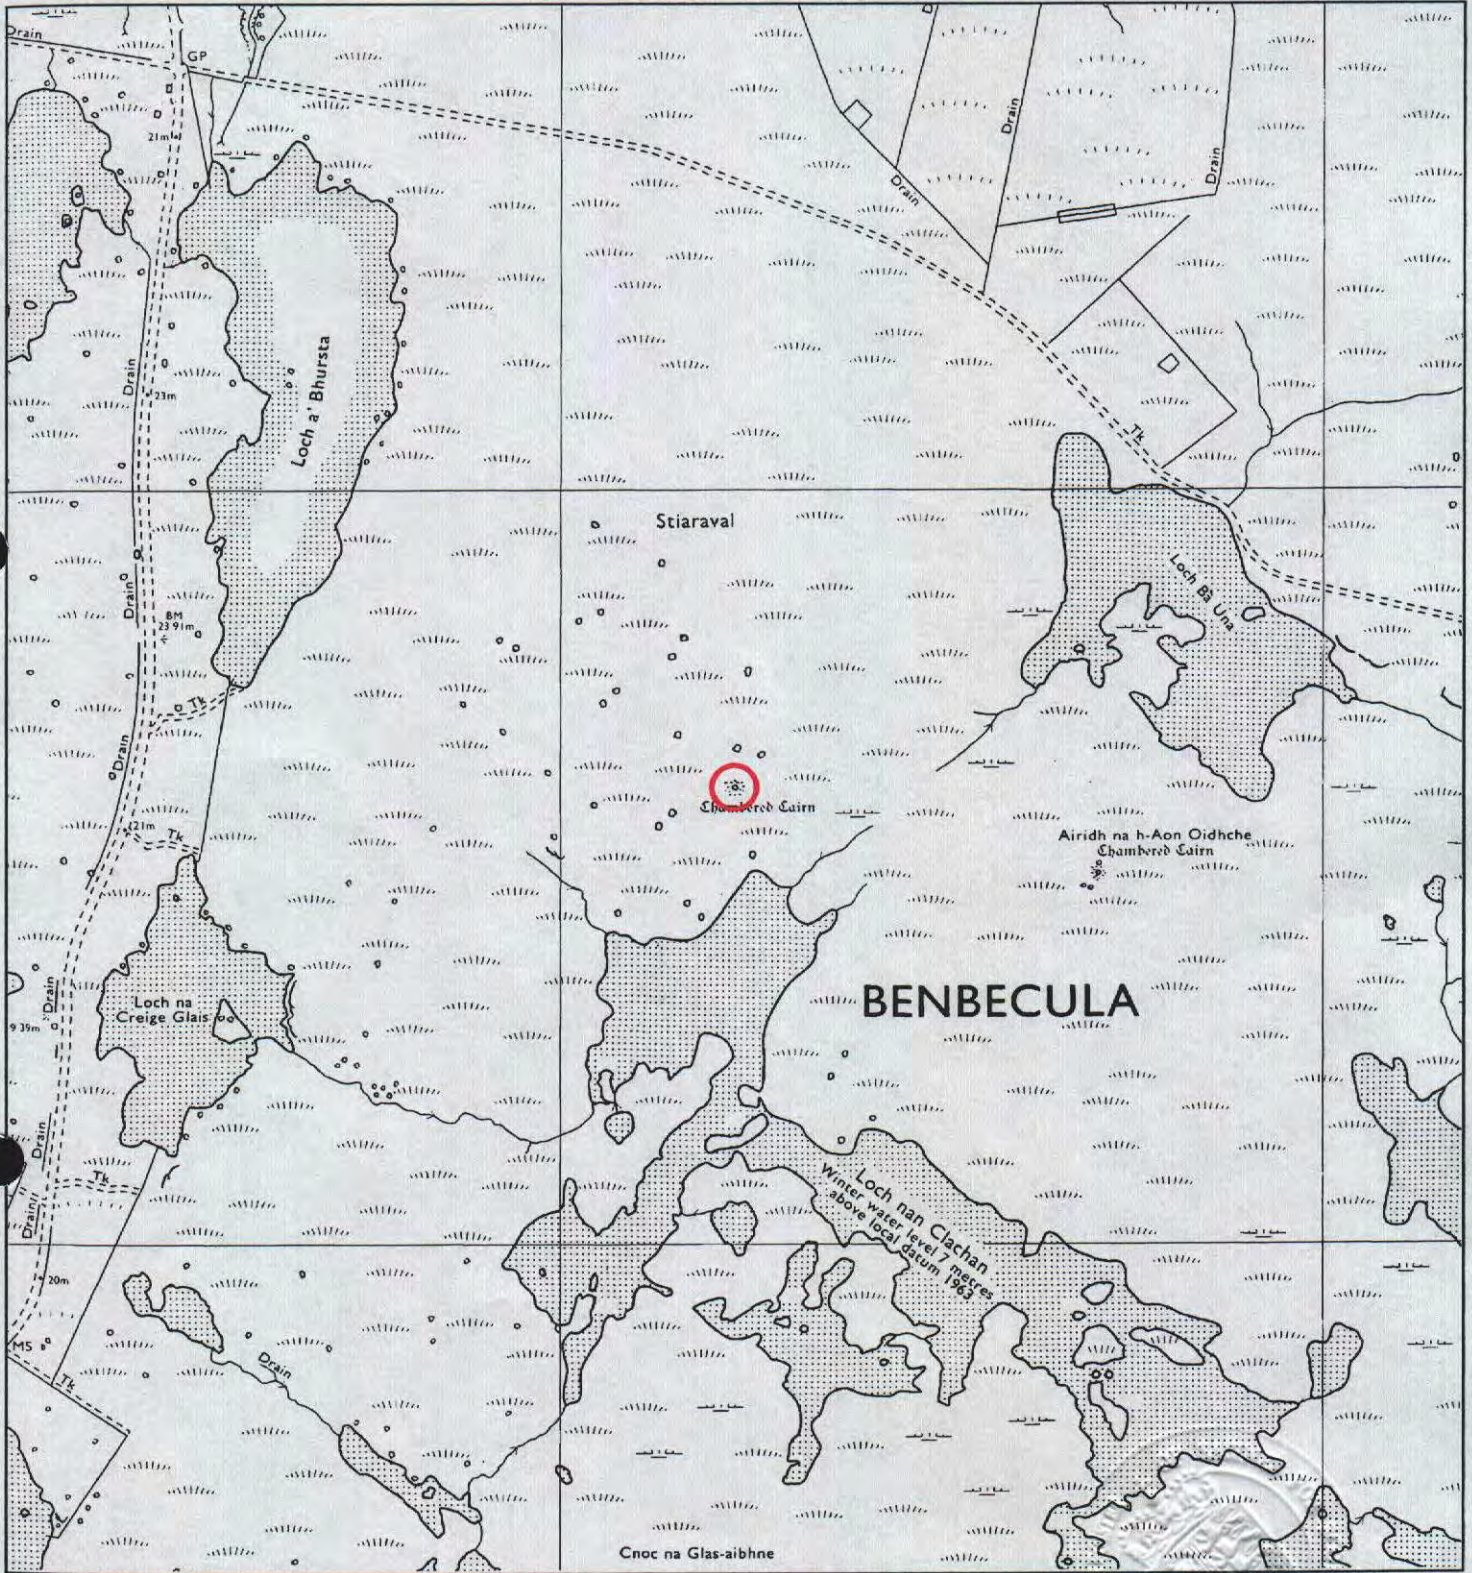

This is the plan referred to in the entry in the Schedule affecting Stiaraval, chambered cairn & shielings, Griminish, Benbecula, dated: 5/11/03 and is signed as relative thereto.

Stiaraval, chambered cairn & shielings,
Griminish, Benbecula

Benbecula Parish

Scheduled Area

MapSheet: NF85SW

Scale 1:10,000

100 0 100 200 300 400 500 Meters

This map is reproduced from the OS map by Historic Scotland with the permission of The Controller of Her Majesty's Stationery Office, © Crown copyright. Unauthorised reproduction infringes Crown Copyright and may lead to prosecution or civil proceedings. Licence No. GD 03135G0014.