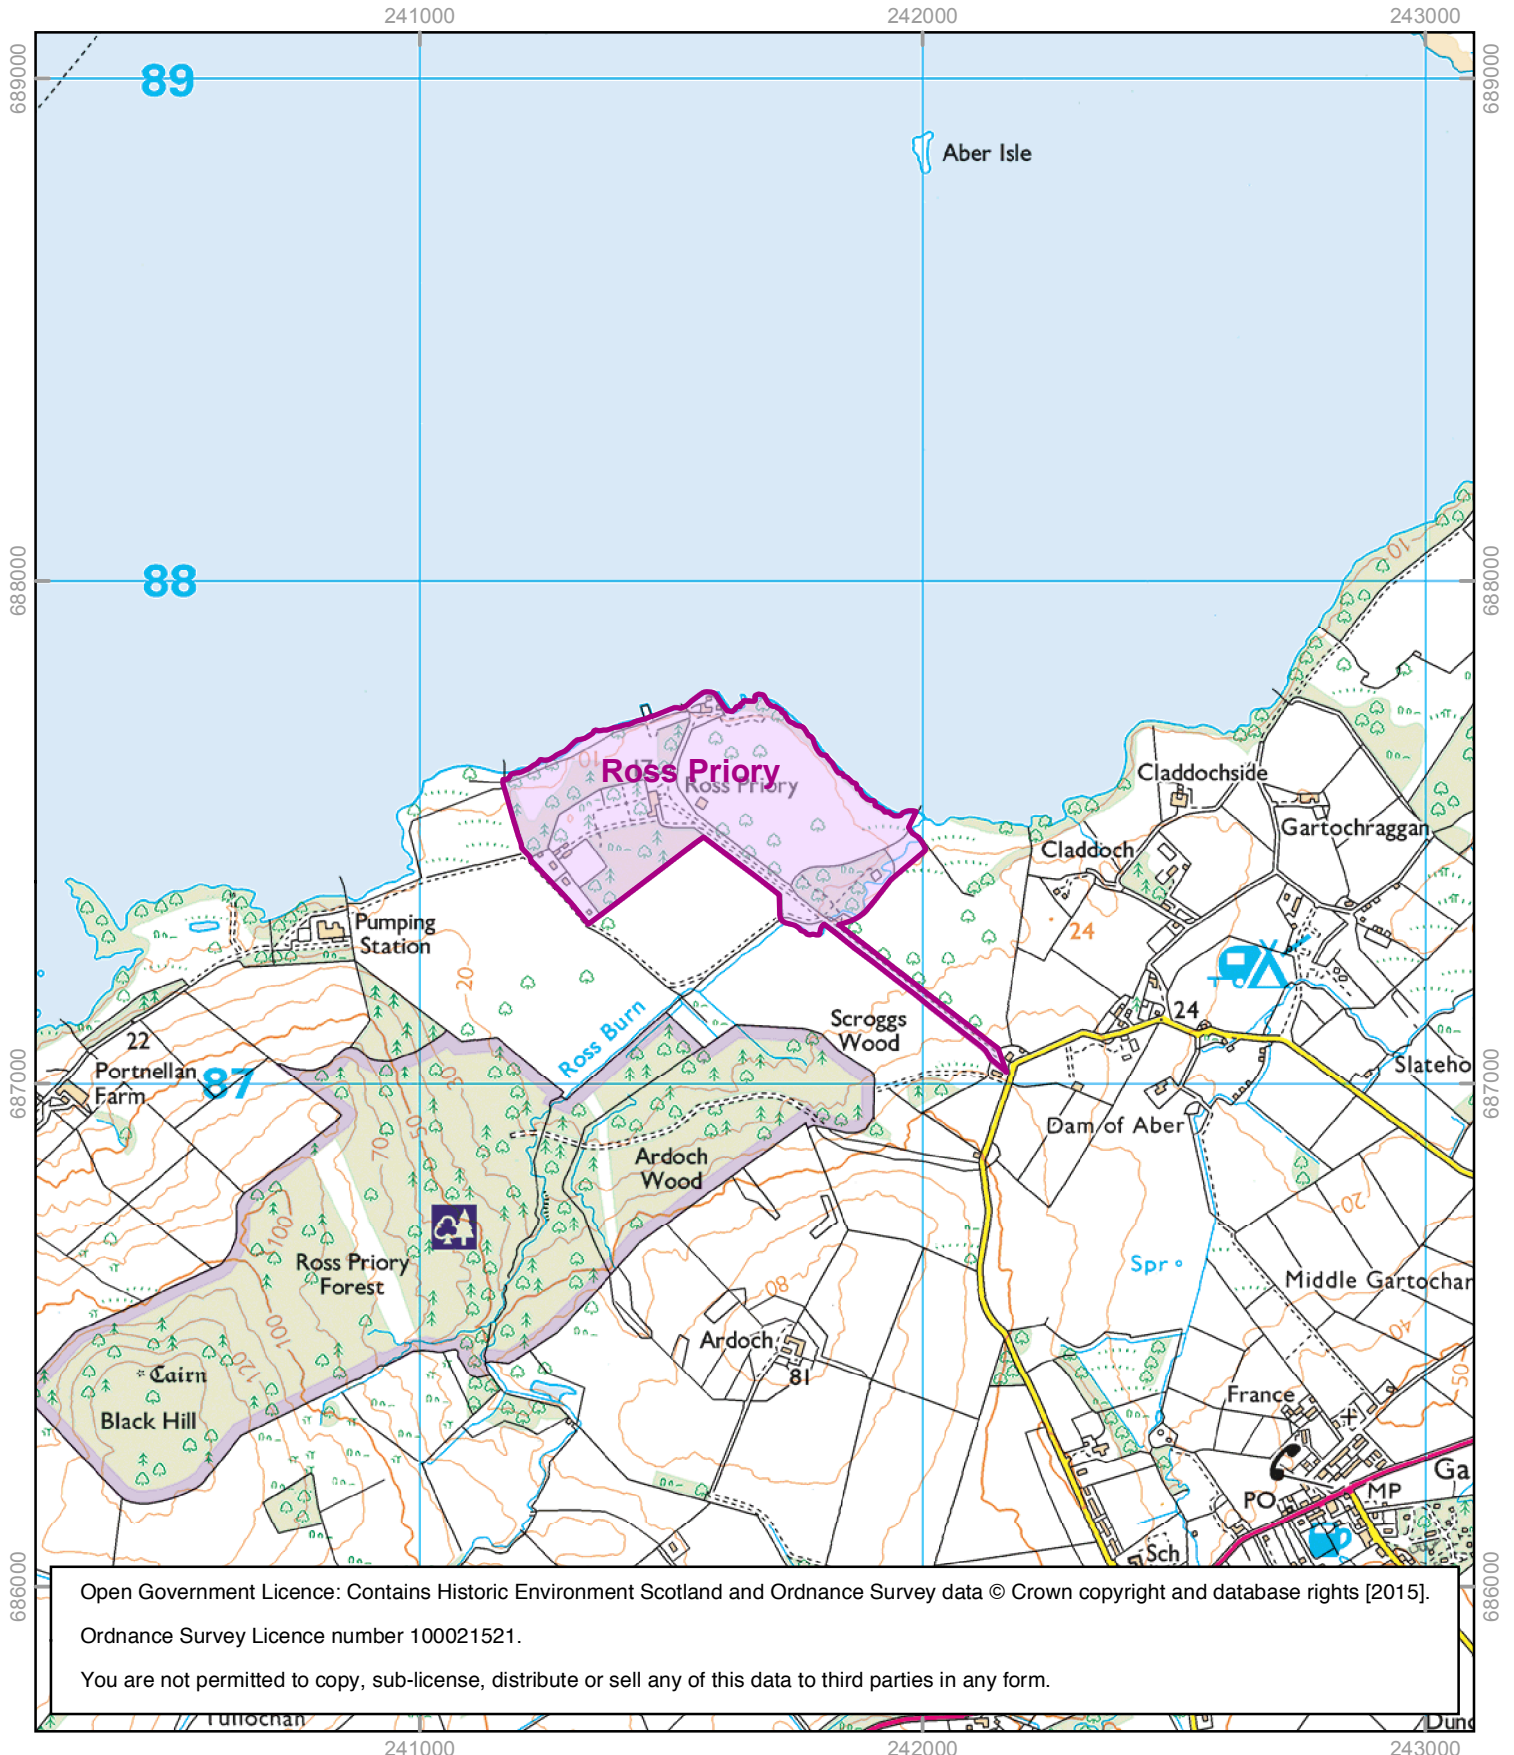

Ross Priory

Designation Reference: GDL00329

Date of Inclusion: 01/07/1987

Council: West Dunbartonshire

Map Scale: 1:15,000

 Garden and Designed Landscape Boundary

Open Government Licence: Contains Historic Environment Scotland and Ordnance Survey data © Crown copyright and database rights [2015].

Ordnance Survey Licence number 100021521.

You are not permitted to copy, sub-license, distribute or sell any of this data to third parties in any form.