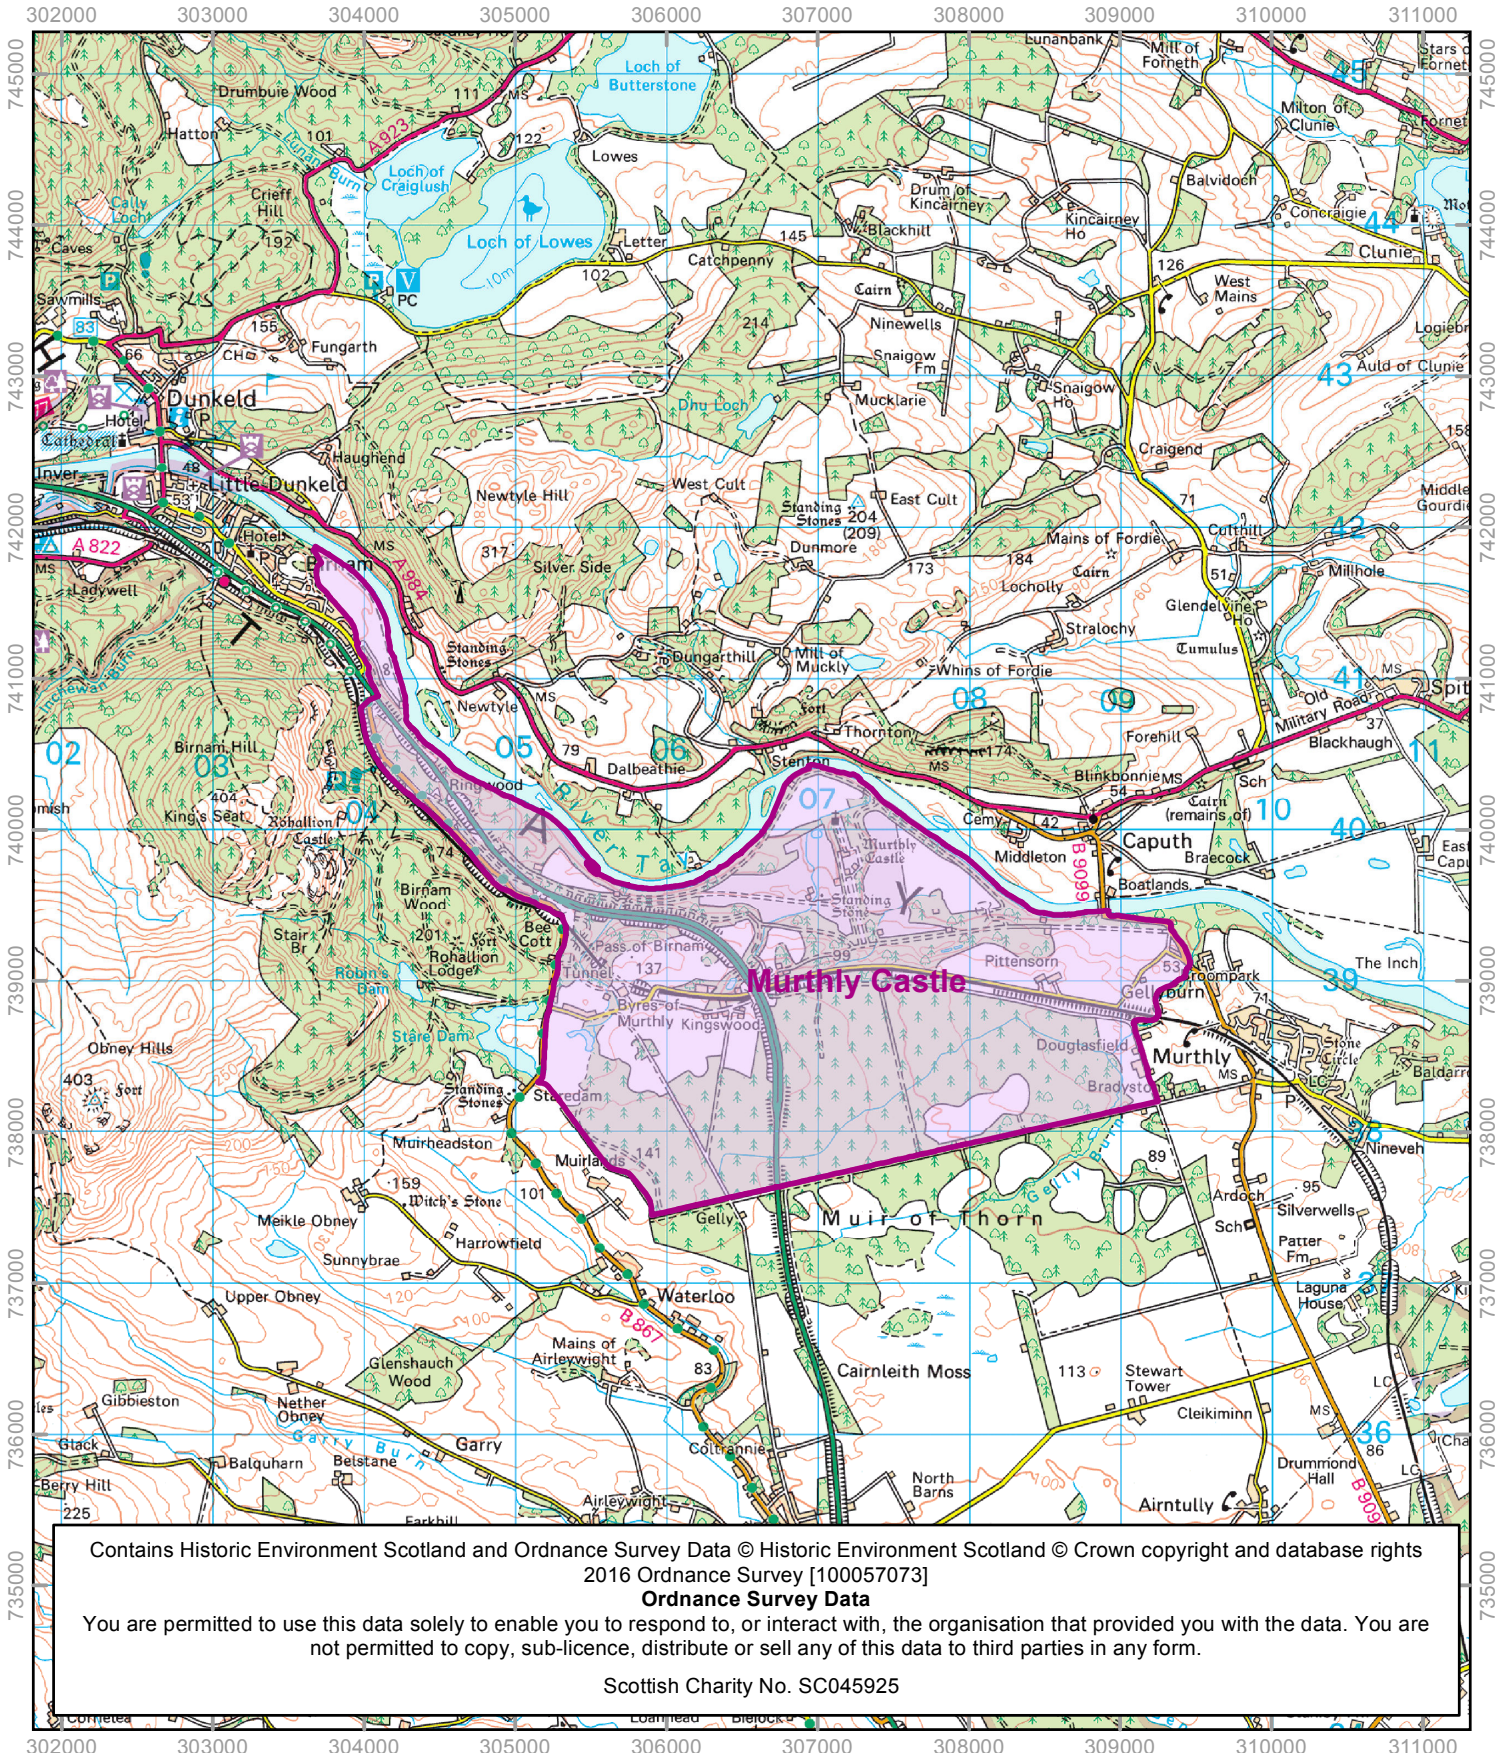

Murthly Castle

Designation Reference: GDL00292

Council: Perth and Kinross

Map Scale: 1:50,000

 Garden and Designed Landscape Boundary

Contains Historic Environment Scotland and Ordnance Survey Data © Historic Environment Scotland © Crown copyright and database rights
2016 Ordnance Survey [100057073]
Ordnance Survey Data
You are permitted to use this data solely to enable you to respond to, or interact with, the organisation that provided you with the data. You are not permitted to copy, sub-licence, distribute or sell any of this data to third parties in any form.
Scottish Charity No. SC045925