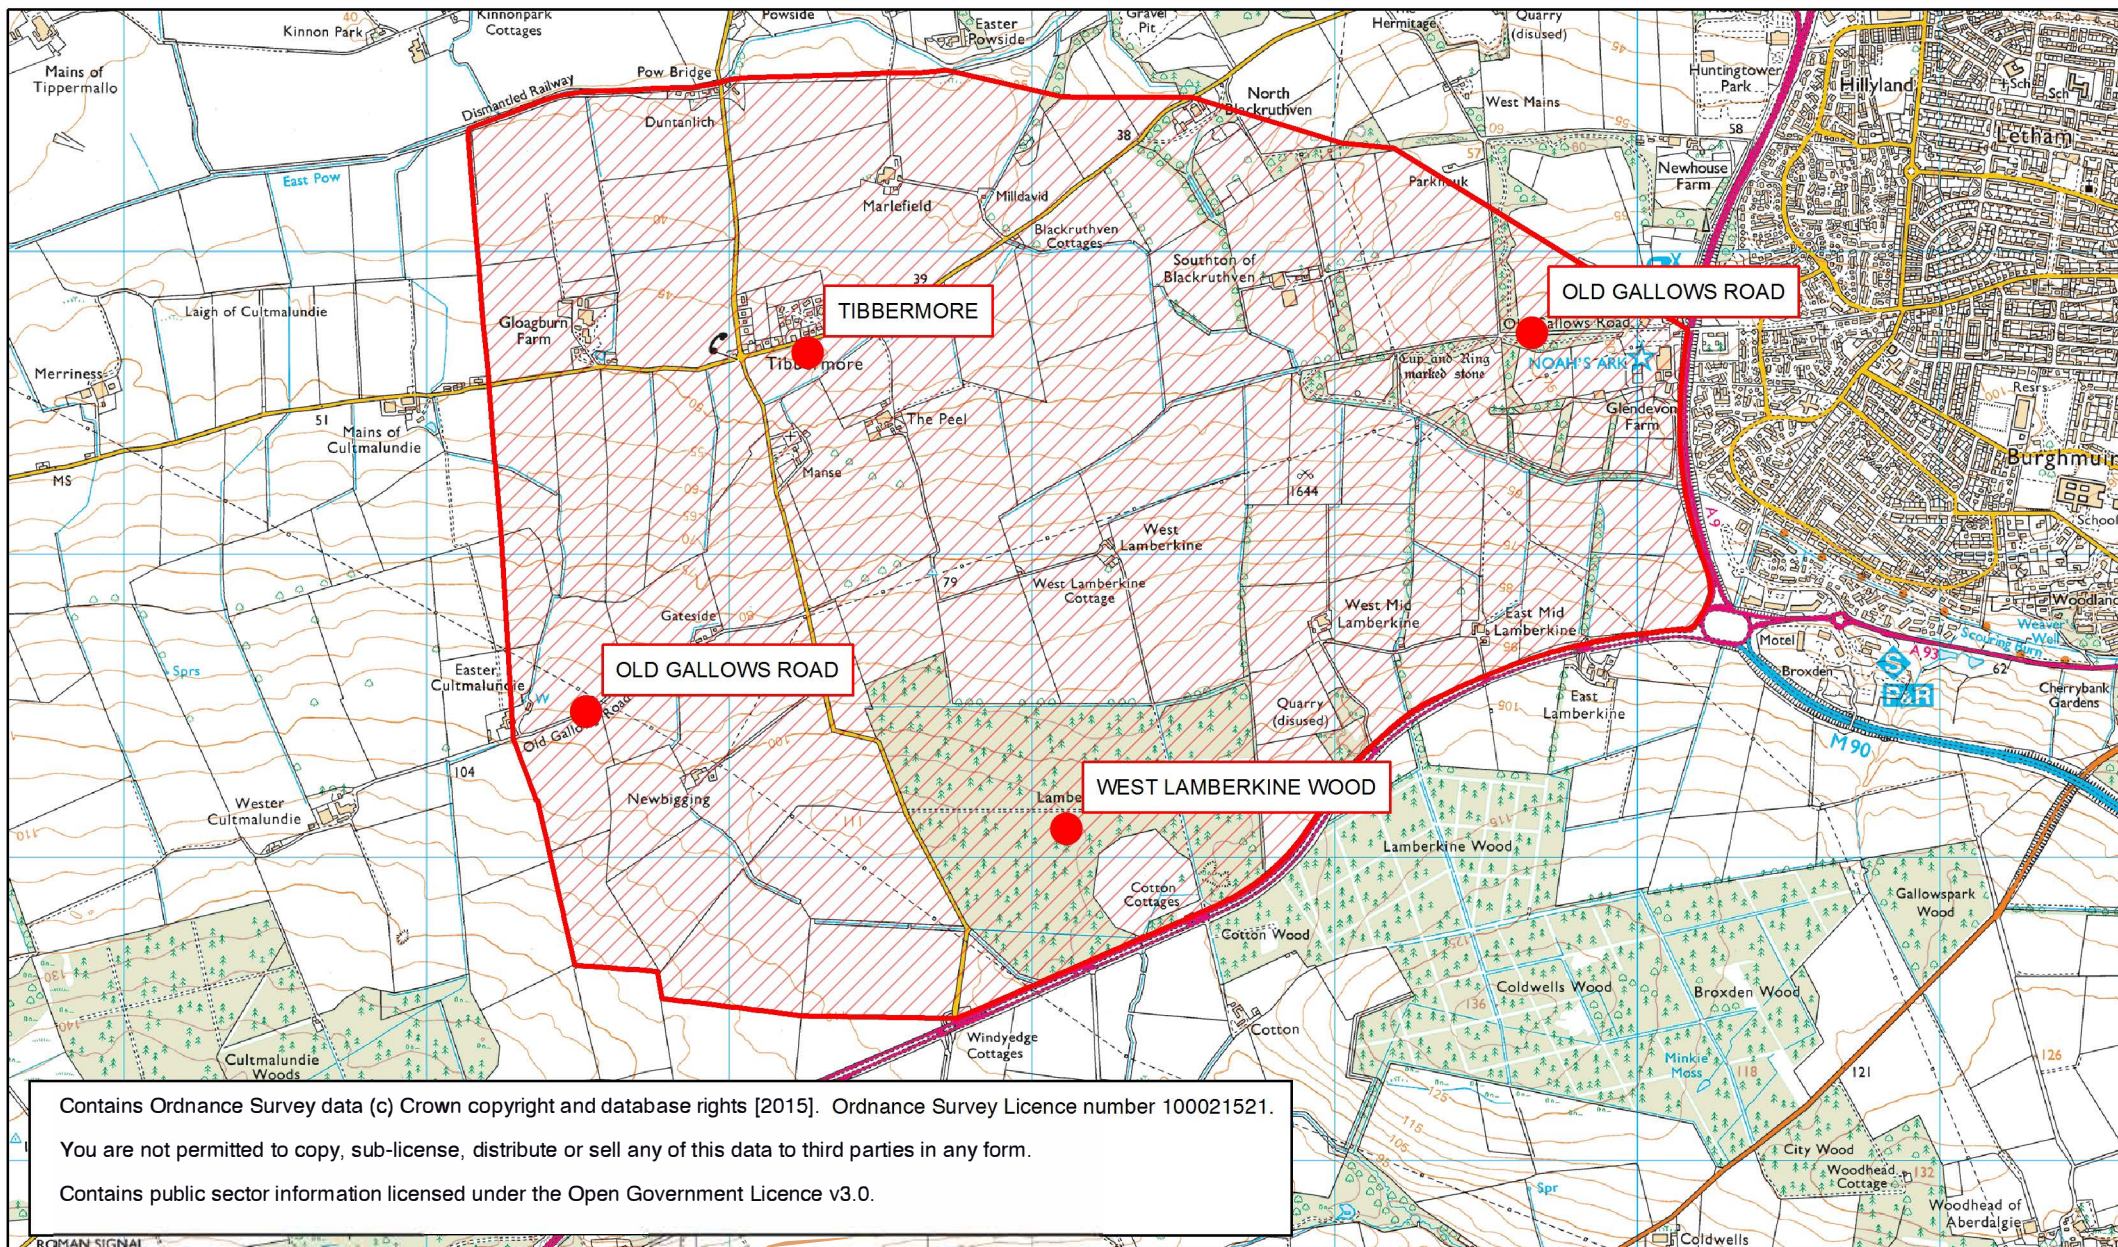

724600

724000

723400

722800

722200

721600

721000

Contains Ordnance Survey data (c) Crown copyright and database rights [2015]. Ordnance Survey Licence number 100021521.
You are not permitted to copy, sub-license, distribute or sell any of this data to third parties in any form.
Contains public sector information licensed under the Open Government Licence v3.0.

 Inventory of Historic Battlefields boundary

0 500 1,000
Meters

The Inventory of Historic Battlefields - Deployments

Tippermuir

1 September 1644

Local Authority: Perth and Kinross

HISTORIC ENVIRONMENT SCOTLAND

ÀRAINNEACHD EACHDRAIDHEIL ALBA

Contains Ordnance Survey data (c) Crown copyright and database rights [2015]. Ordnance Survey Licence number 100021521.
You are not permitted to copy, sub-license, distribute or sell any of this data to third parties in any form.
Contains public sector information licensed under the Open Government Licence v3.0.