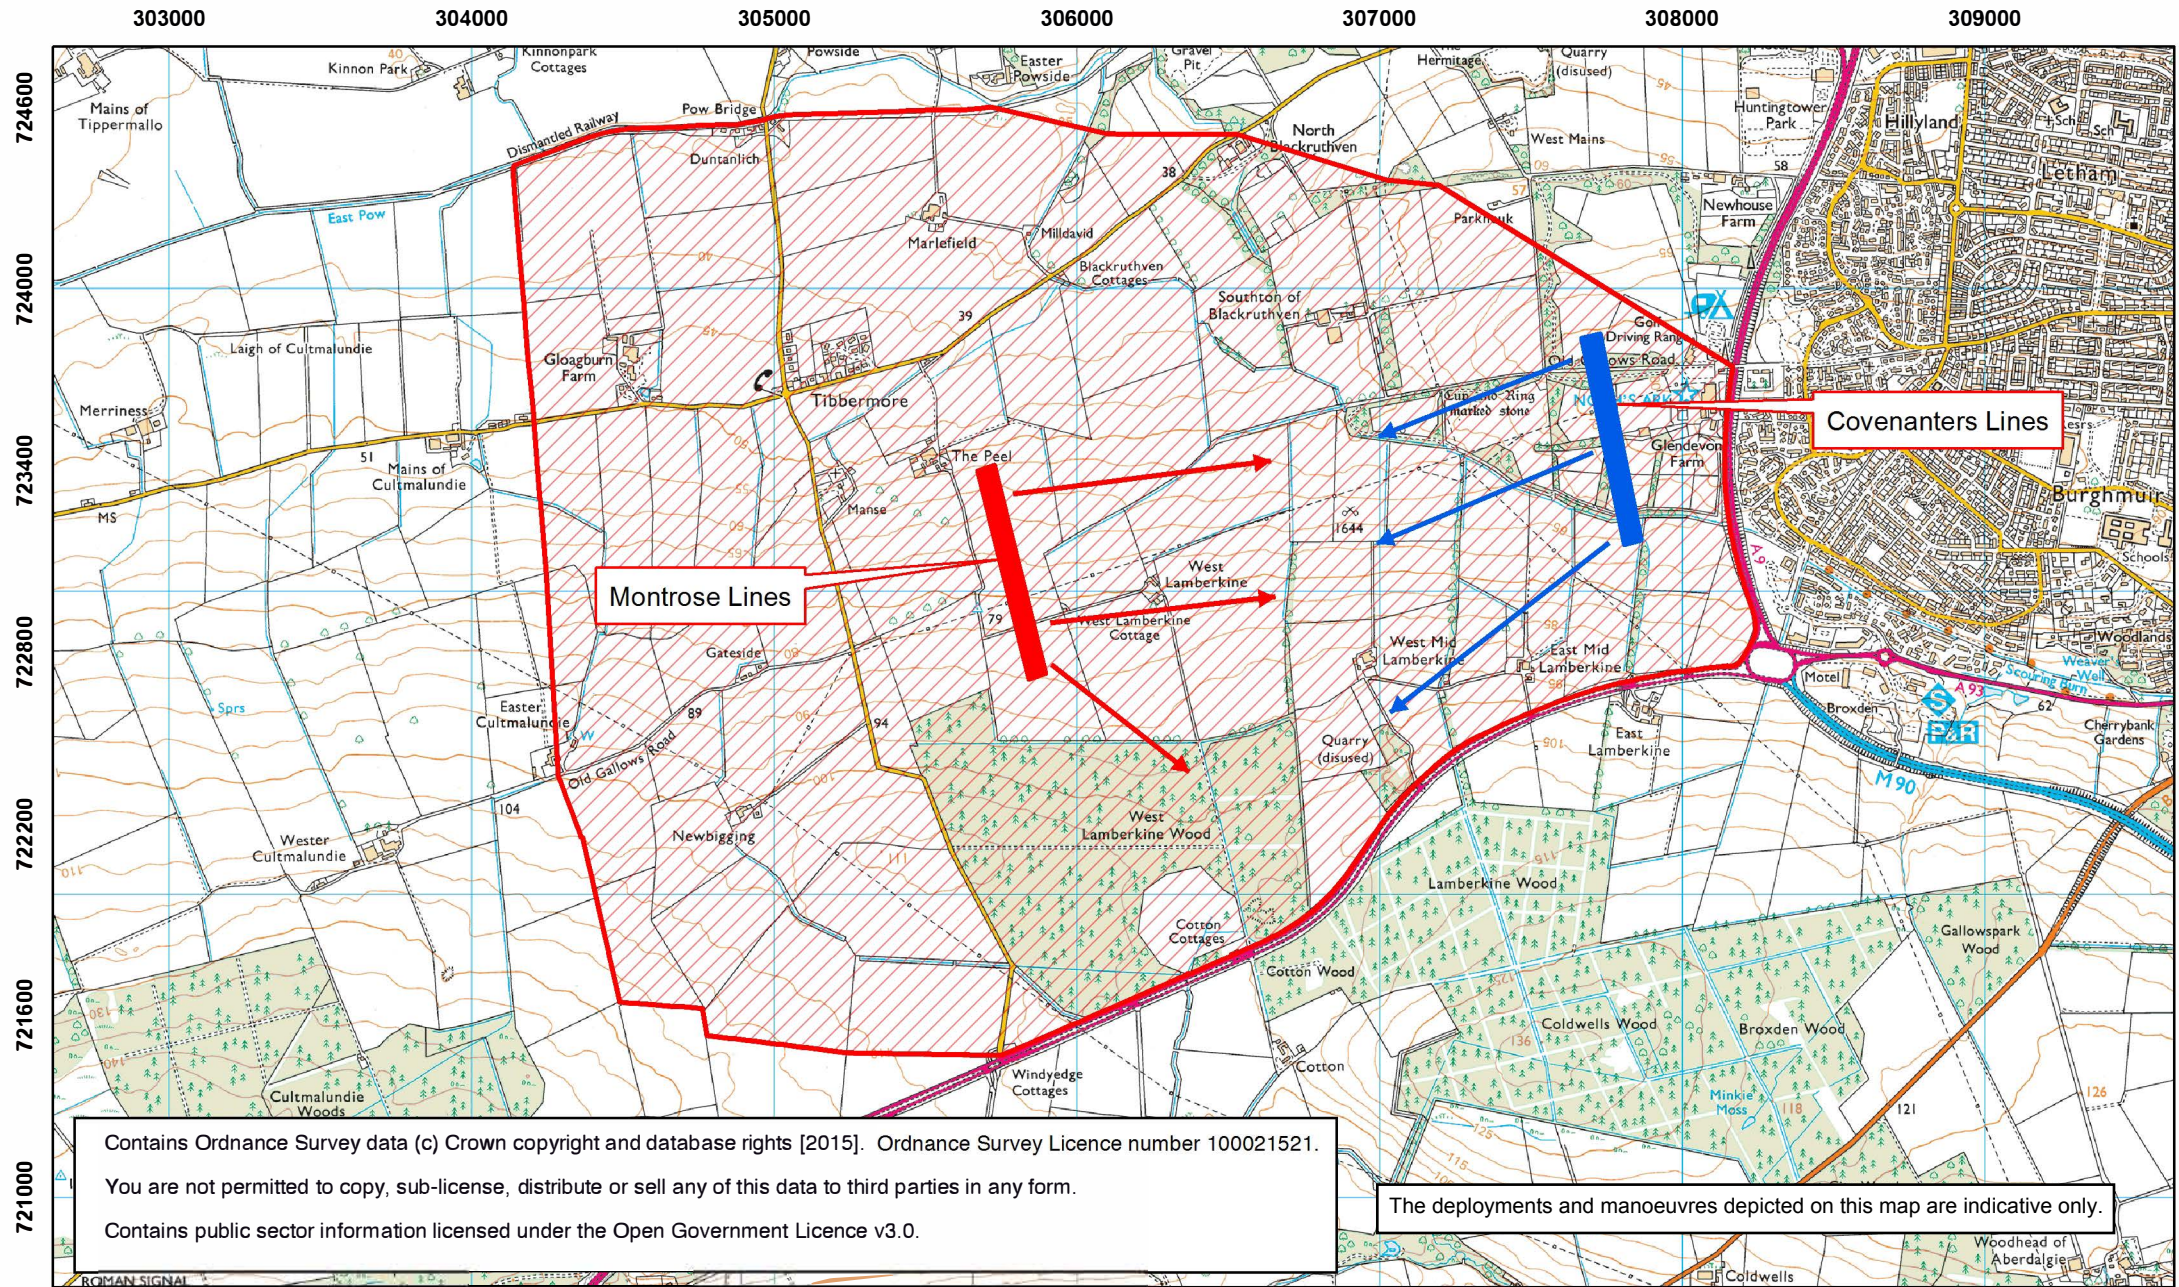

724600

724000

723400

722800

722200

721600

721000

Contains Ordnance Survey data (c) Crown copyright and database rights [2015]. Ordnance Survey Licence number 100021521.
You are not permitted to copy, sub-license, distribute or sell any of this data to third parties in any form.
Contains public sector information licensed under the Open Government Licence v3.0.

 Inventory of Historic Battlefields boundary

0 500 1,000
Meters

The Inventory of Historic Battlefields - Deployments

Tippermuir

1 September 1644

Local Authority: Perth and Kinross

HISTORIC ENVIRONMENT SCOTLAND

ÀRAINNEACHD EACHDRAIDHEIL ALBA

Contains Ordnance Survey data (c) Crown copyright and database rights [2015]. Ordnance Survey Licence number 100021521.
You are not permitted to copy, sub-license, distribute or sell any of this data to third parties in any form.
Contains public sector information licensed under the Open Government Licence v3.0.

The deployments and manoeuvres depicted on this map are indicative only.

 Inventory of Historic Battlefields boundary  Montrose movements
 Covenanters movements