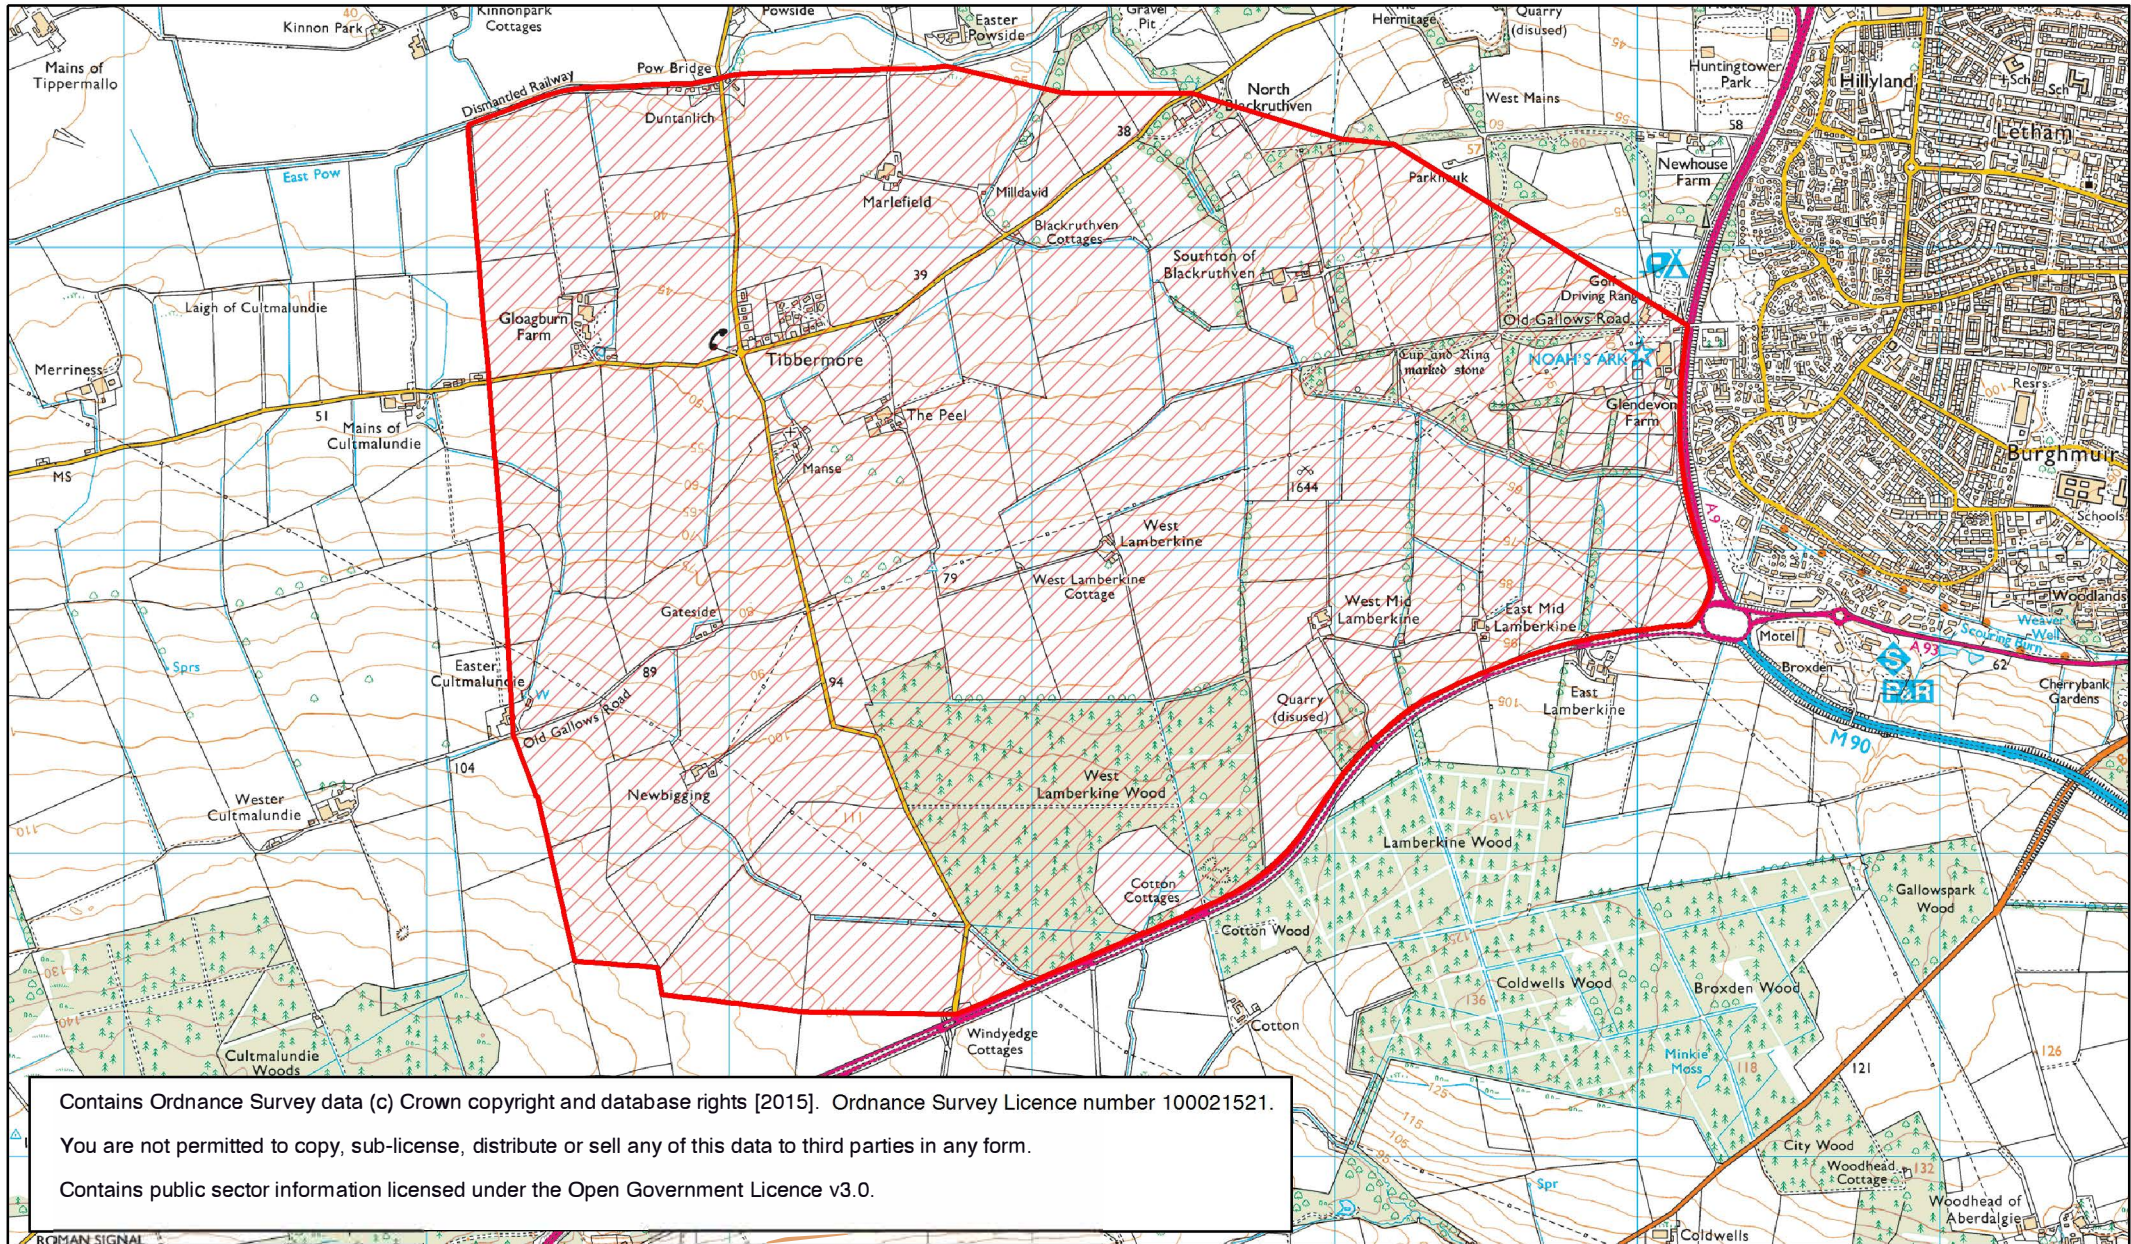

The Inventory of Historic Battlefields - Boundary

Tippermuir

1 September 1644

Local Authority: Perth and Kinross

HISTORIC ENVIRONMENT SCOTLAND

ÀRAINNEACHD EACHDRAIDHEIL ALBA

303000 304000 305000 306000 307000 308000 309000

724600

724000

723400

722800

722200

721600

721000

Contains Ordnance Survey data (c) Crown copyright and database rights [2015]. Ordnance Survey Licence number 100021521.

724600

724000

723400

722800

722200

721600

721000

Contains Ordnance Survey data (c) Crown copyright and database rights [2015]. Ordnance Survey Licence number 100021521.
You are not permitted to copy, sub-license, distribute or sell any of this data to third parties in any form.
Contains public sector information licensed under the Open Government Licence v3.0.