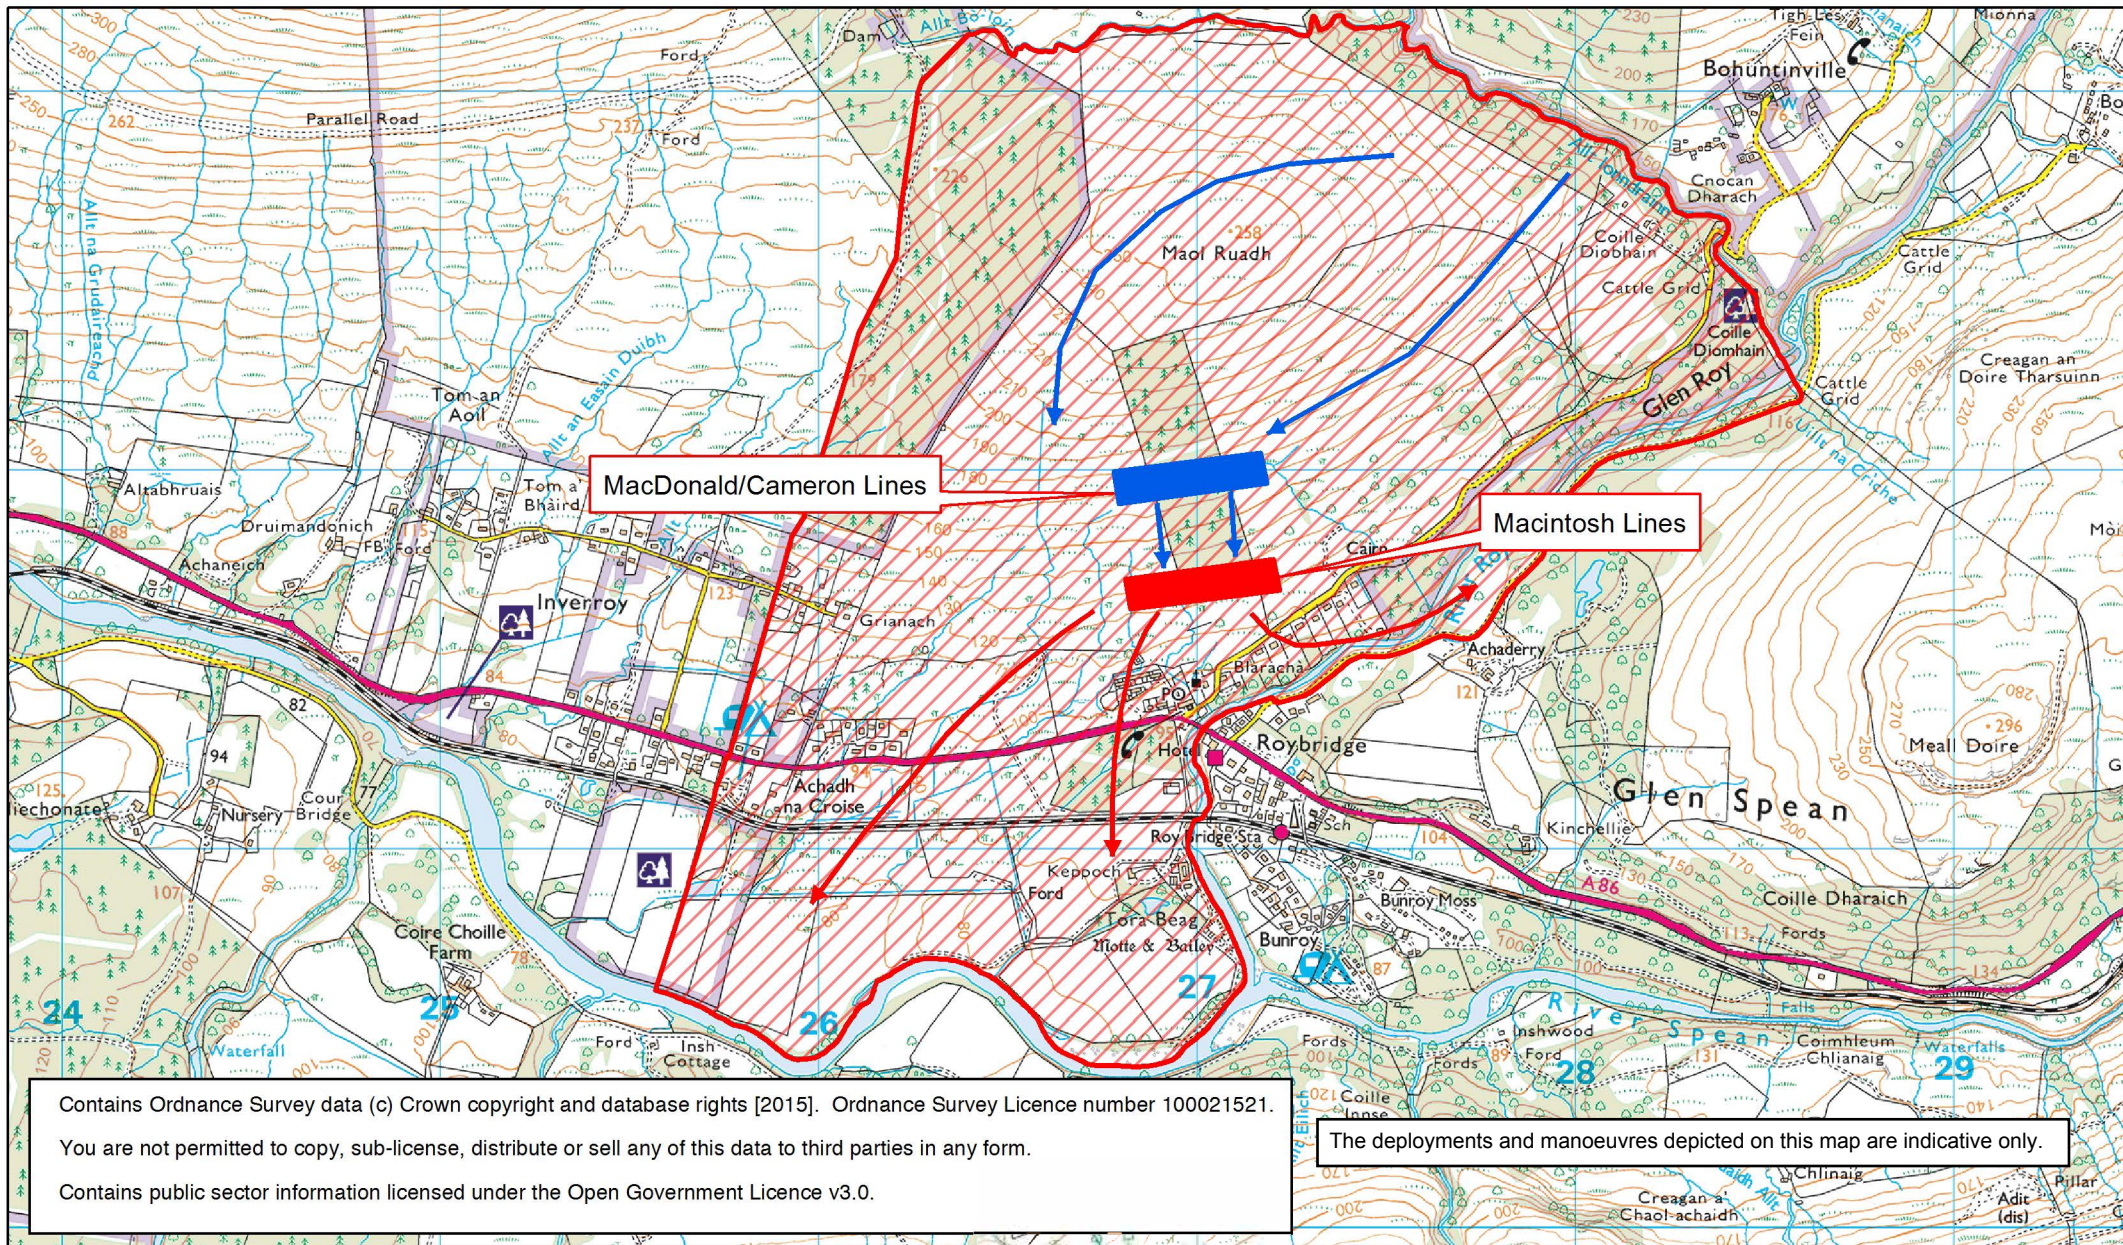

 Inventory of Historic Battlefields boundary

# The Inventory of Historic Battlefields - Deployments

Mulroy

4 August 1688

Local Authority: Highland

HISTORIC ENVIRONMENT SCOTLAND

ÀRAINNEACHD EACHDRAIDHEIL ALBA

224000 225000 226000 227000 228000 229000

782800  
782200  
781600  
781000  
780400