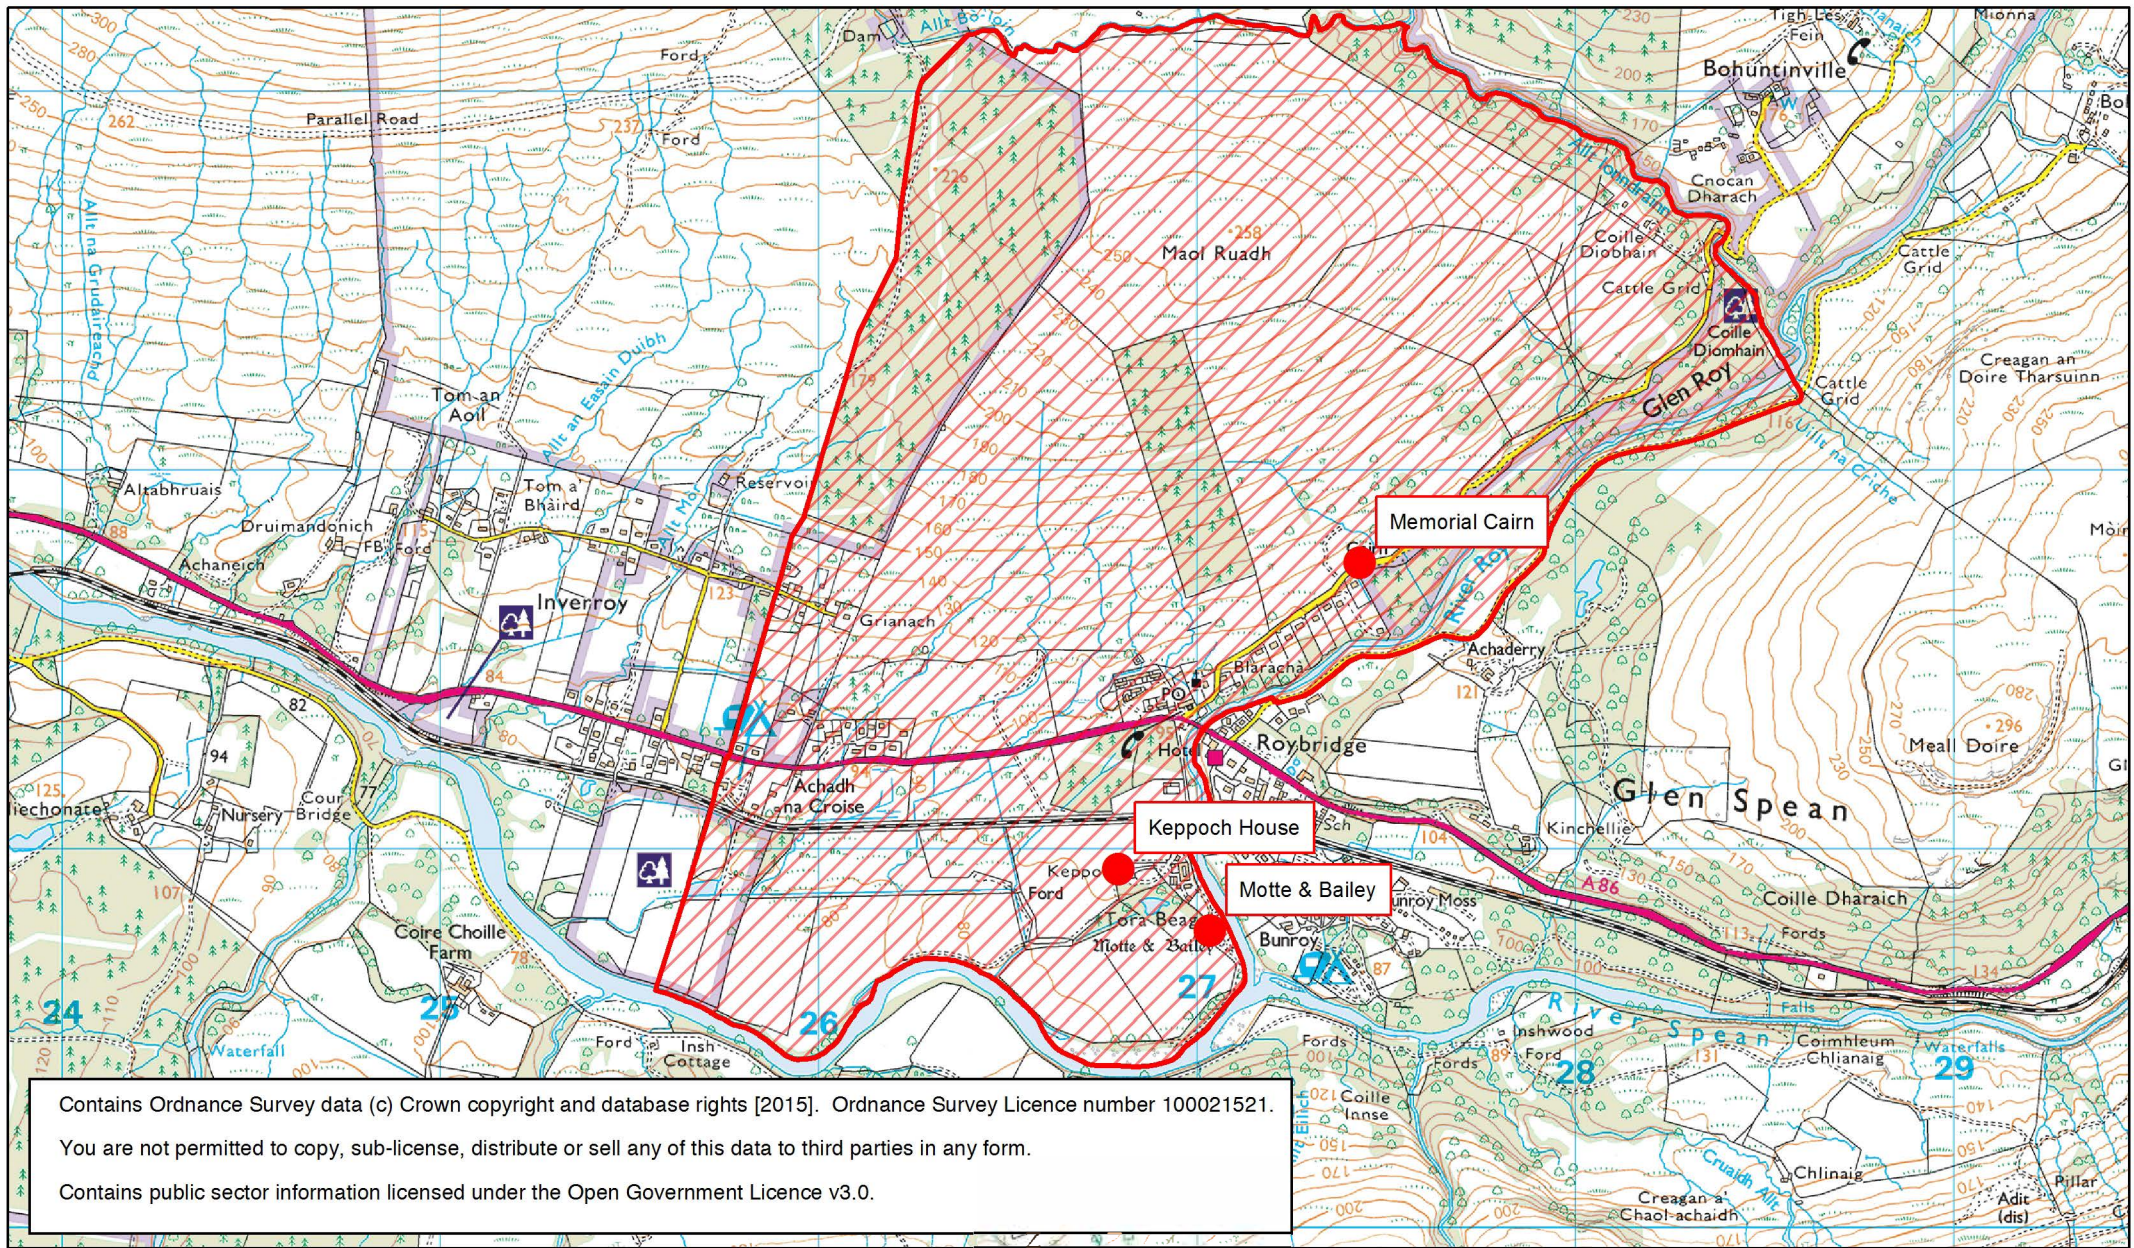

782800  
782200  
781600  
781000  
780400

Contains Ordnance Survey data (c) Crown copyright and database rights [2015]. Ordnance Survey Licence number 100021521.  
You are not permitted to copy, sub-license, distribute or sell any of this data to third parties in any form.  
Contains public sector information licensed under the Open Government Licence v3.0.

 Inventory of Historic Battlefields boundary