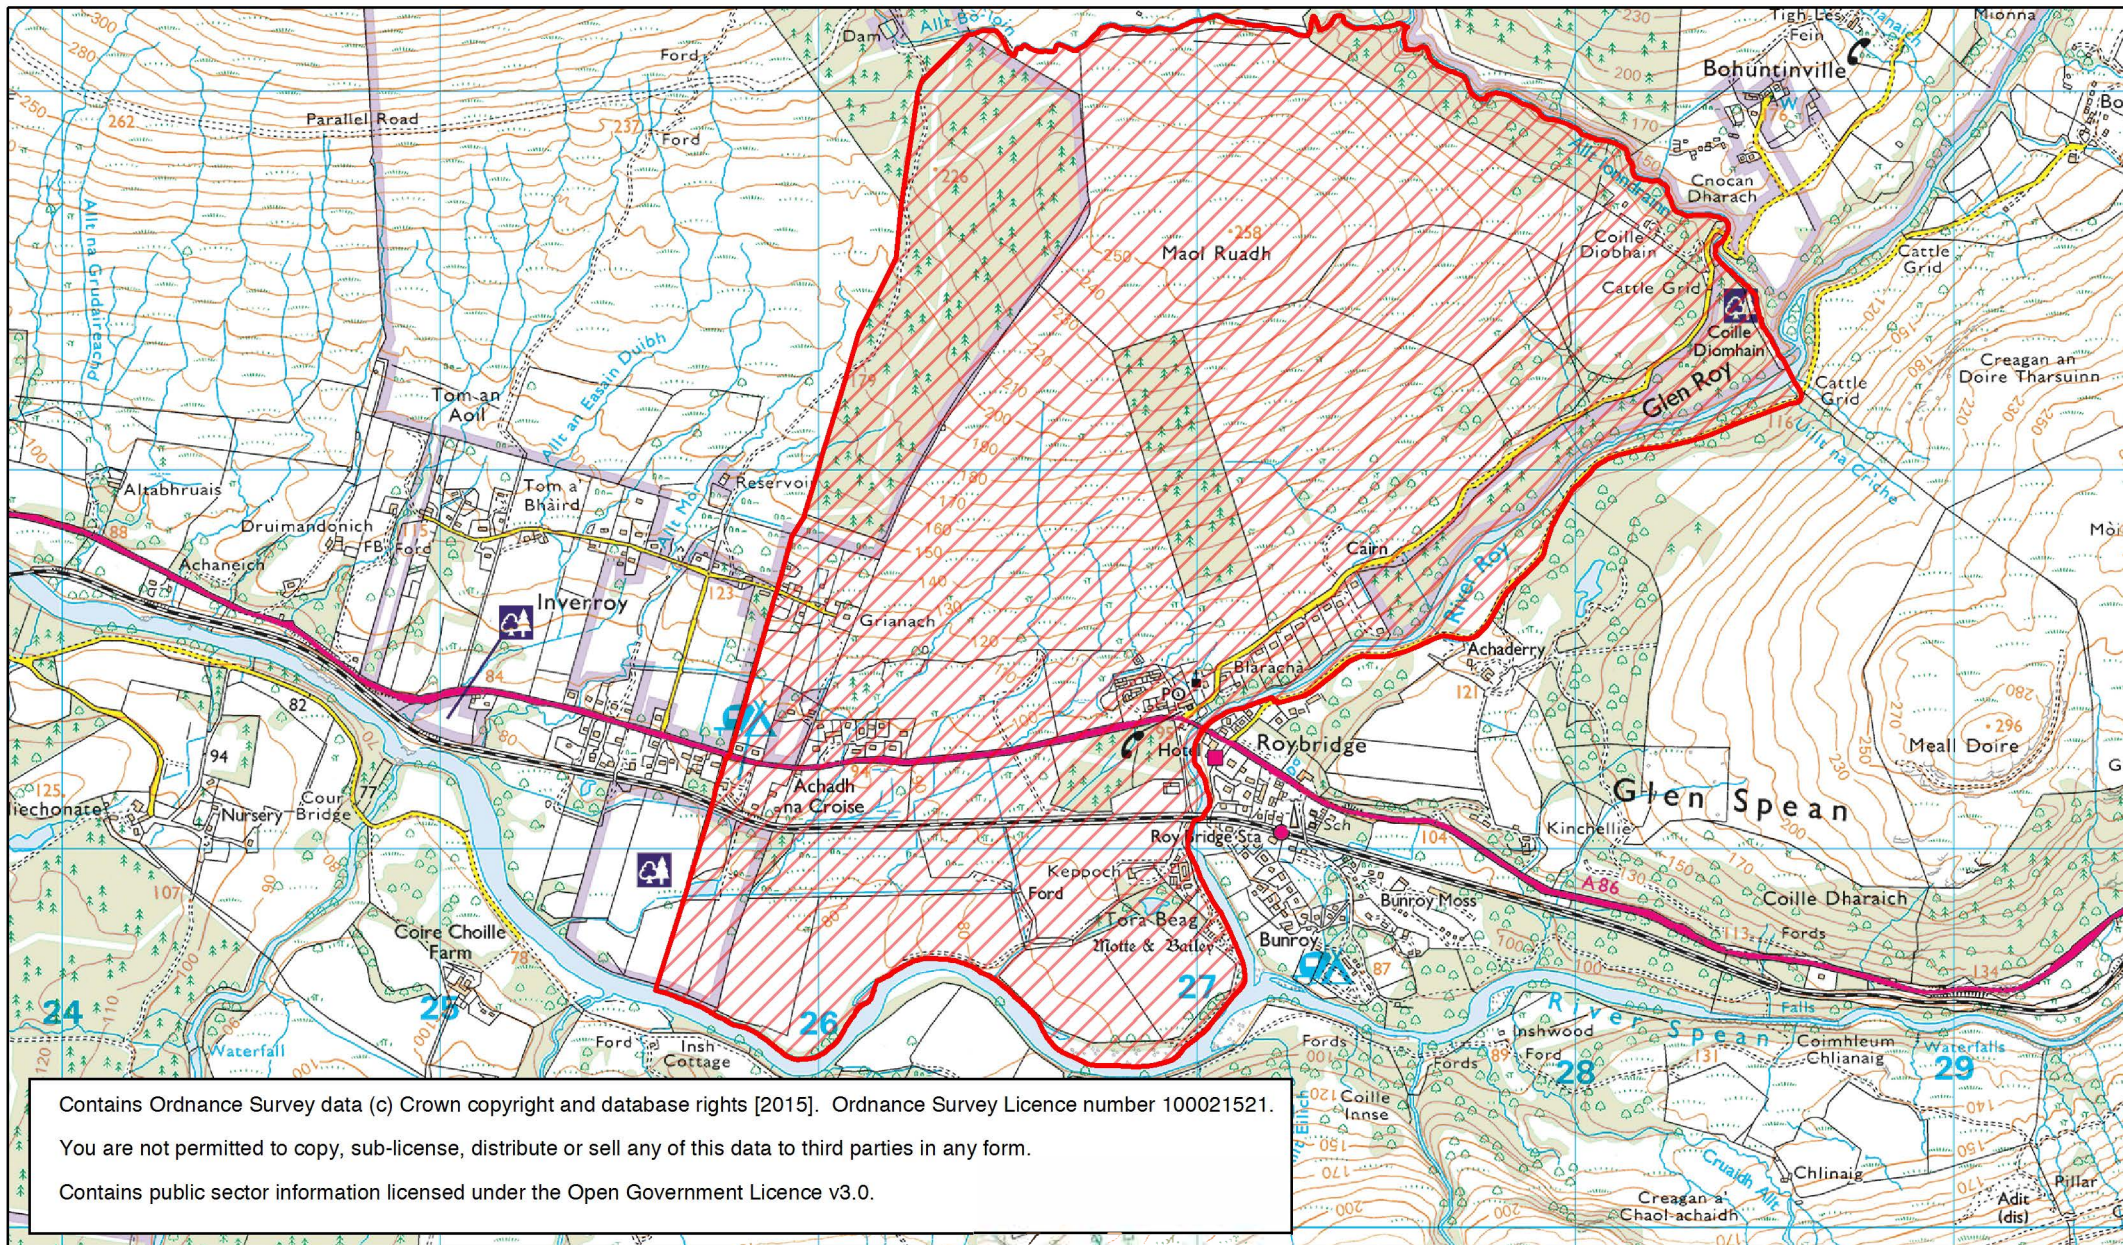

# The Inventory of Historic Battlefields - Boundary

Mulroy

4 August 1688

Local Authority: Highland

HISTORIC ENVIRONMENT SCOTLAND

ÀRAINNEACHD EACHDRAIDHEIL ALBA

224000 225000 226000 227000 228000 229000

782800  
782200  
781600  
781000  
780400

Contains Ordnance Survey data (c) Crown copyright and database rights [2015]. Ordnance Survey Licence number 100021521.  
You are not permitted to copy, sub-license, distribute or sell any of this data to third parties in any form.  
Contains public sector information licensed under the Open Government Licence v3.0.

 Inventory of Historic Battlefields boundary

The deployments and manoeuvres depicted on this map are indicative only.

Inventory of Historic Battlefields boundary MacDonald/Cameron Movement Macintosh Movement