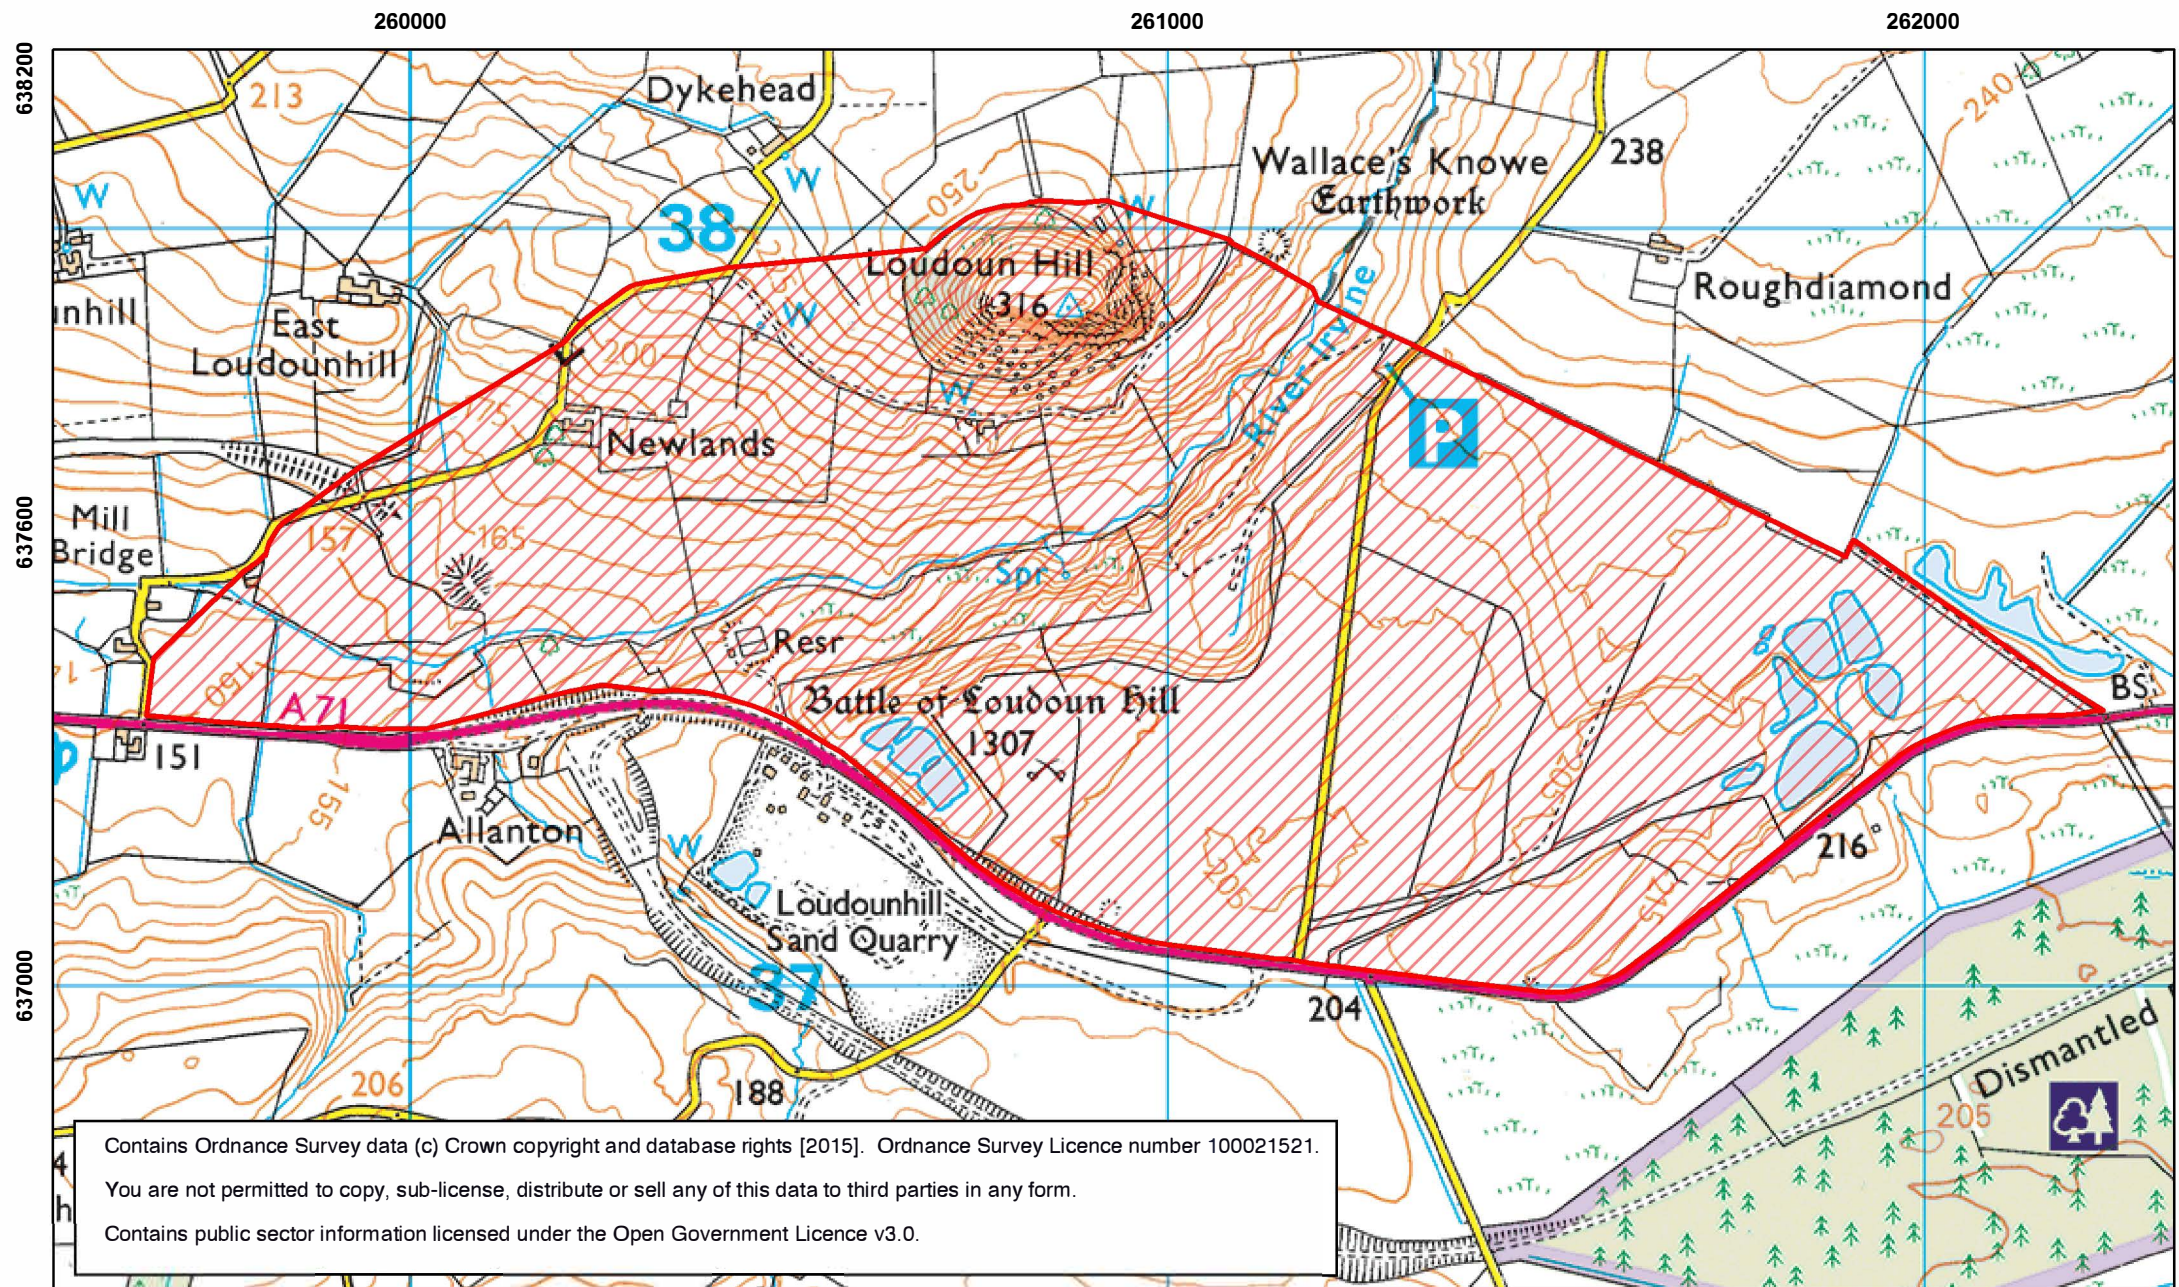

# The Inventory of Historic Battlefields - Boundary

Loudoun Hill

10 May 1307

Local Authority: East Ayrshire

HISTORIC  
ENVIRONMENT  
SCOTLAND

ÀRAINNEACHD  
EACHDRAIDHEIL  
ALBA

 Inventory of Historic Battlefields boundary

0 500 1,000  
Meters 

# The Inventory of Historic Battlefields - Features

Loudoun Hill

10 May 1307

Local Authority: East Ayrshire

HISTORIC ENVIRONMENT SCOTLAND

ÀRAINNEACHD EACHDRAIDHEIL ALBA

 Inventory of Historic Battlefields boundary