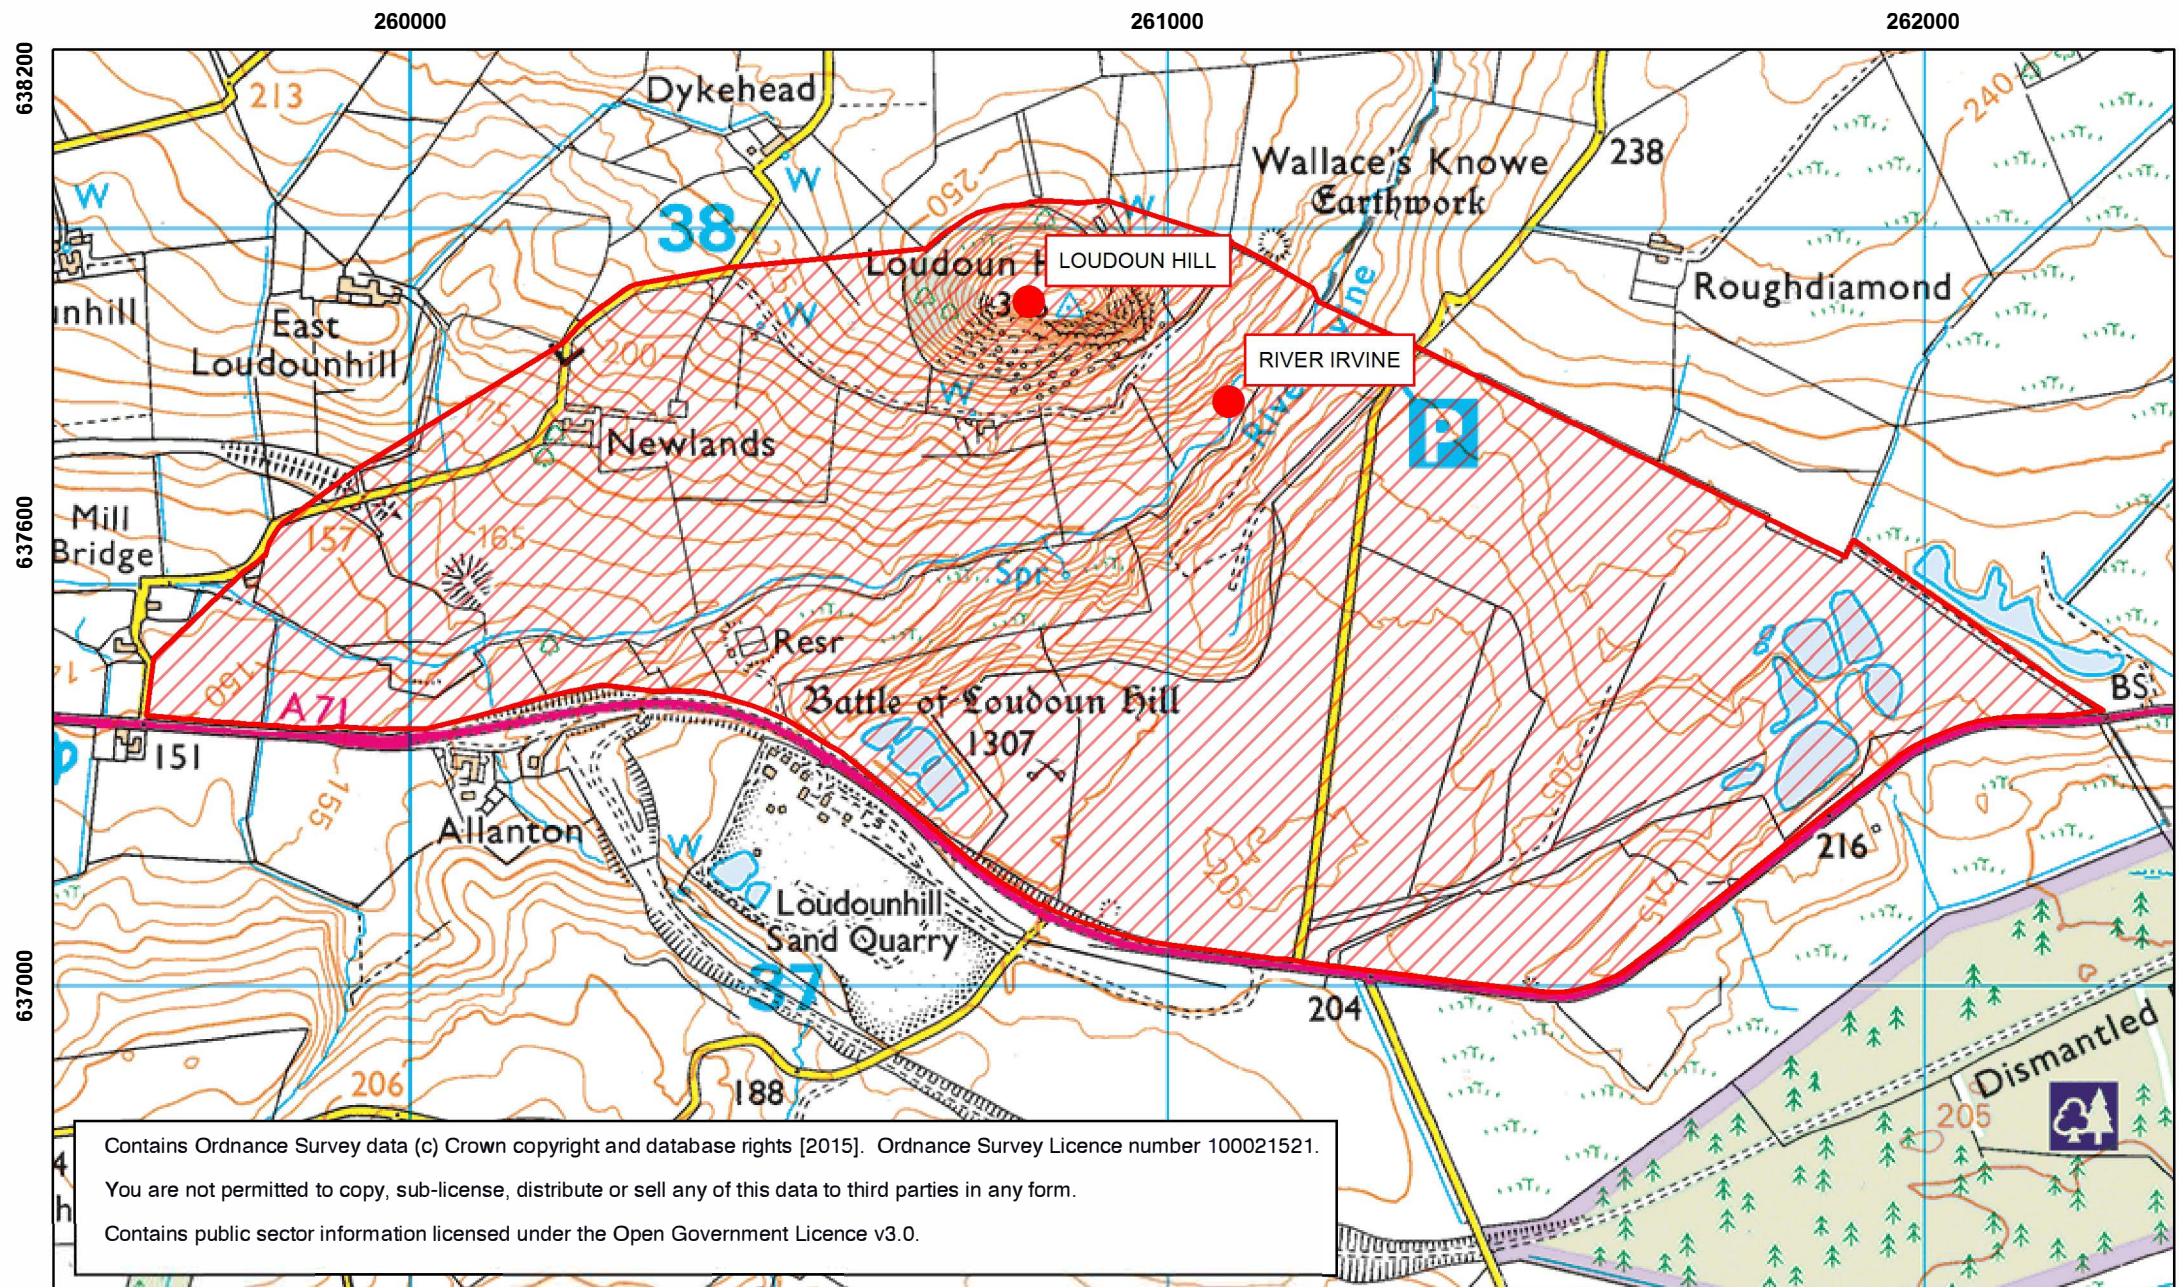

# The Inventory of Historic Battlefields - Boundary

Loudoun Hill

10 May 1307

Local Authority: East Ayrshire

HISTORIC  
ENVIRONMENT  
SCOTLAND

ÀRAINNEACHD  
EACHDRAIDHEIL  
ALBA

 Inventory of Historic Battlefields boundary

# The Inventory of Historic Battlefields - Features

Loudoun Hill

10 May 1307

Local Authority: East Ayrshire

HISTORIC ENVIRONMENT SCOTLAND

ÀRAINNEACHD EACHDRAIDHEIL ALBA

 Inventory of Historic Battlefields boundary