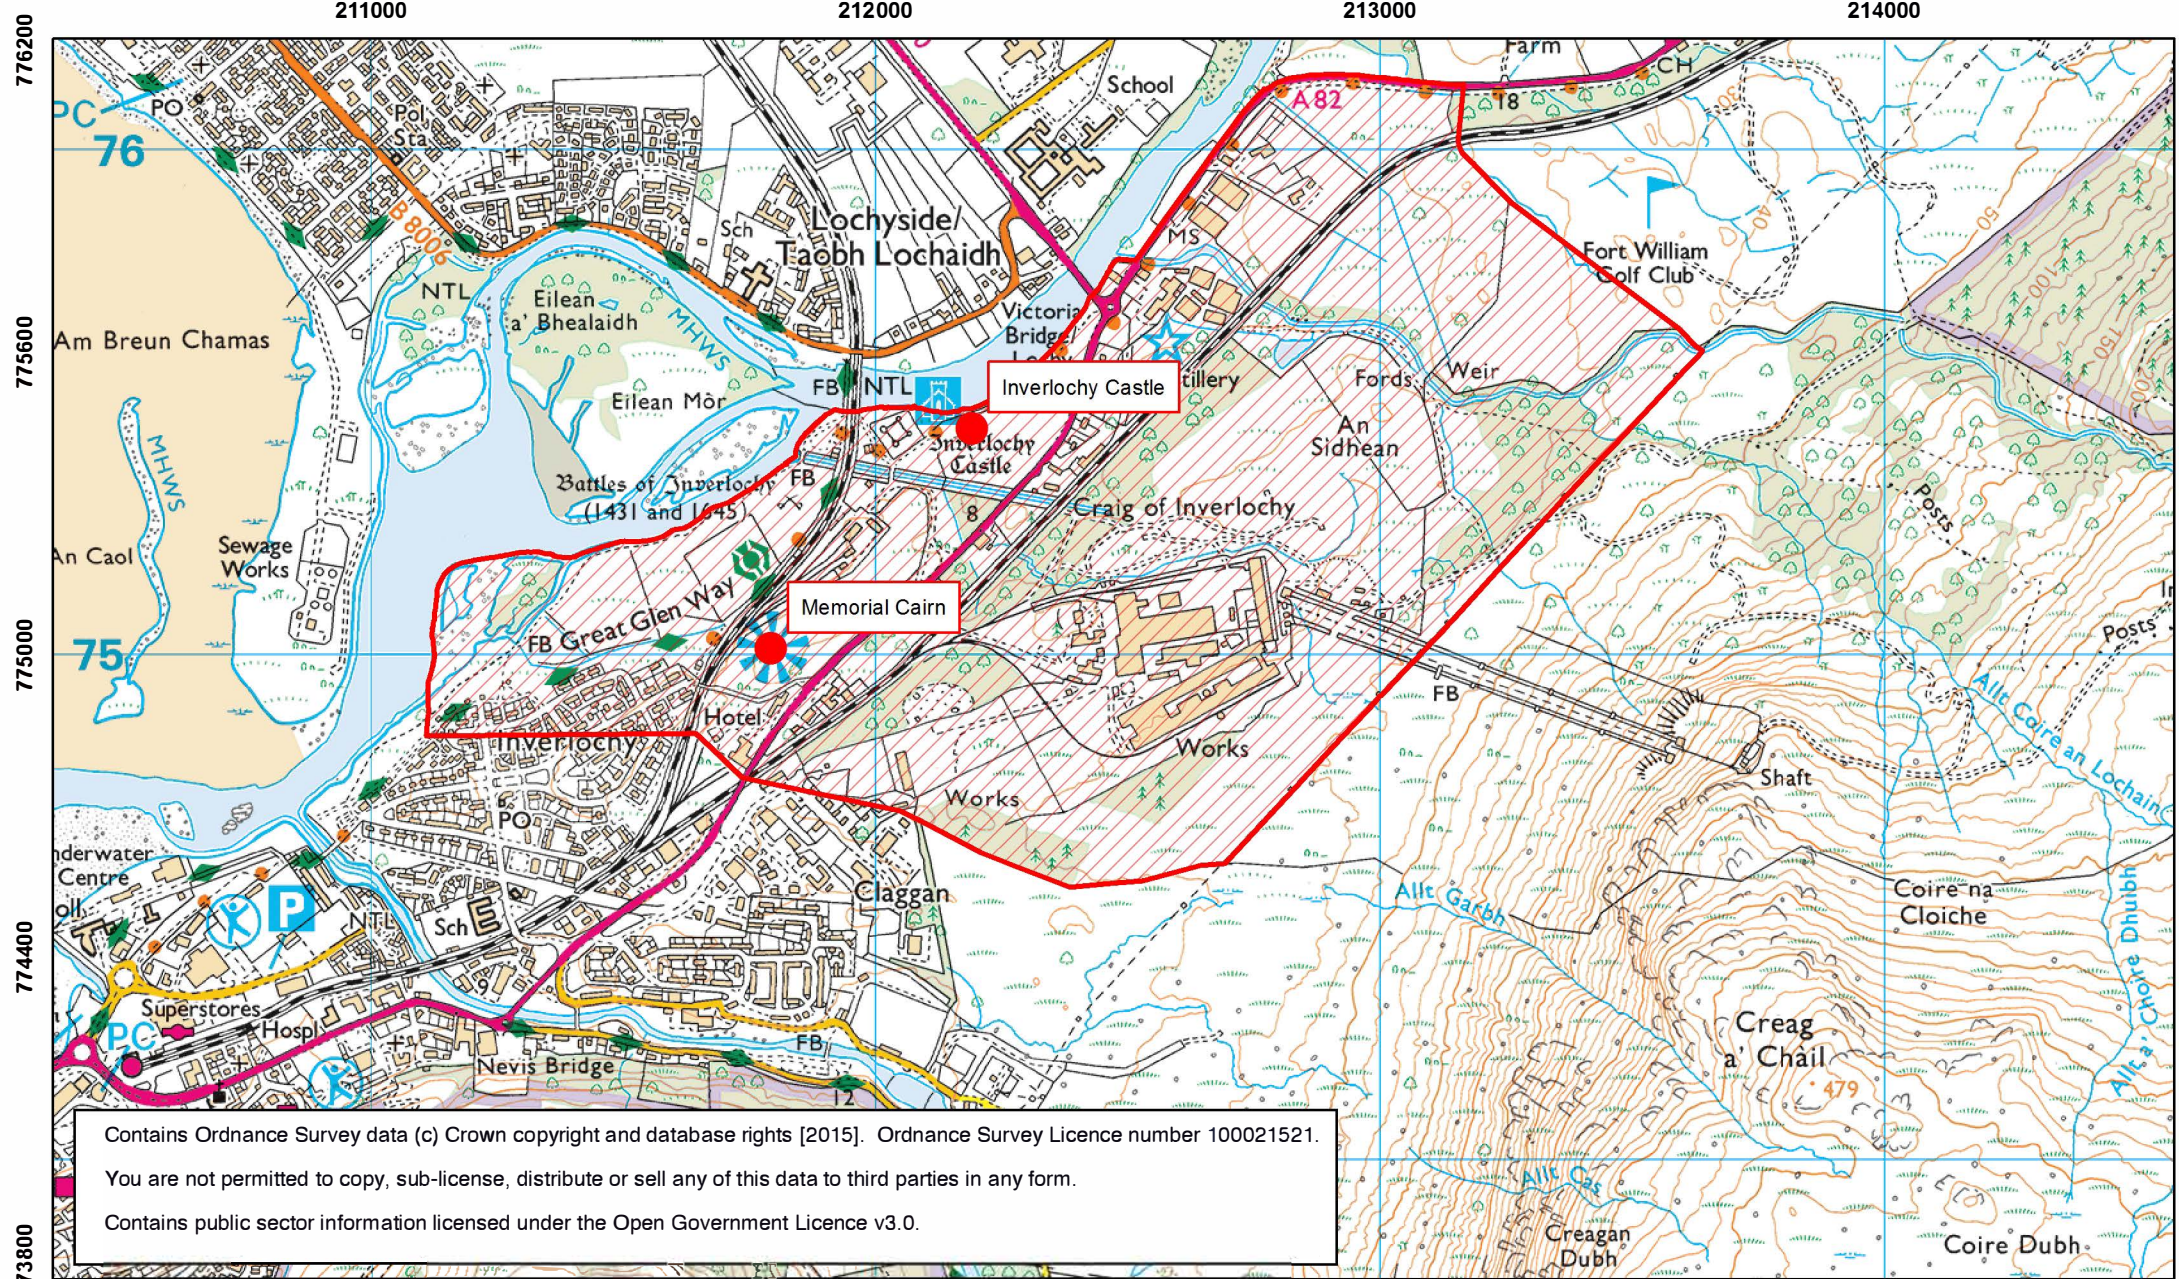

# The Inventory of Historic Battlefields - Boundary

Inverlochy II

2 February 1645

Local Authority: Highland

HISTORIC ENVIRONMENT SCOTLAND

ÀRAINNEACHD EACHDRAIDHEIL ALBA

Contains Ordnance Survey data (c) Crown copyright and database rights [2015]. Ordnance Survey Licence number 100021521.  
You are not permitted to copy, sub-license, distribute or sell any of this data to third parties in any form.  
Contains public sector information licensed under the Open Government Licence v3.0.

 Inventory of Historic Battlefields boundary

# The Inventory of Historic Battlefields - Features

Inverlochy II

2 February 1645

Local Authority: Highland

HISTORIC ENVIRONMENT SCOTLAND

ÀRAINNEACHD EACHDRAIDHEIL ALBA

Contains Ordnance Survey data (c) Crown copyright and database rights [2015]. Ordnance Survey Licence number 100021521.  
You are not permitted to copy, sub-license, distribute or sell any of this data to third parties in any form.  
Contains public sector information licensed under the Open Government Licence v3.0.