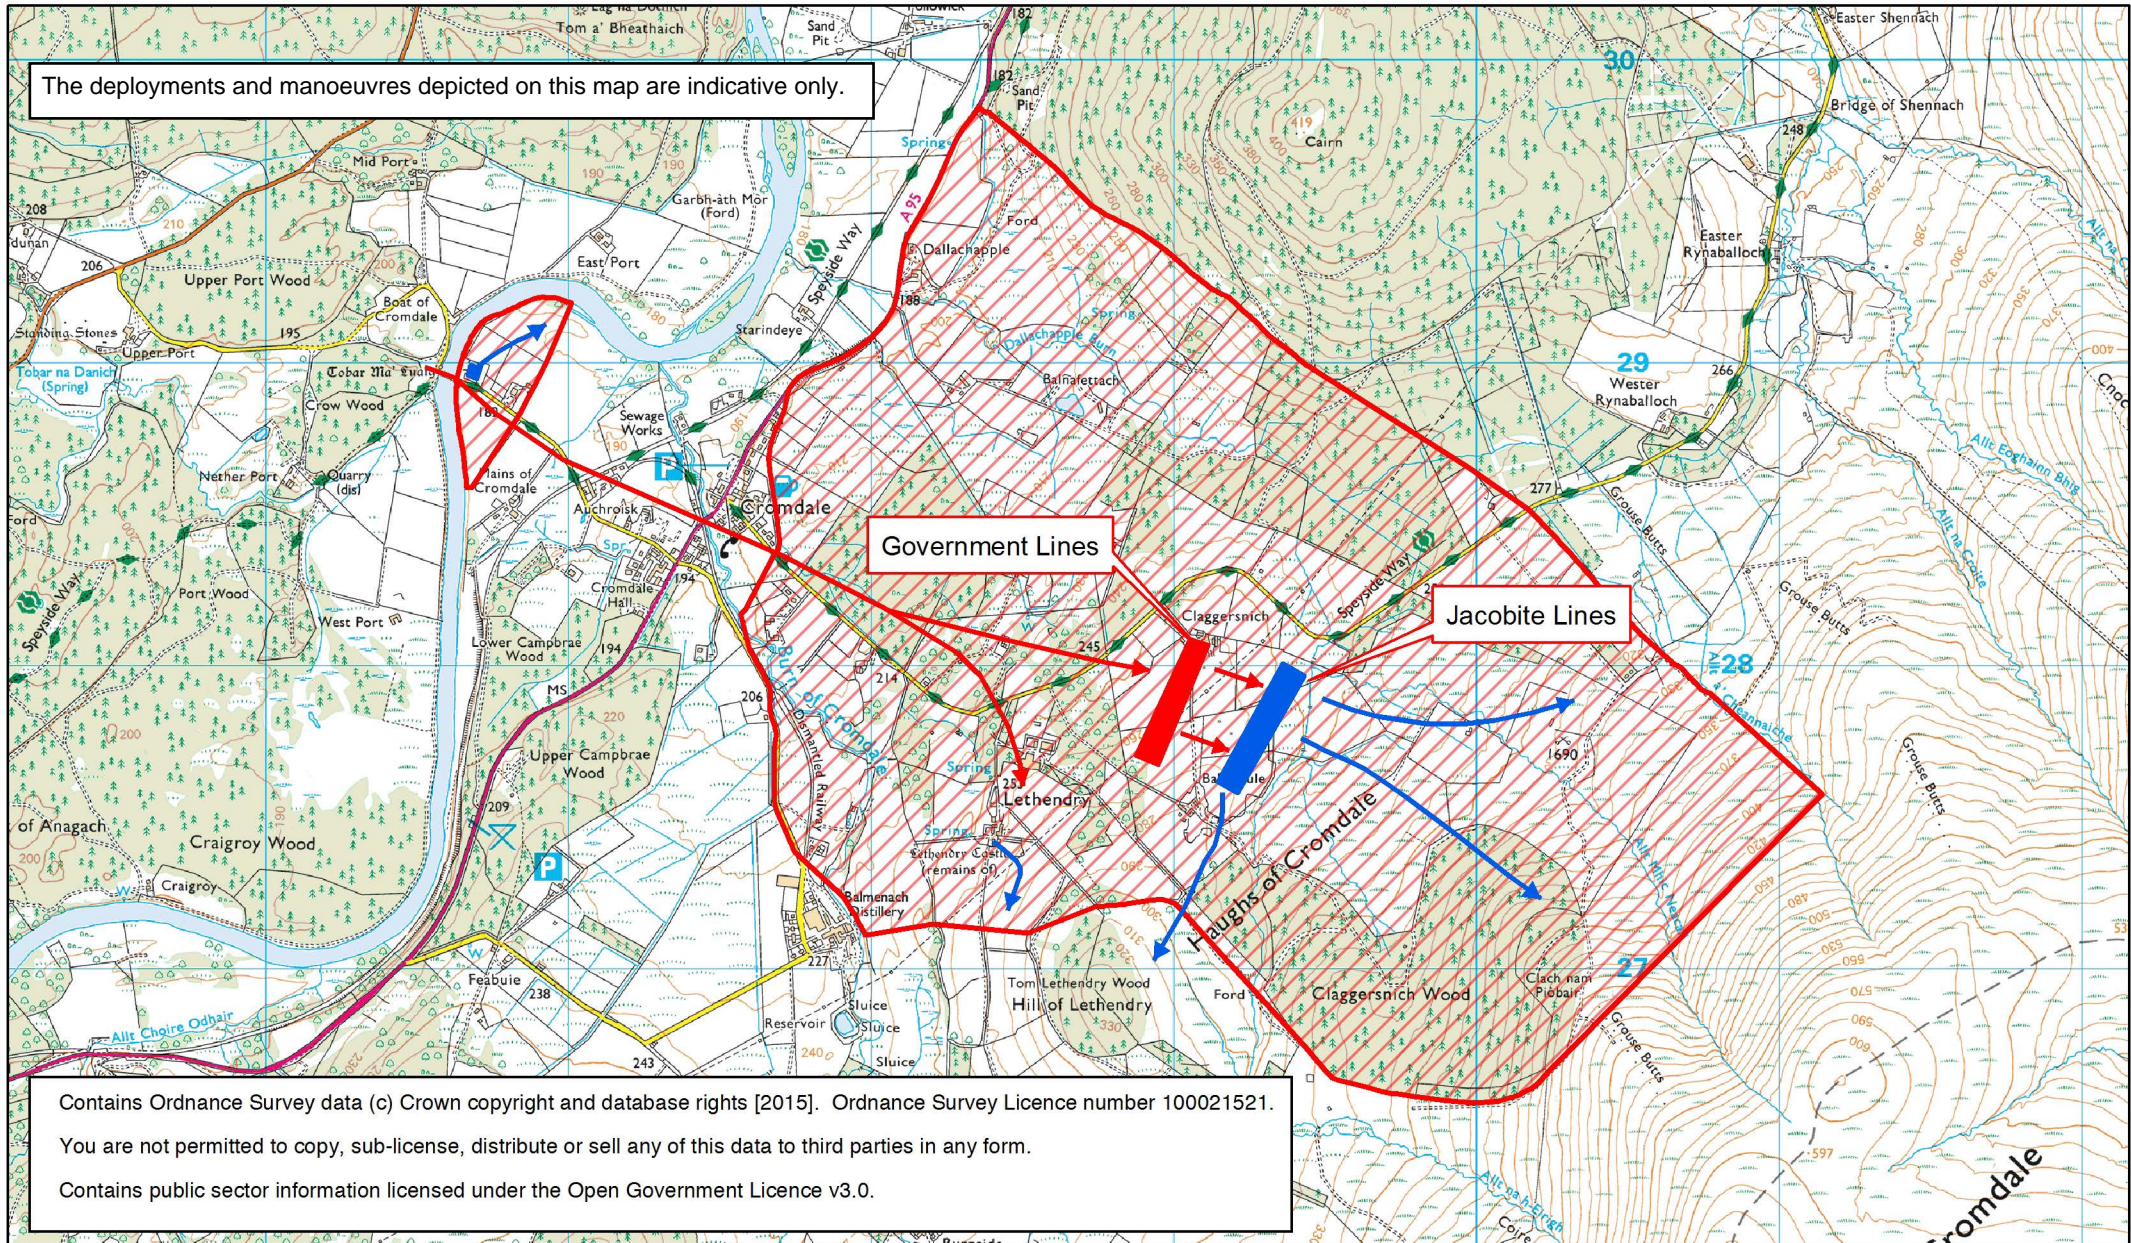

308000

309000

310000

311000

312000

The deployments and manoeuvres depicted on this map are indicative only.

829600  
829000  
828400  
827800  
827200  
826600

Government Lines

Jacobite Lines

Contains Ordnance Survey data (c) Crown copyright and database rights [2015]. Ordnance Survey Licence number 100021521.  
You are not permitted to copy, sub-license, distribute or sell any of this data to third parties in any form.  
Contains public sector information licensed under the Open Government Licence v3.0.