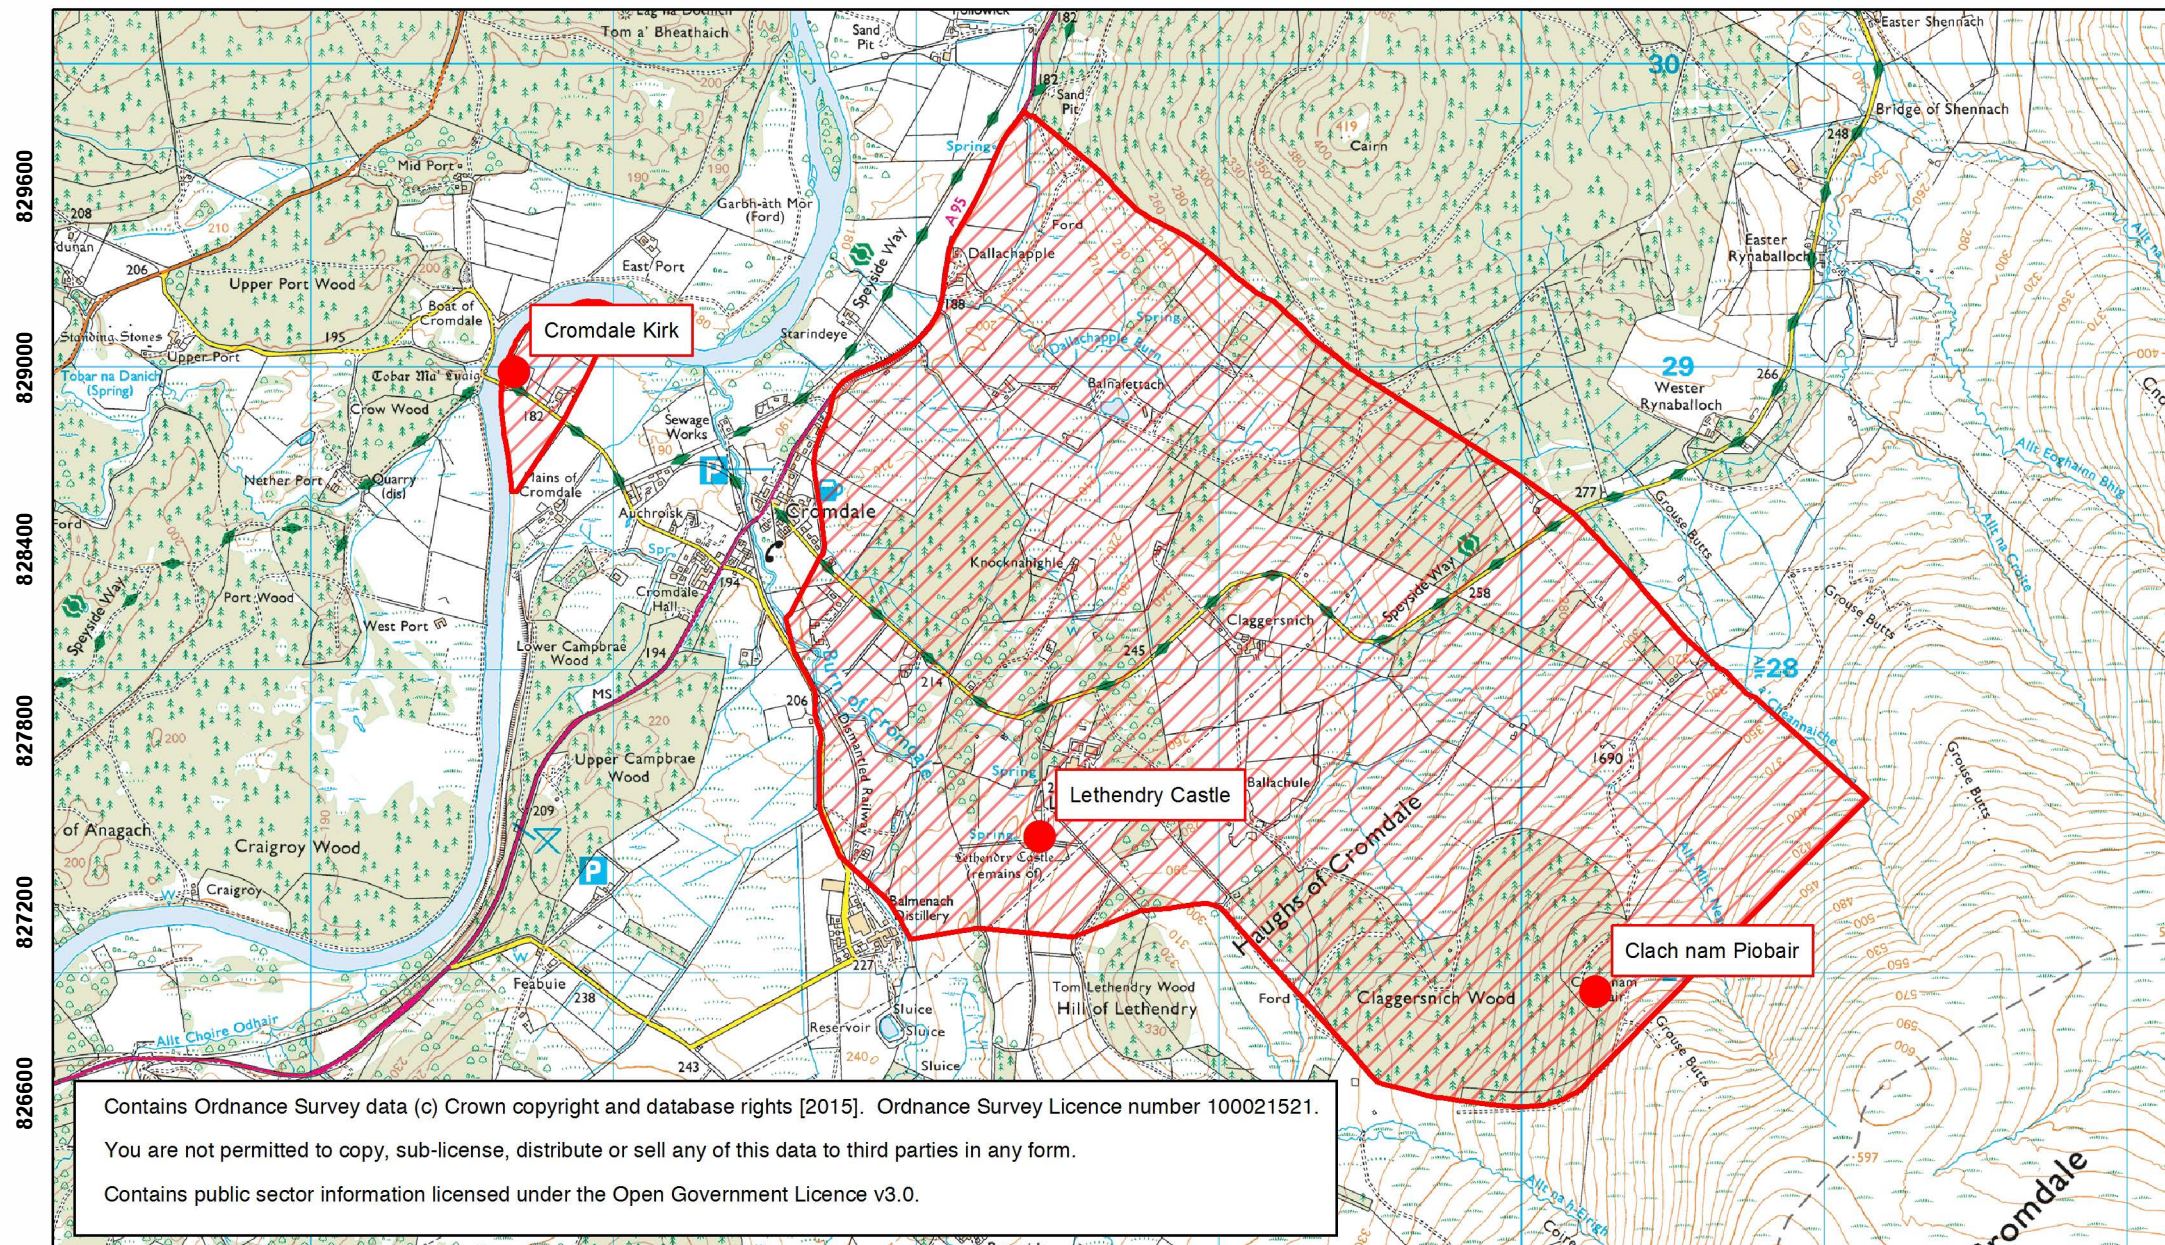

308000

309000

310000

311000

312000

Contains Ordnance Survey data (c) Crown copyright and database rights [2015]. Ordnance Survey Licence number 100021521.

You are not permitted to copy, sub-license, distribute or sell any of this data to third parties in any form.

308000

309000

310000

311000

312000

The deployments and manoeuvres depicted on this map are indicative only.

829600  
829000  
828400  
827800  
827200  
826600

Government Lines