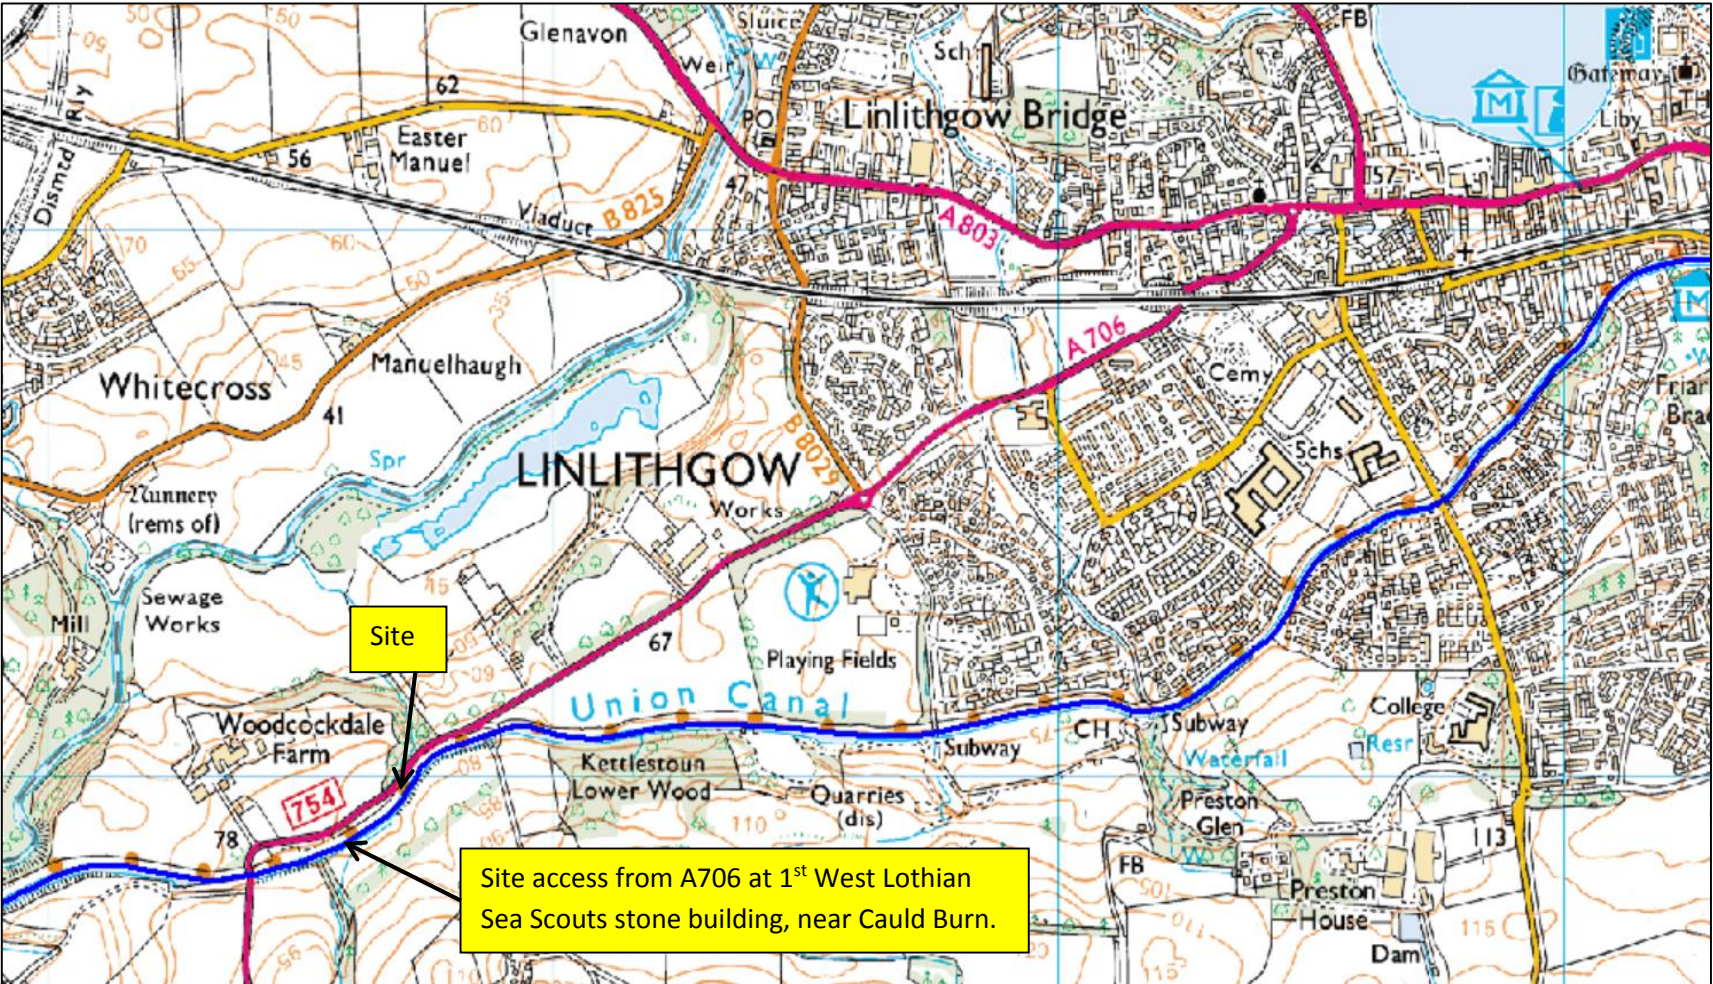

Woodcockdale Sluice, Union Canal, Woodcockdale, Linlithgow

Location Plan

Drawing: A01047(14)/10
Drawn: Andrew Ross
Date: 5th September 2016