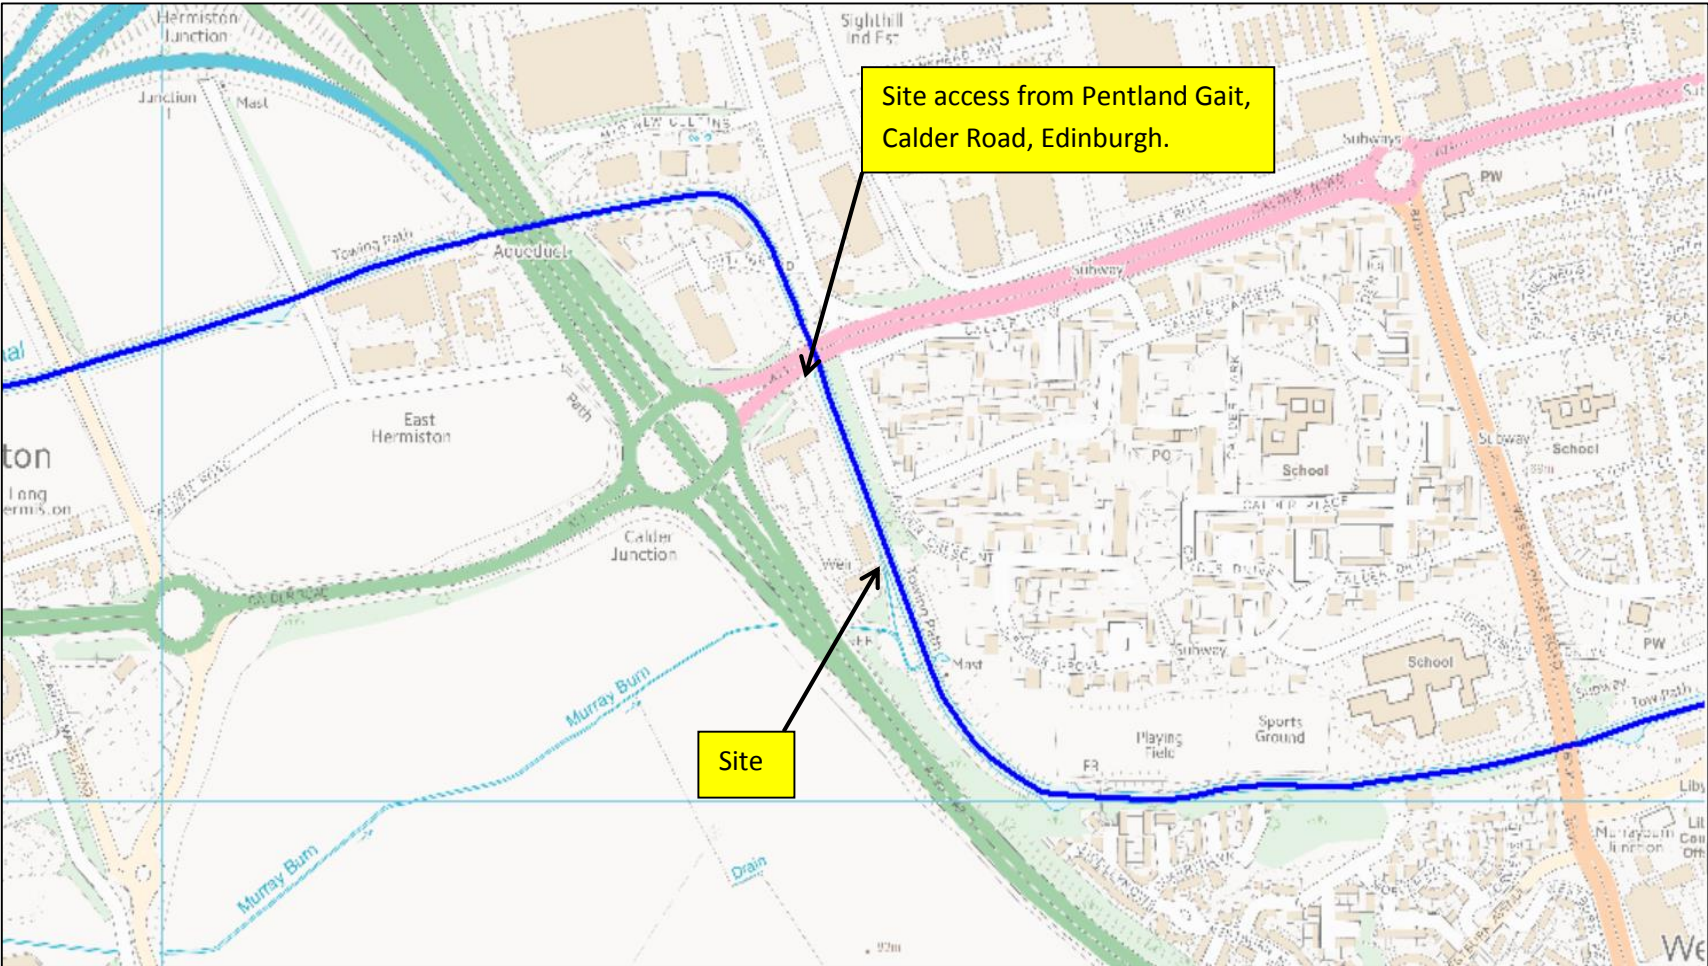

Sighthill Sluice, Union Canal, Sighthill, Edinburgh

Location Plan

Drawing: A01047(14)/08
Drawn: Andrew Ross
Date: 5th September 2016