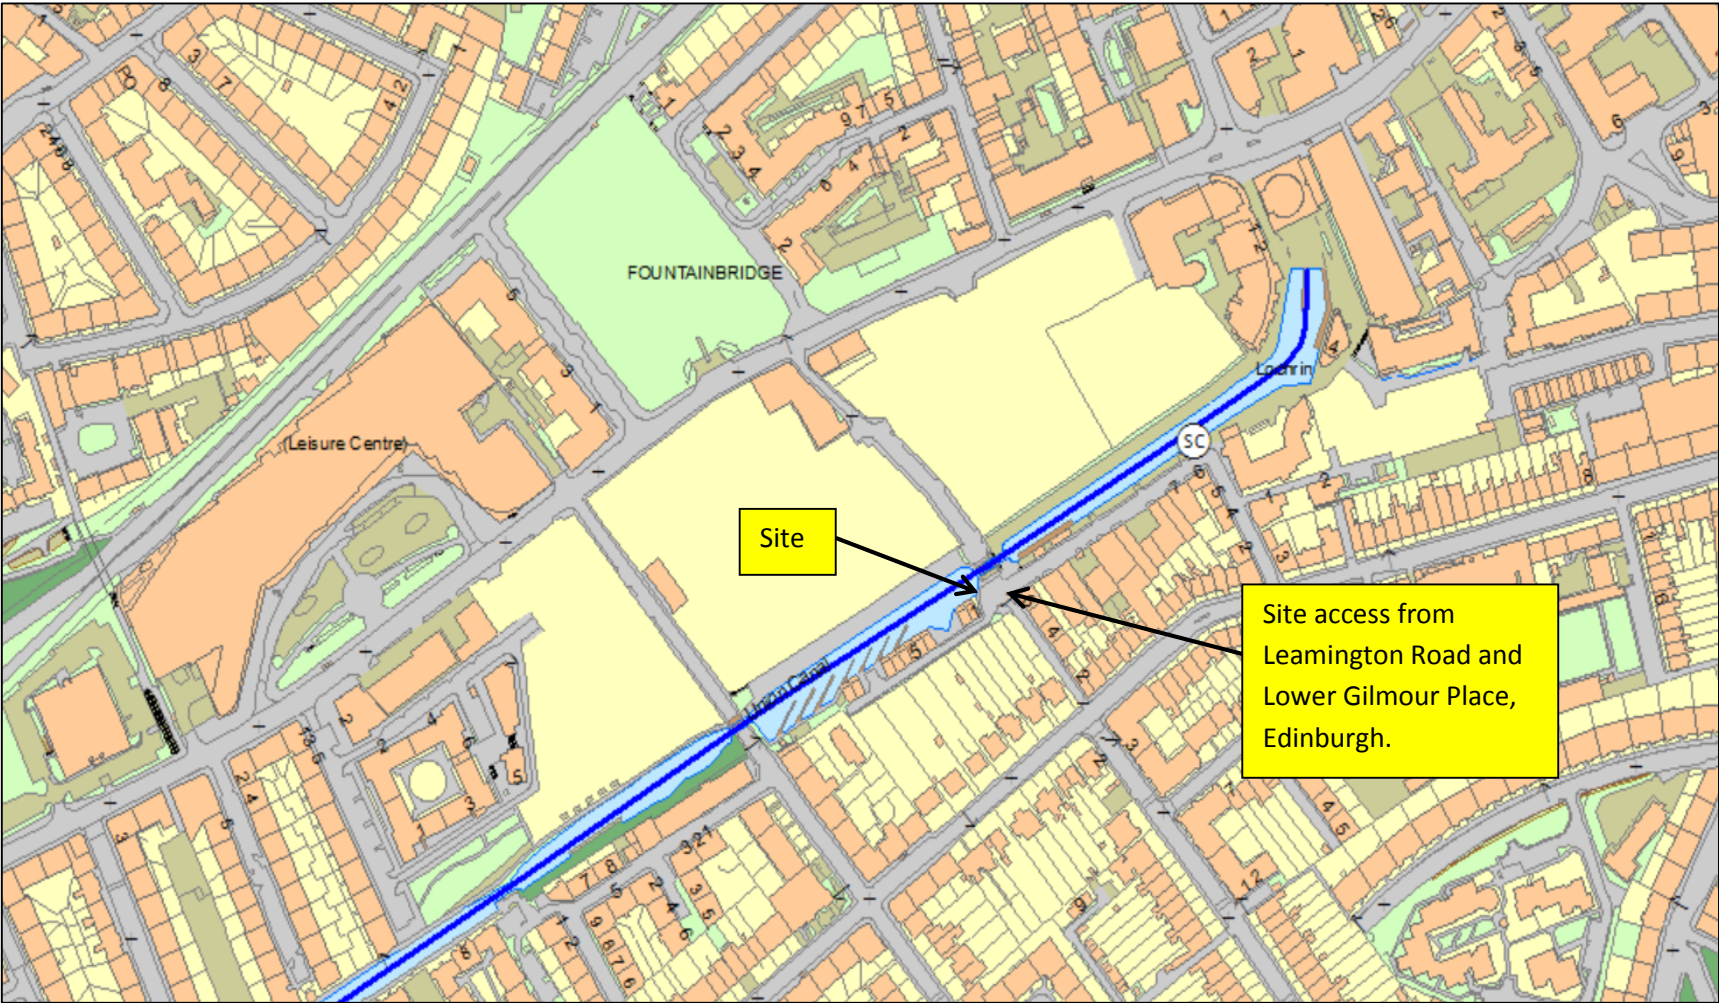

Leamington Sluice, Leamington Road Lift Bridge, Union Canal, Edinburgh

Location Plan

Drawing: A01047(14)/06
Drawn: Andrew Ross
Date: 5th September 2016