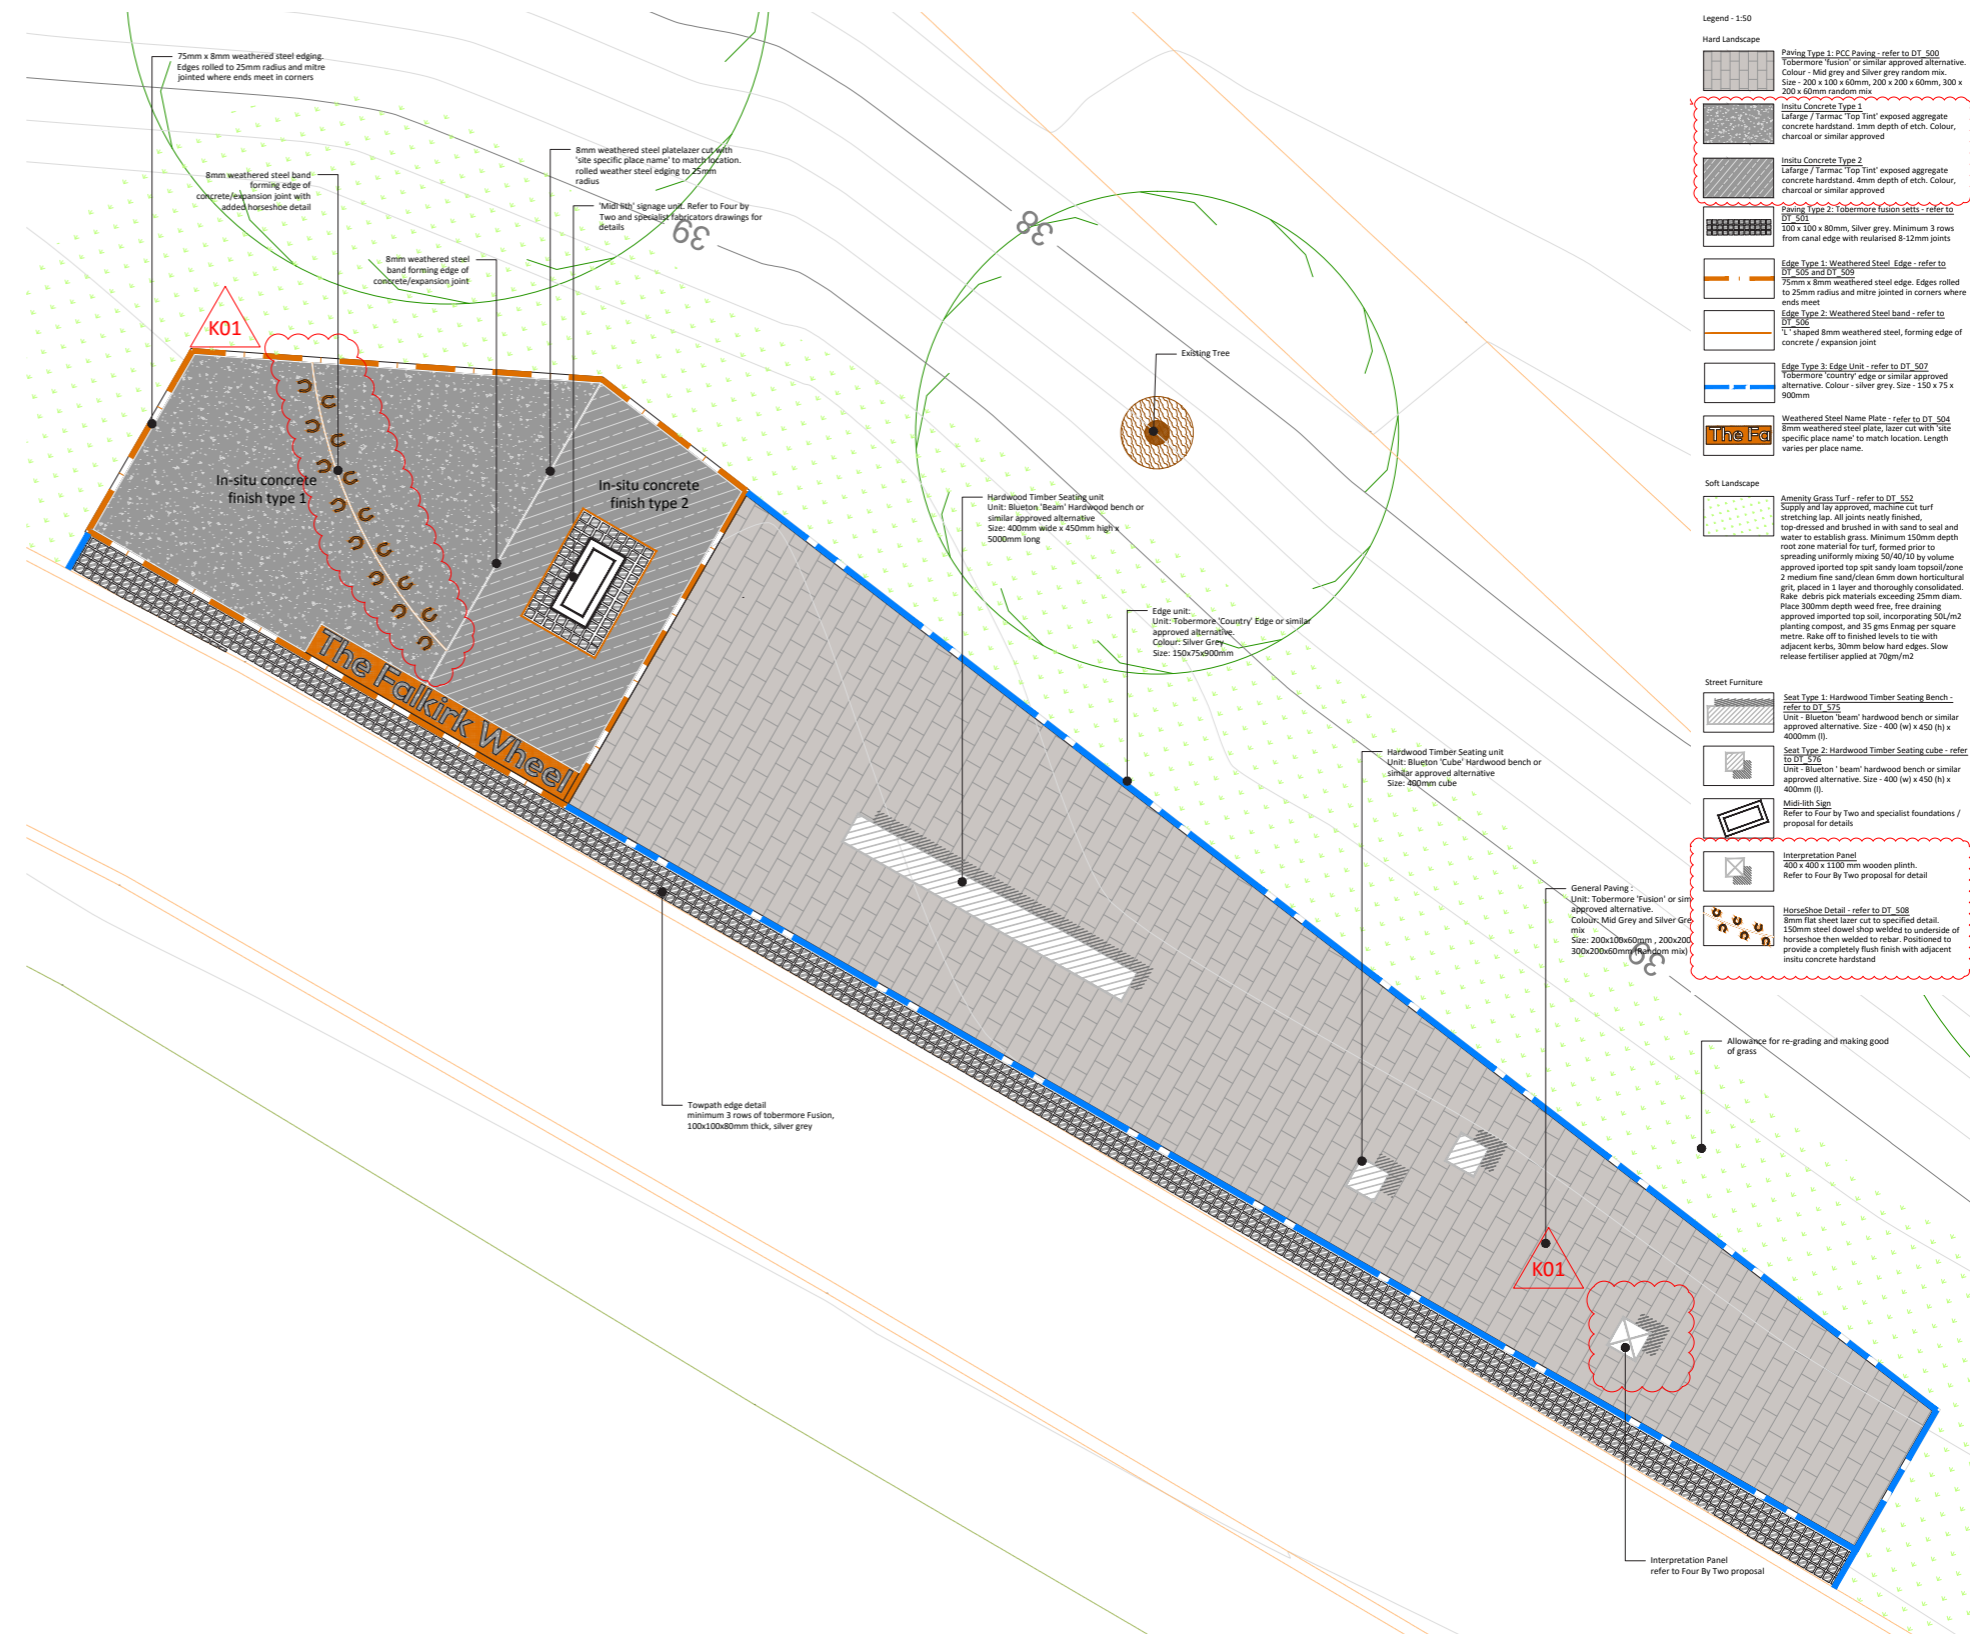

Four-by-Two

Scottish Canals, Rosebank wayfinding

Midilith AA

Canal Encounters

Locating the wayfinding

The Falkirk Wheel

The Falkirk Wheel

- ➔ 📍 The Falkirk Wheel 3 min
- 🏪 Cafe & Gift Shop 3 min
- 🎮 Eureka Play Zone 4 min

- ⬆️ 🕒 War Memorial 25 min
- 🏭 Rosebank Distillery 30 min
- 🌊 The Helix & Kelpies 70 min

The Falkirk Wheel

Current w.i.p mapping