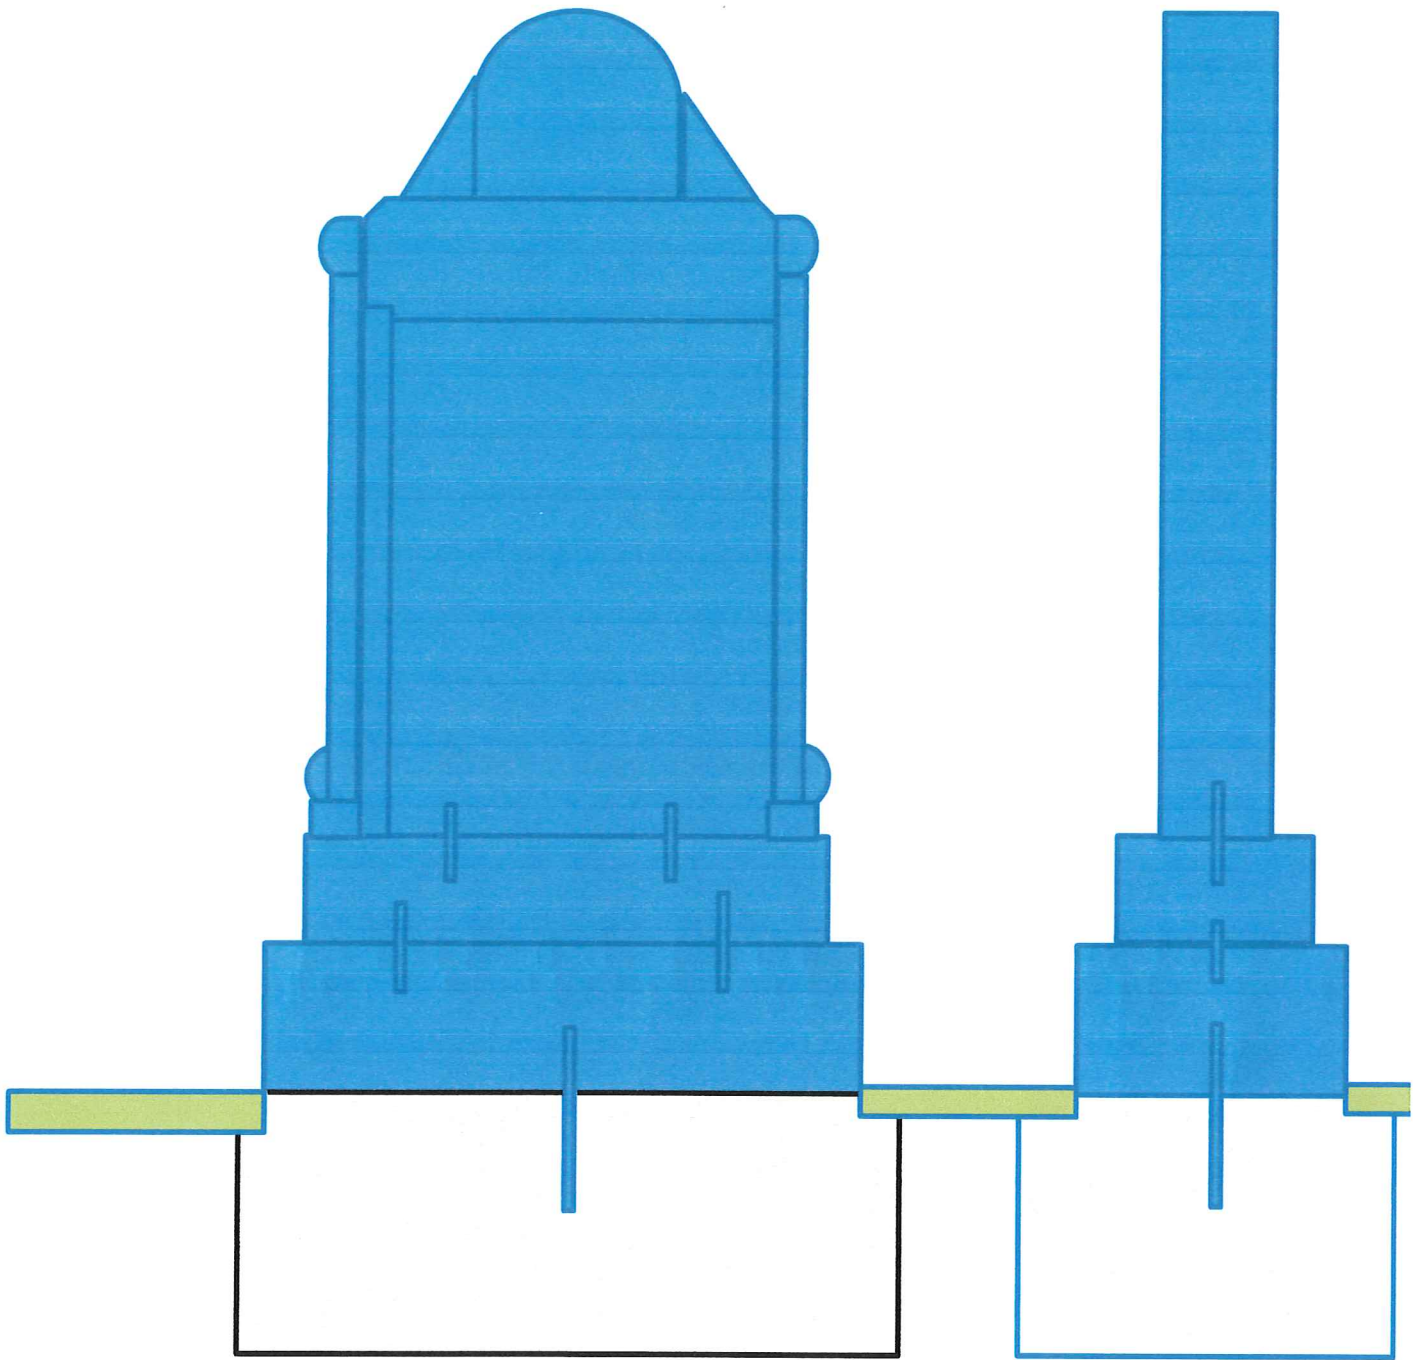

ANN SCOTT ROBERTSON

WHO DIED 30TH NOV 1892

ALSO THEIR DAUGHTER

WALTERENA

WHO DIED 15TH NOV 1871

AGED 6

WIFE OF M. SLEA

Front and side elevation of memorial of memorial showing dowels and anchor pin

Name of memorial:- Douglas / Turnbull

Location:- Melrose Abbey

Date:- 6th October 2016

Proposed works:- Lay flat memorial, excavate and lay new foundation, re pin various sections and anchor pin to foundation, clean memorial