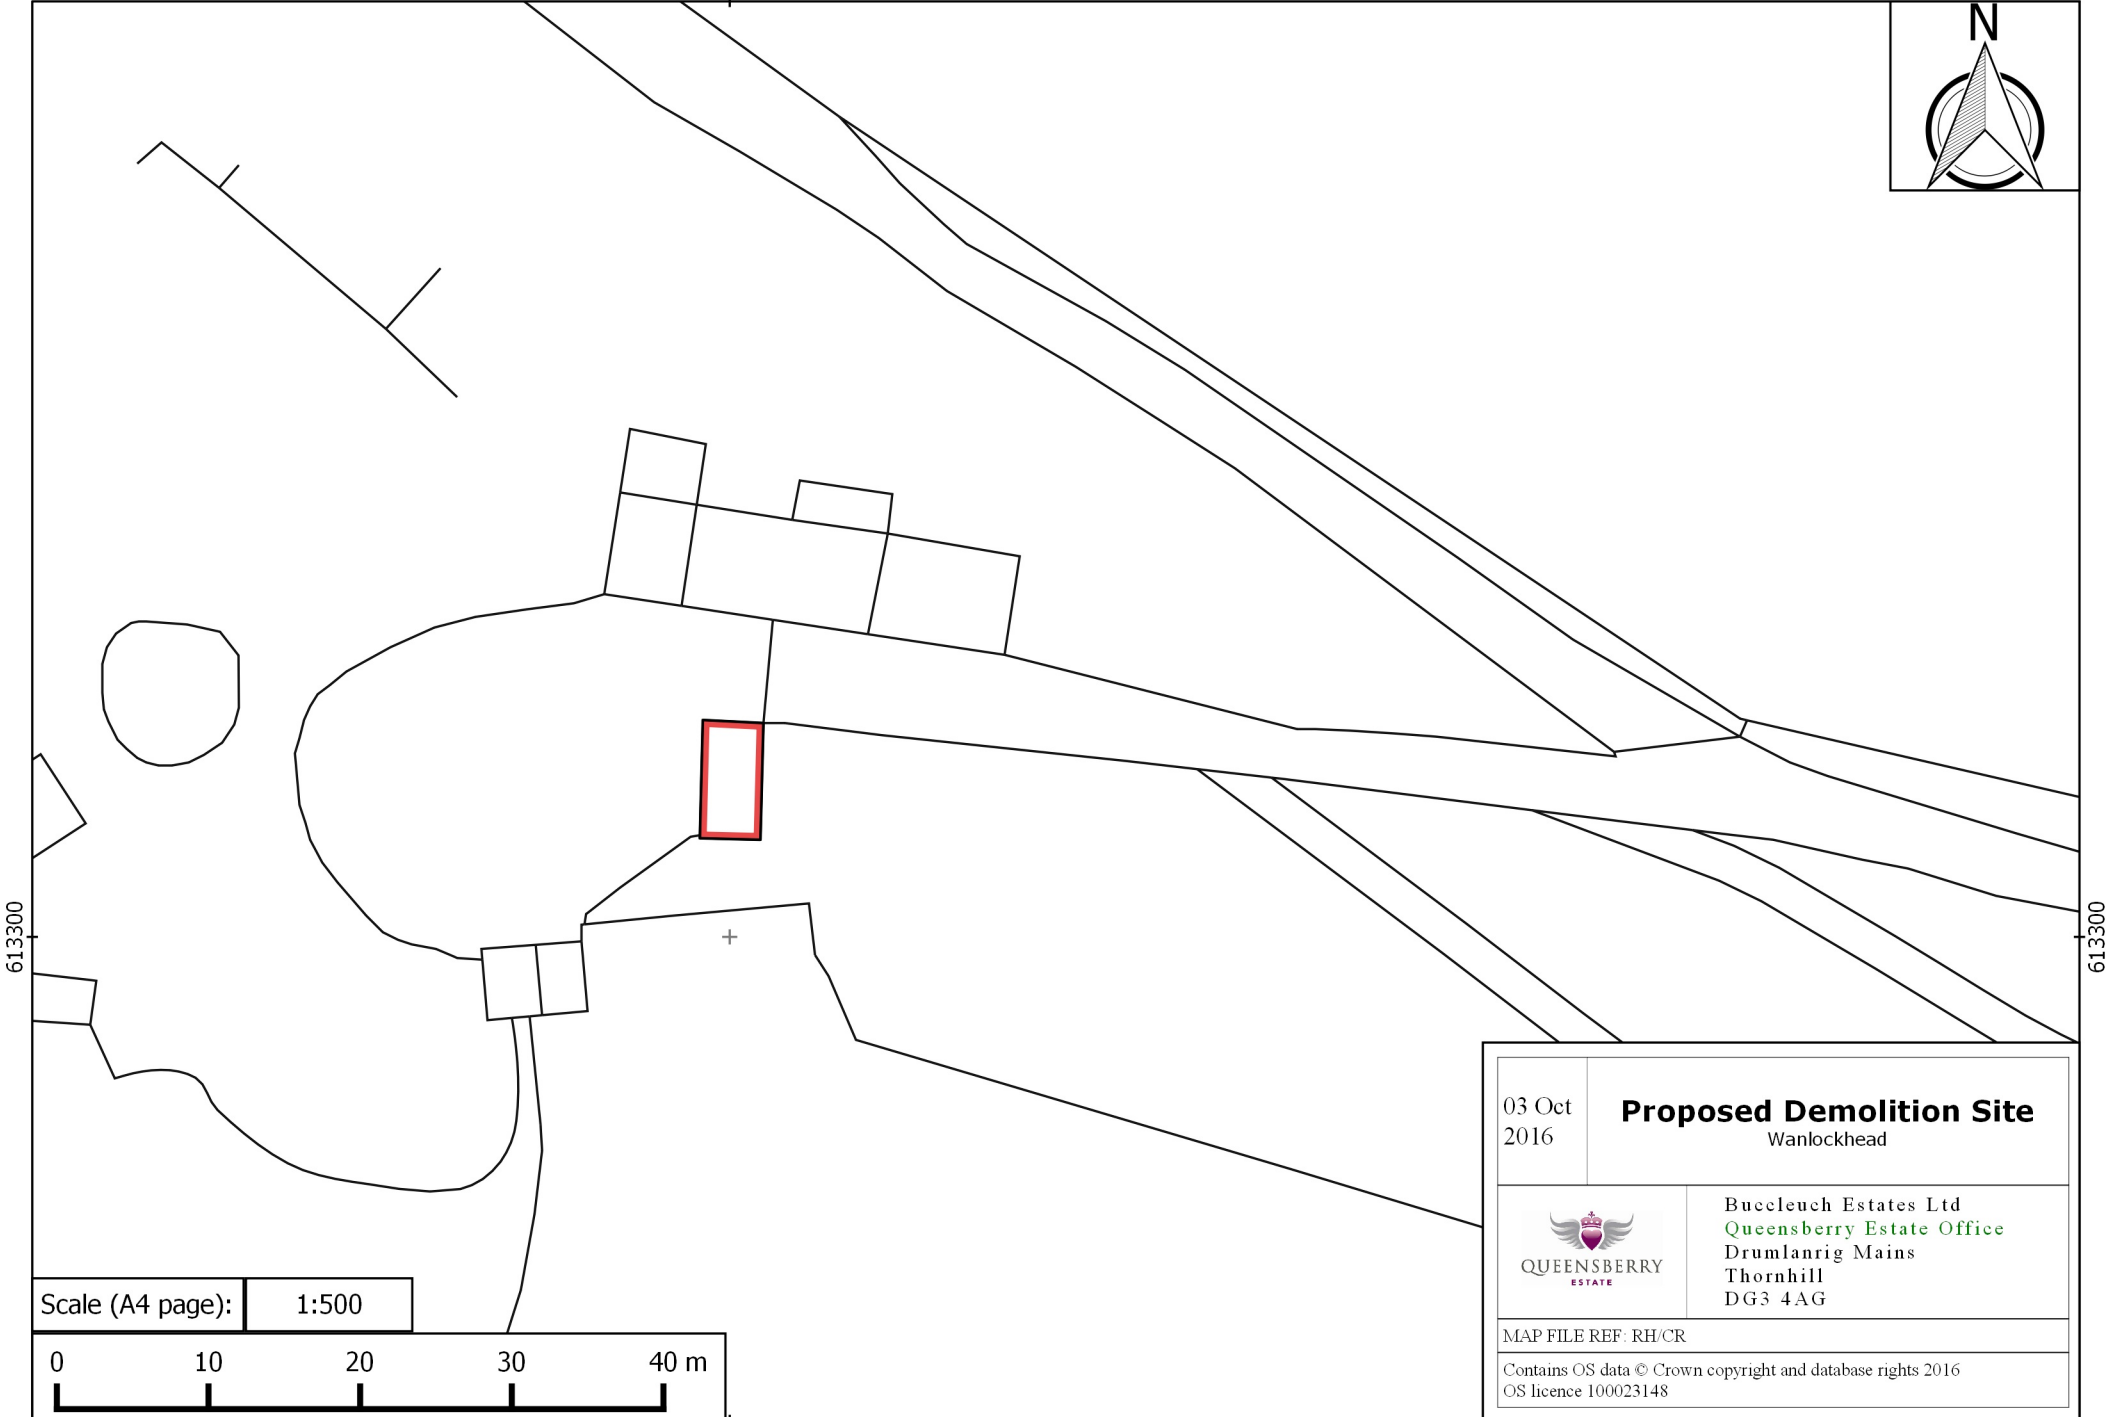

286500

613300

613300

286500

Scale (A4 page): 1:500

03 Oct 2016	<b>Proposed Demolition Site</b> Wanlockhead
 <b>QUEENSBERRY</b> <small>ESTATE</small>	Buccleuch Estates Ltd Queensberry Estate Office Drumlanrig Mains Thornhill DG3 4AG
MAP FILE REF: RH/CR	
Contains OS data © Crown copyright and database rights 2016 OS licence 100023148	