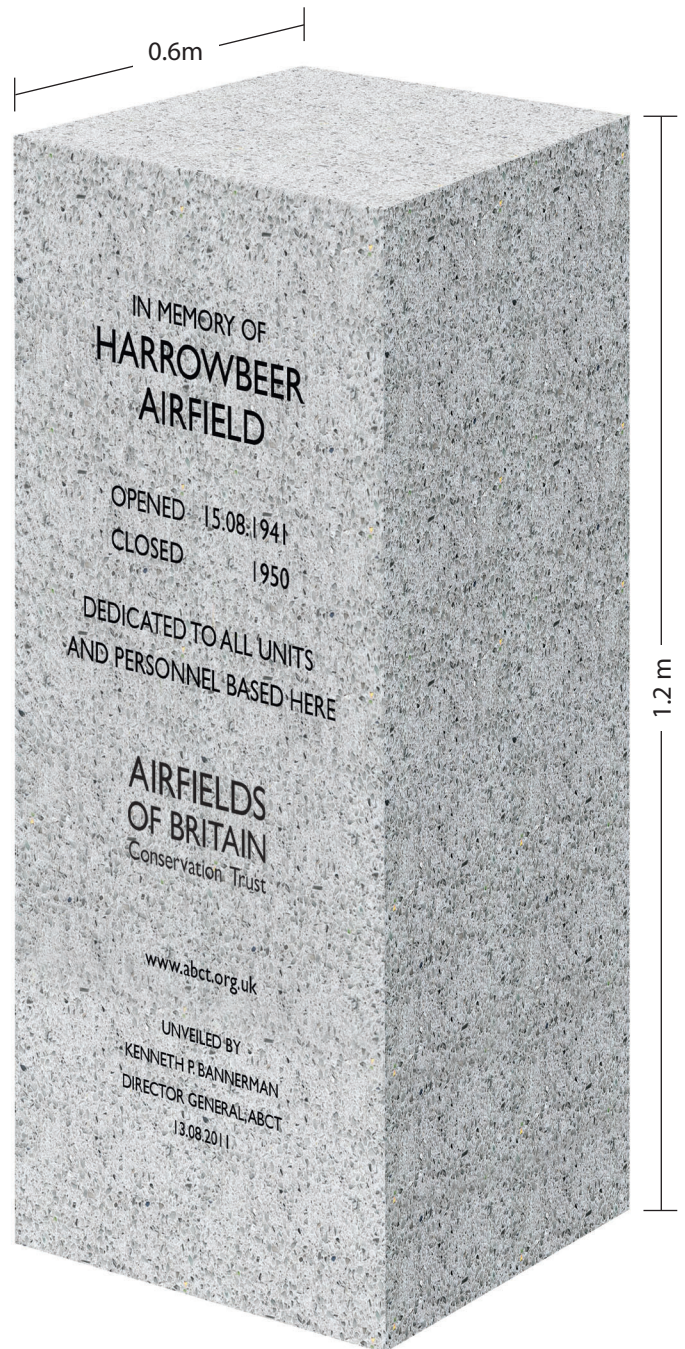

STANDARD MEMORIAL DESIGN

© ABCT 2011

Scale: 1:8.73

Height: 1.2m

Width: 0.6m

Depth: 0.6m

Proposed material: Indian light grey granite