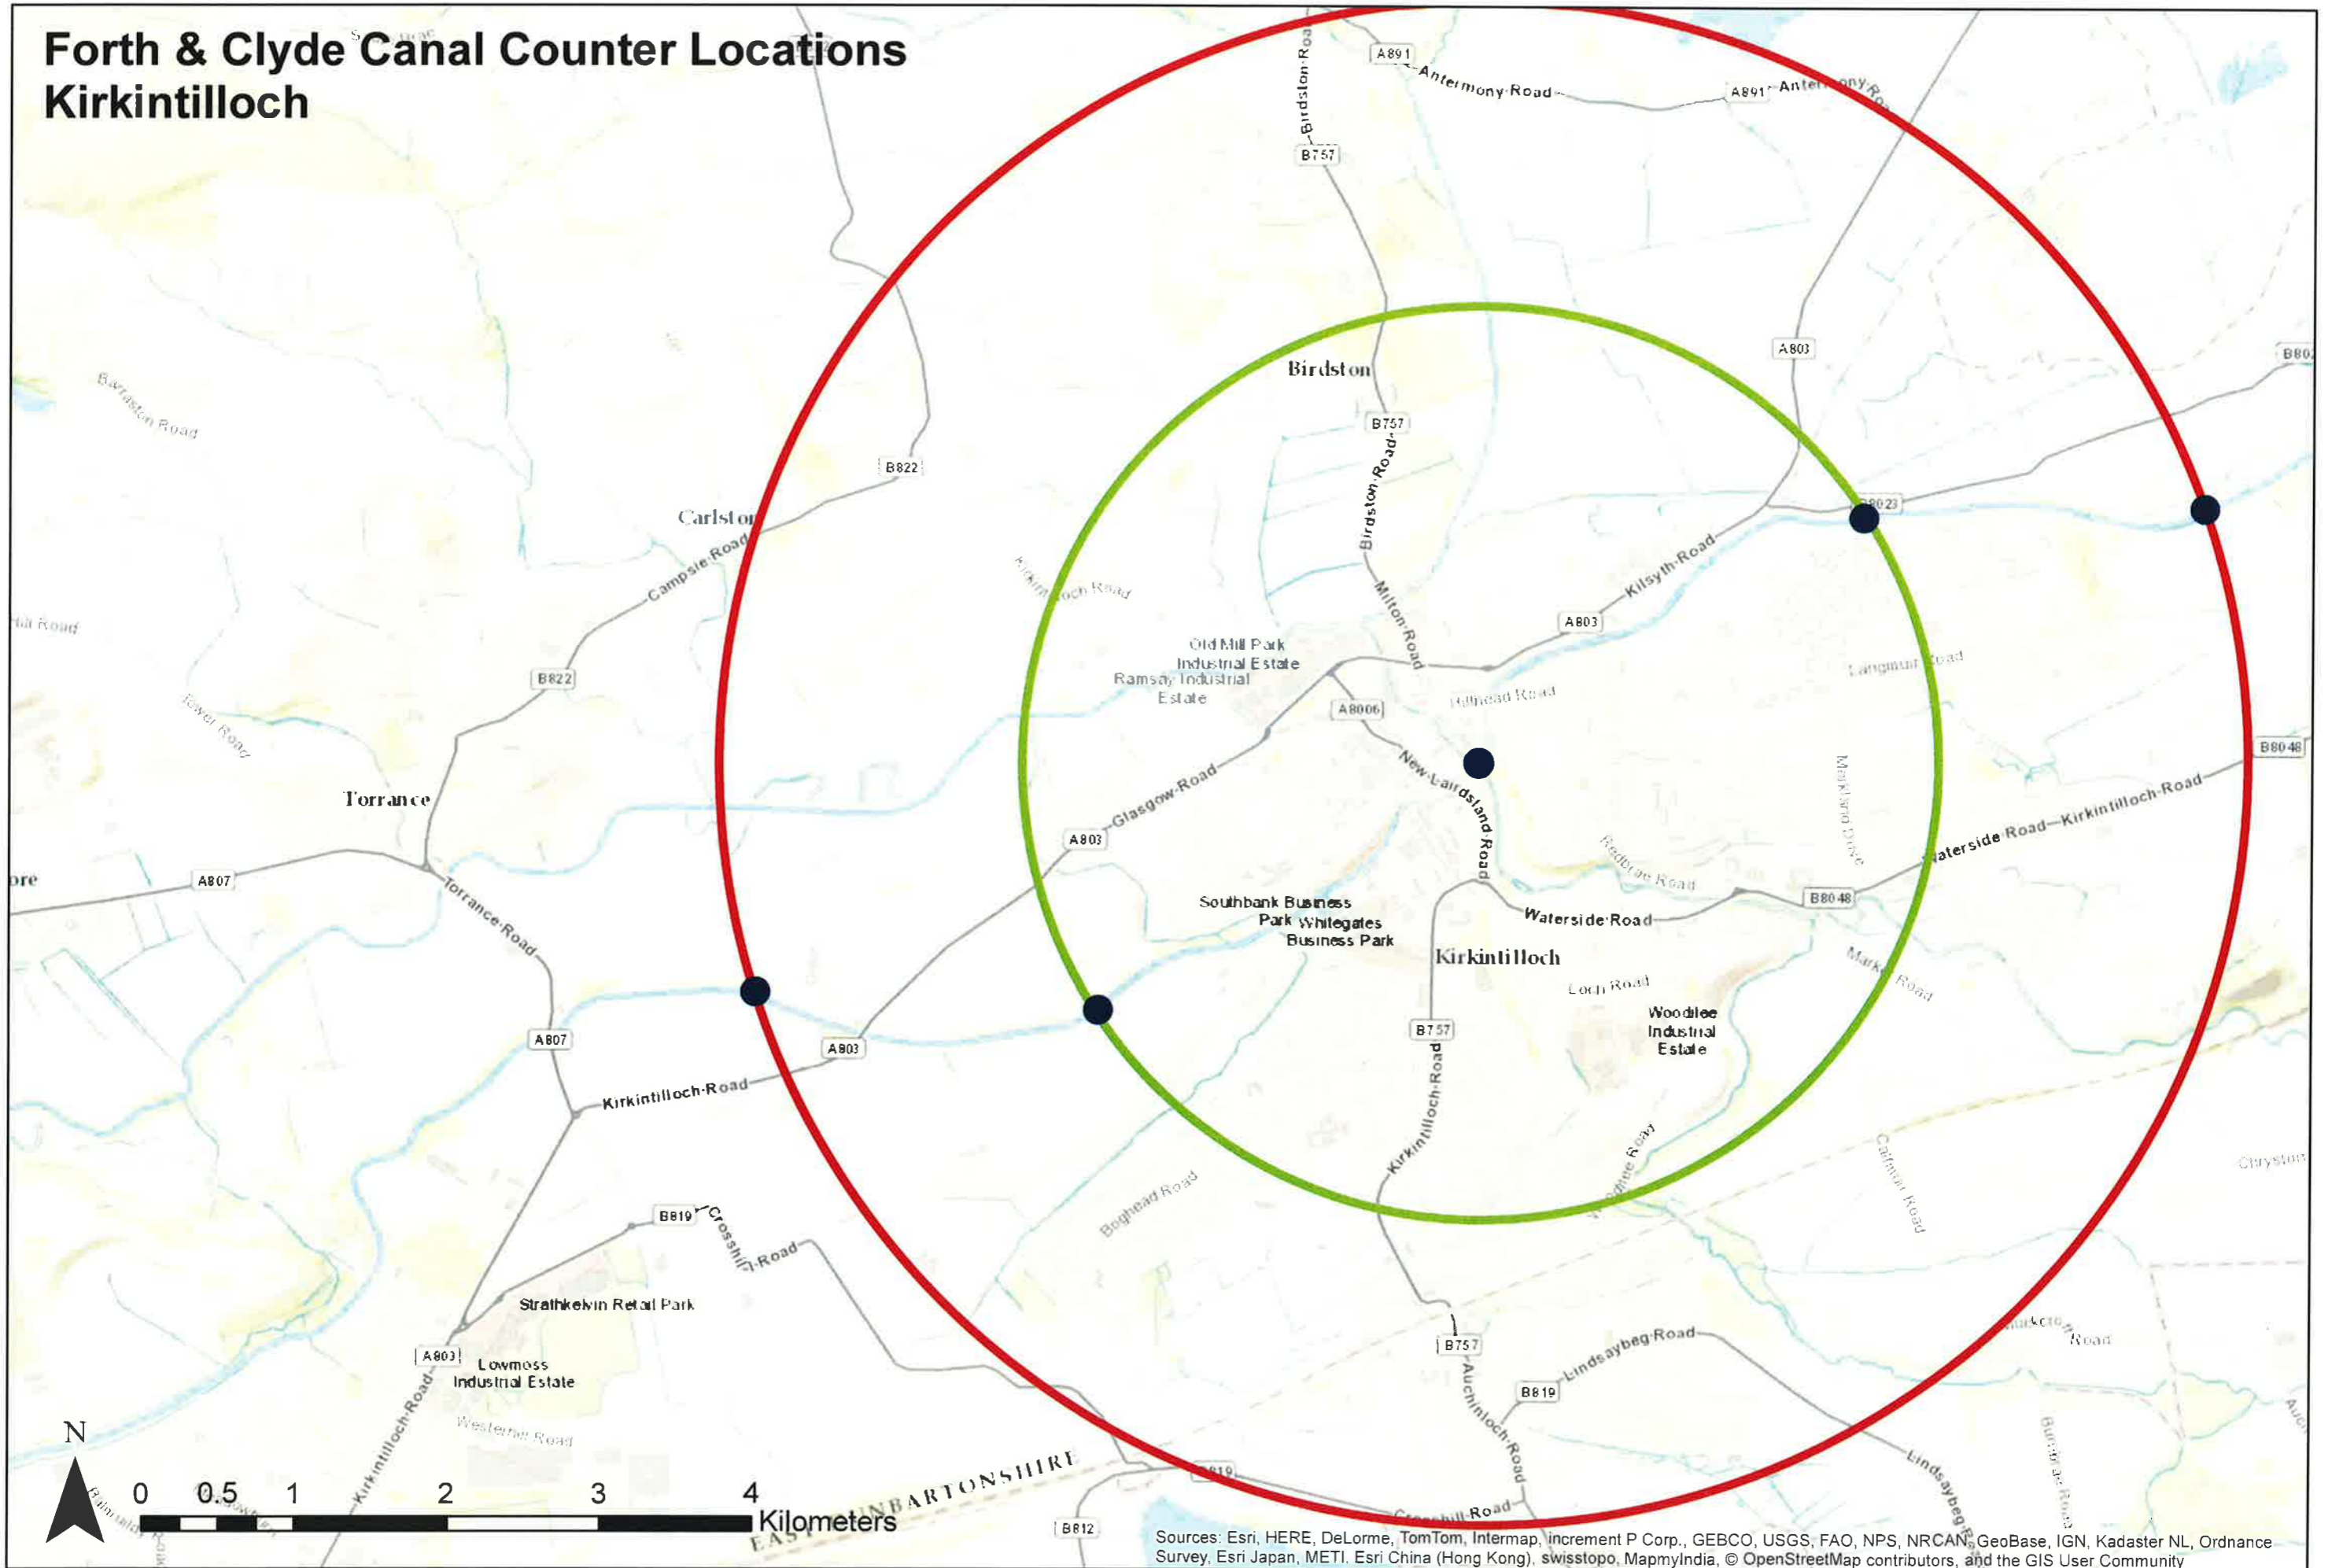

# Forth & Clyde Canal Counter Locations Kirkintilloch

Sources: Esri, HERE, DeLorme, TomTom, Intermap, increment P Corp., GEBCO, USGS, FAO, NPS, NRCAN, GeoBase, IGN, Kadaster NL, Ordnance Survey, Esri Japan, METI, Esri China (Hong Kong), swisstopo, MapmyIndia, © OpenStreetMap contributors, and the GIS User Community