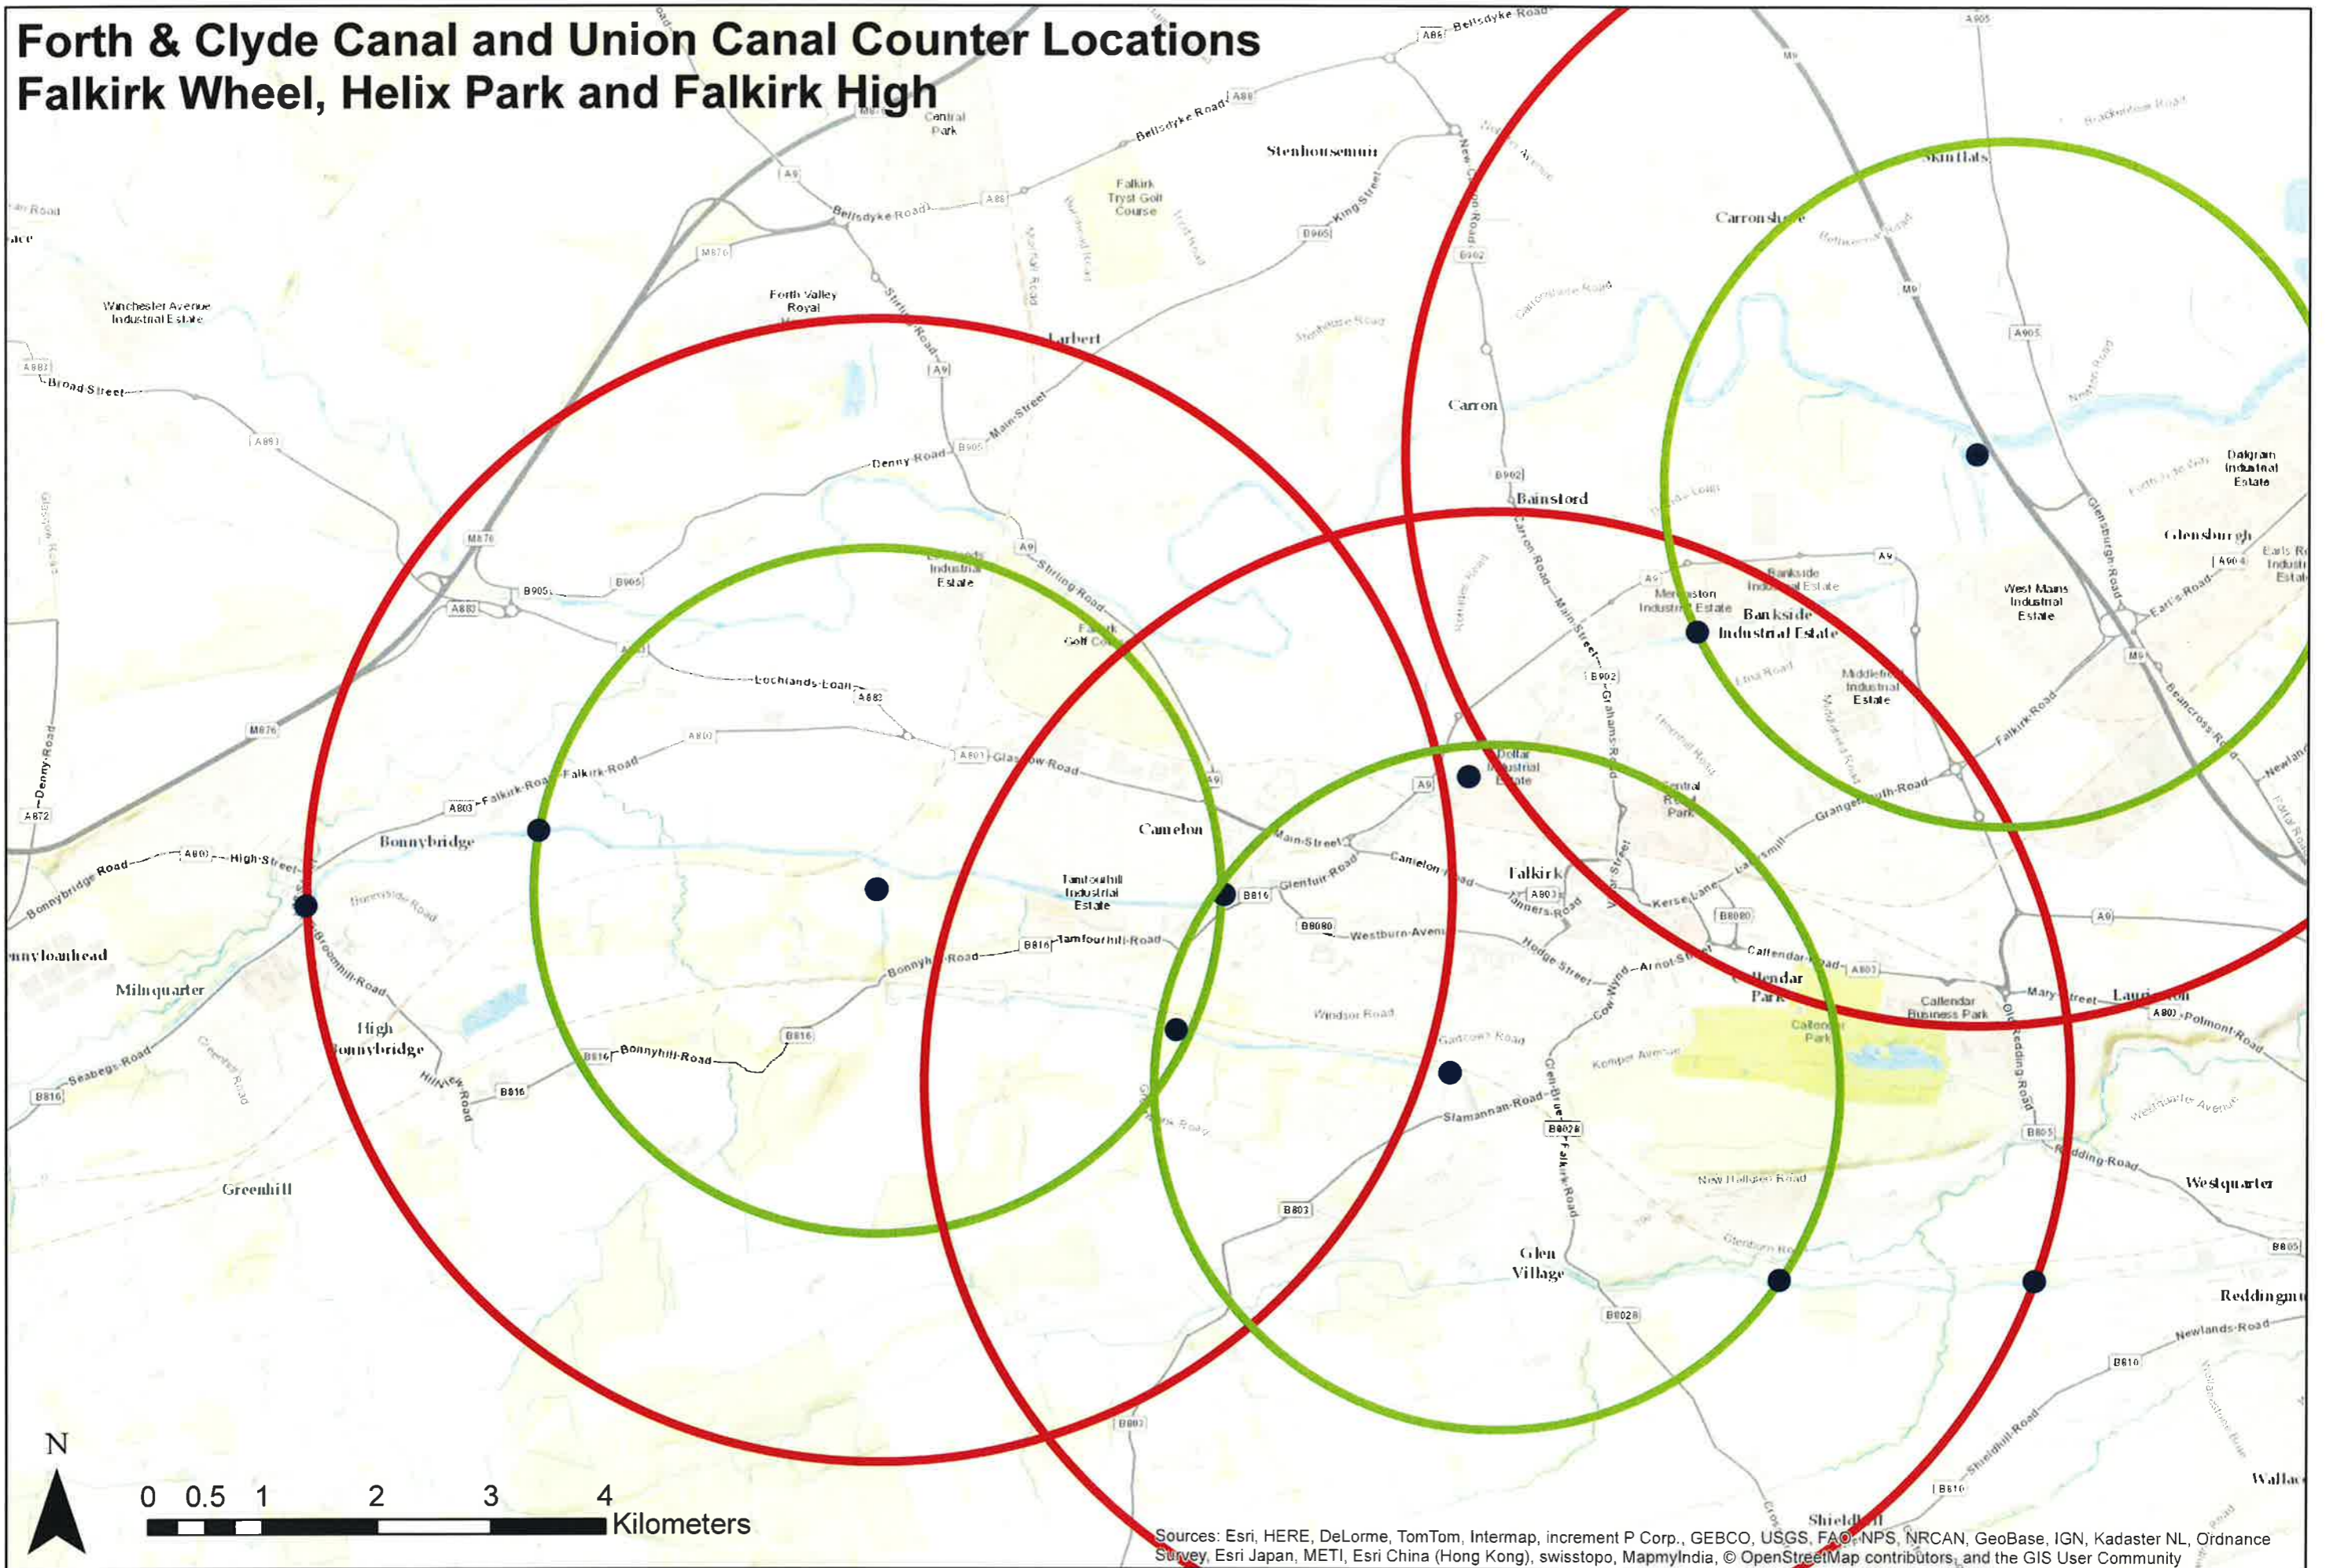

Forth & Clyde Canal and Union Canal Counter Locations Falkirk Wheel, Helix Park and Falkirk High

Sources: Esri, HERE, DeLorme, TomTom, Intermap, increment P Corp., GEBCO, USGS, FAO, NPS, NRCAN, GeoBase, IGN, Kadaster NL, Ordnance Survey, Esri Japan, METI, Esri China (Hong Kong), swisstopo, MapmyIndia, © OpenStreetMap contributors, and the GIS User Community