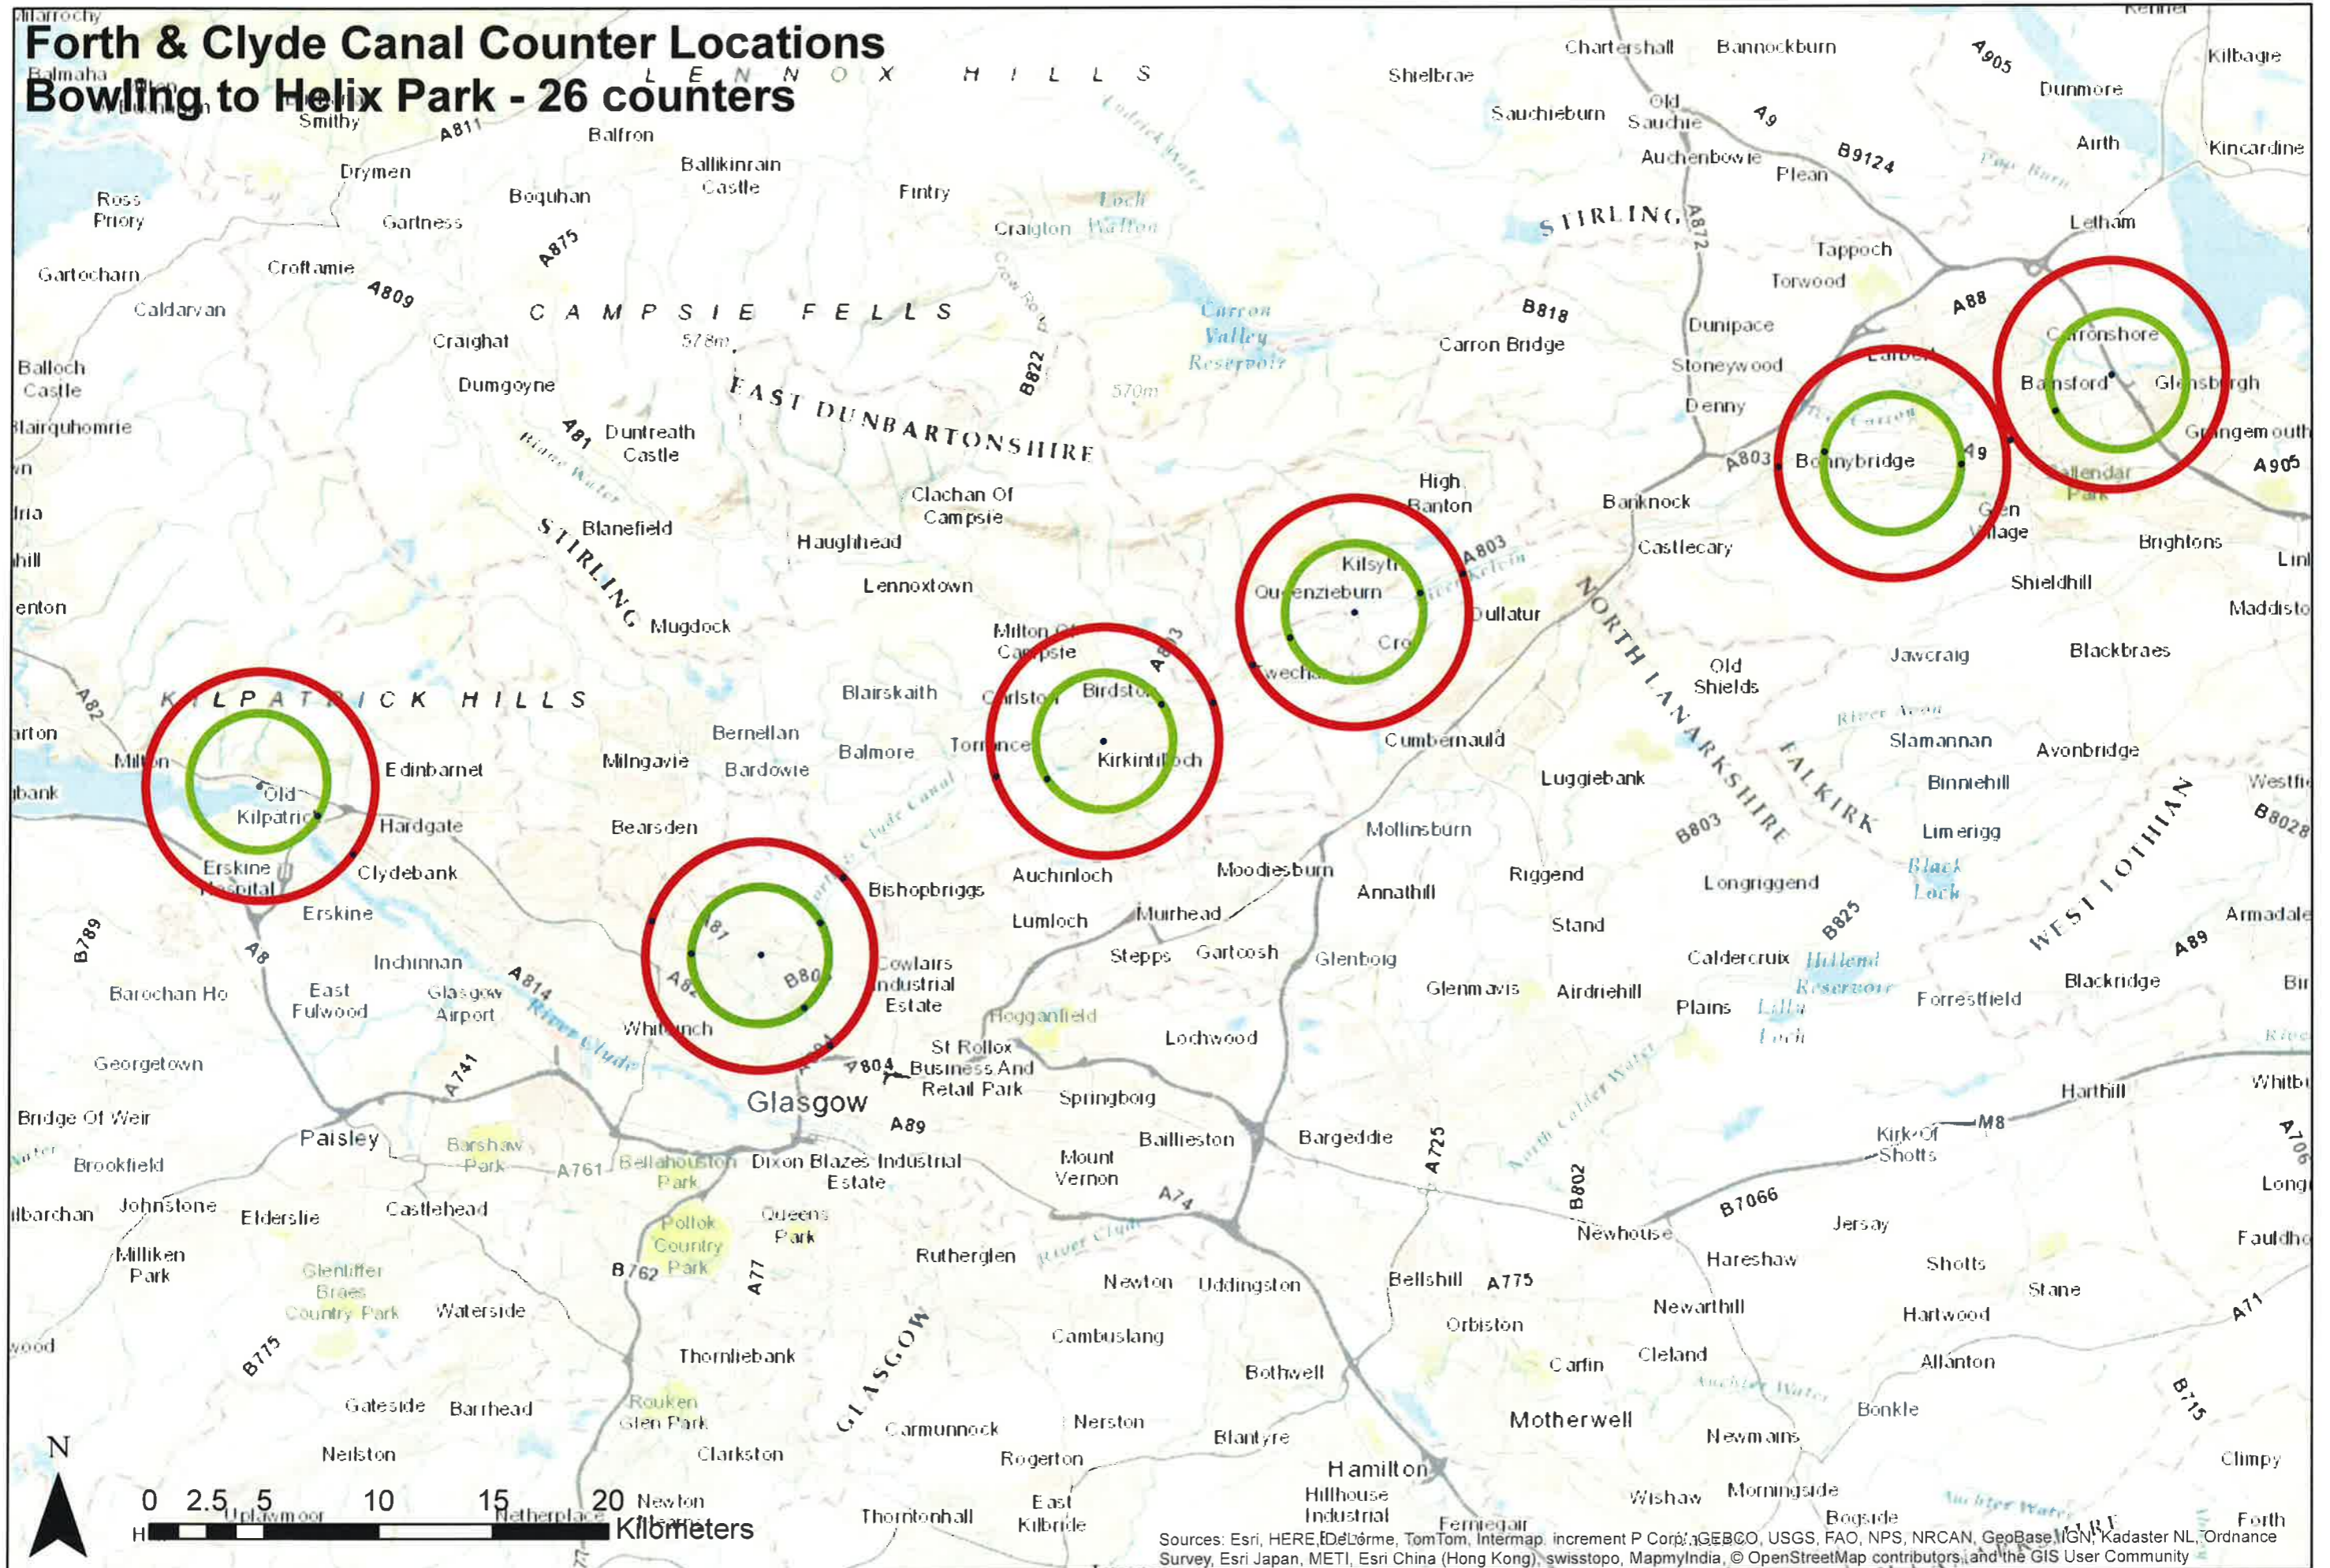

# Forth & Clyde Canal Counter Locations

## Bowling to Helix Park - 26 counters

Sources: Esri, HERE, DeLorme, TomTom, Intermap, increment P Corp., GEBCO, USGS, FAO, NPS, NRCAN, GeoBase, IGN, Kadaster NL, Ordnance Survey, Esri Japan, METI, Esri China (Hong Kong), swisstopo, MapmyIndia, © OpenStreetMap contributors, and the GIS User Community