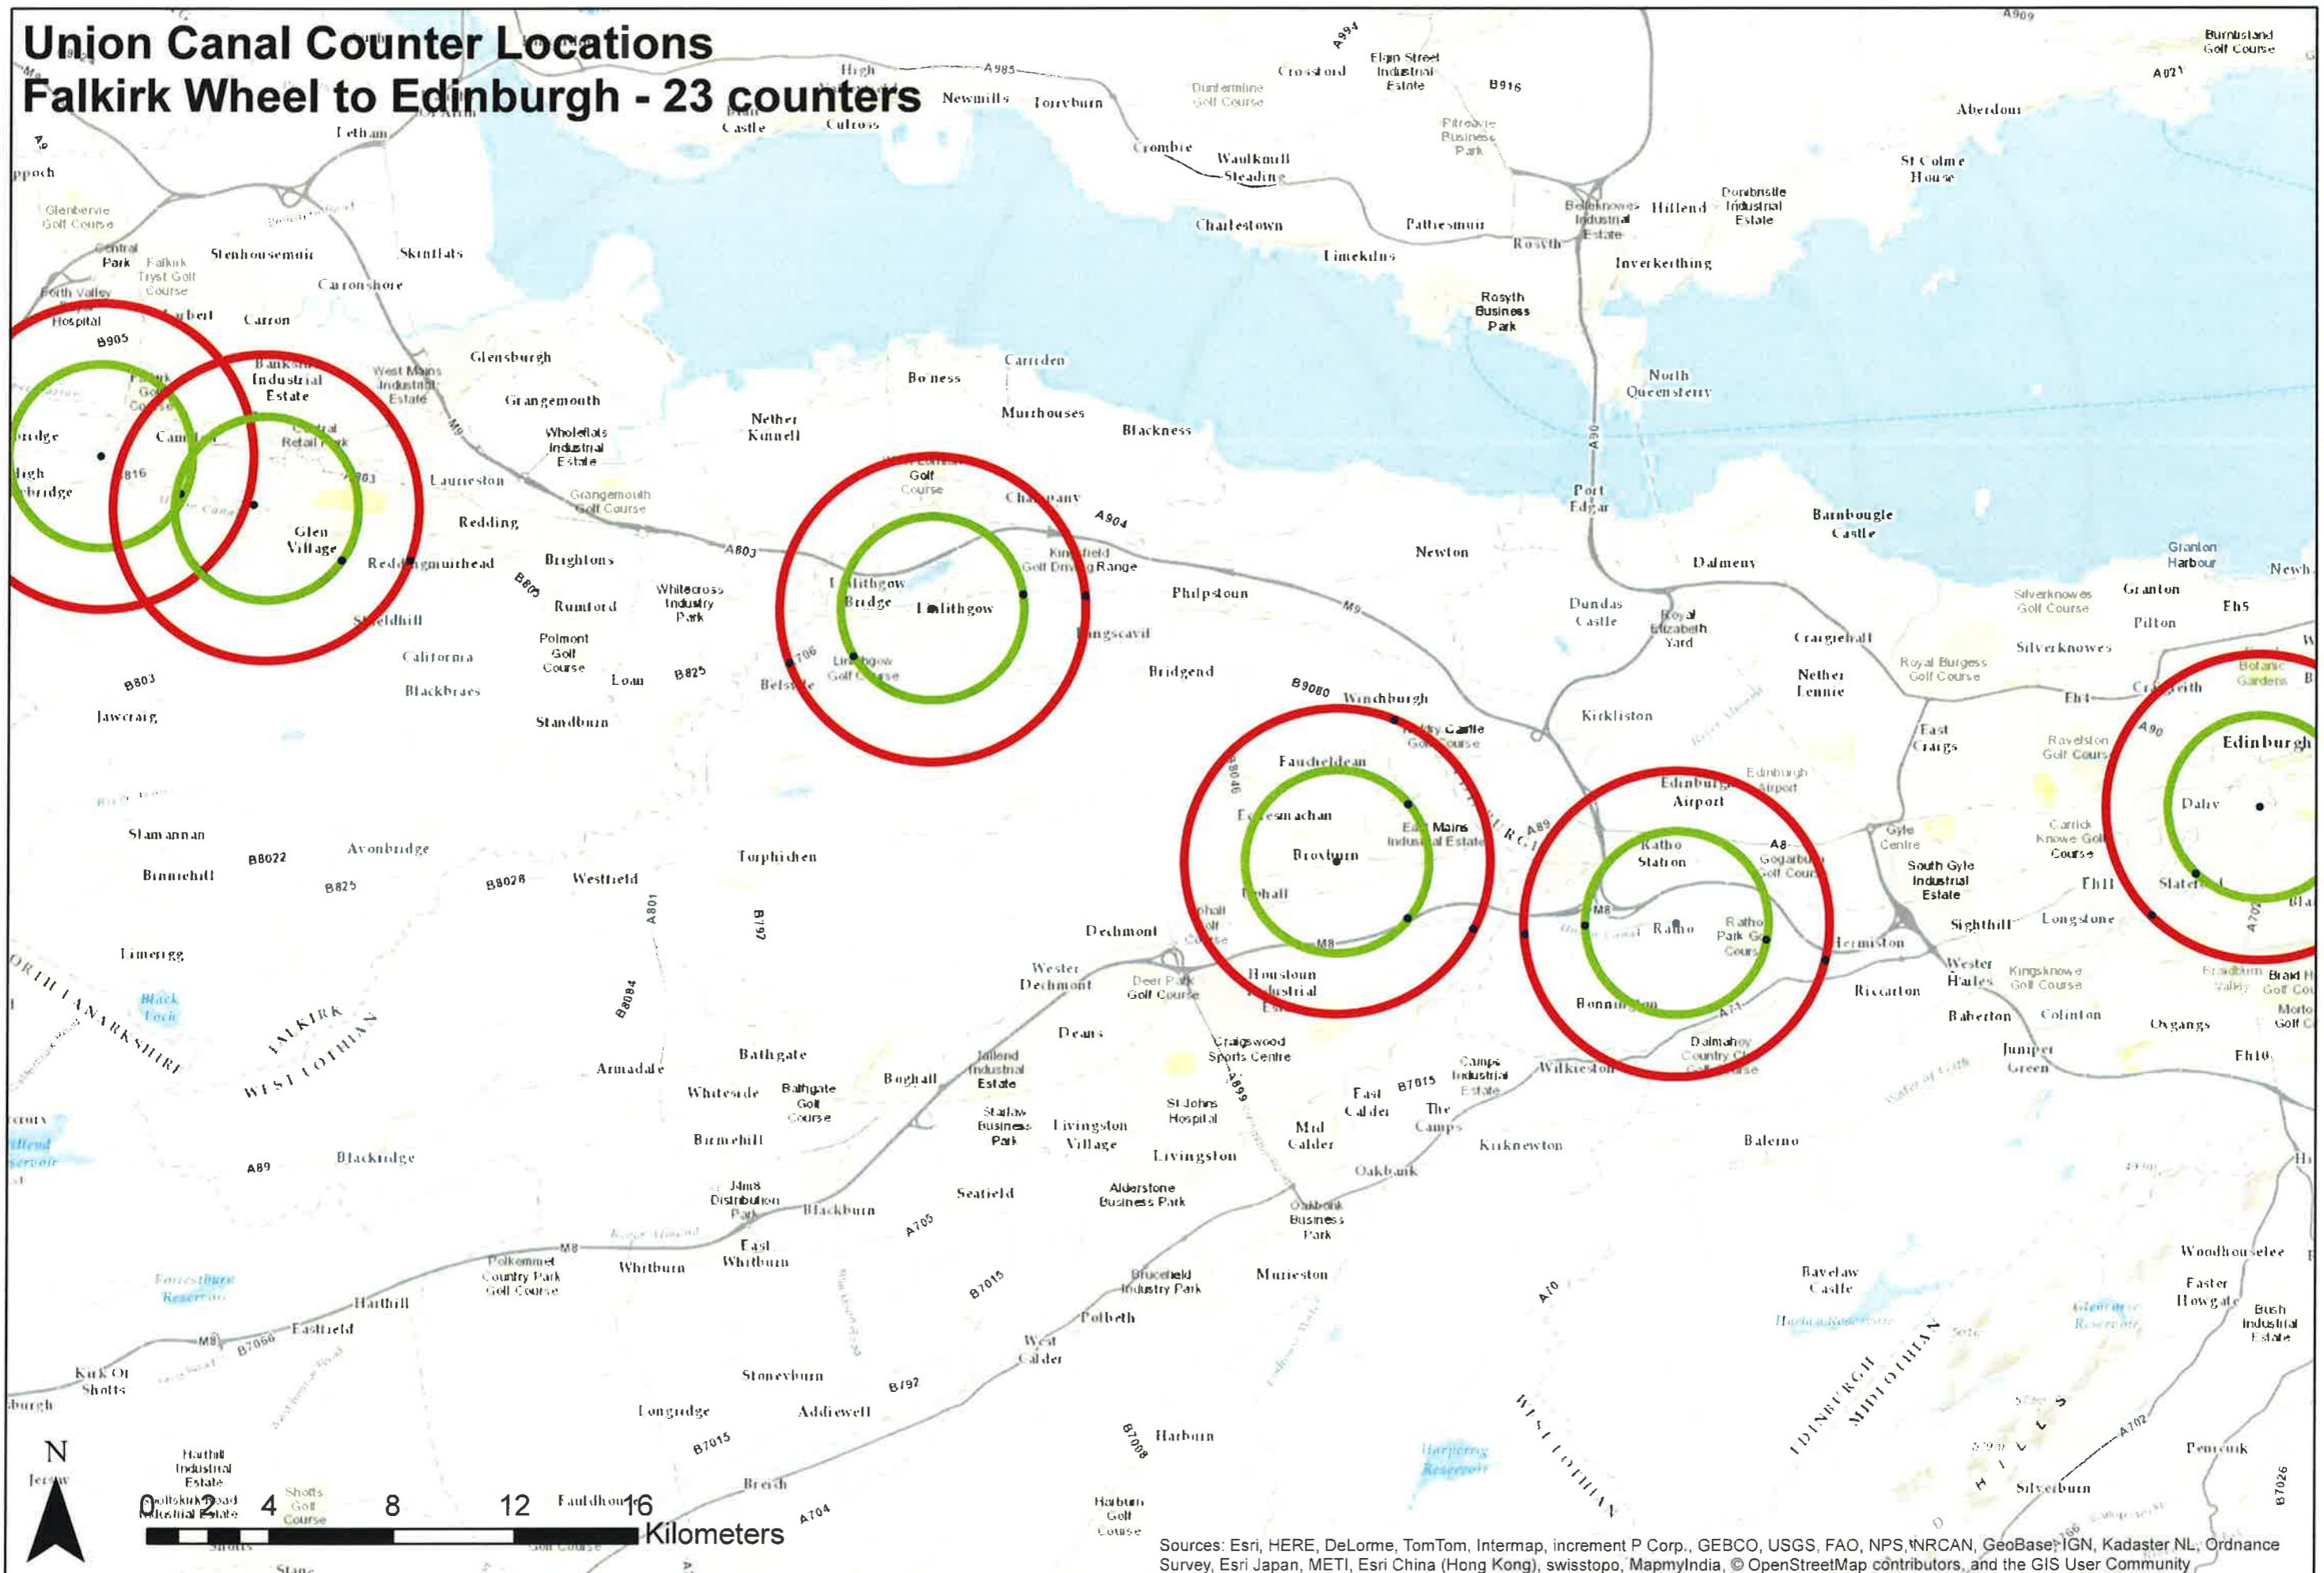

# Union Canal Counter Locations Falkirk Wheel to Edinburgh - 23 counters

Sources: Esri, HERE, DeLorme, TomTom, Intermap, increment P Corp., GEBCO, USGS, FAO, NPS, NRCAN, GeoBase, IGN, Kadaster NL, Ordnance Survey, Esri Japan, METI, Esri China (Hong Kong), swisstopo, MapmyIndia, © OpenStreetMap contributors, and the GIS User Community

# Union Canal Counter Locations

## Broxburn

Sources: Esri, HERE, DeLorme, TomTom, Intermap, increment P Corp., GEBCO, USGS, FAO, NPS, NRCAN, Geobase, IGN, Kadaster NL, Ordnance Survey, Esri, Japan, METI, Esri China (Hong Kong), Swisstopo, MapmyIndia, © OpenStreetMap contributors, and the GIS User Community

# Union Canal Counter Locations Ratho

Sources: Esri, HERE, DeLorme, TomTom, Intermap, increment P Corp., GEBCO, USGS, FAO, NPS, NRCAN, GeoBase, IGN, Kadaster NL, Ordnance Survey, Esri Japan, METI, Esri China (Hong Kong), swisstopo, MapmyIndia, © OpenStreetMap contributors, and the GIS User Community