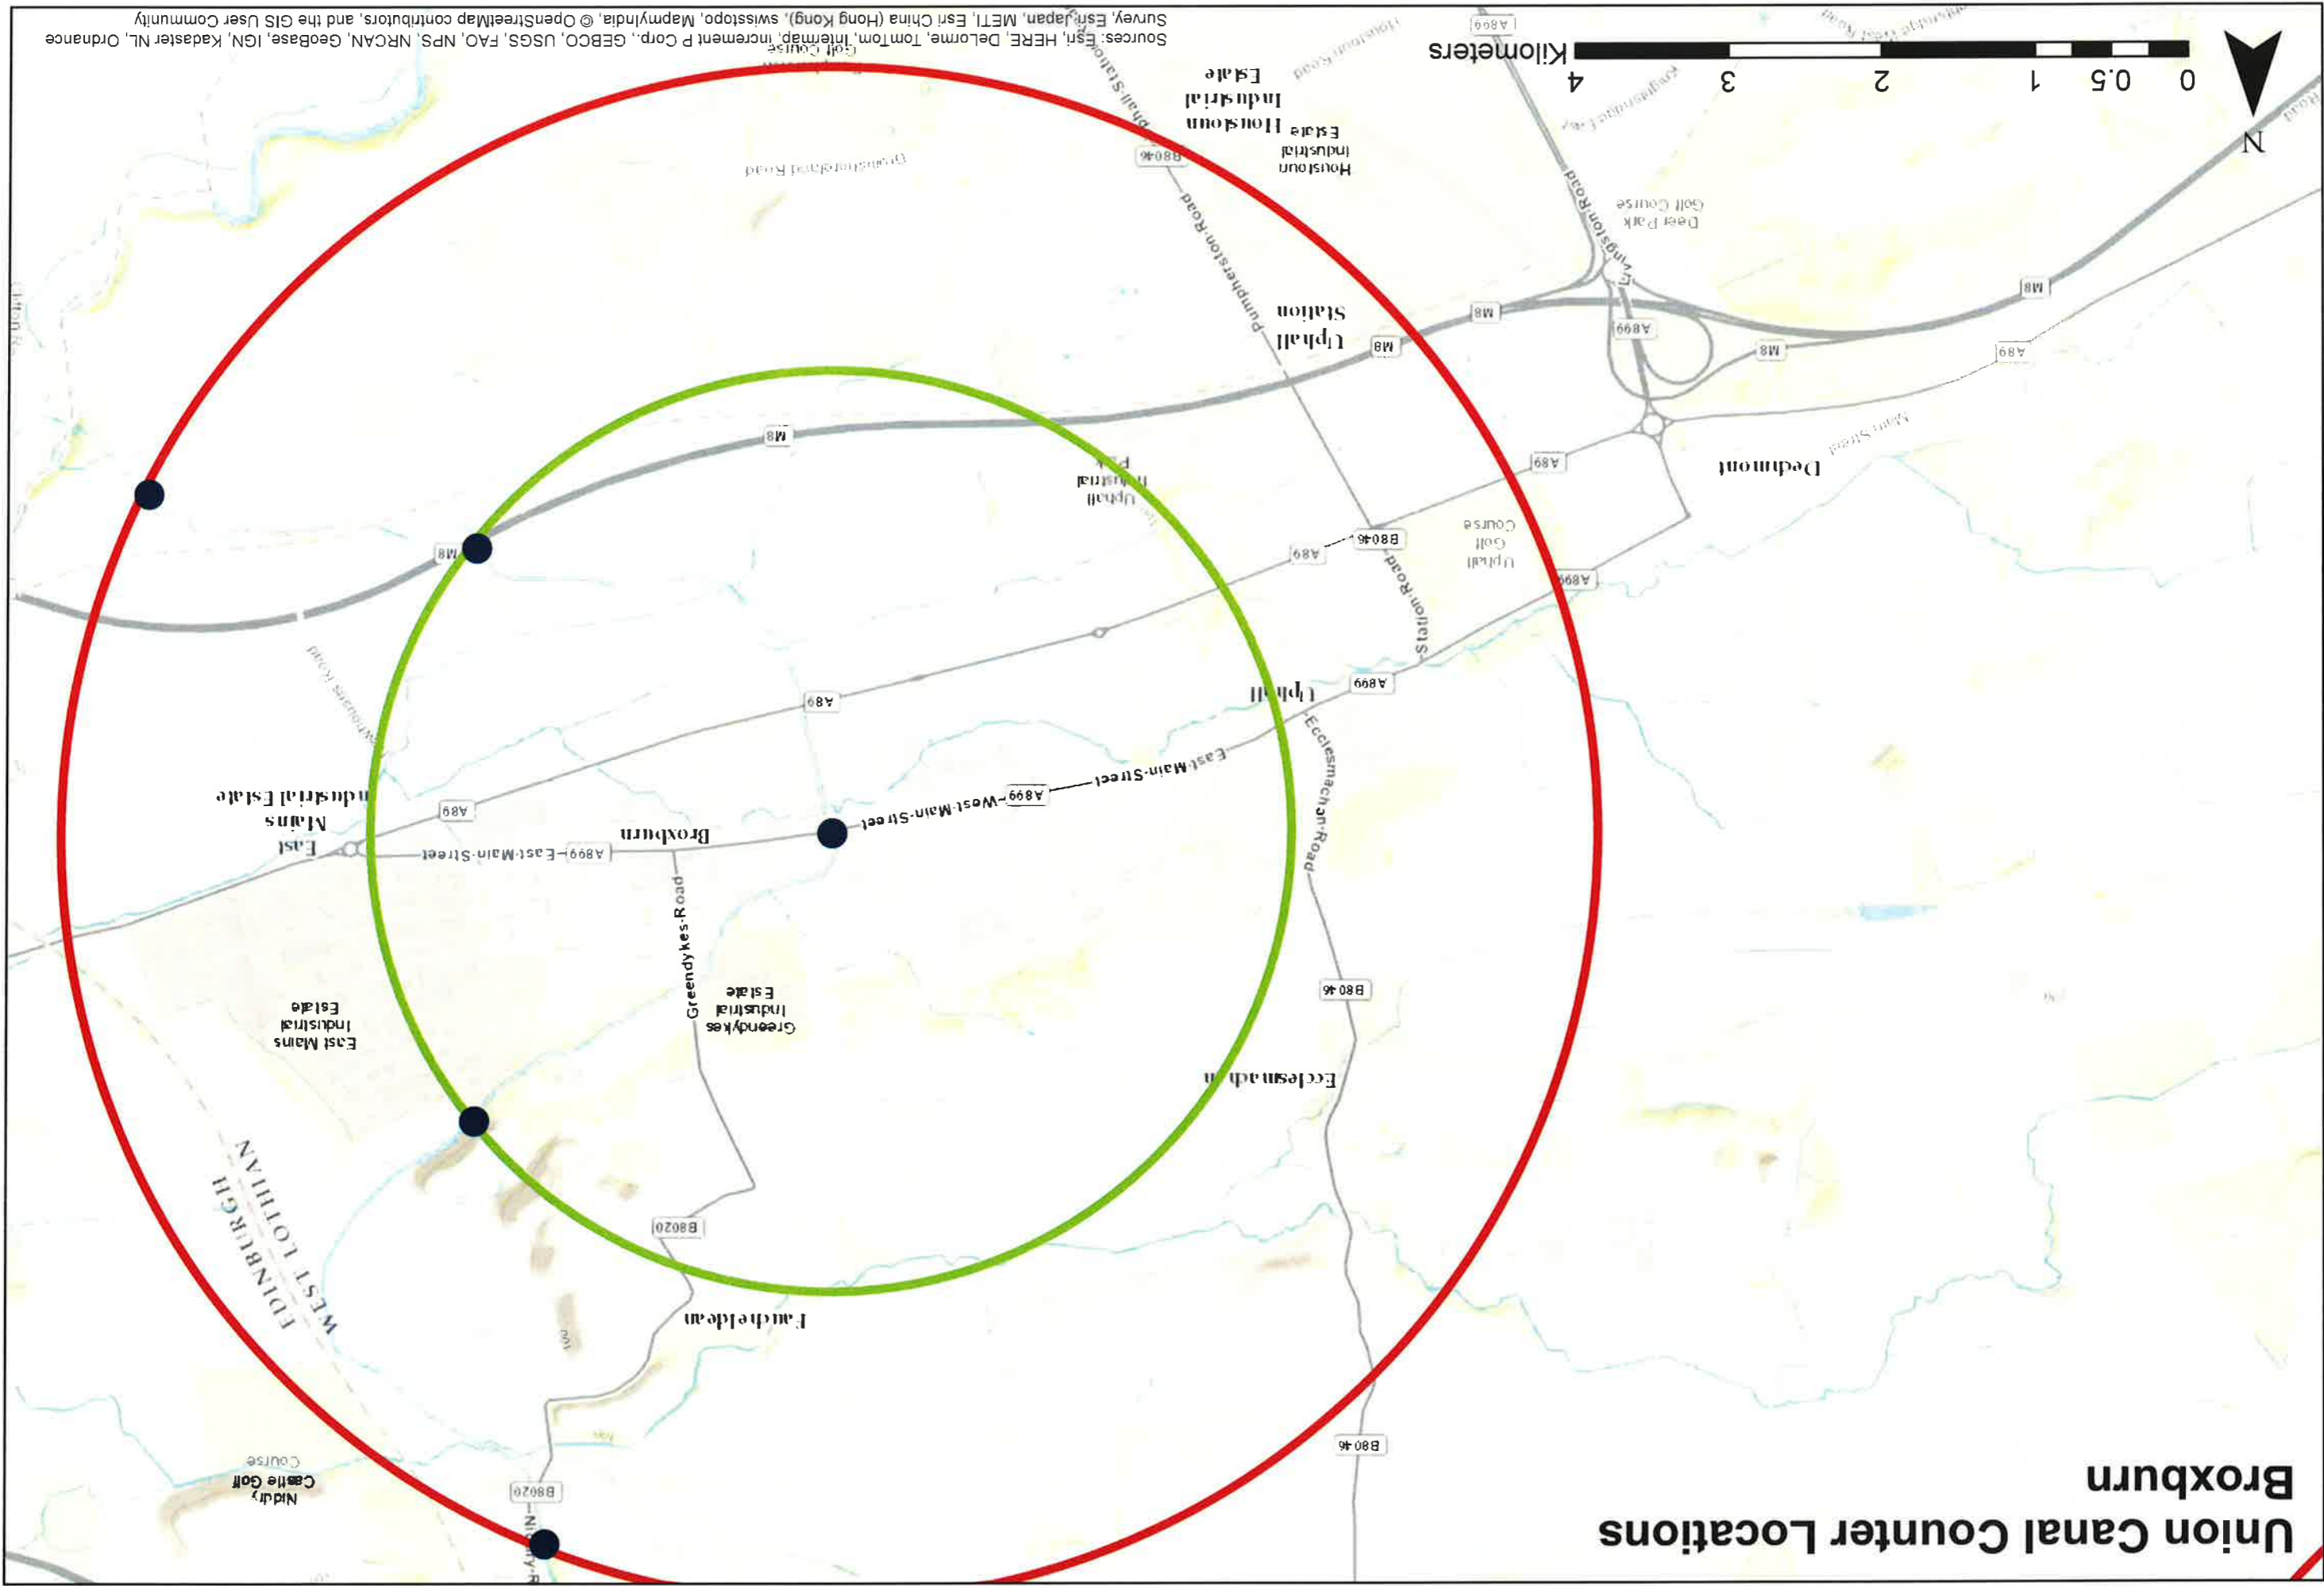

Union Canal Counter Locations

Broxburn

Sources: Esri, HERE, DeLorme, TomTom, Intermap, increment P Corp., GEBCO, USGS, FAO, NPS, NRCAN, Geobase, IGN, Kadaster NL, Ordnance Survey, Esri, Japan, METI, Esri China (Hong Kong), Swisstopo, MapmyIndia, © OpenStreetMap contributors, and the GIS User Community