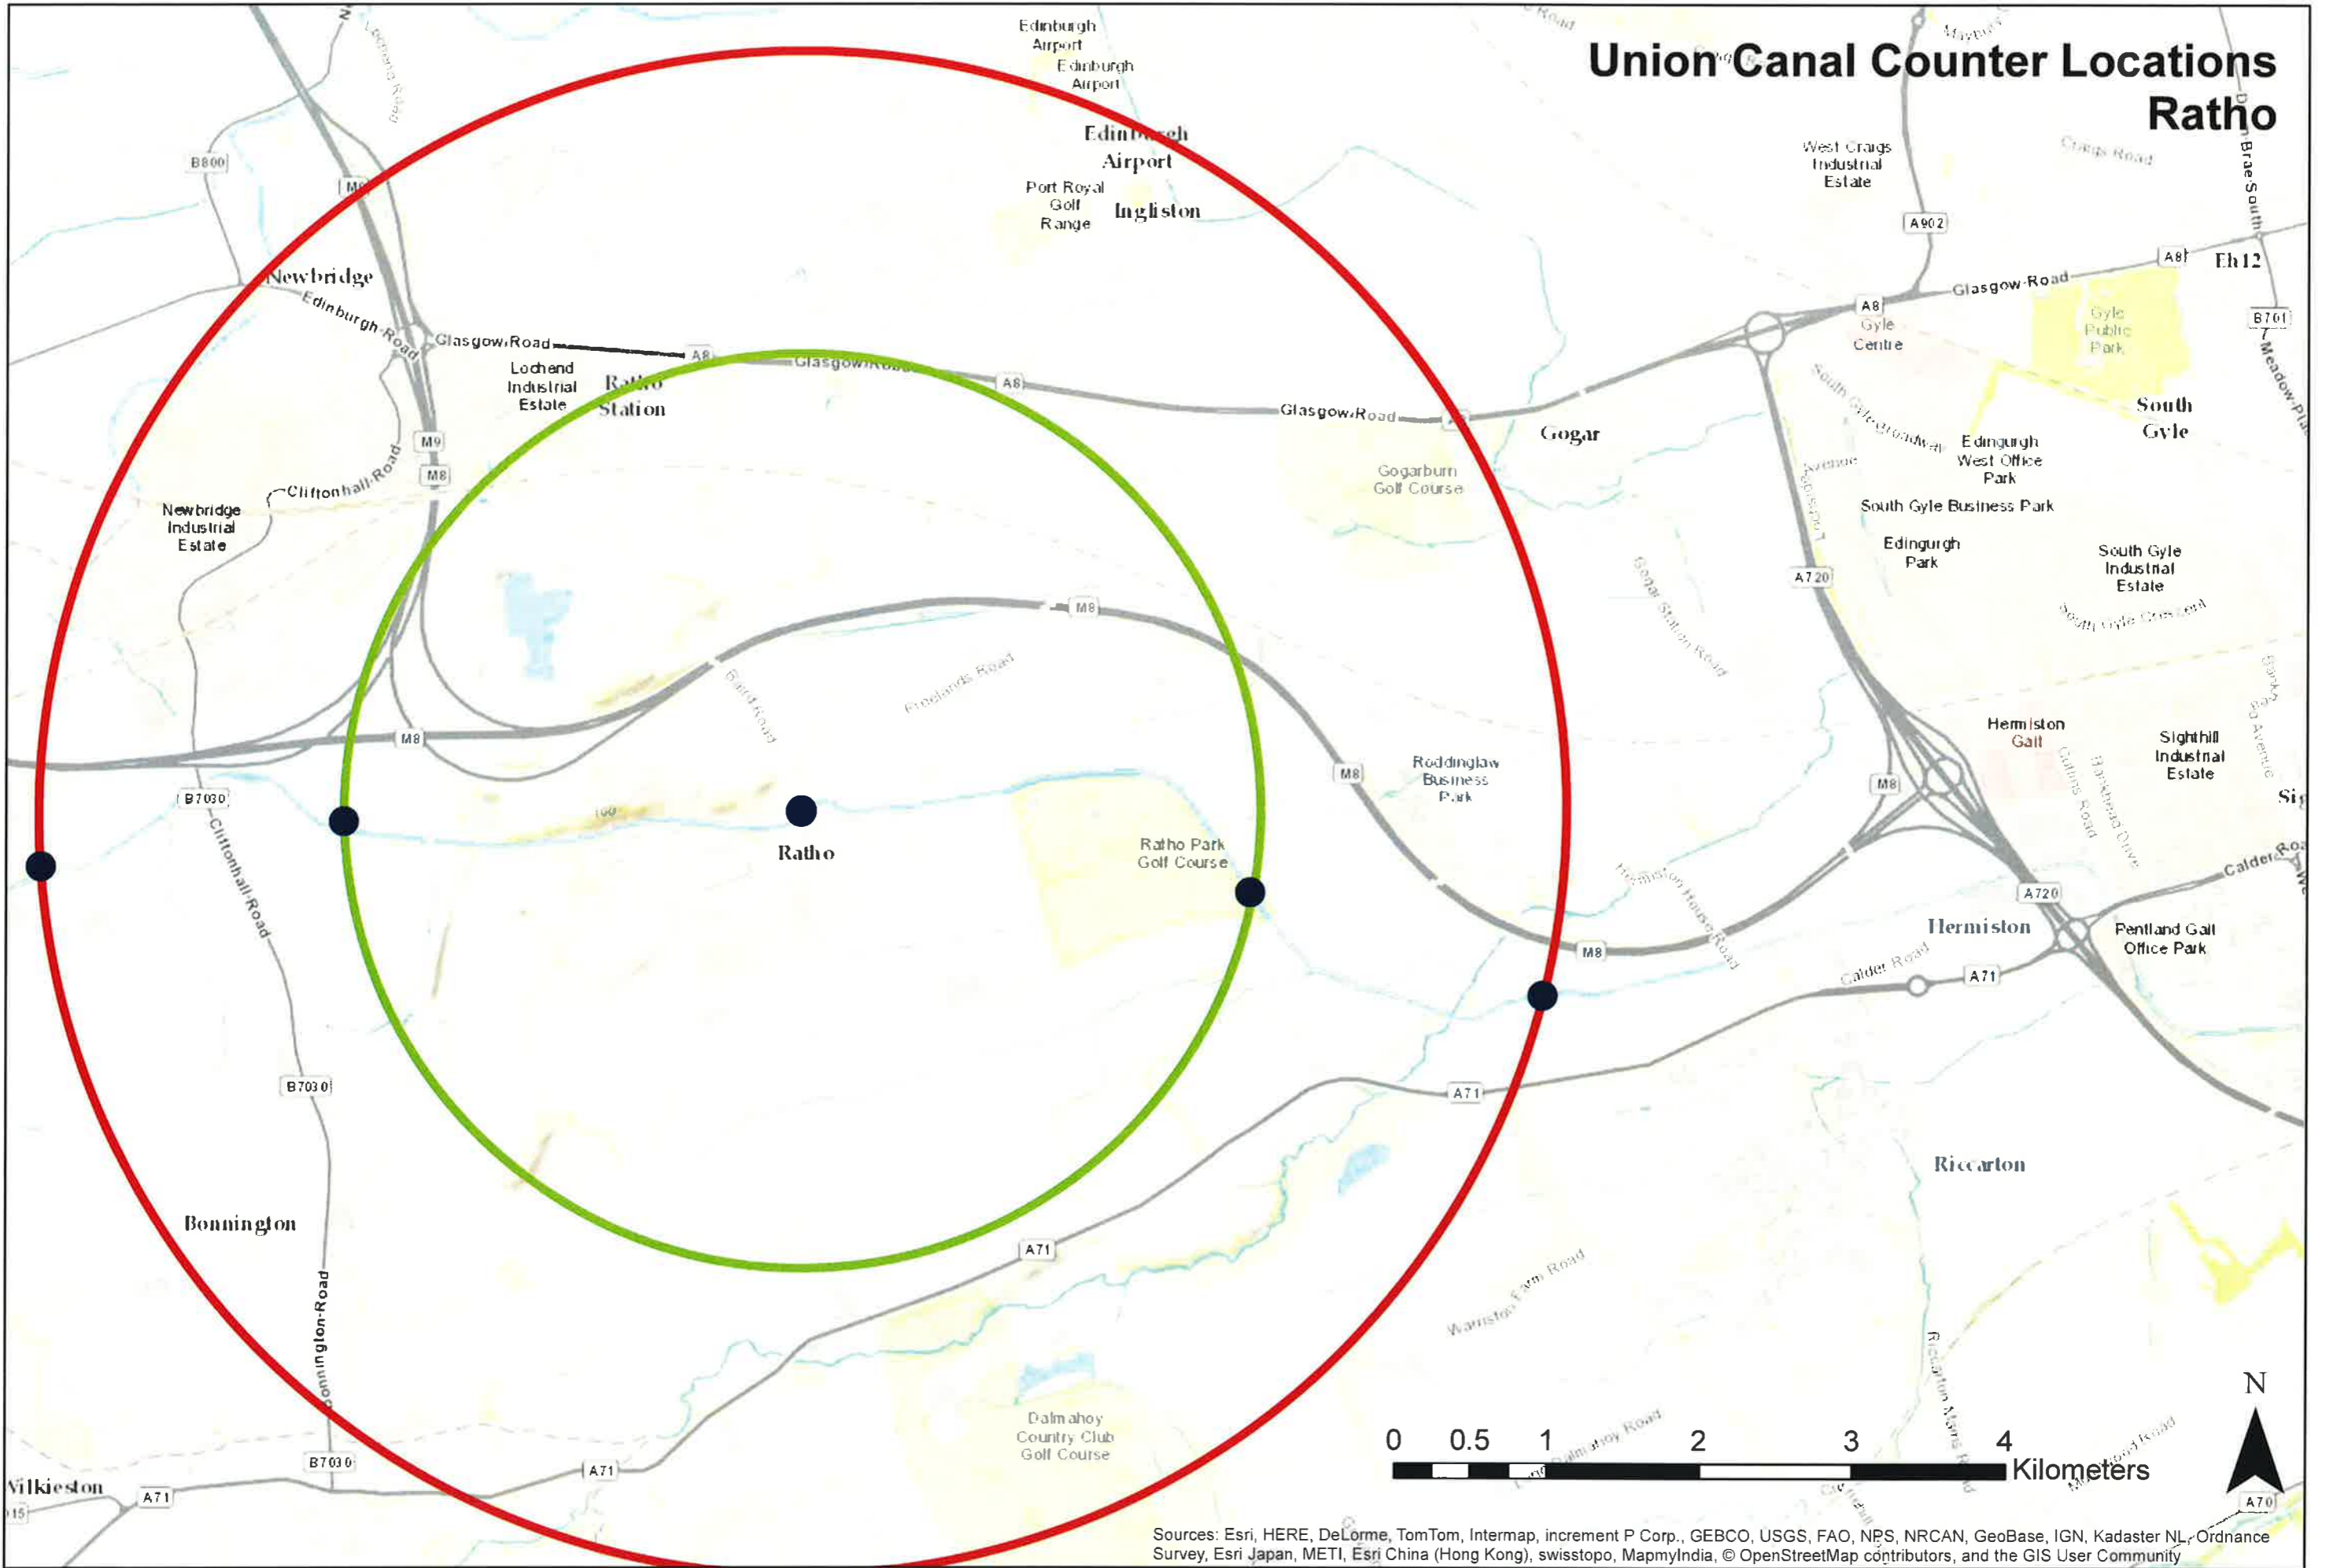

# Union Canal Counter Locations Falkirk Wheel to Edinburgh - 23 counters

Sources: Esri, HERE, DeLorme, TomTom, Intermap, increment P Corp., GEBCO, USGS, FAO, NPS, NRCAN, GeoBase, IGN, Kadaster NL, Ordnance Survey, Esri Japan, METI, Esri China (Hong Kong), swisstopo, MapmyIndia, © OpenStreetMap contributors, and the GIS User Community

# Union Canal Counter Locations Linlithgow

# Union Canal Counter Locations

# Union Canal Counter Locations Ratho

Sources: Esri, HERE, DeLorme, TomTom, Intermap, increment P Corp., GEBCO, USGS, FAO, NPS, NRCAN, GeoBase, IGN, Kadaster NL, Ordnance Survey, Esri Japan, METI, Esri China (Hong Kong), swisstopo, MapmyIndia, © OpenStreetMap contributors, and the GIS User Community