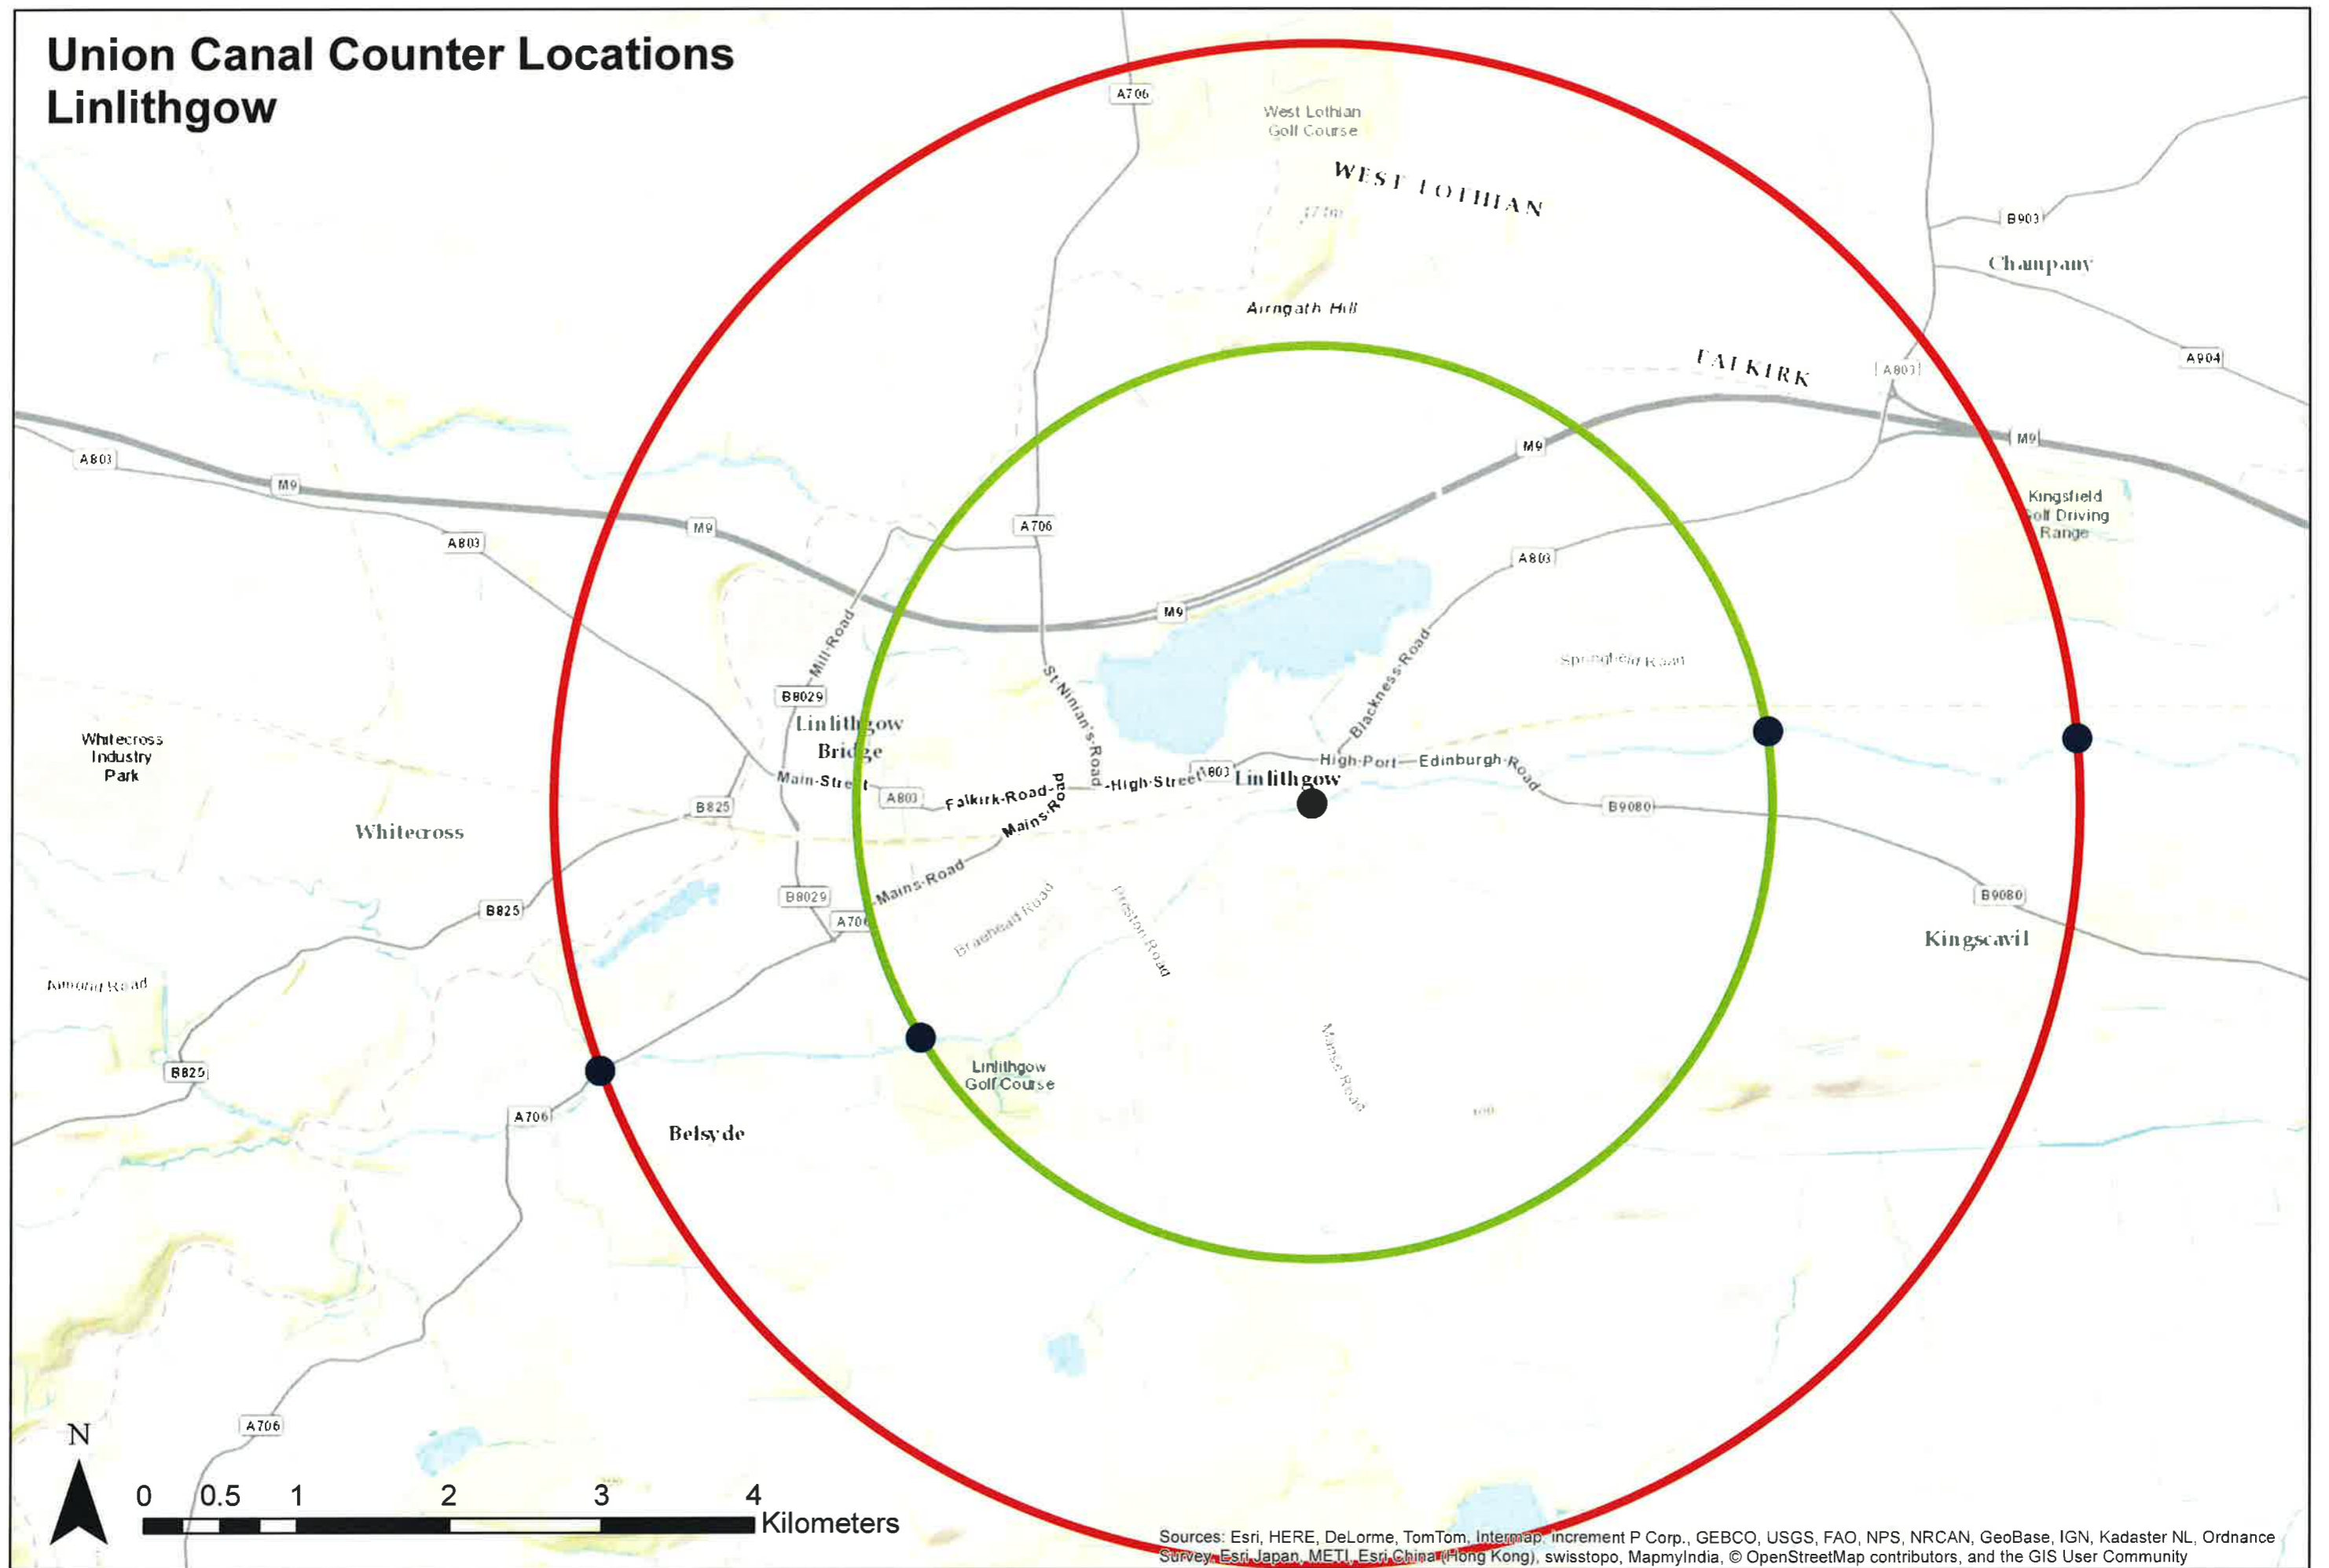

# Union Canal Counter Locations Falkirk Wheel to Edinburgh - 23 counters

Sources: Esri, HERE, DeLorme, TomTom, Intermap, increment P Corp., GEBCO, USGS, FAO, NPS, NRCAN, GeoBase, IGN, Kadaster NL, Ordnance Survey, Esri Japan, METI, Esri China (Hong Kong), swisstopo, MapmyIndia, © OpenStreetMap contributors, and the GIS User Community

# Union Canal Counter Locations Linlithgow

# Union Canal Counter Locations

# Union Canal Counter Locations Ratho

Sources: Esri, HERE, DeLorme, TomTom, Intermap, increment P Corp., GEBCO, USGS, FAO, NPS, NRCAN, GeoBase, IGN, Kadaster NL, Ordnance Survey, Esri Japan, METI, Esri China (Hong Kong), swisstopo, MapmyIndia, © OpenStreetMap contributors, and the GIS User Community