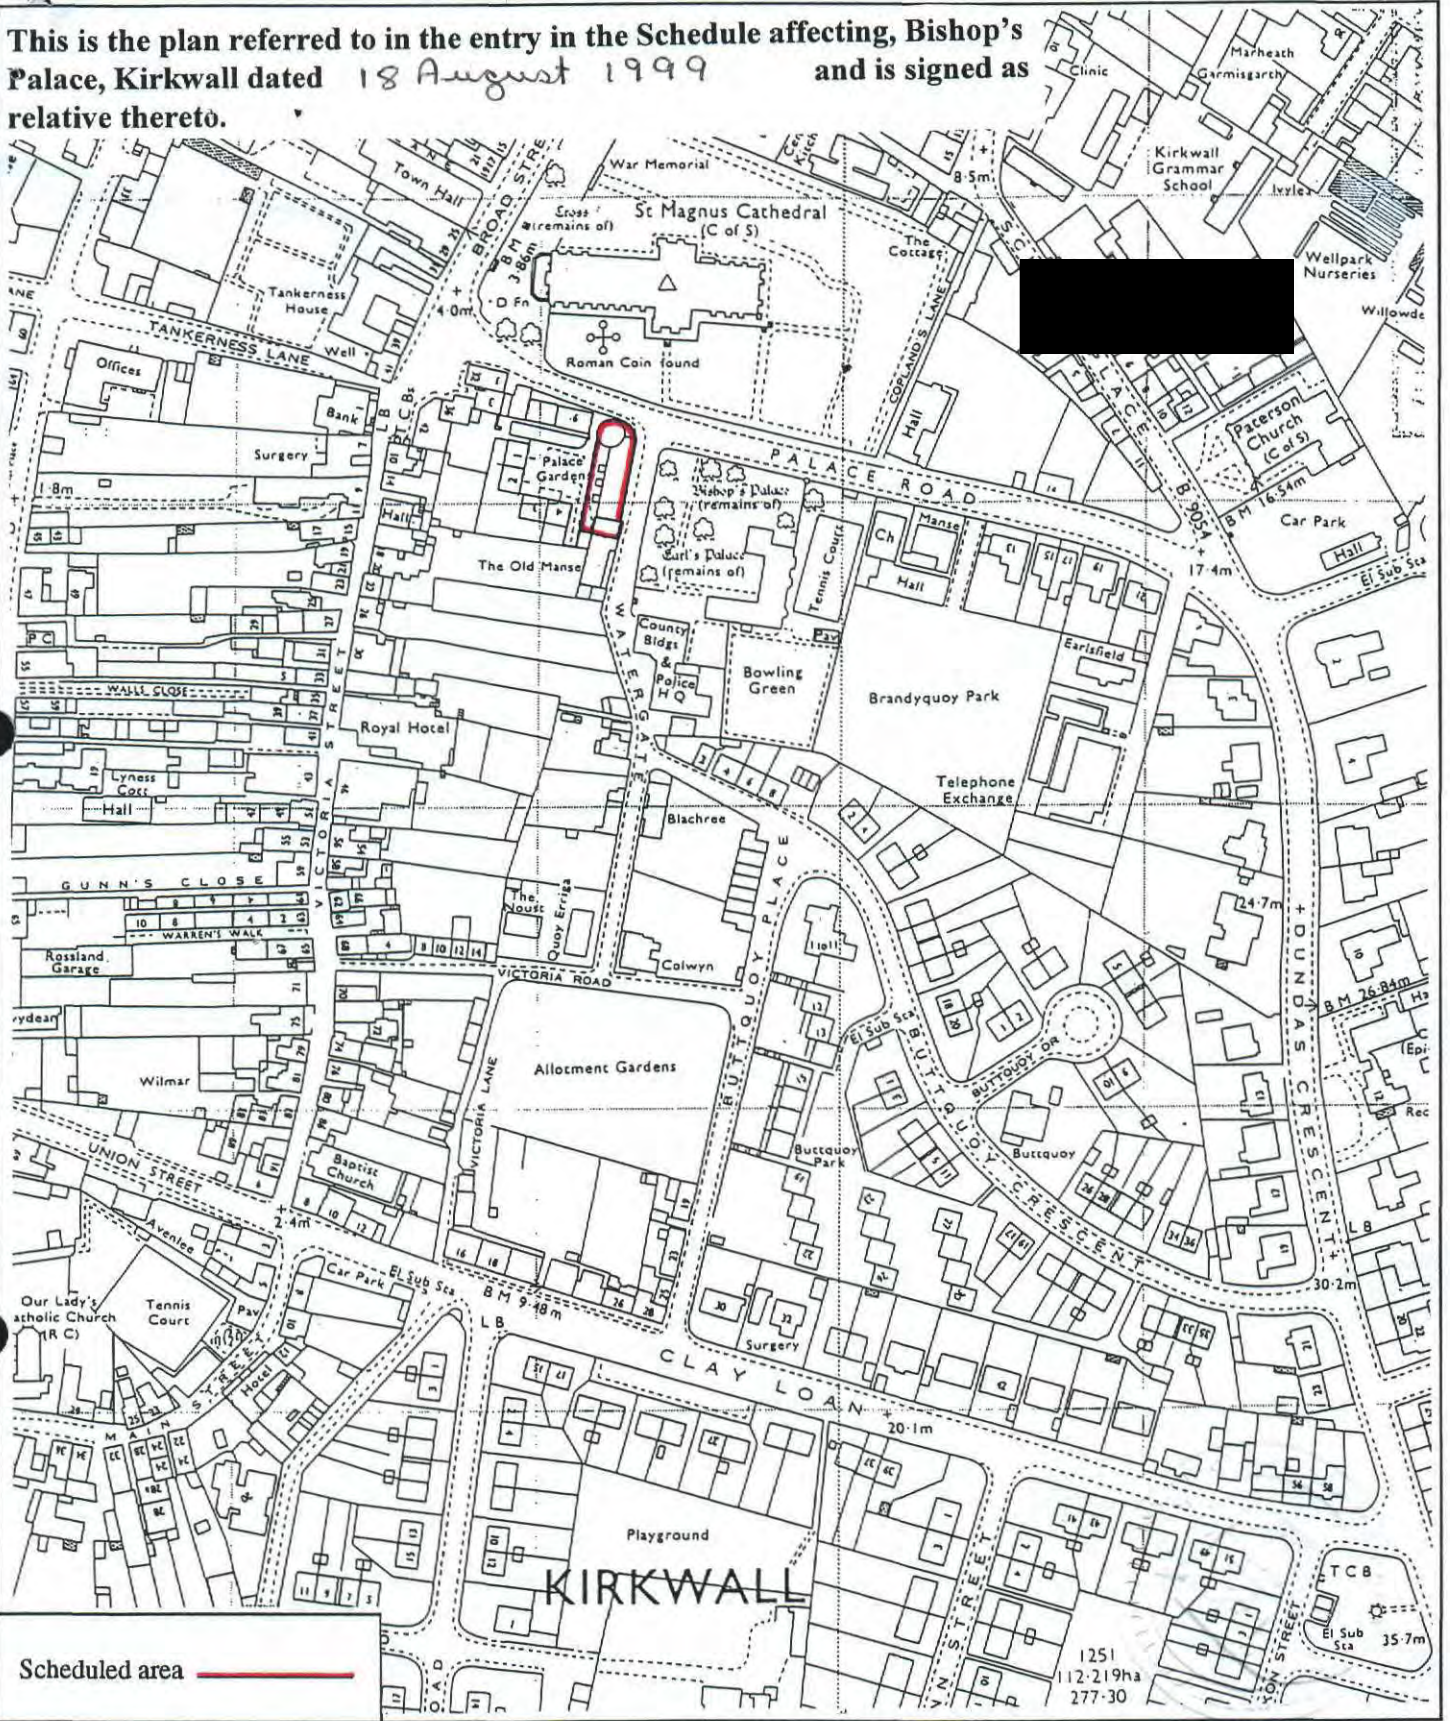

This is the plan referred to in the entry in the Schedule affecting, Bishop's Palace, Kirkwall dated 18 August 1999 and is signed as relative thereto.

Scheduled area

Bishop's Palace, Kirkwall

Kirkwall and St Ola Parish

Sheet: HY4410

Scale 1:2500

© Crown copyright reserved