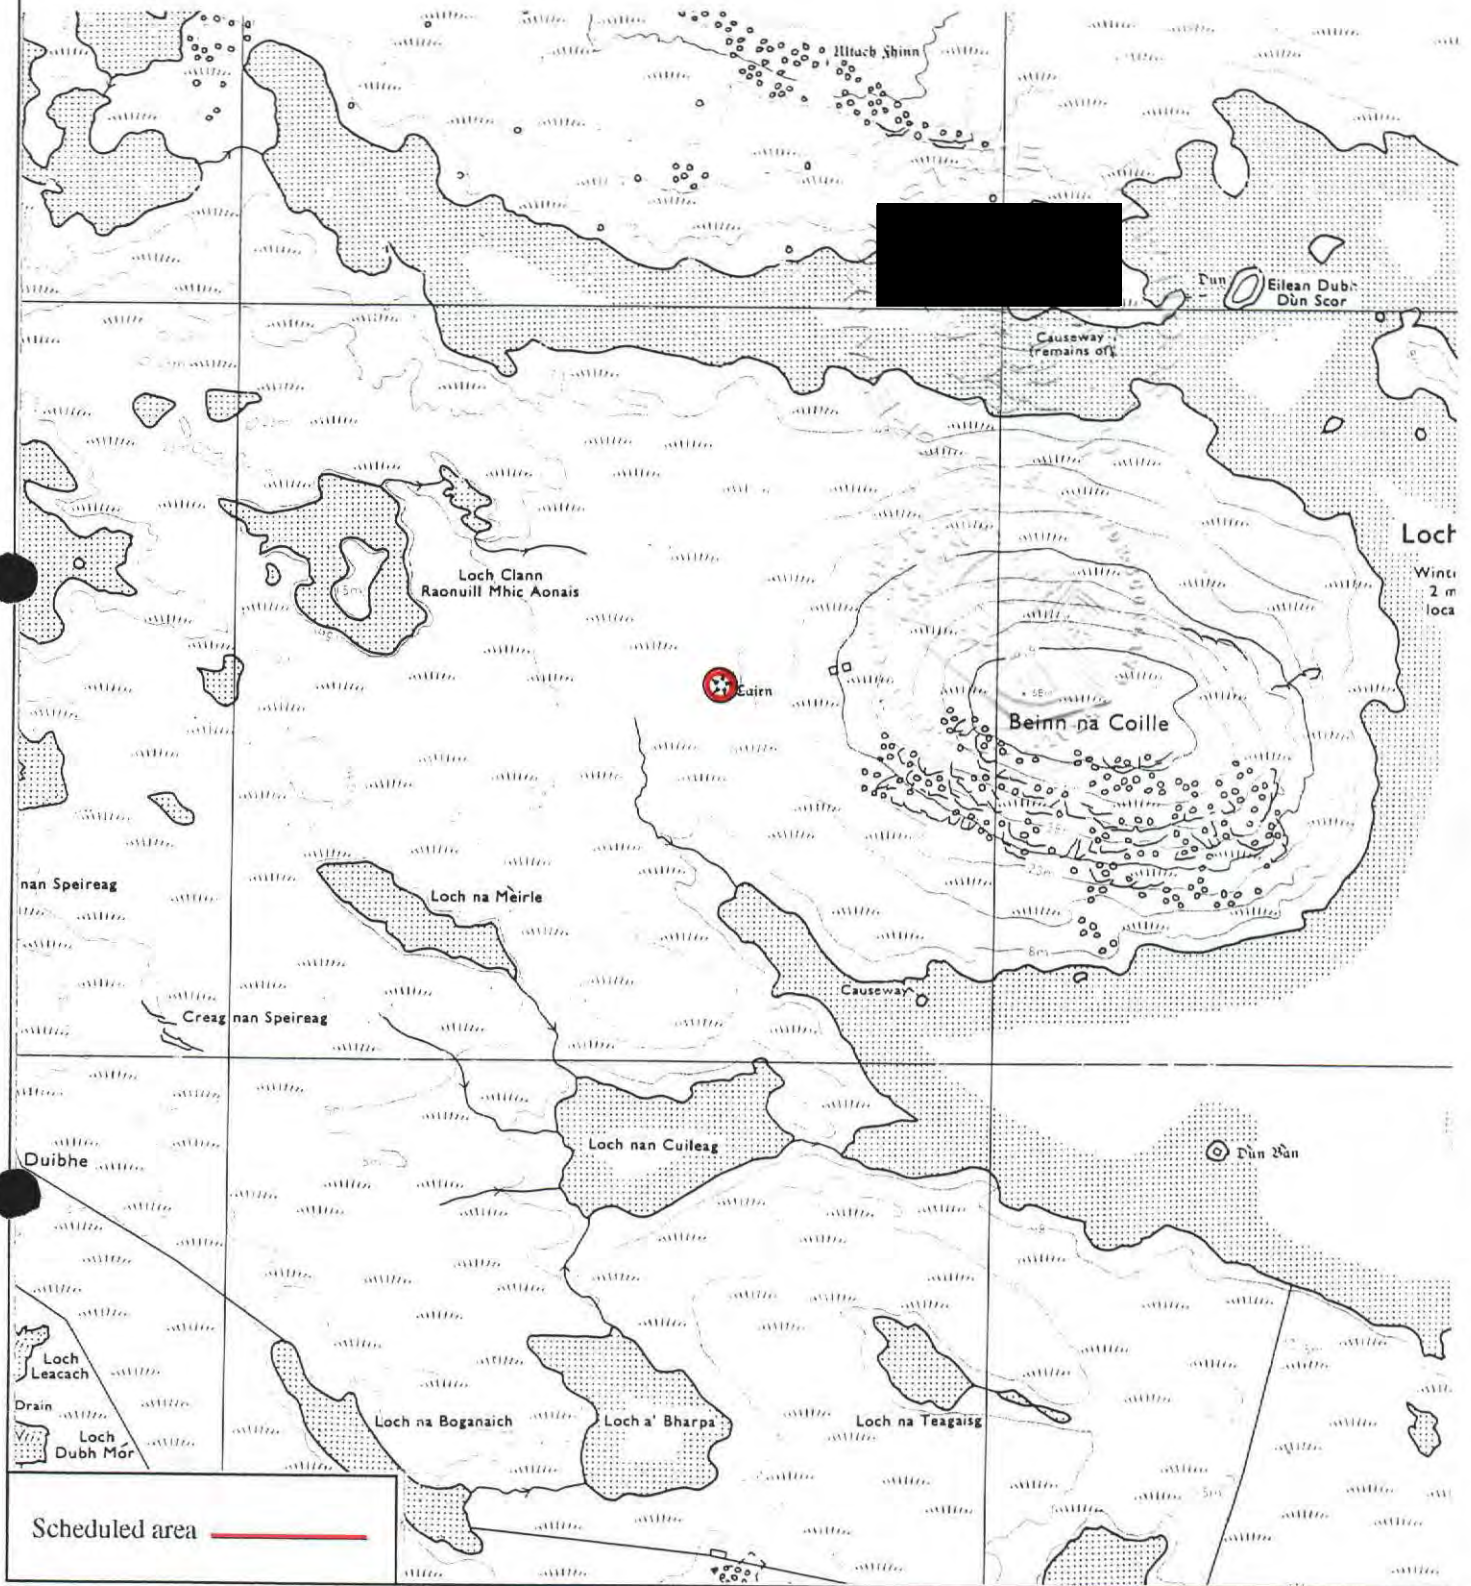

This is the plan referred to in the entry in the Schedule affecting Beinn na Coille, dun 400m W of, North Uist, dated 9 January 1998 and is signed as relative thereto.

Beinn na Coille, dun 400m W of,
North Uist

North Uist Parish

Sheet: NF86SW

Scale 1:10,000

© Crown copyright reserved