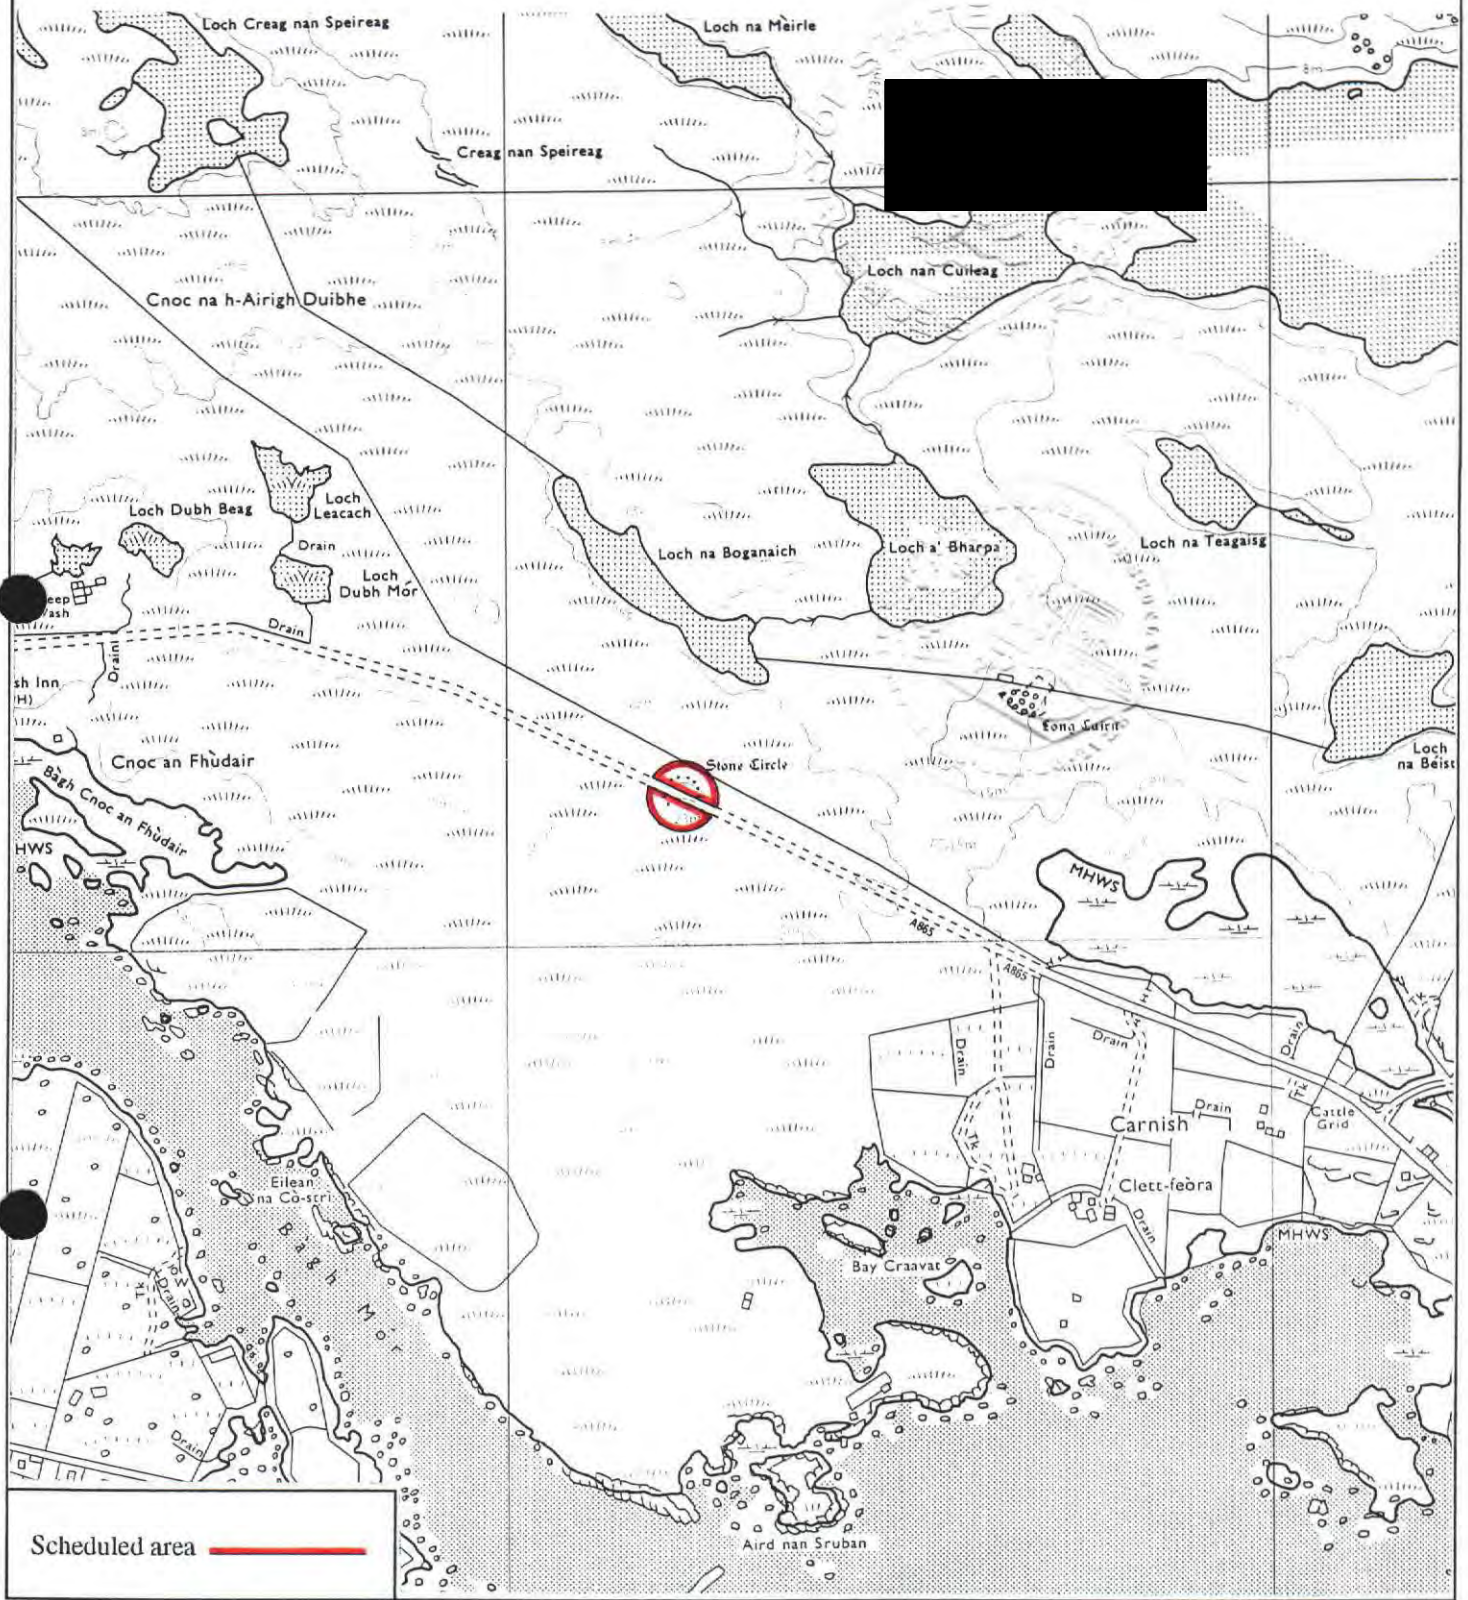

EMV

THE ANCIENT MONUMENTS AND
ARCHAEOLOGICAL AREAS ACT 1979

Entry in the Schedule of Monuments

02754

~~11~~

1998

Re: The Monument known as
Carinish, stone circle S of Loch na
Boganaich, North Uist

in the Parish of North Uist and
County of Inverness

The monument known as Carinish, stone circle S of Loch na Boganaich, North Uist comprises a disturbed stone circle lying partly on either side of the A865 road. The area to be scheduled is a circle 90m across but excluding a 10m-wide strip which comprises the road and its immediate verge on either side. This contains the remains of the circle and an area around and within the circle in which further archaeological evidence is likely to survive. The monument, which lies in the Parish of North Uist and the County of Inverness as shown outlined in red on the Plan annexed and executed as relative hereto 

 is hereby included in the Schedule of Monuments appearing to the Secretary of State for Scotland to be of national importance compiled and maintained by him under section 1(1) of the Ancient Monuments and Archaeological Areas Act 1979.

Scheduled area ———

Carinish, stone circle S of
Loch na Boganaich, North Uist

North Uist Parish

Sheet: NF86SW

Scale 1:10,000

© Crown copyright reserved