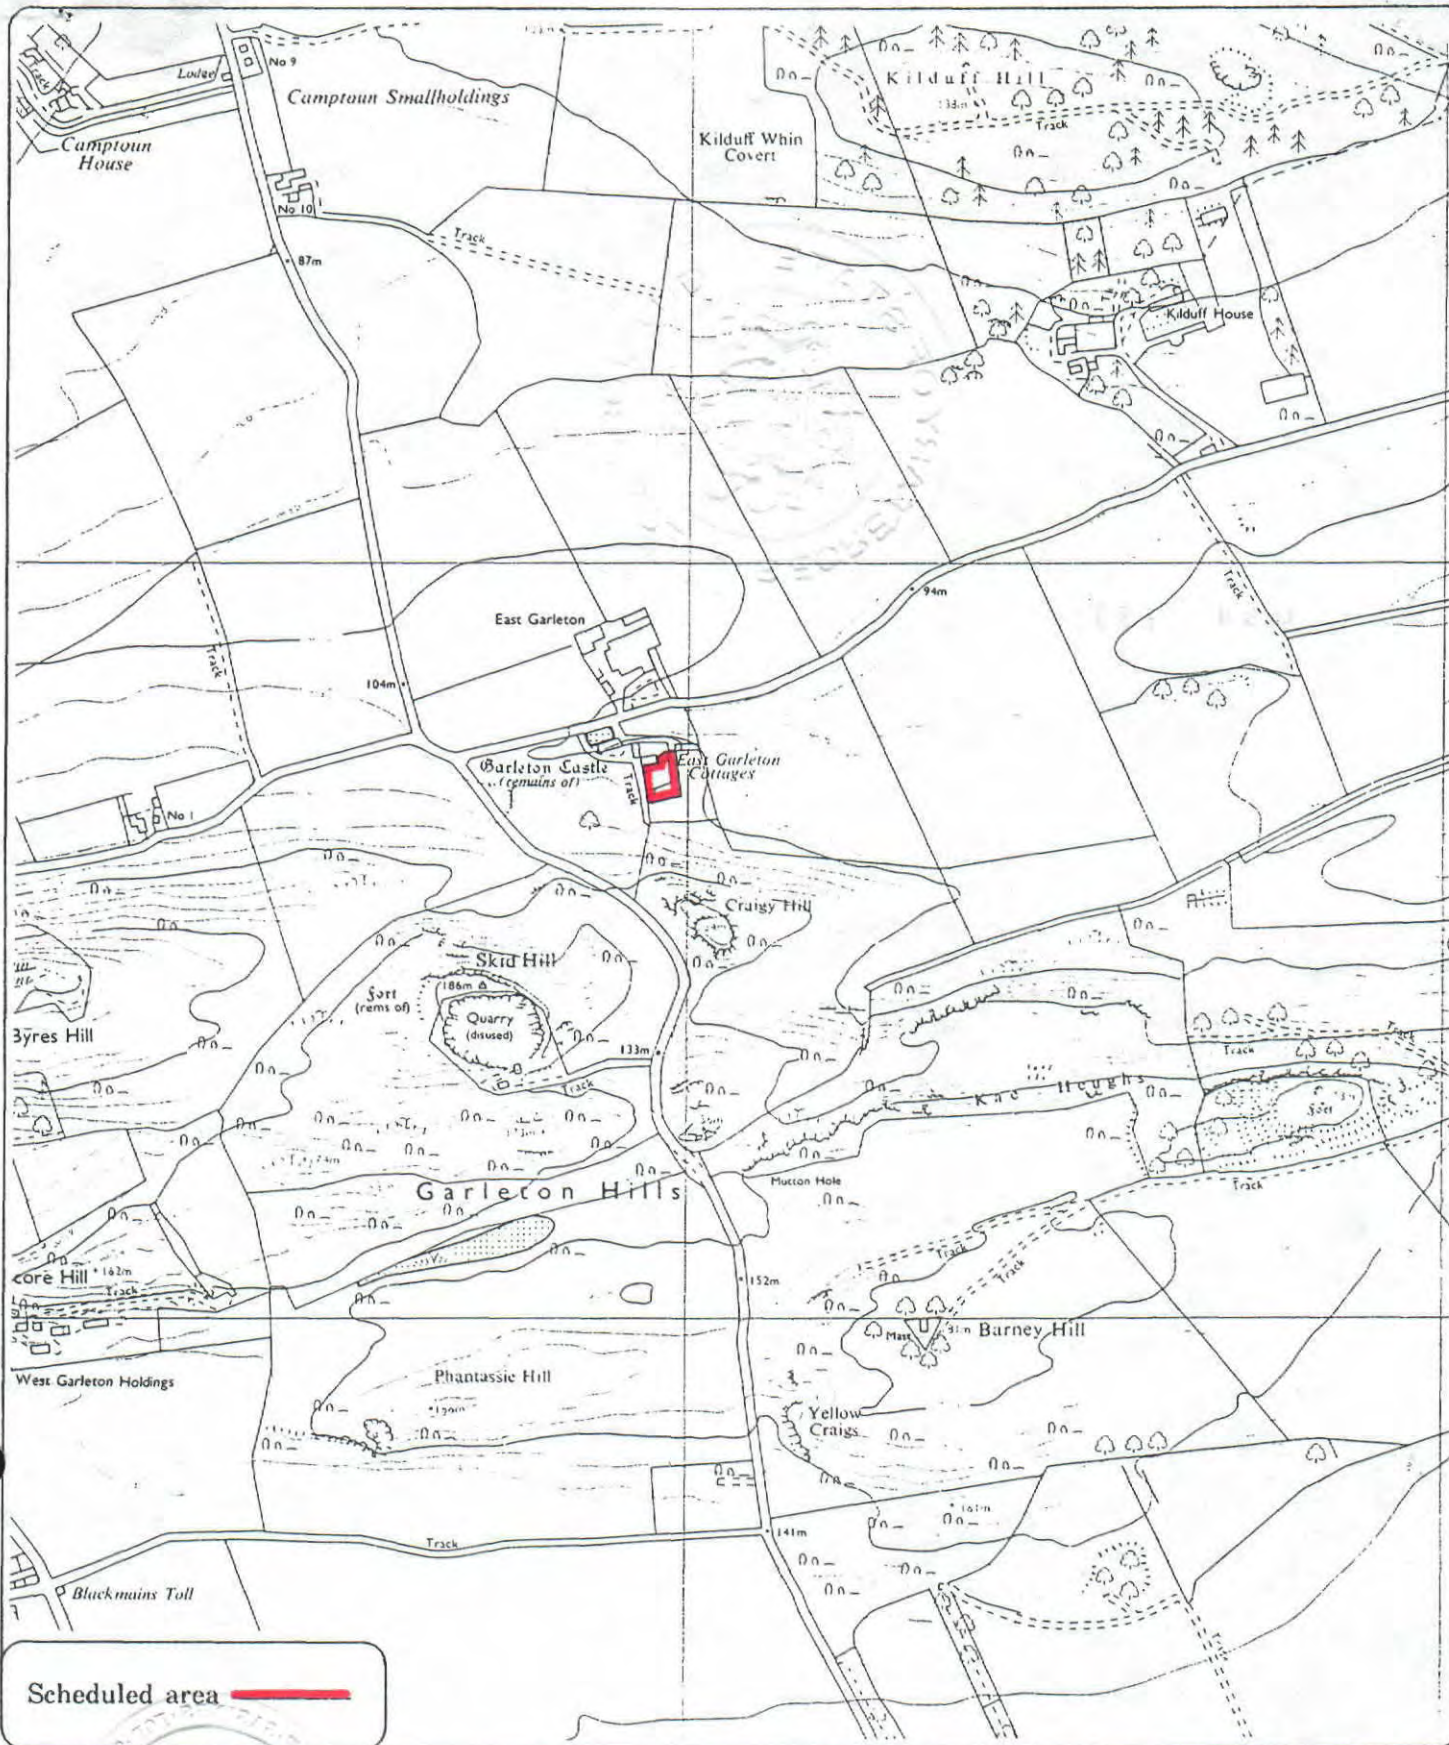

Scheduled area ▬

Garleton Castle
Athelstaneford Parish
EL 94 199

N
Sheet : NT 57 NW

Scale : 1/10,000

100 0 100 200 300 Metres
500 0 500 1000 Feet

© Crown copyright reserved

* COPY OTHER SIDE OF PAGE *