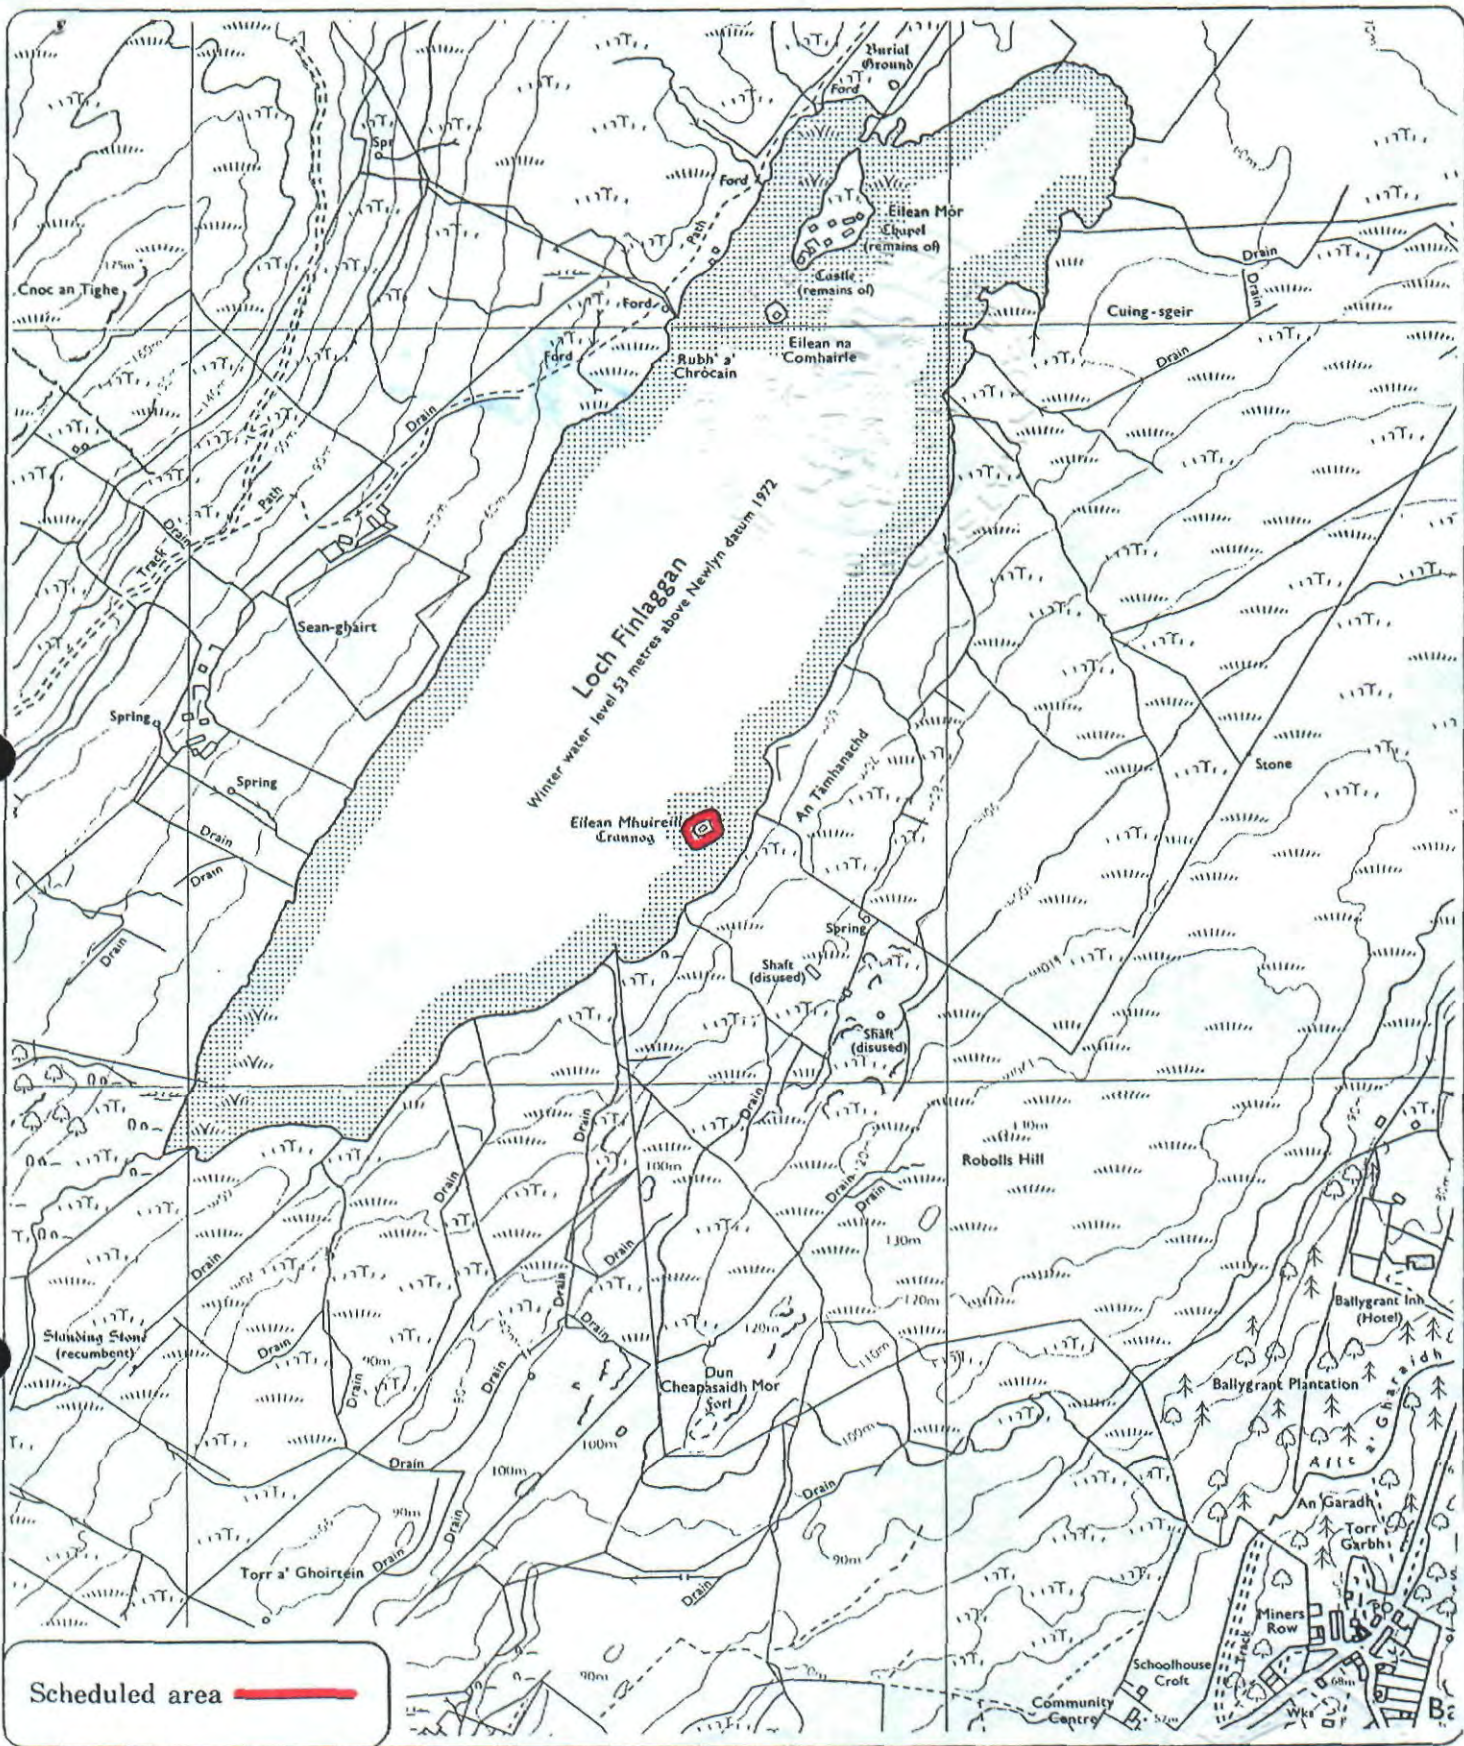

Scheduled area ▬

Eilean Mhuireill, crannog, Islay

Killarow and Kilmeny Parish

Sheet : NR 36 NE

Scale : 1/10,000

© Crown copyright reserved

ARG 93 386

23 MFO