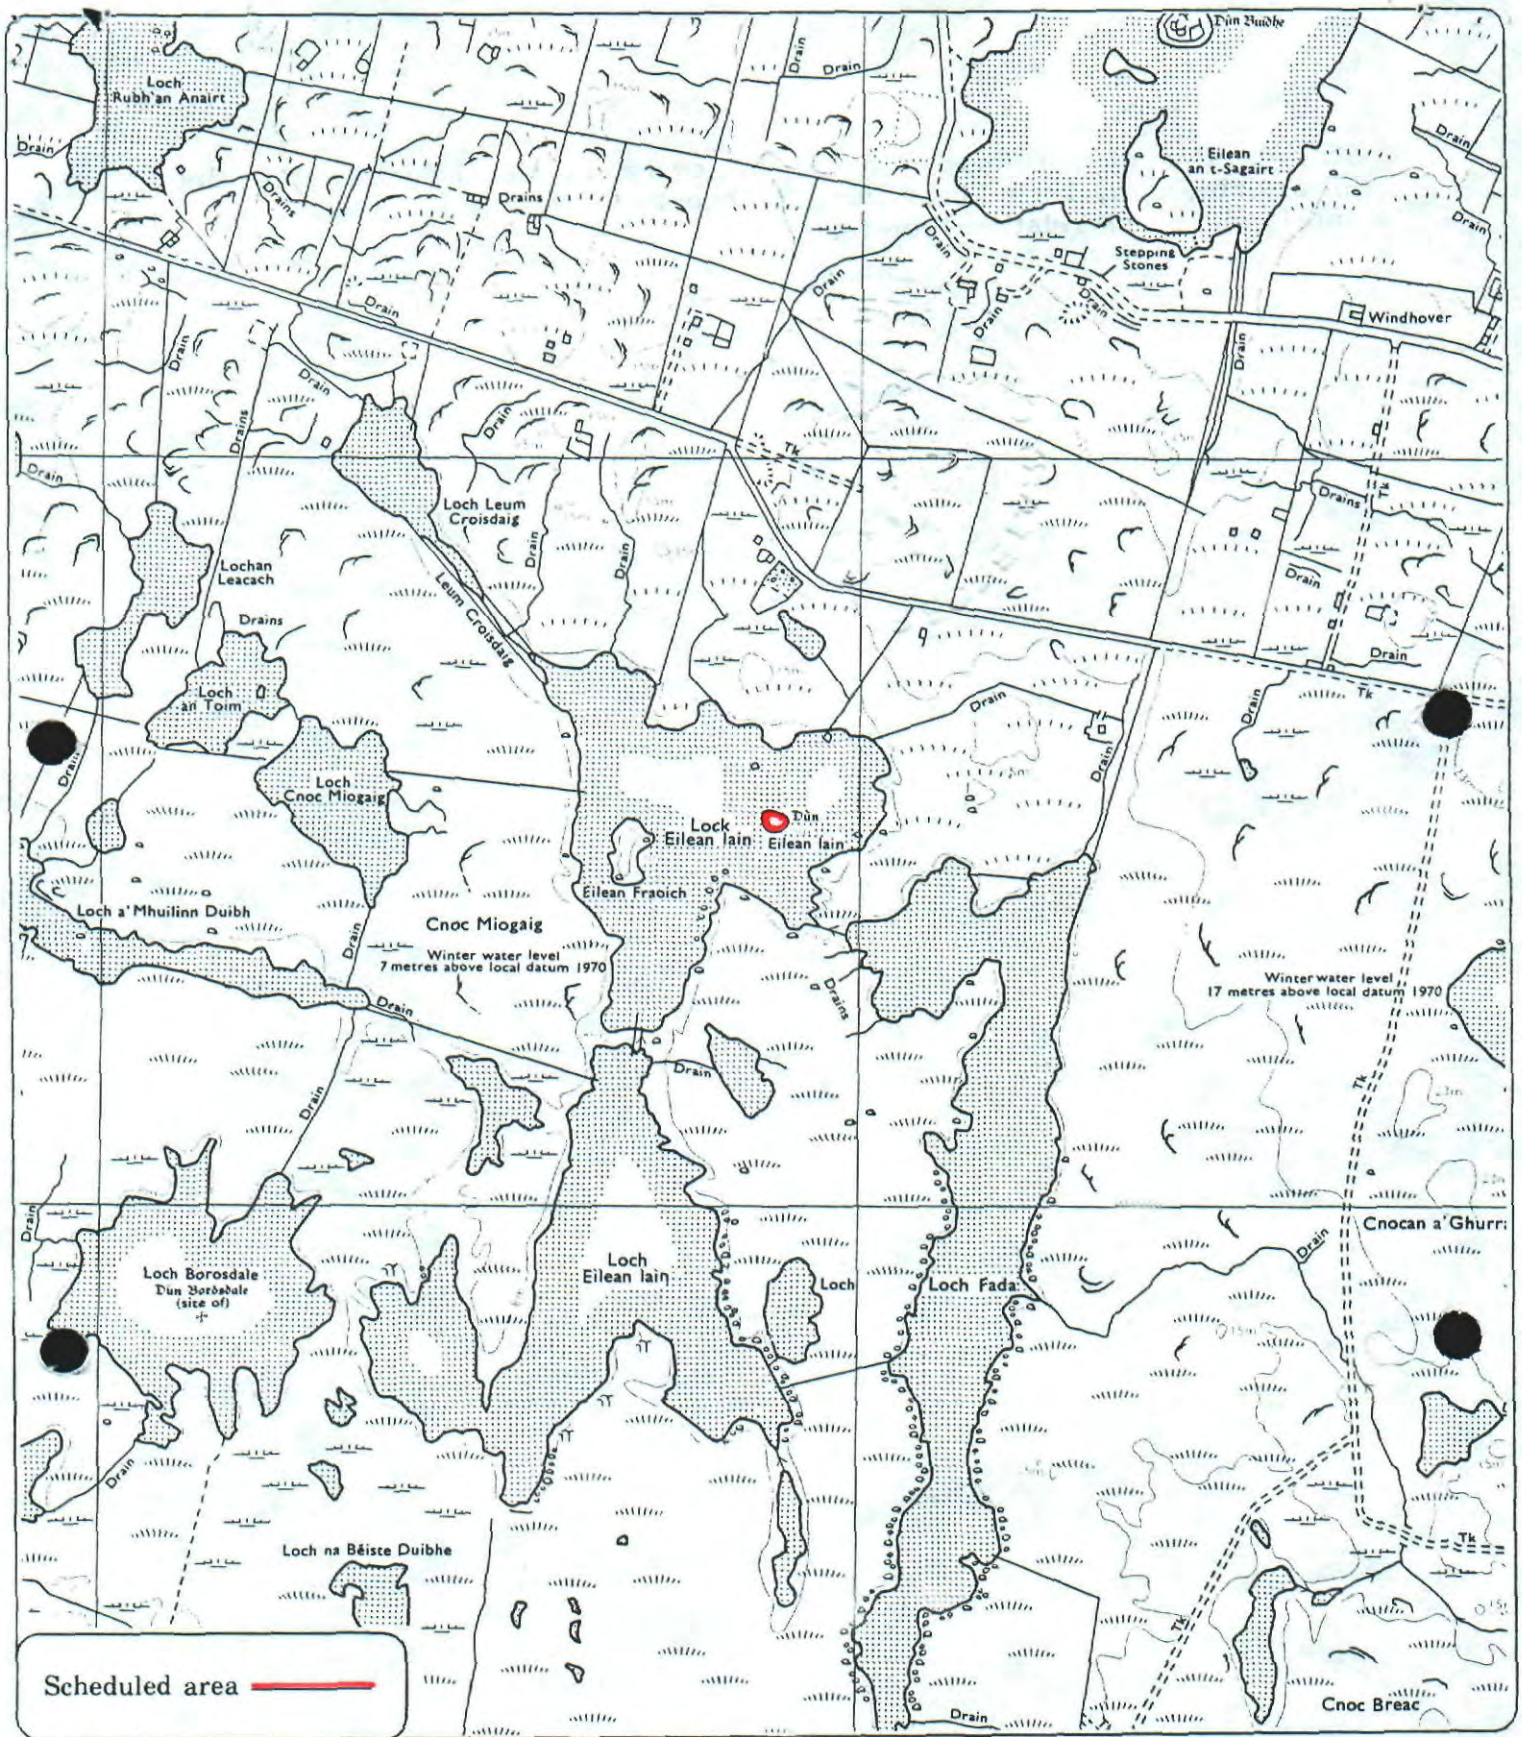

Scheduled area ———

Eilean Iain, dun, Loch Eilean Iain, Benbecula

South Uist Parish

Sheet : NF75SE