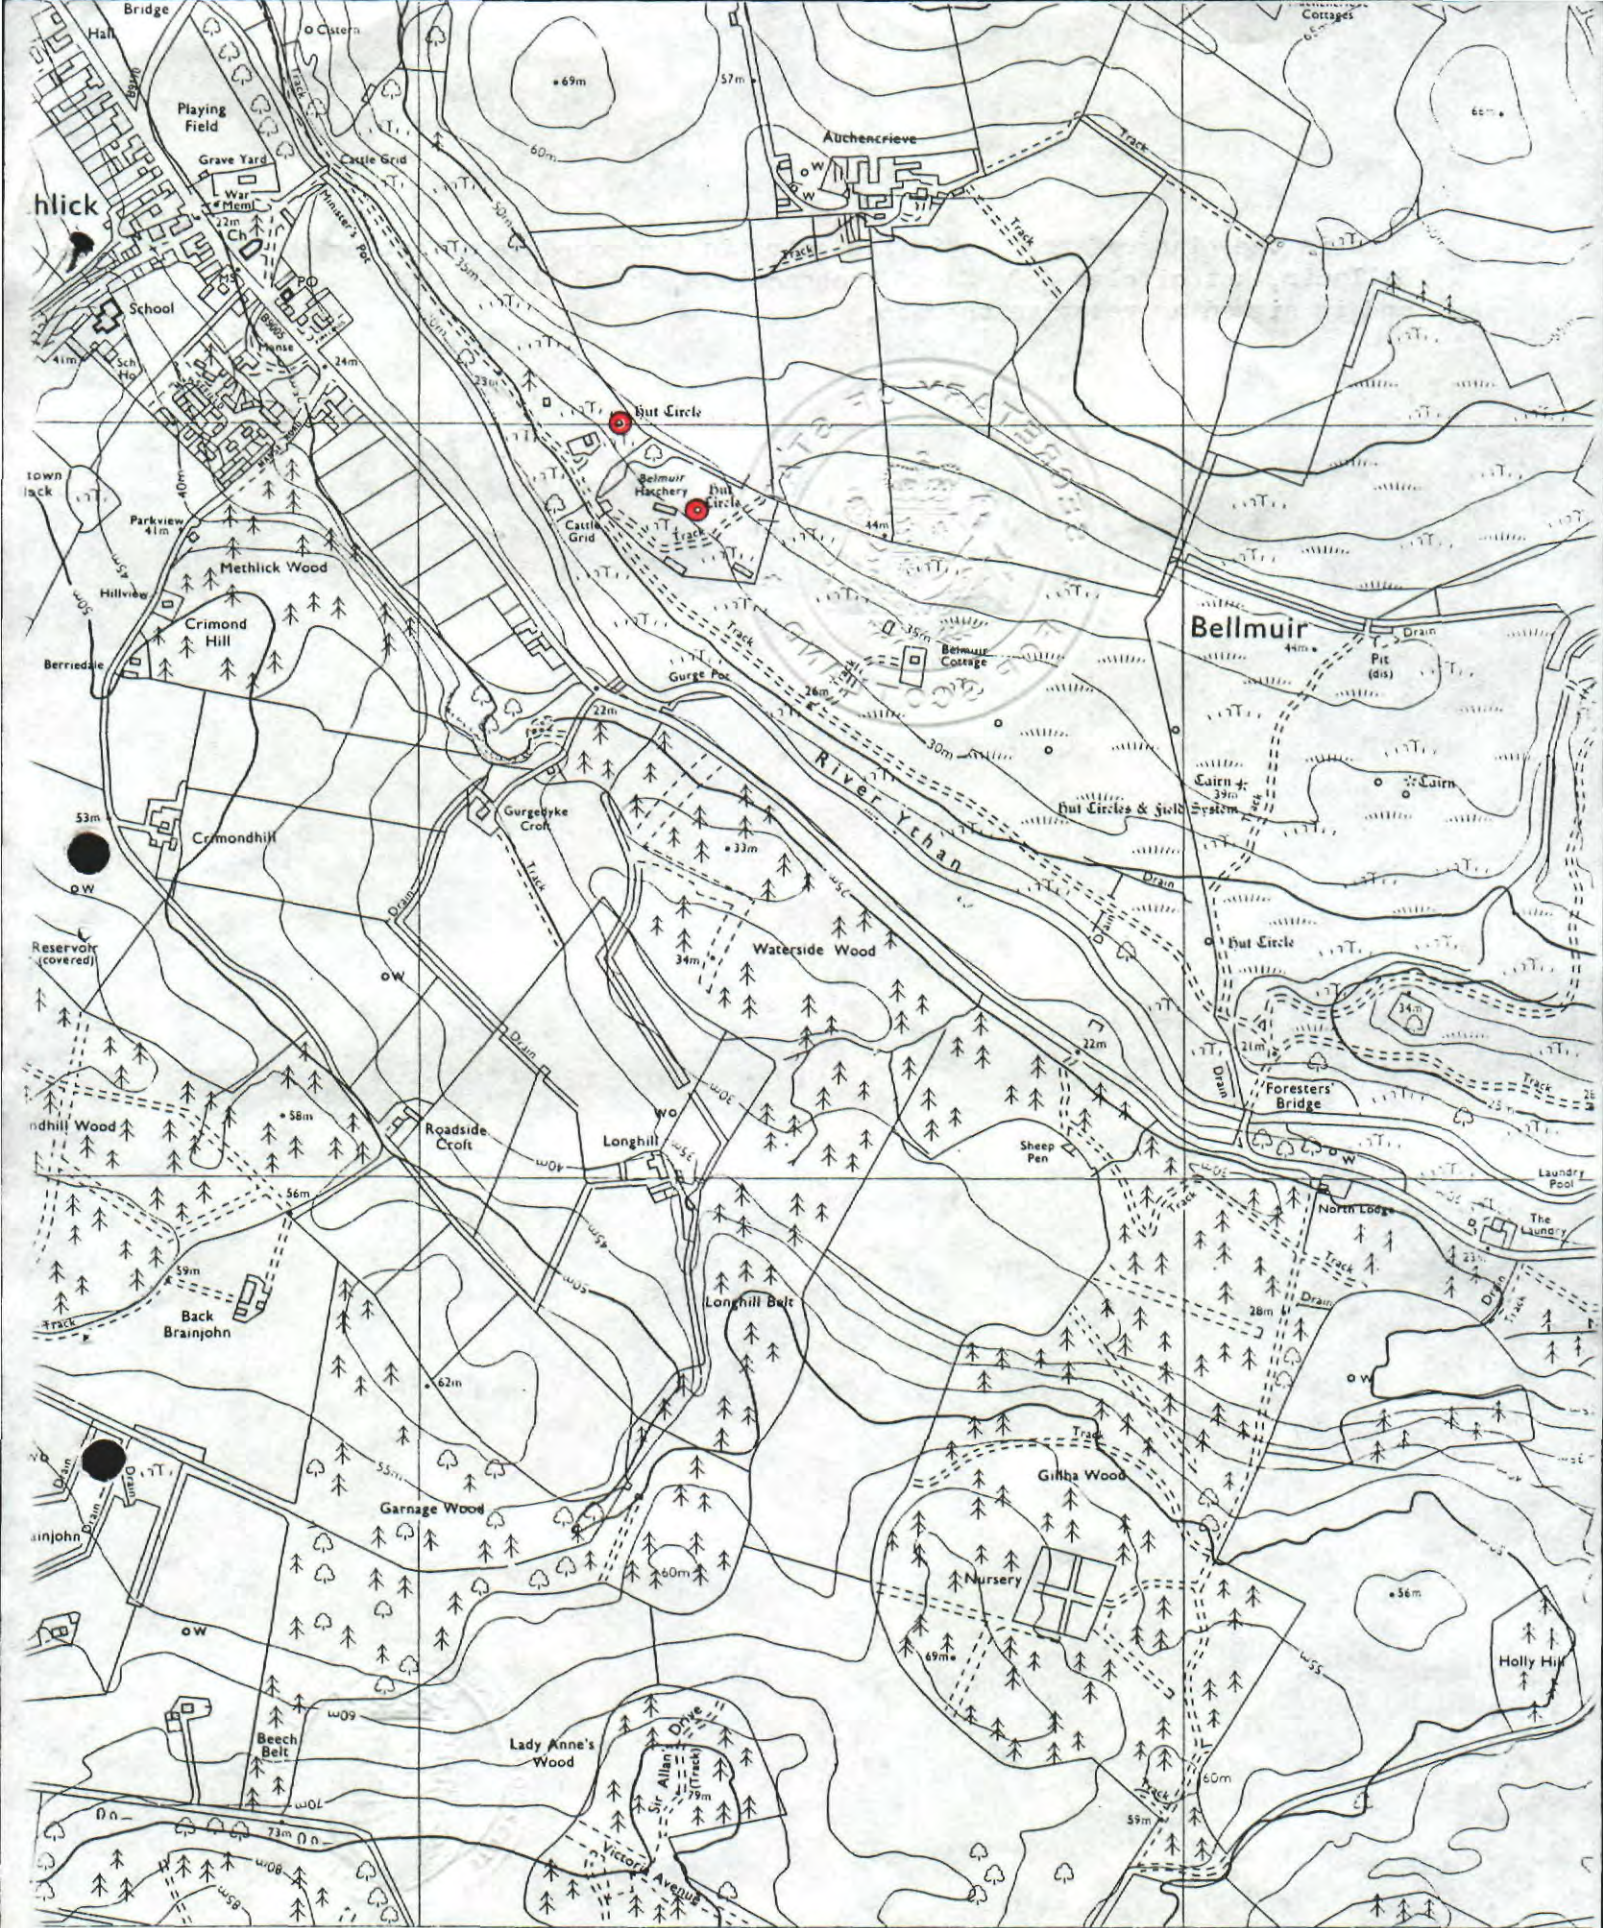

Bellmuir, hut circles 450m SW of
Auchencrieve

Scale : 1/10 000