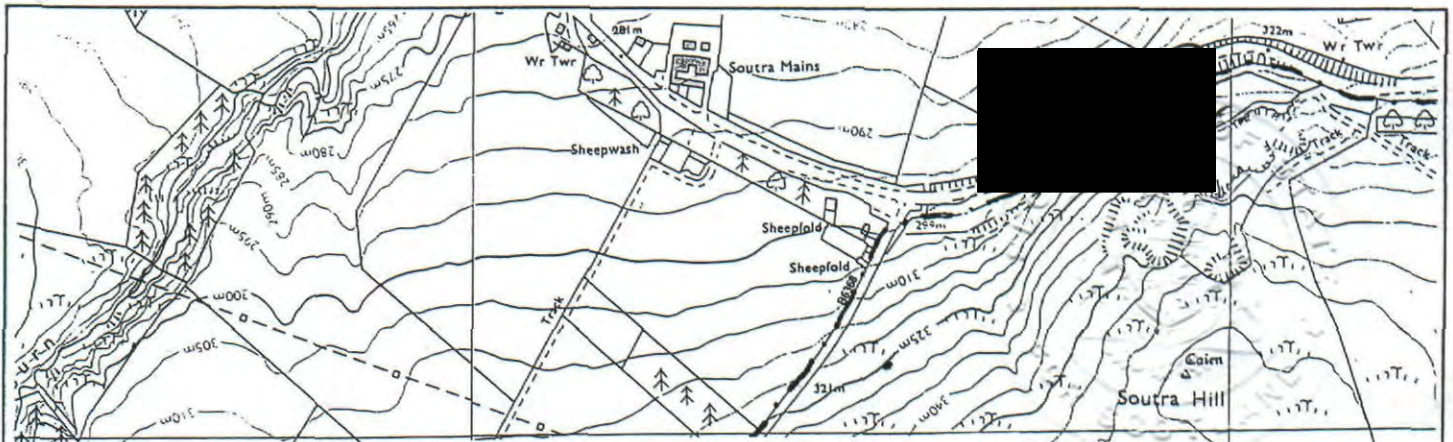

This is the plan referred to in the amended entry in the Schedule affecting, Soutra Aisle, burial aisle and part of site of medieval hospital dated 3 June 1999 and is signed as relative thereto.