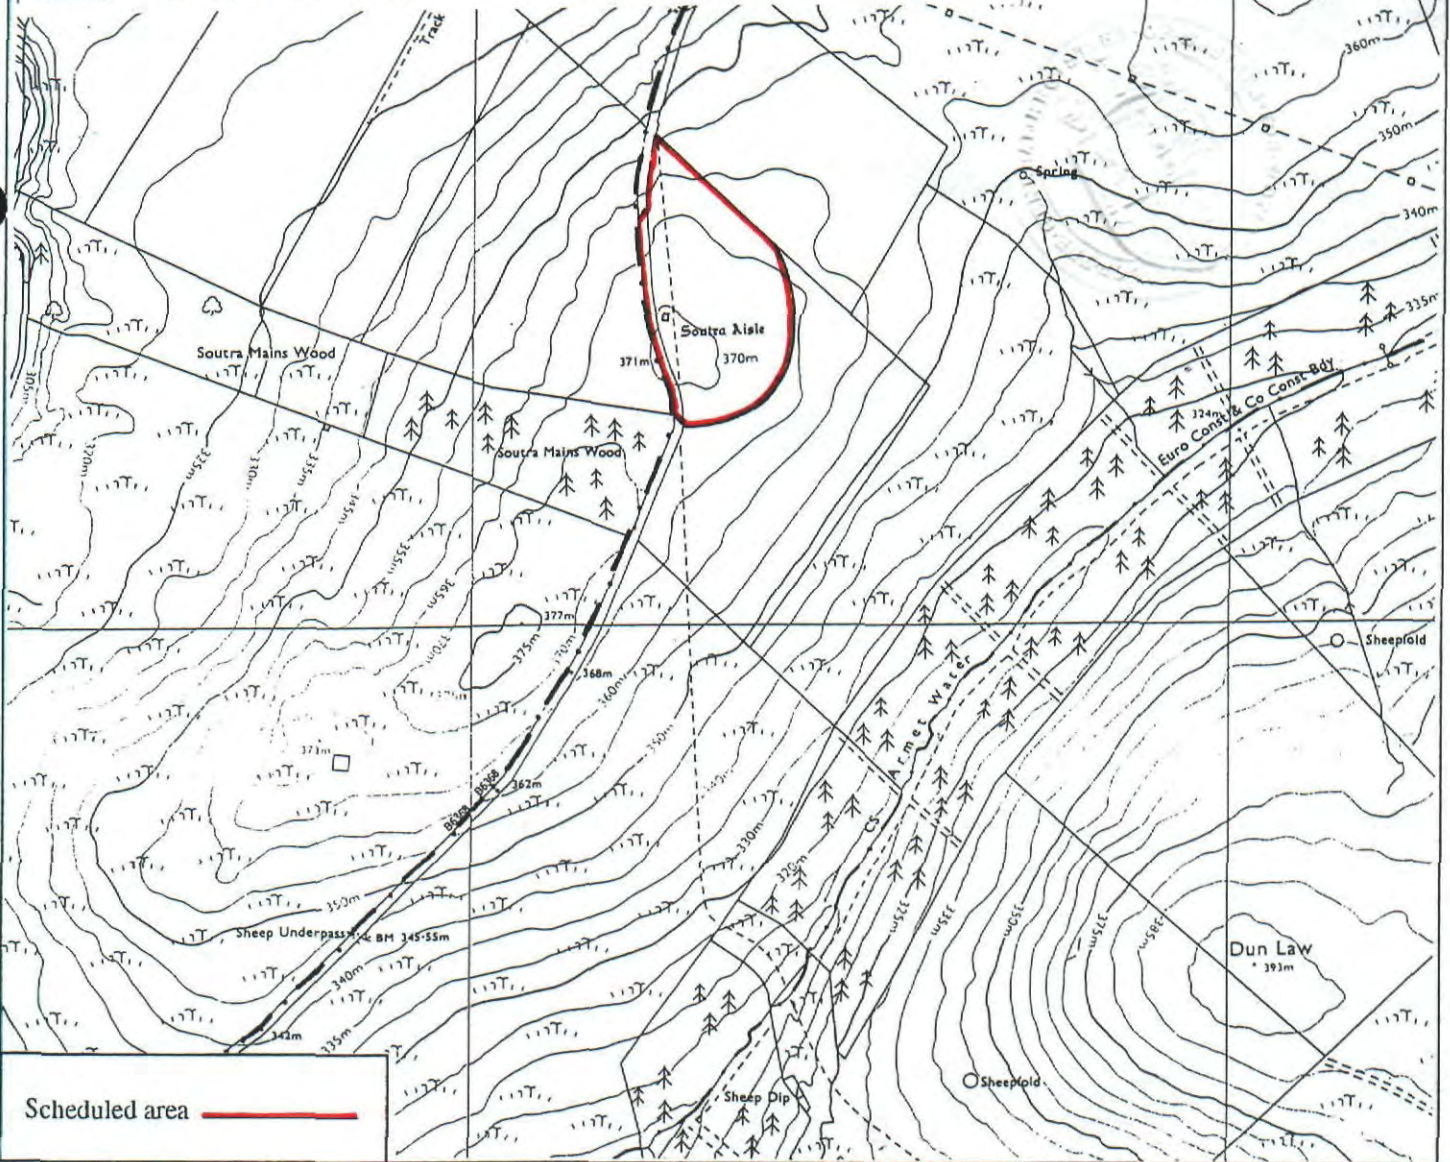

M 10

THE ANCIENT MONUMENTS AND  
ARCHAEOLOGICAL AREAS ACT 1979

Amended Entry in the Schedule of  
Monuments

1999

Re: The Monument known as Soutra Aisle,  
burial aisle and part of site of medieval  
hospital

The entry in the Schedule of monuments appearing to the Secretary of State for Scotland to be of national importance compiled and maintained by him under section 1(1) of the above Act in respect of the monument known as Soutra Aisle, chapel, dated 21 October and recorded in the Division of the General Register of Sasines for the County of Midlothian on 8 November both in the year 1971 and now to be known as Soutra Aisle, burial aisle and part of site of medieval hospital, is hereby in accordance with the provisions of section 1(5) of the above Act amended to describe the area of the scheduled monument as measuring a maximum of 200m E-W by 360m N-S as shown delineated in red on the plan annexed and executed as relative hereto. Excluded from the scheduling is the modern road to a depth of 0.5m (but includes the underlying land) and also all fences.

Solicitor, Edinburgh, Agent

MFA00684

5) REGISTERS OF SCOTLAND  
GENERAL REGISTER OF SASINES,  
COUNTY OF MIDLOTHIAN  
FICHE 1676 FRAME 4  
PRESENTED & RECORDED ON

29 JUN 1999

This is the plan referred to in the amended entry in the Schedule affecting, Soutra Aisle, burial aisle and part of site of medieval hospital dated 3 June 1999 and is signed as relative thereto.