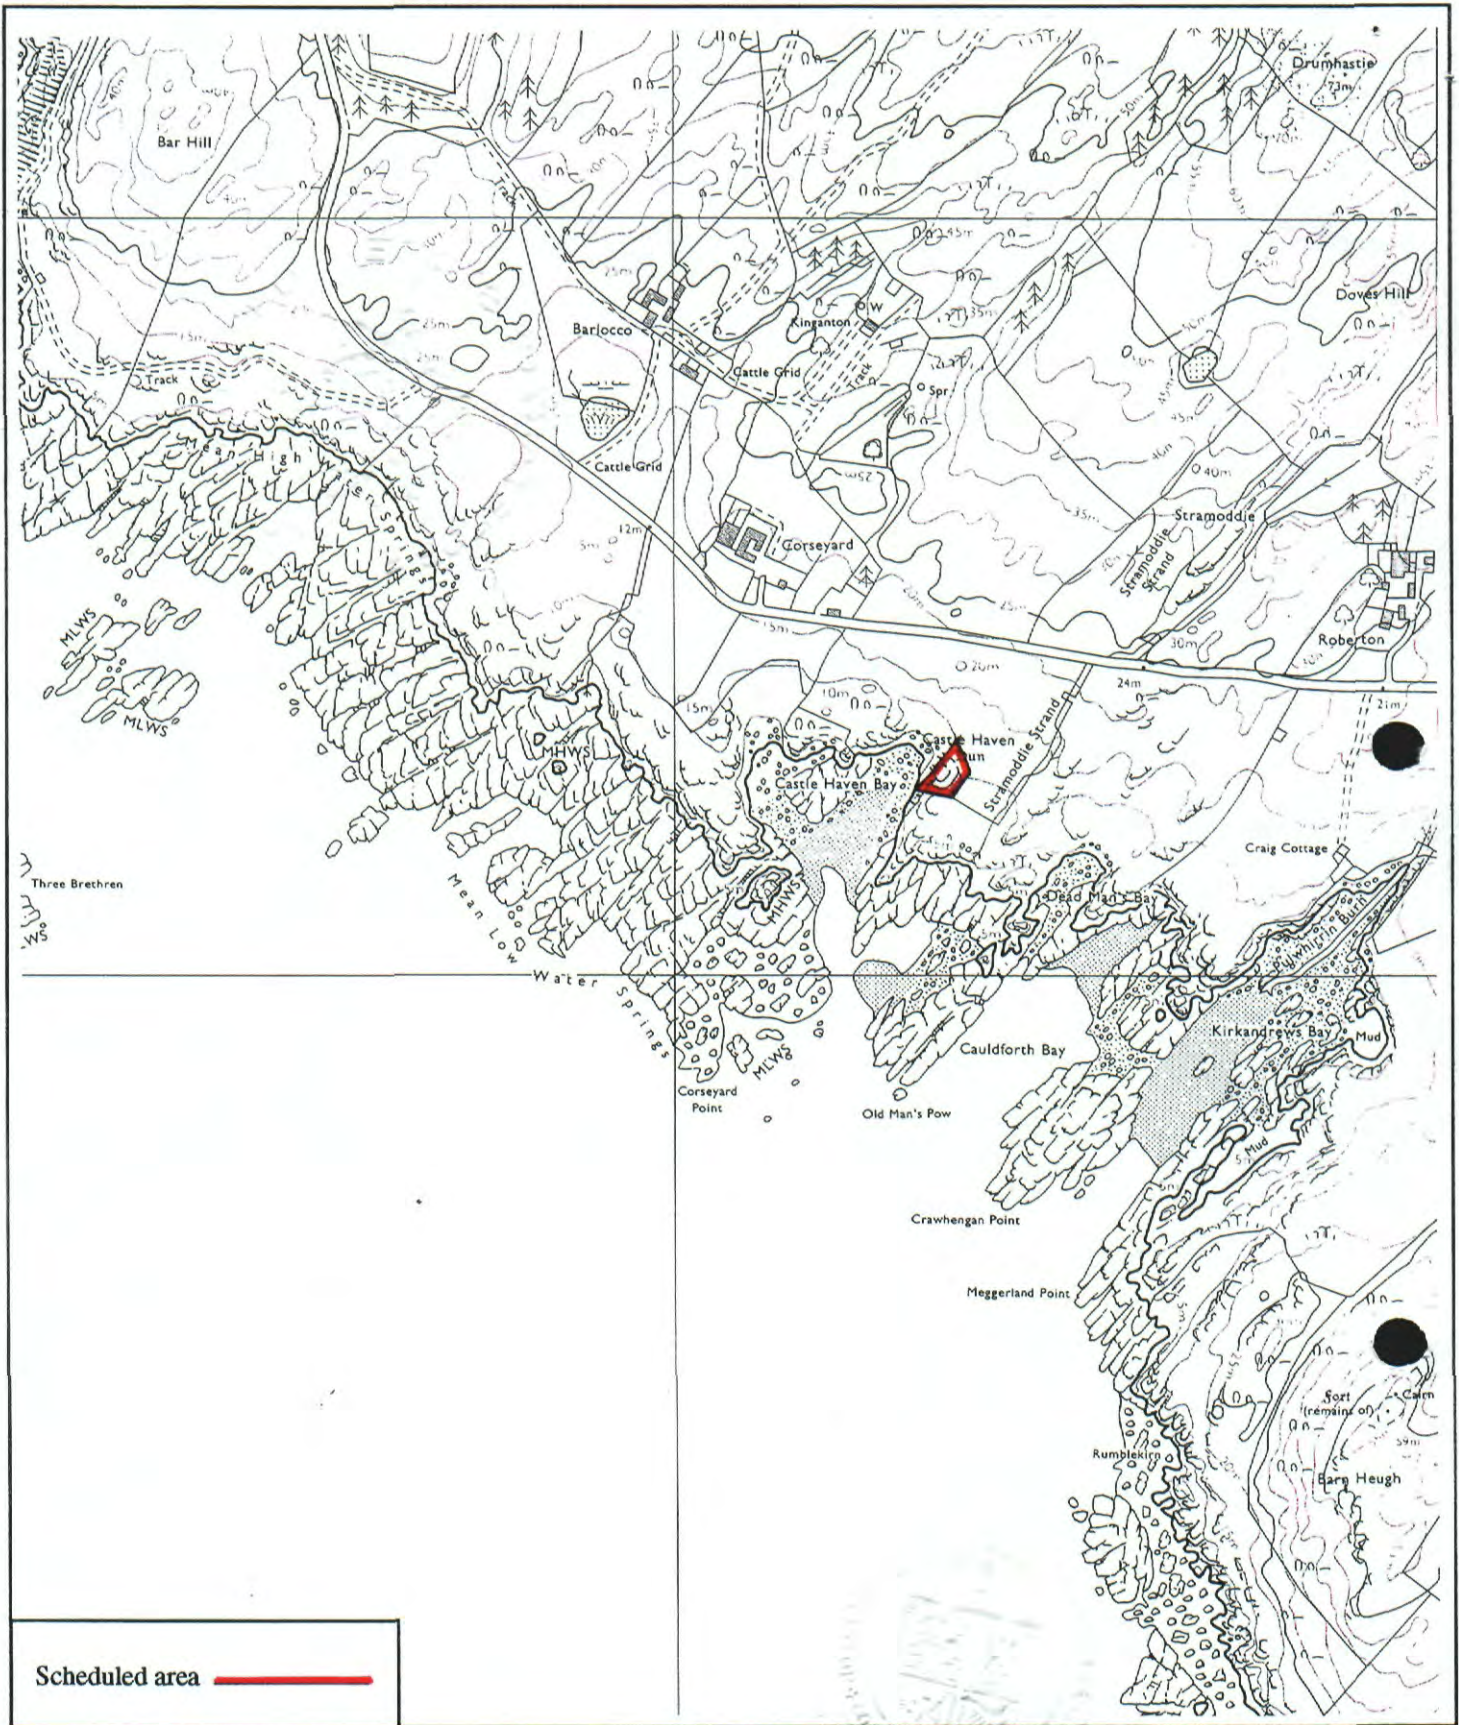

Scheduled area

Castle Haven, dun, Castle Haven Bay

Bogue Parish

N

Sheet: NX54NE

Scale 1:10,000

© Crown copyright reserved

KRK 95 180

48