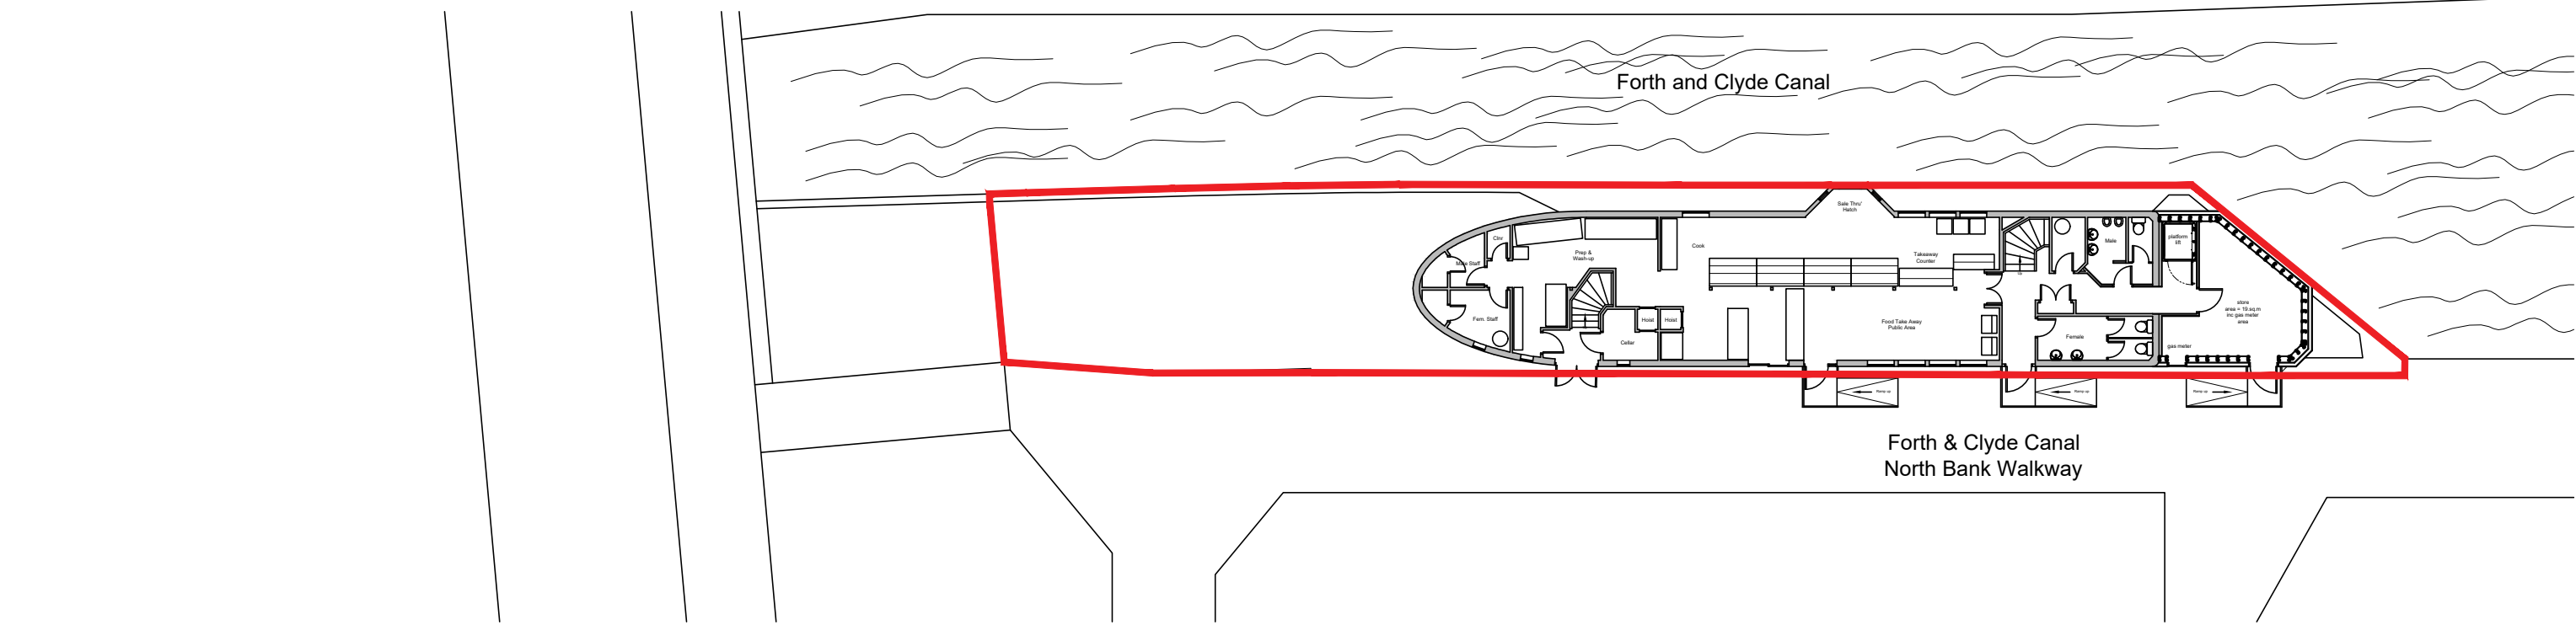

Location & Site

Scale 1:1250 and 1:250 @ A3

McMONAGLES
THE ULTIMATE EXPERIENCE IN FISH & CHIPS

date	Mar'16		
drawn	DF		
job ref.	MCMON		
dwg. no.	LP01		
print size	A3		
		Rev	

project:
**McMonagles
Restaurant,
Argyll Road,
Clydebank**