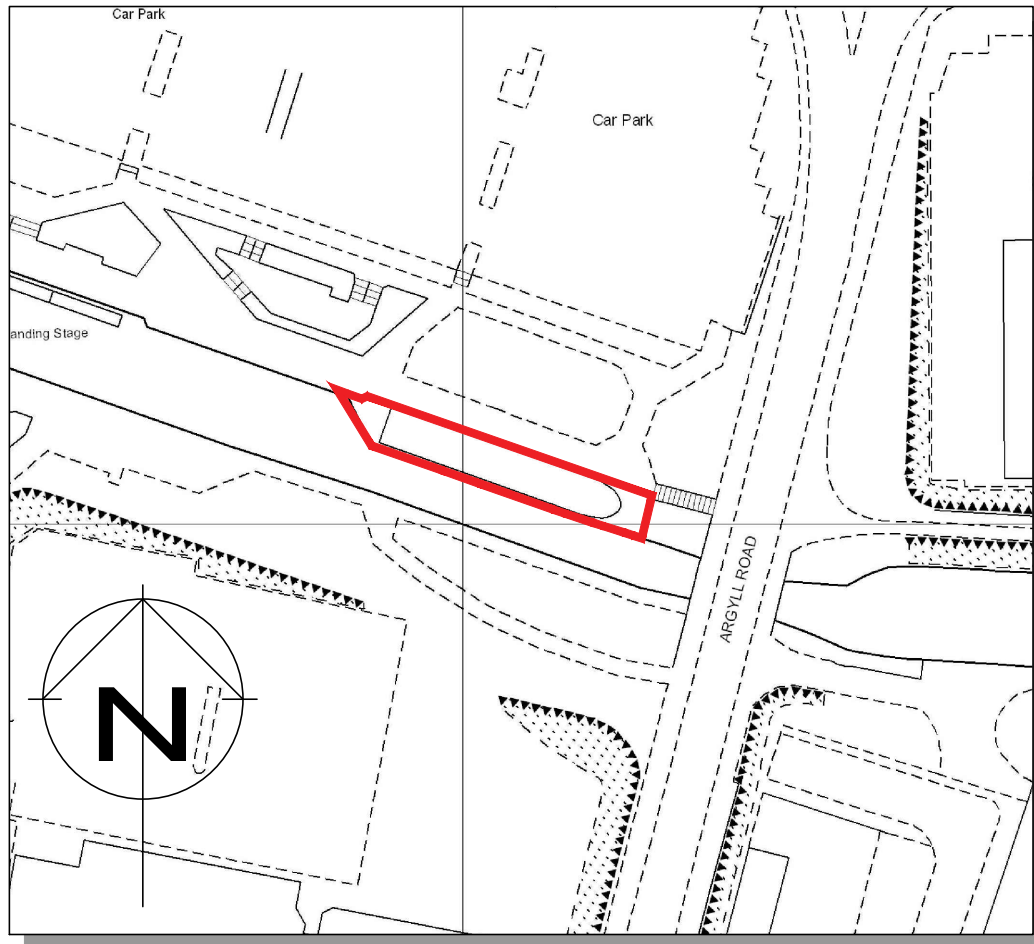

Location & Site

Scale 1:1250 and 1:250 @ A3

McMONAGLES
THE ULTIMATE EXPERIENCE IN FISH & CHIPS

date	Mar'16		
drawn	DF		
job ref.	MCMON		
dwg. no.	LP01		
print size	A3		
		Rev	

project:
**McMonagles
Restaurant,
Argyll Road,
Clydebank**