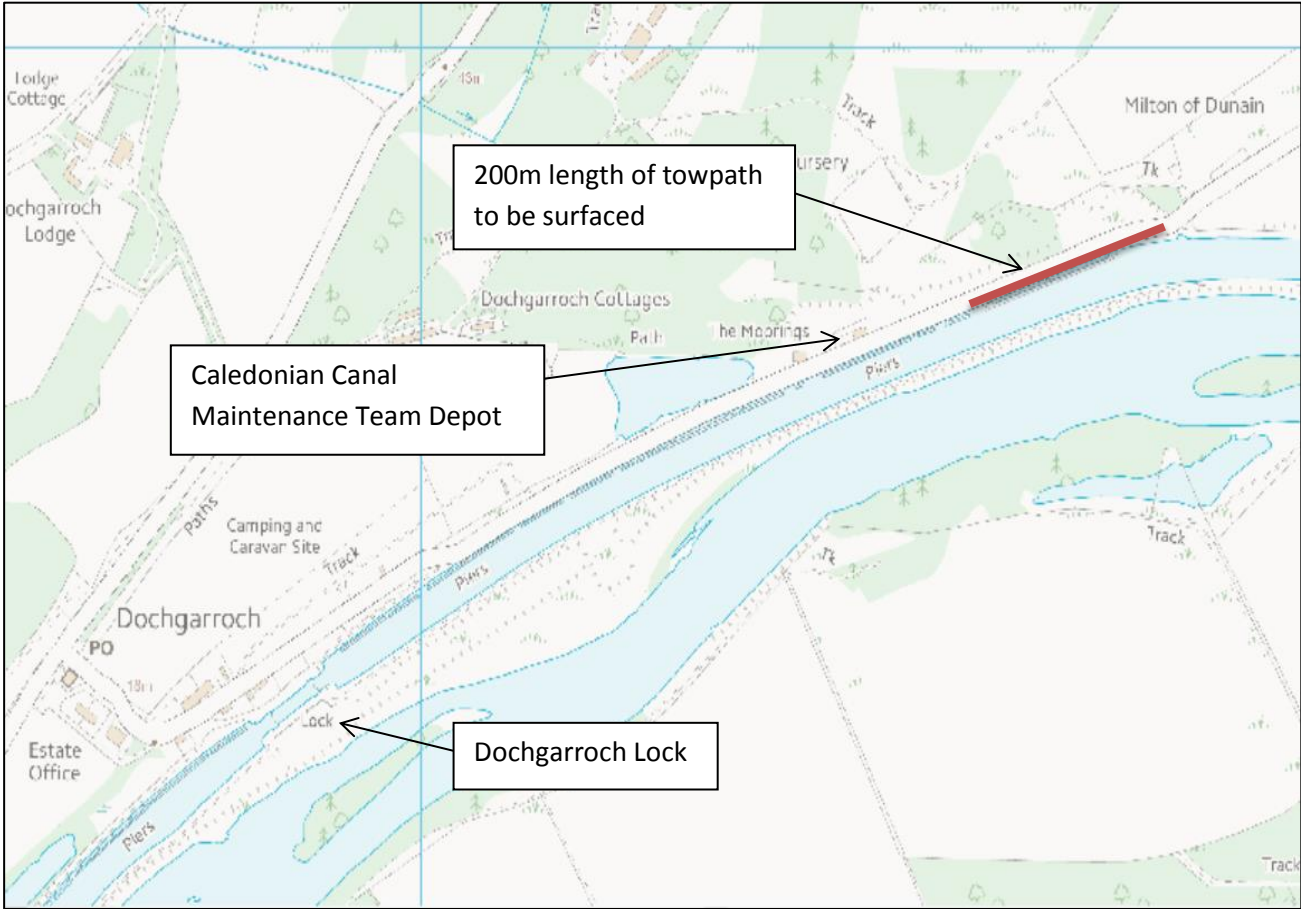

**Dochgarroch (east) - North Towpath Surfacing**

**Location Plan**

Drawing: A00969/01  
Drawn: Andrew Ross  
Date: 28<sup>th</sup> January 2016