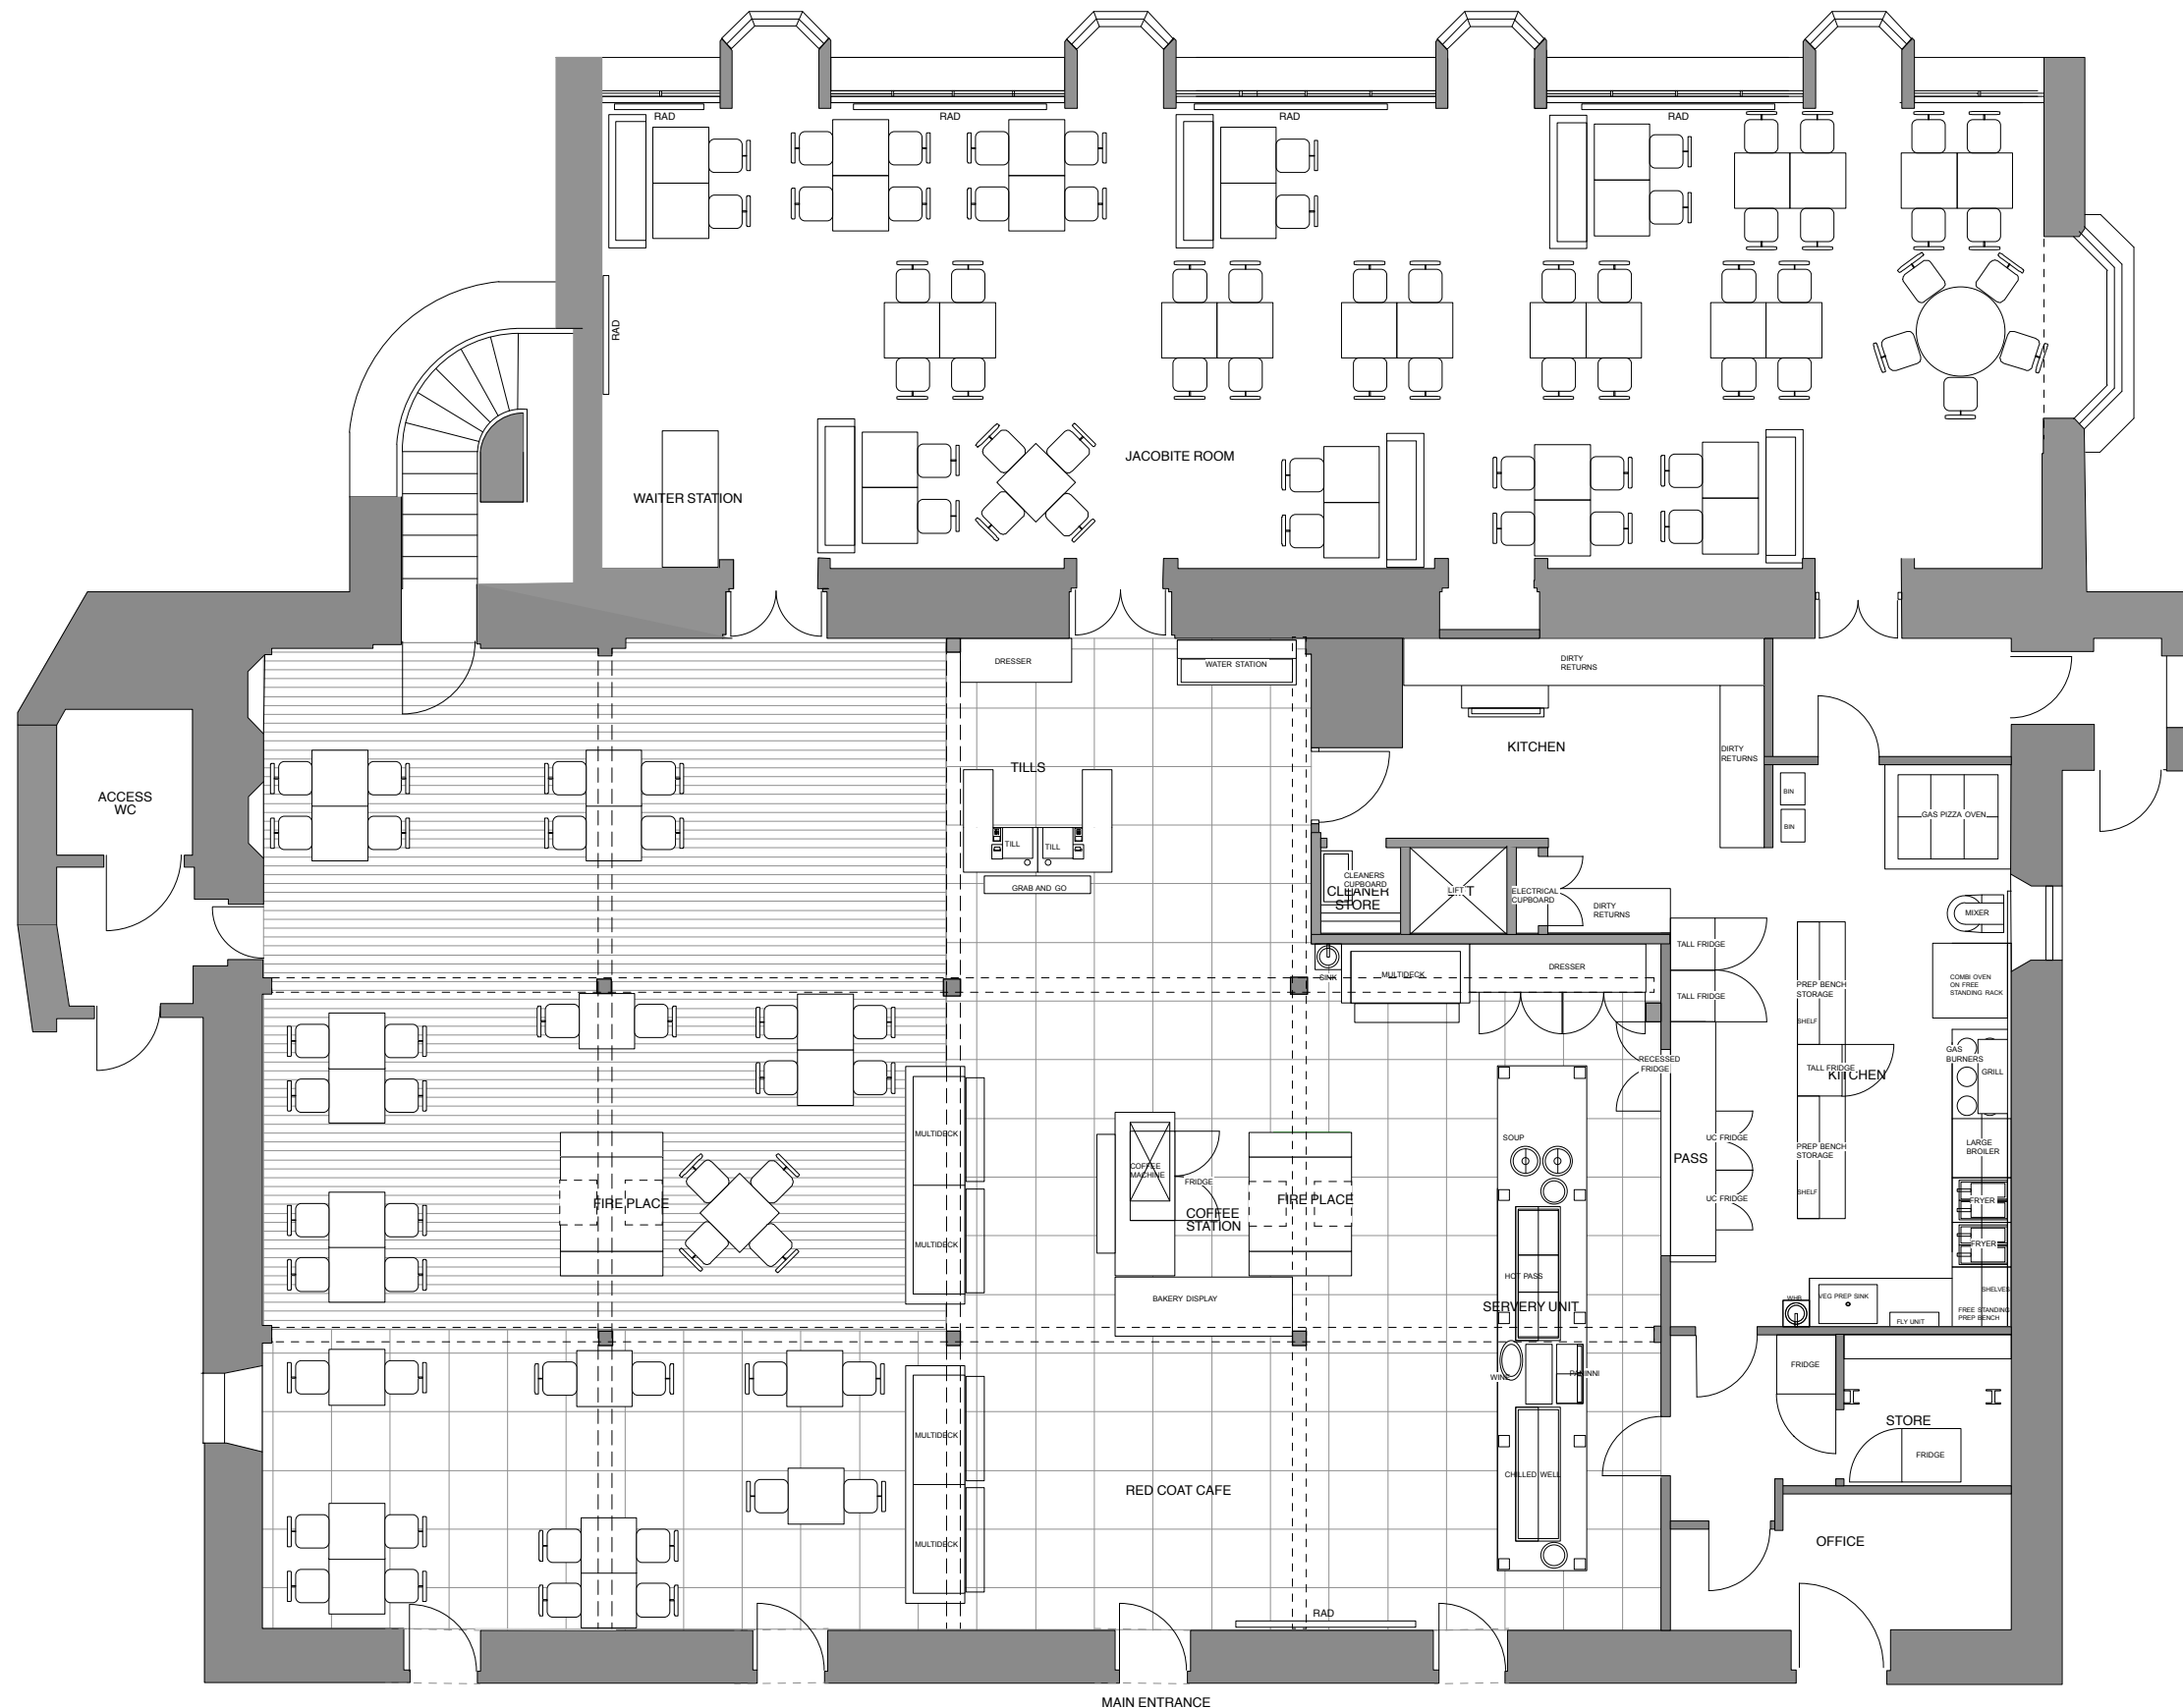

LEGEND

INFORMATION

client>	BENUGO	
project>	RED COAT CAFE AND JOCOBITE ROOM, EDINBURGH CASTLE	
title>	EXISTING GA PLAN	
drawn by>	CM	date> 11.11.15
scale>	1:100 @ A3	revision> -
drawing number>	AL(00)00	

1 EXISTING PLAN
1:100