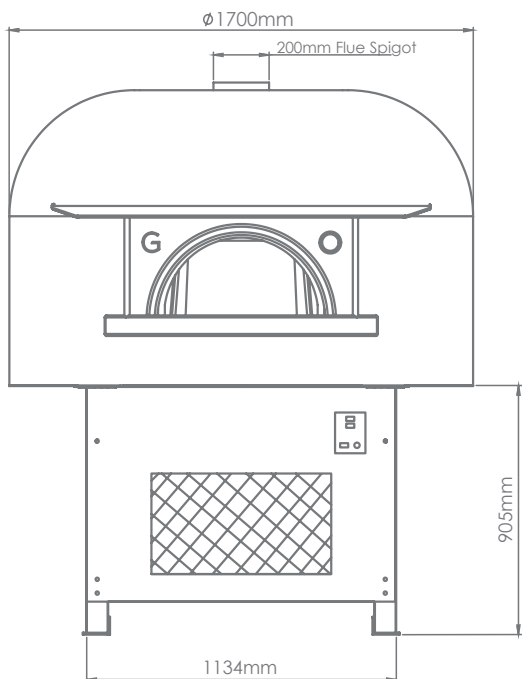

FLOOR CONTACT / CLEARANCES

Footprint PSI Loading	9/PSI
Floor contact area (mm ²)	242,000
Oven Weight (kg)	1500
Combustable Clearance (above)	300mm
Combustable Clearance (sides)	50mm

Front View

Side View

Bottom View