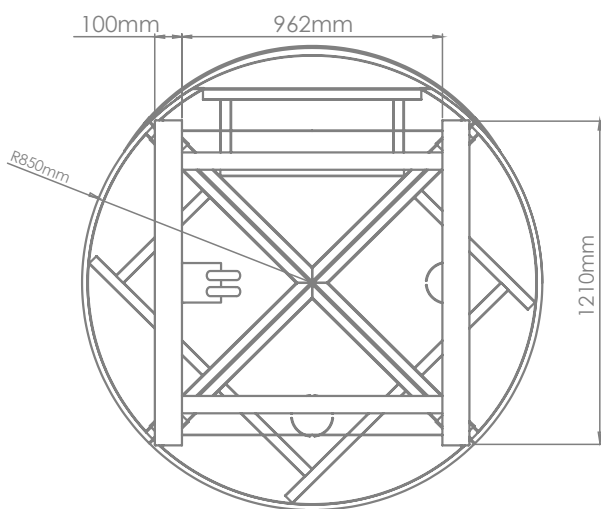

FLOOR CONTACT / CLEARANCES

Footprint PSI Loading	9/PSI
Floor contact area (mm ²)	242,000
Oven Weight (kg)	1500
Combustable Clearance (above)	300mm
Combustable Clearance (sides)	50mm

Front View

Side View

Bottom View