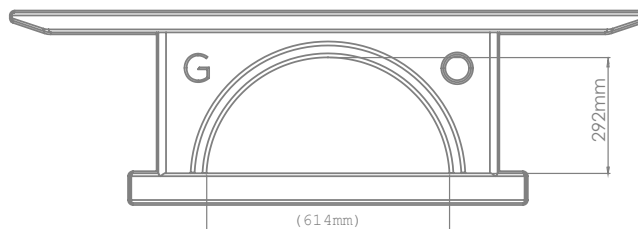

FLOOR CONTACT / CLEARANCES

Footprint PSI Loading	9/PSI
Floor contact area (mm ²)	242,000
Oven Weight (kg)	1500
Combustable Clearance (above)	300mm
Combustable Clearance (sides)	50mm

Front View

Side View

Bottom View