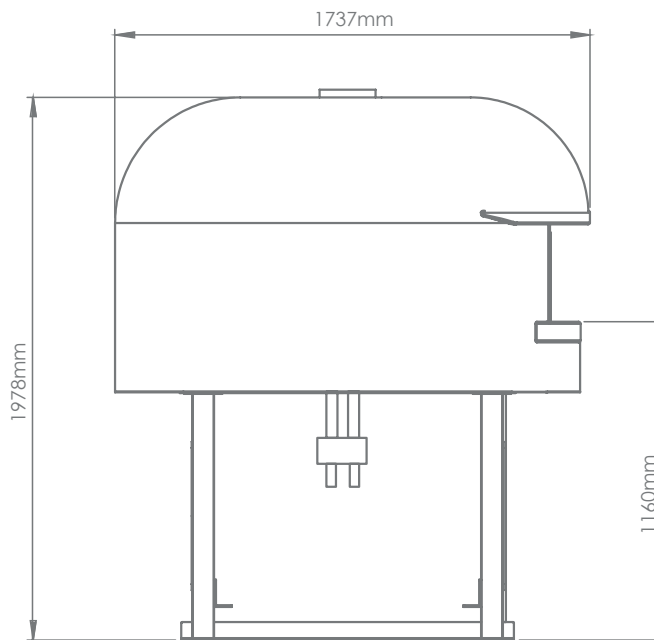

FLOOR CONTACT / CLEARANCES

Footprint PSI Loading	9/PSI
Floor contact area (mm ²)	242,000
Oven Weight (kg)	1500
Combustable Clearance (above)	300mm
Combustable Clearance (sides)	50mm

Front View

Side View

Bottom View