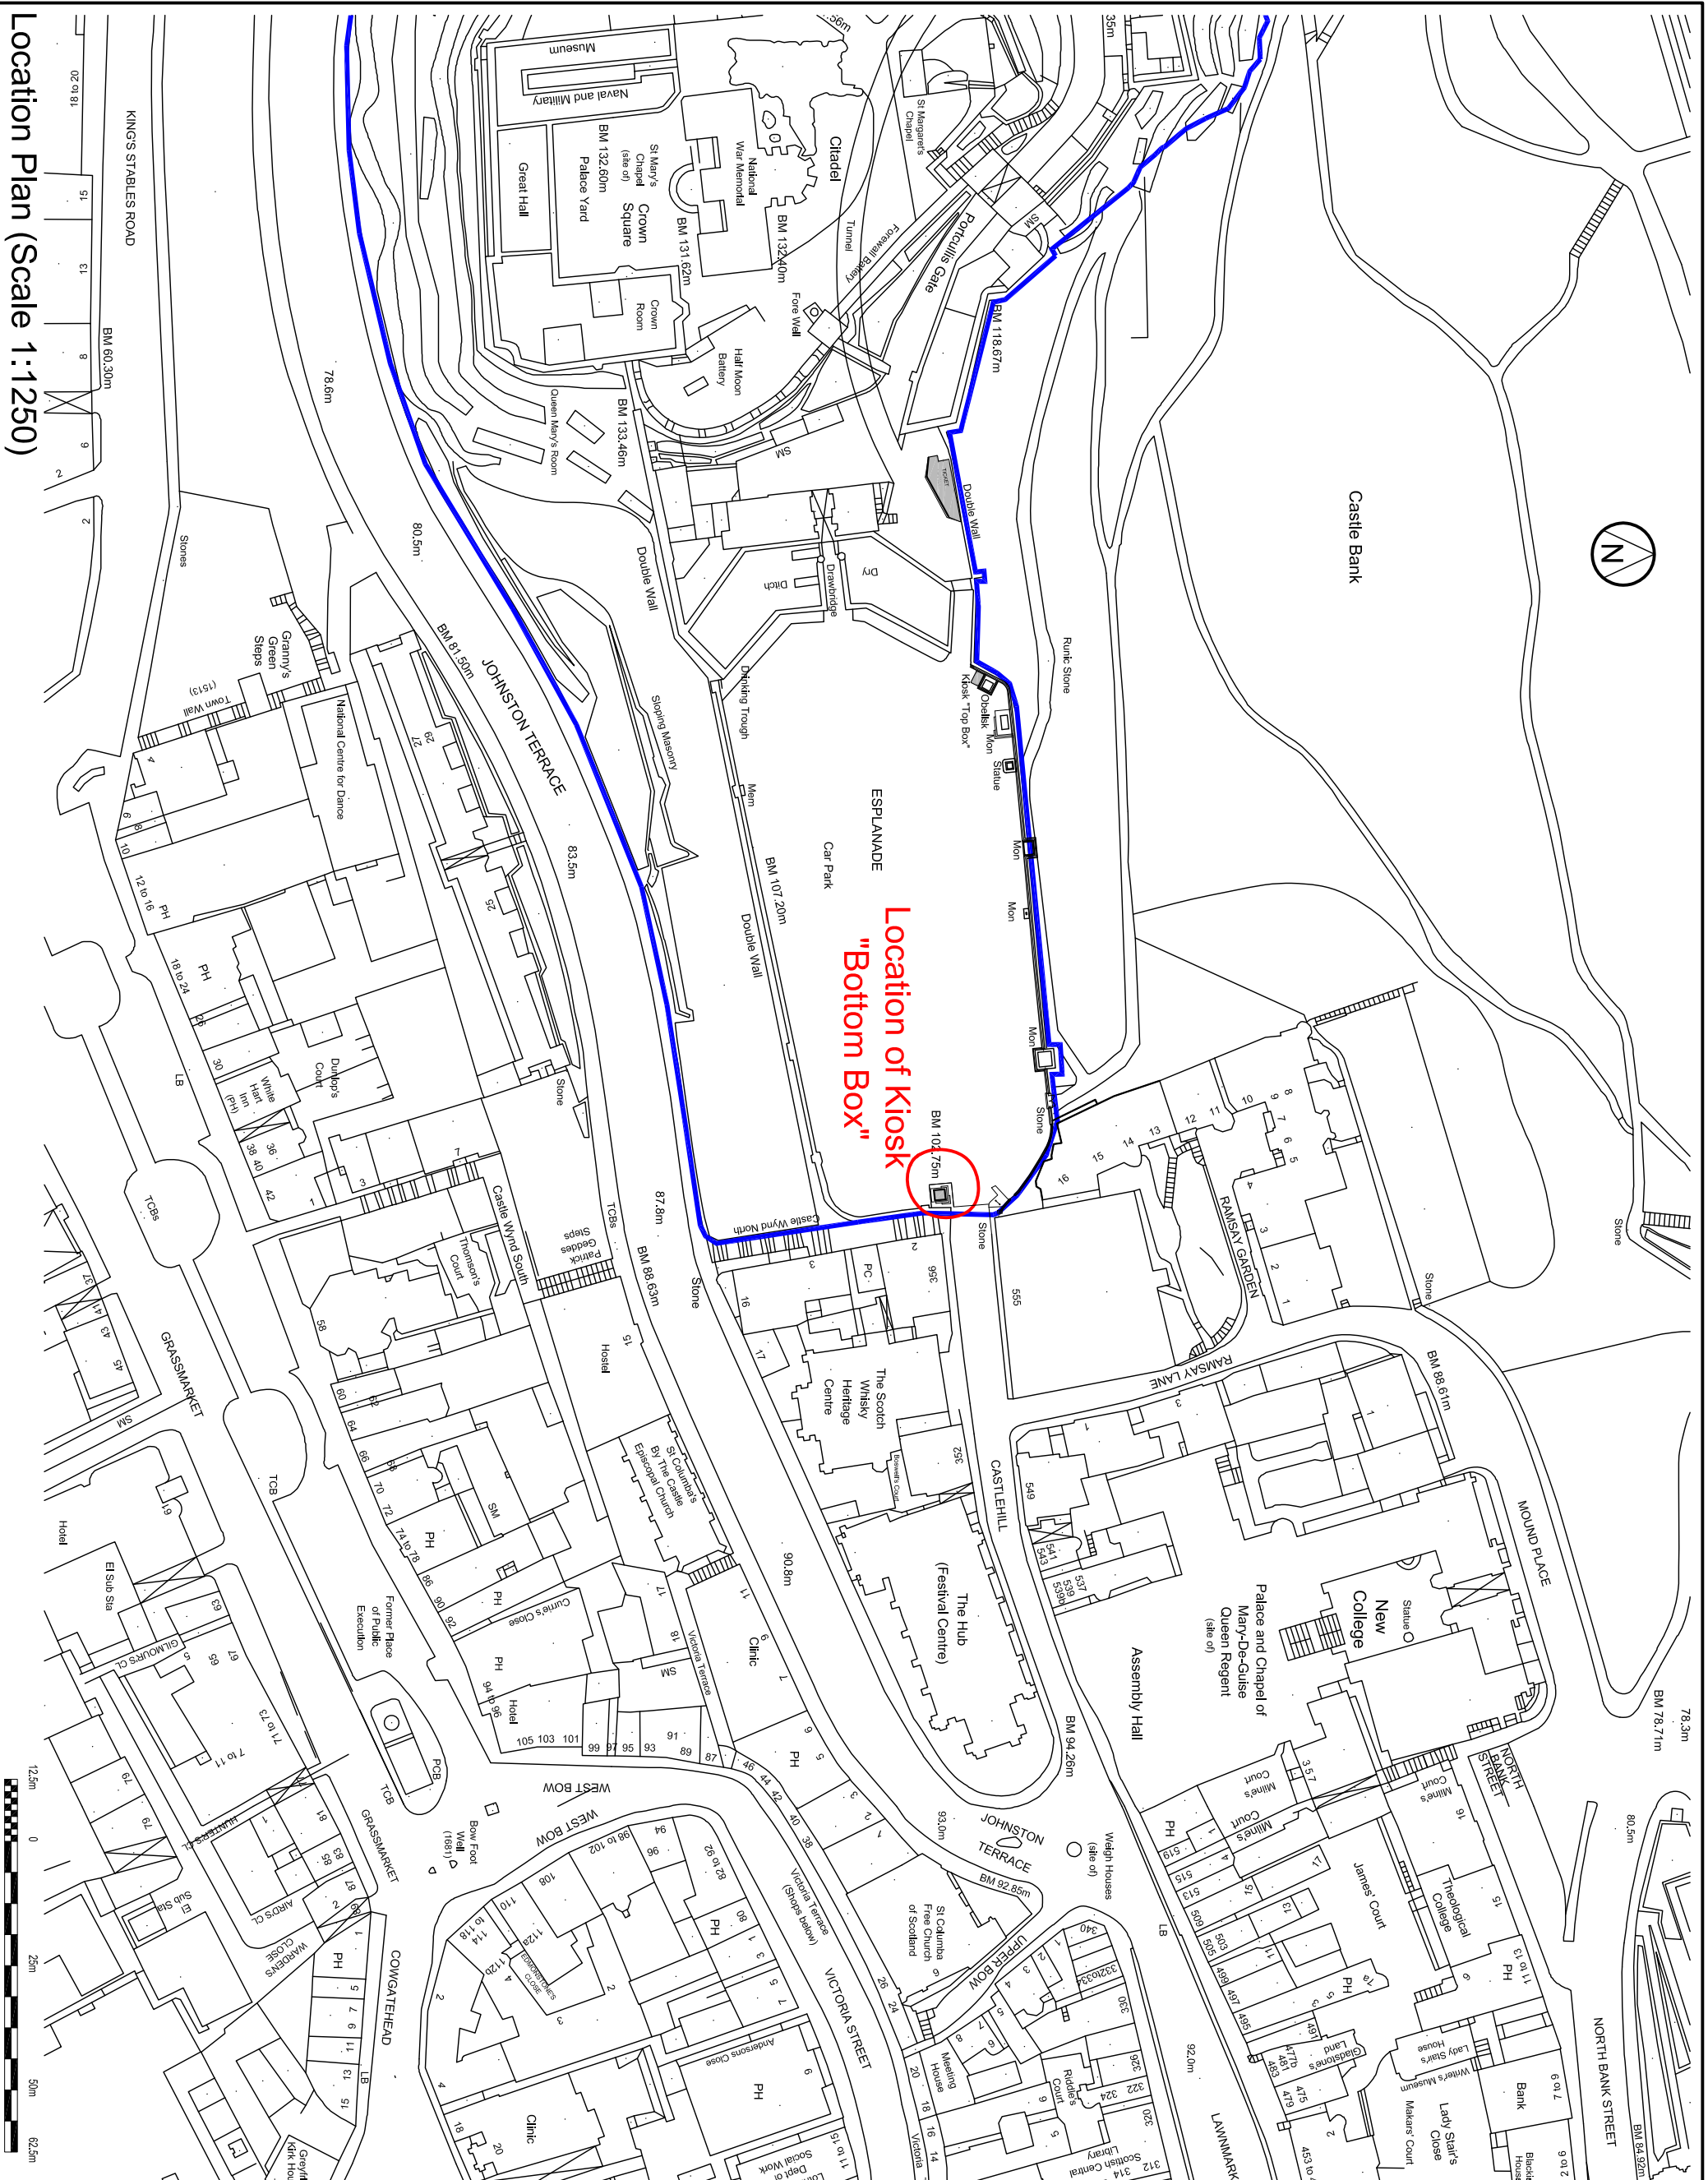

Castle Bank

Location Plan (Scale 1:1250)

Ownership Boundary of Edinburgh Castle

Location of Kiosk

This map is reproduced from Ordnance Survey material with the permission of Ordnance Survey on behalf of the Controller of Her Majesty's Stationery Office © Crown Copyright.
Unauthorized reproduction infringes Crown Copyright and may lead to prosecution or civil proceedings.
Heddes, Scotland Licence No. 100017908 (2015).

PLANNING LOCATION PLAN

EDINBURGH CASTLE
Esplanade
Lower Kiosk Renewal

Historic Environment Scotland
Àrainneachd Eachdraidheil Alba

PROJECT NUMBER	1308112015-PLA001
SCALE	1:1250 @ A3
DATE	11th November 2015
DESIGNER	Bruce Chandler
APPROVER	David Nicol