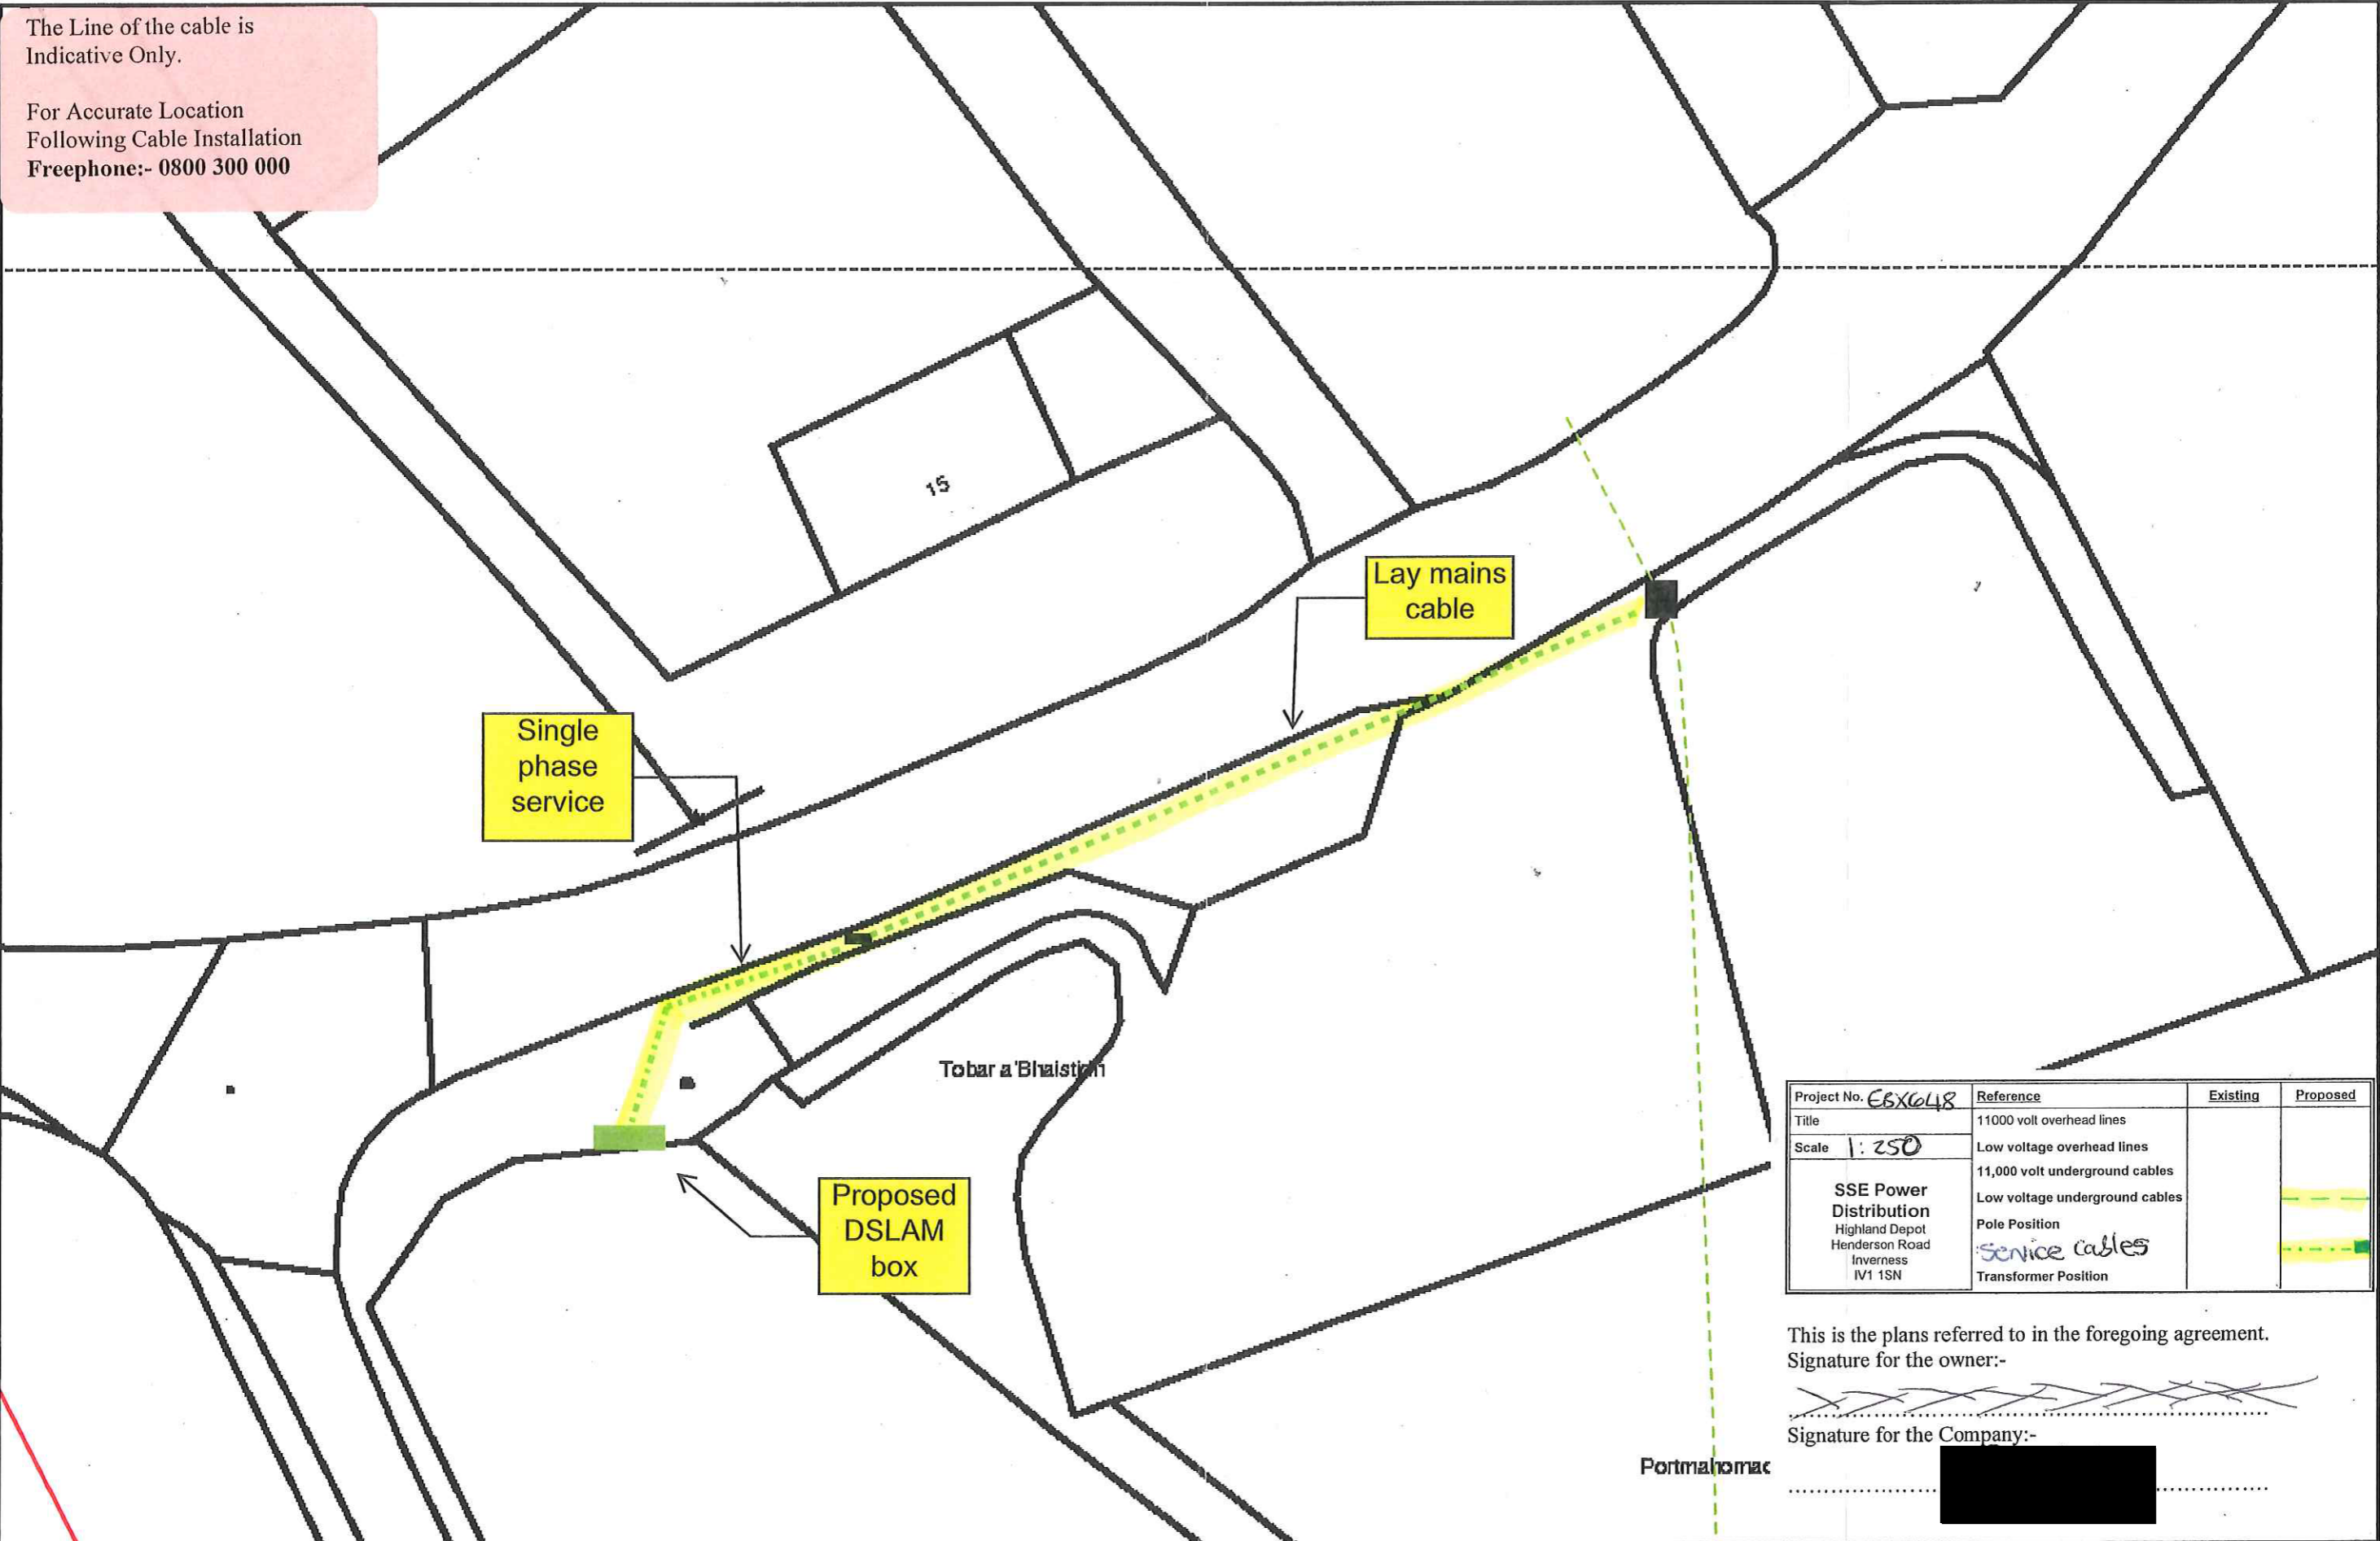

The Line of the cable is Indicative Only.  
 For Accurate Location Following Cable Installation  
 Freephone:- 0800 300 000

Project No.	Reference	Existing	Proposed
EBX048	11000 volt overhead lines		
	Low voltage overhead lines		
	11,000 volt underground cables		
	Low voltage underground cables		
	Pole Position		
	Service cables		
	Transformer Position		

This is the plans referred to in the foregoing agreement.  
 Signature for the owner:-  
 \_\_\_\_\_  
 Signature for the Company:-  
 \_\_\_\_\_

Some of the material on this plot has been reproduced from an Ordnance Survey map with the permission of the Controller of Her Majesty's Stationary Office (c) Crown Copyright.  
 SSSI Data (c) Scottish Natural Heritage.

O.S. Ref:  
 nh9184sws, nh9183nwr

Date: 15/09/2014  
 Scale: 1:250

Title: EBX048  
 >>>