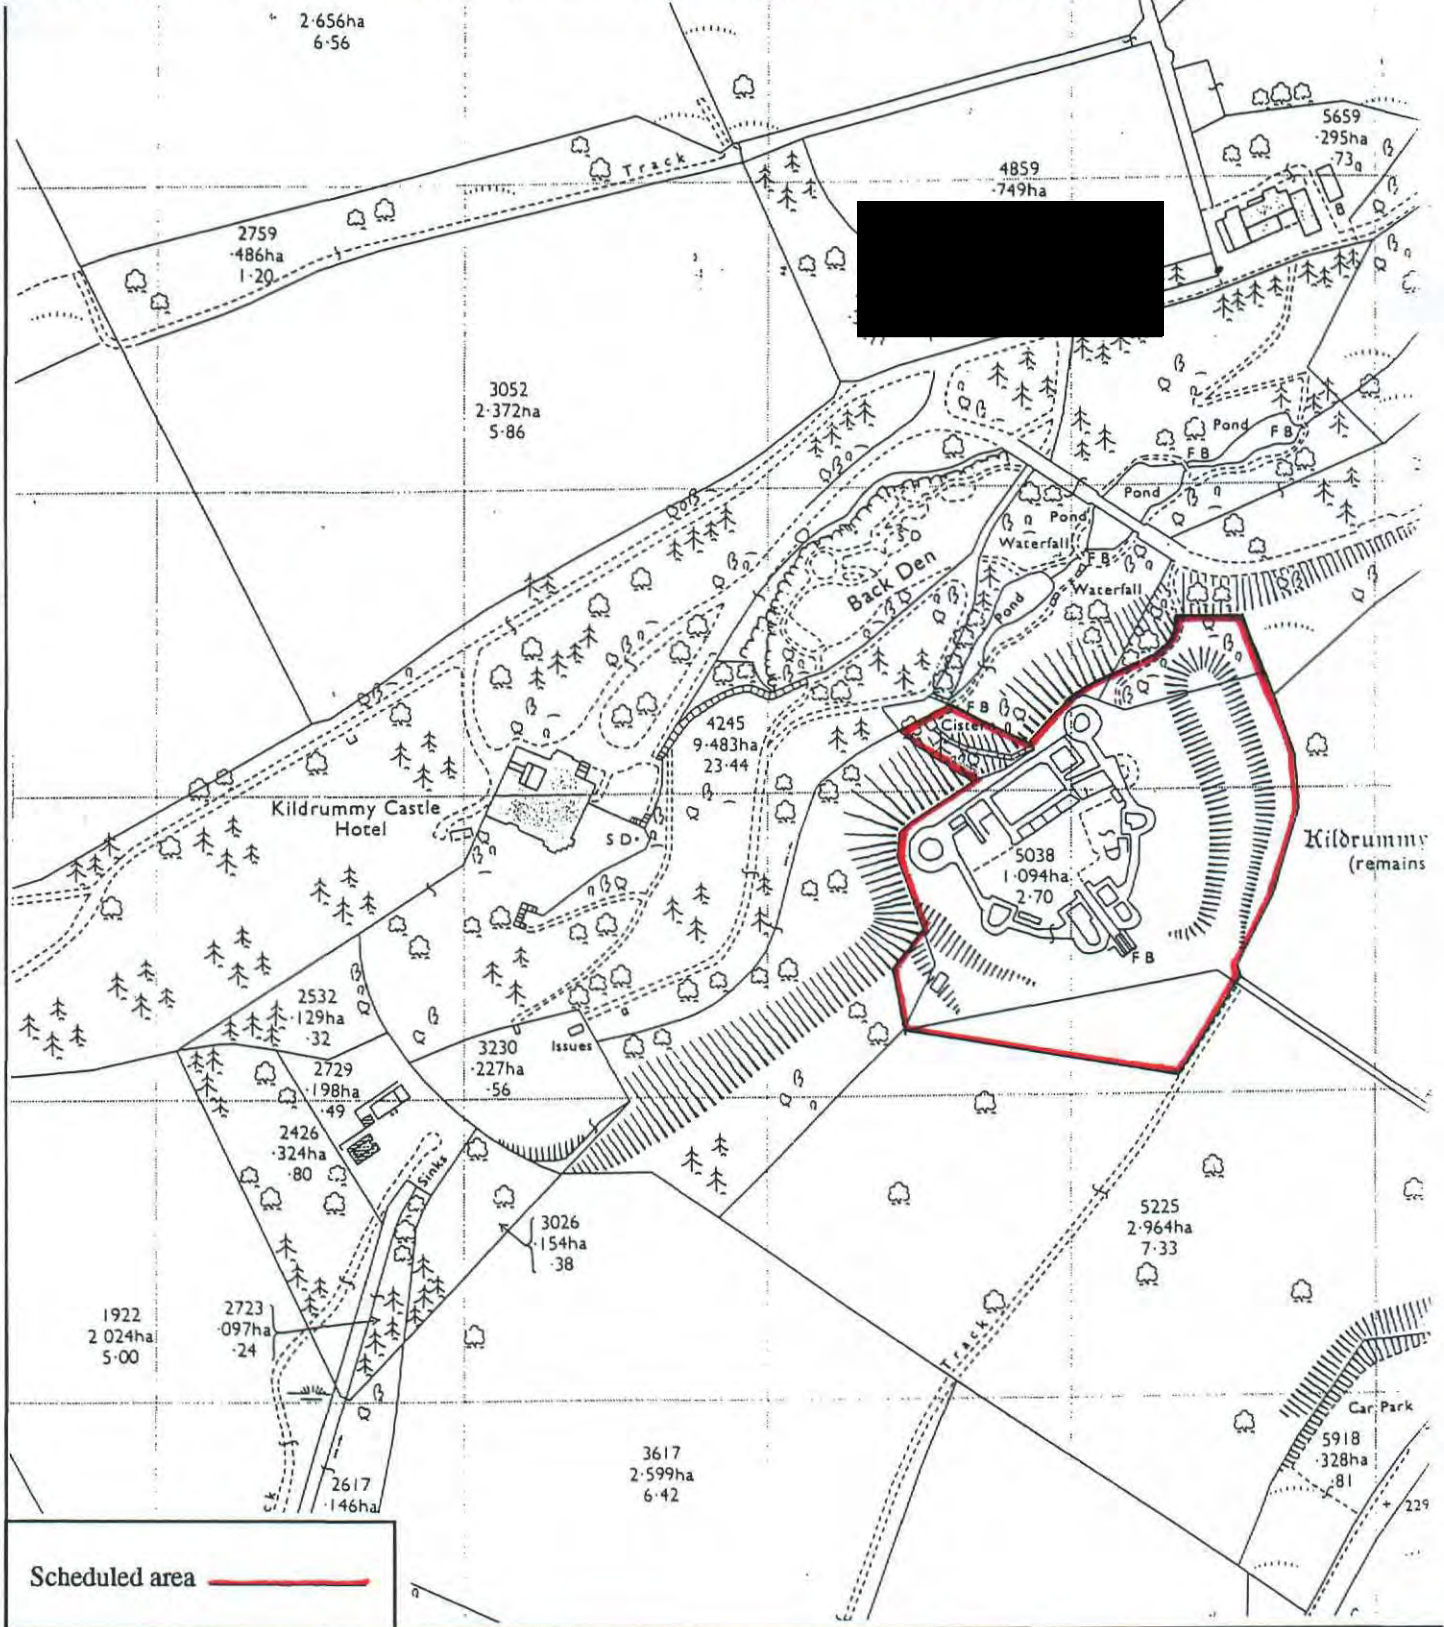

This is the plan referred to in the entry in the Schedule affecting, Kildrummy Castle dated 2 November 1999 and is signed as relative thereto.

Kildrummy Castle Kildrummy Parish	Sheet: NJ4516	Scale 1:2500 © Crown copyright reserved